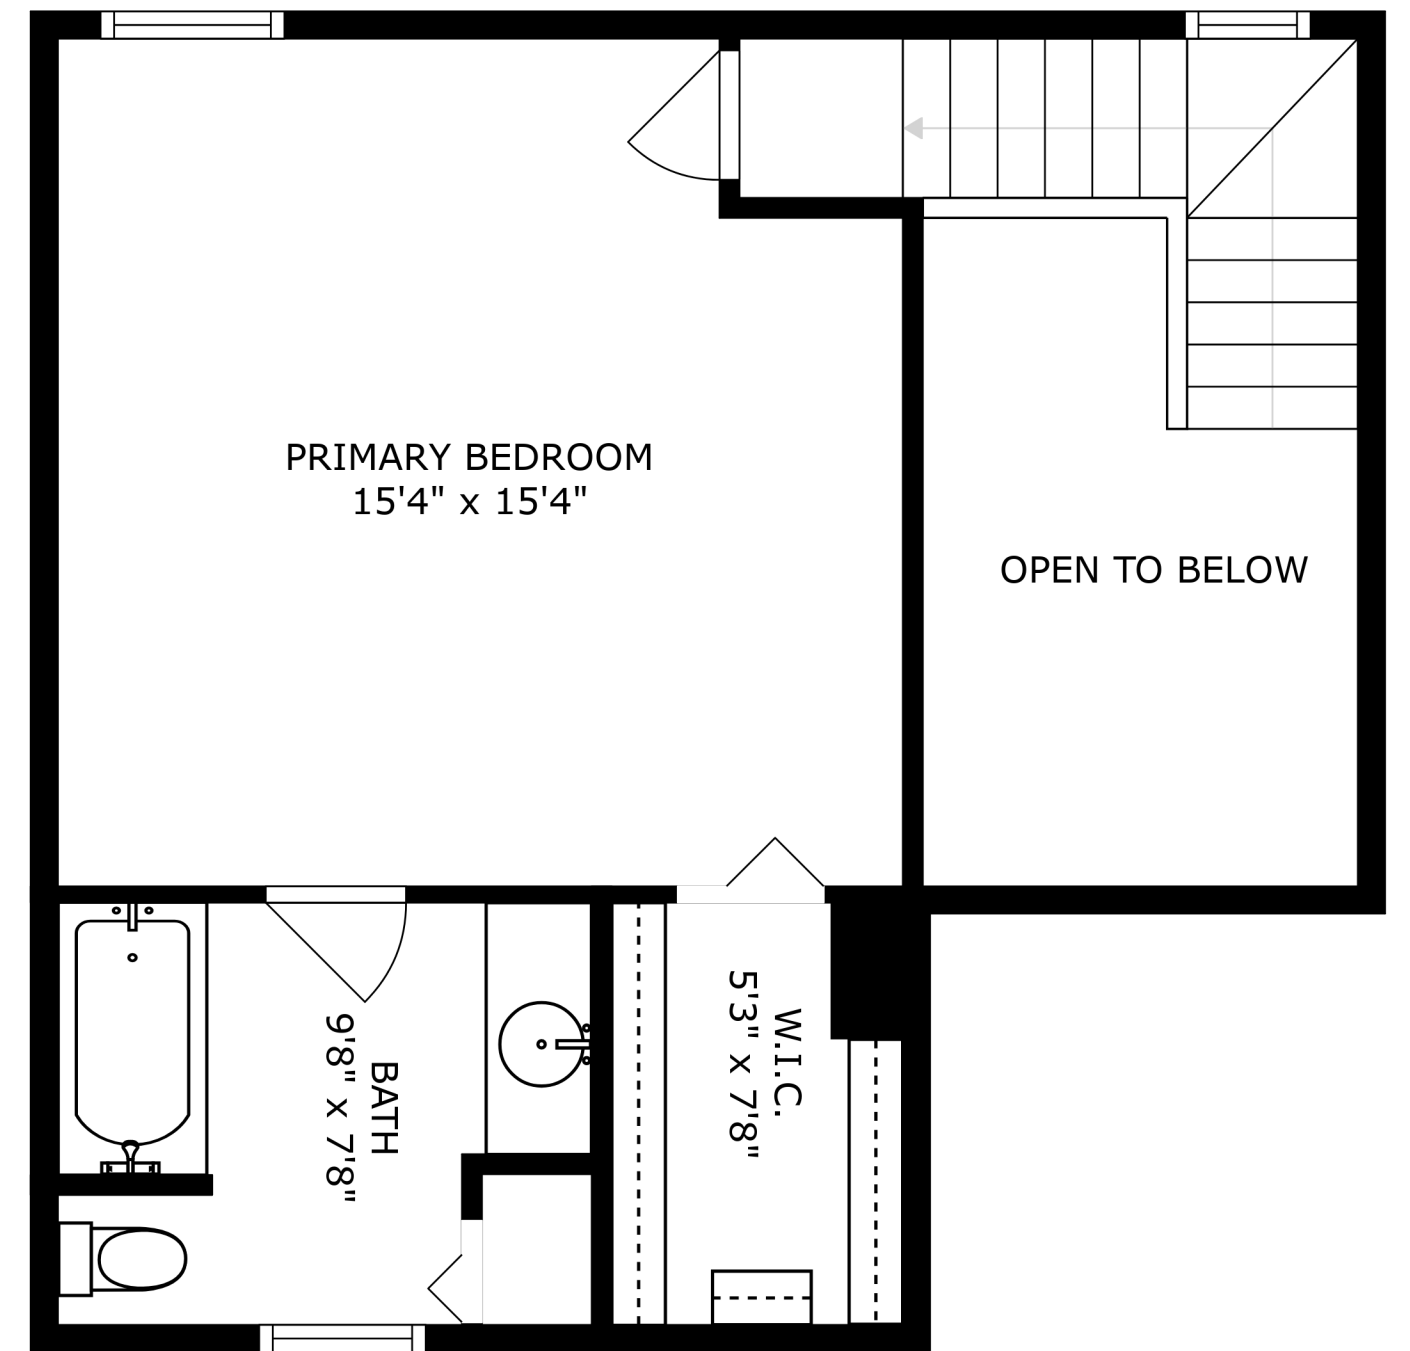

FLOOR 1

FLOOR 2

PRIMARY BEDROOM  
15'4" x 15'4"

OPEN TO BELOW

BATH  
9'8" x 7'8"

W.I.C.  
5'3" x 7'8"

SIZES AND DIMENSIONS ARE APPROXIMATE, ACTUAL MAY VARY.