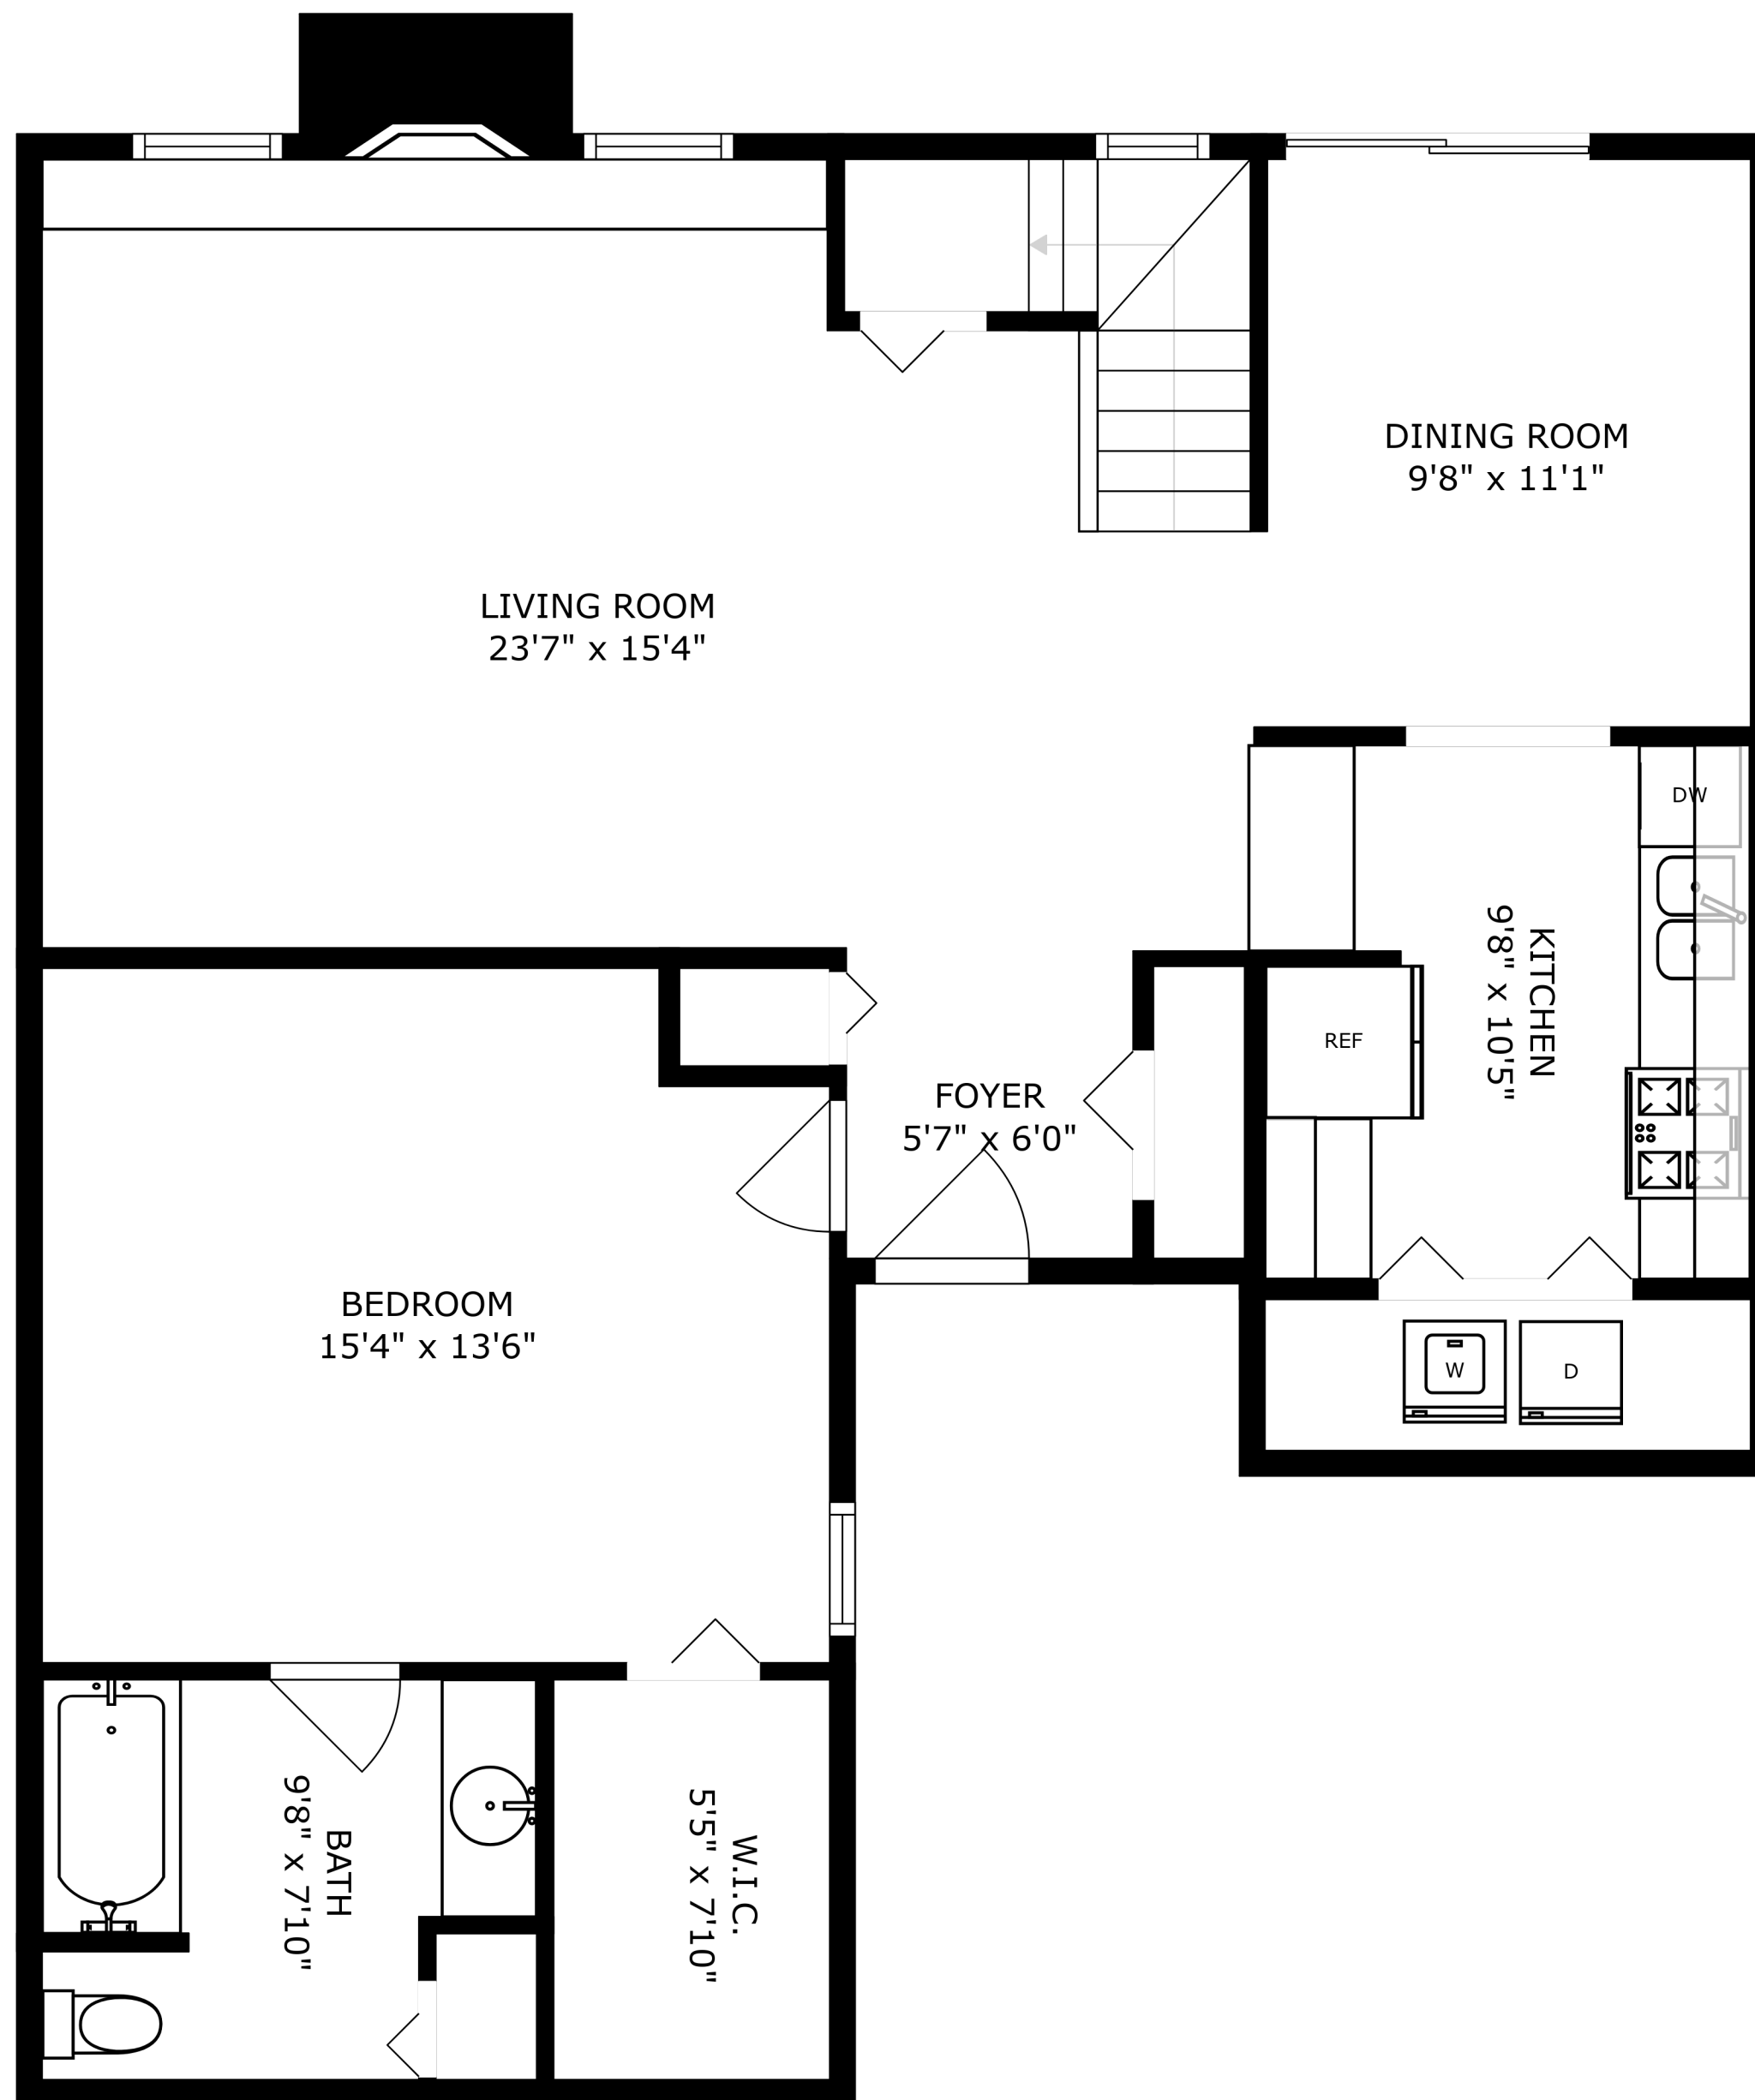

FLOOR 1

FLOOR 2

PRIMARY BEDROOM  
15'4" x 15'4"

OPEN TO BELOW

BATH  
9'8" x 7'8"

W.I.C.  
5'3" x 7'8"

SIZES AND DIMENSIONS ARE APPROXIMATE, ACTUAL MAY VARY.