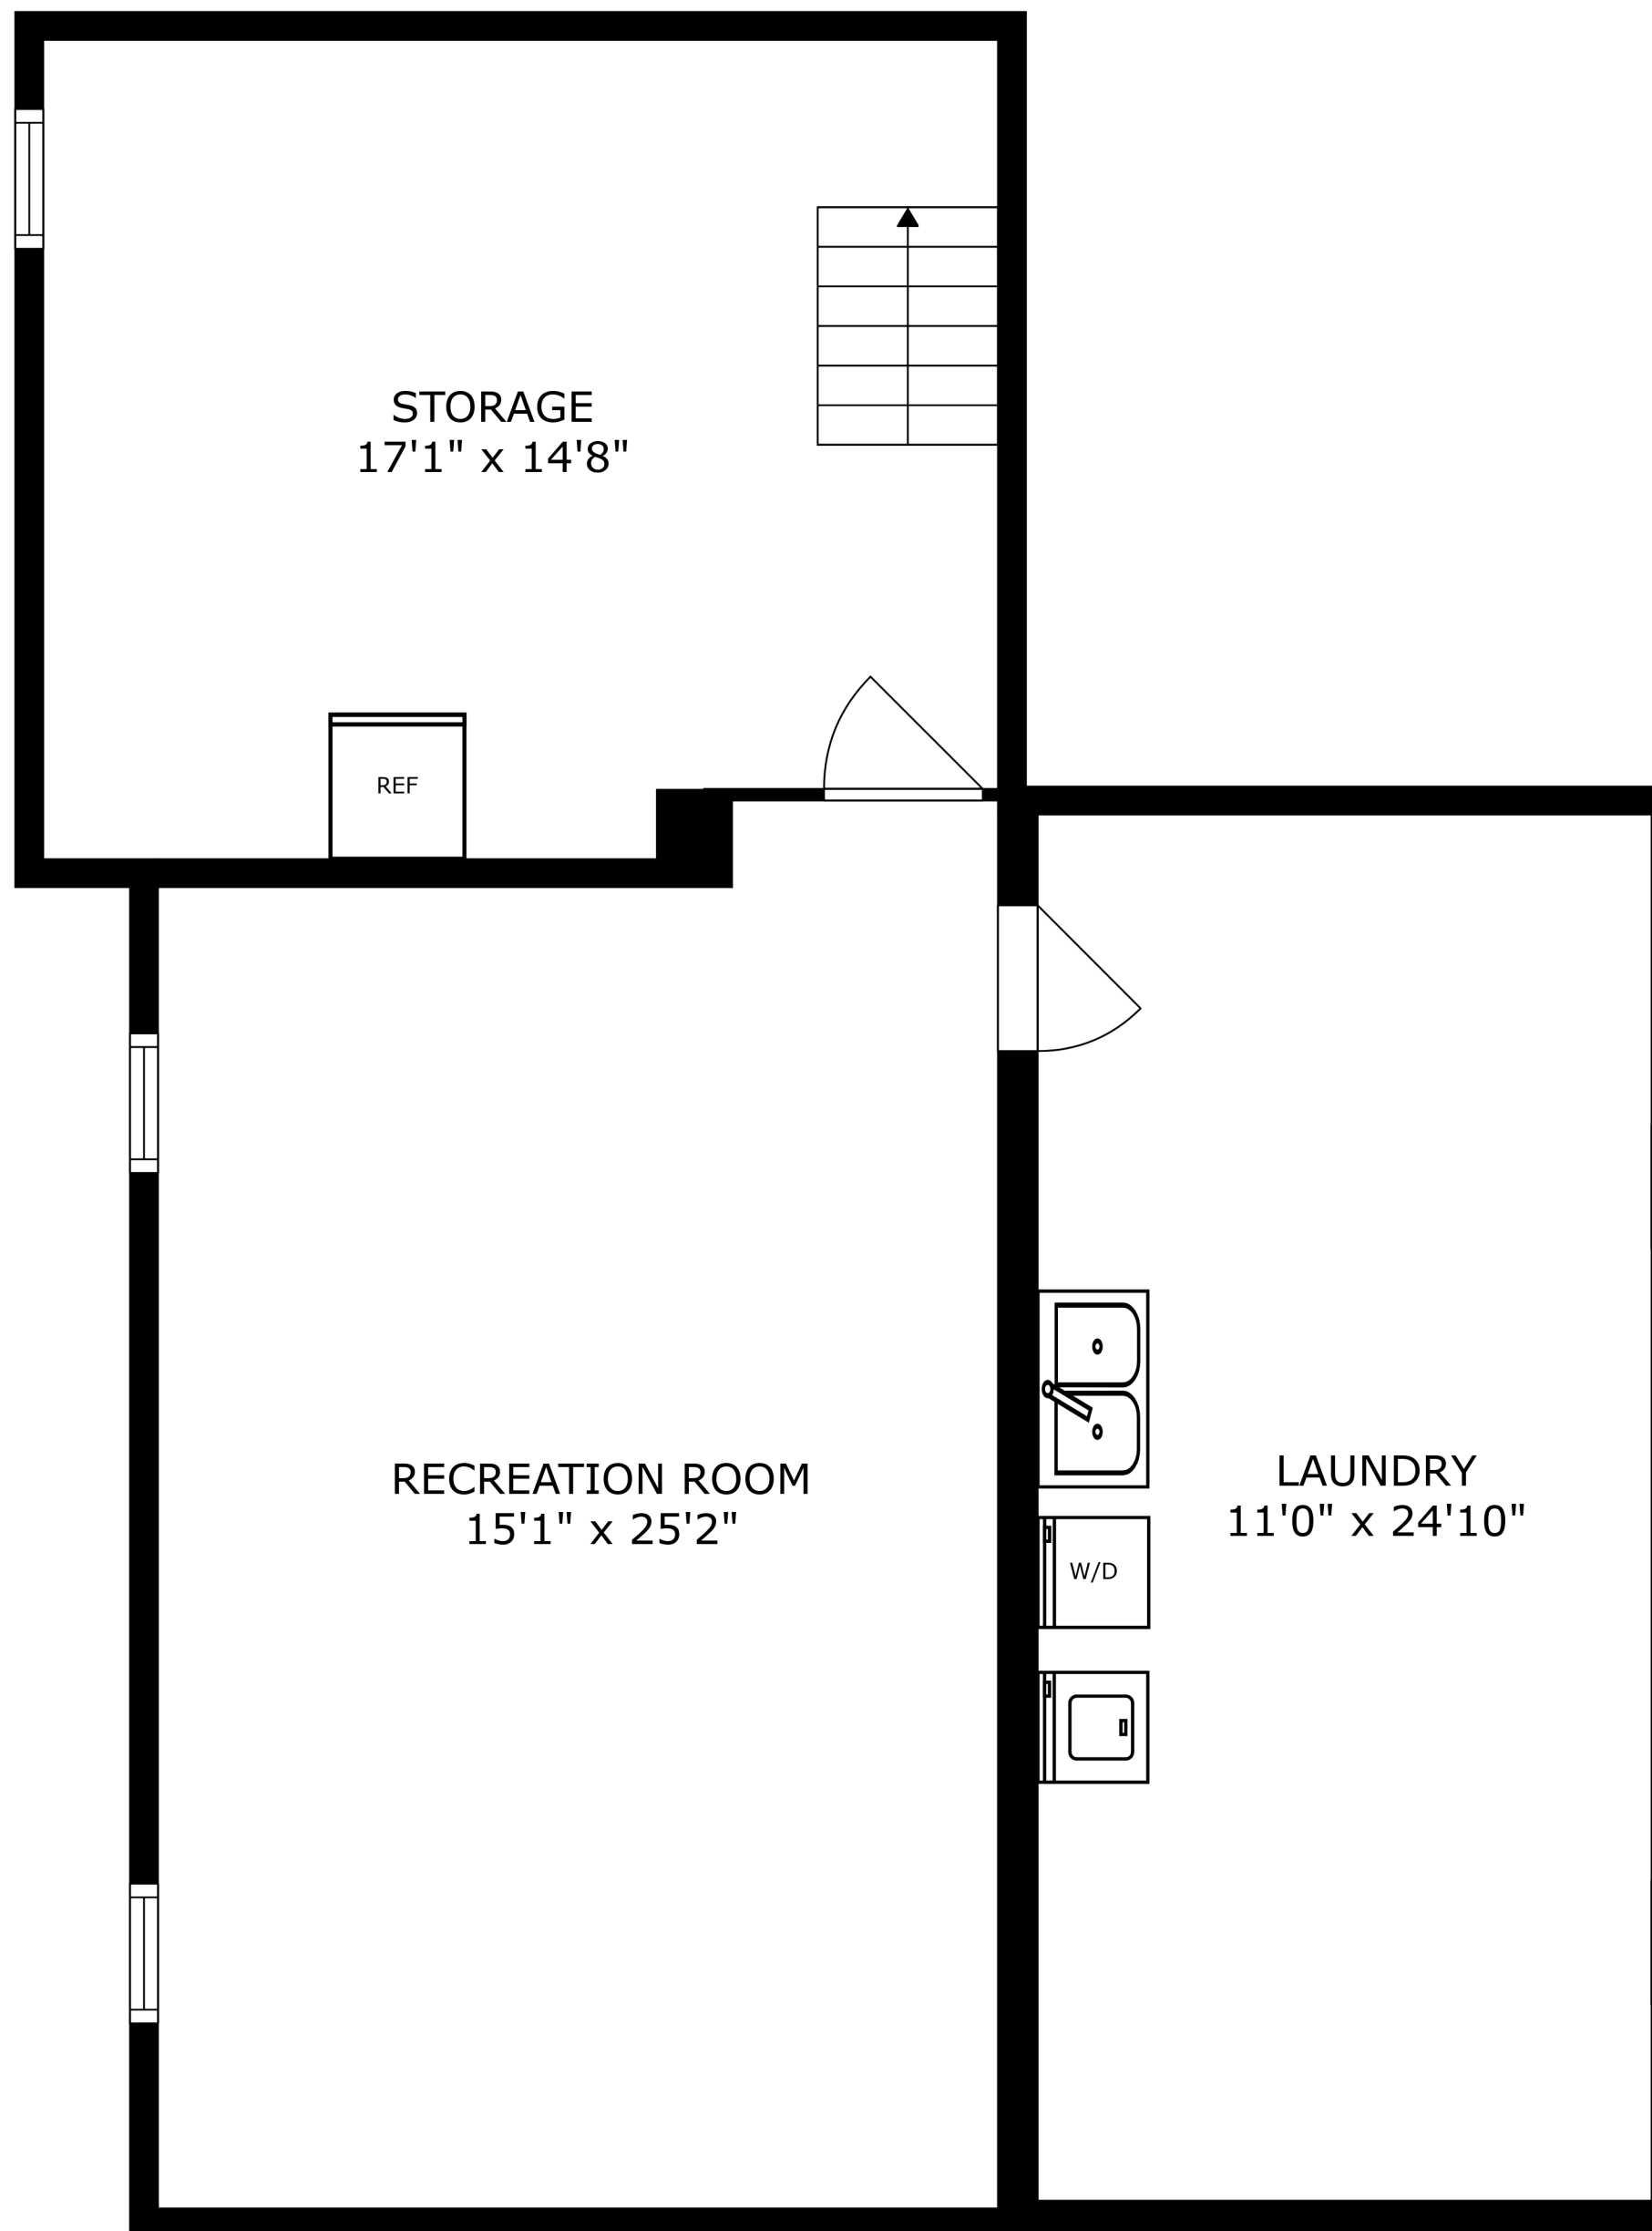

FLOOR 1

FLOOR 2

FLOOR 3

SIZES AND DIMENSIONS ARE APPROXIMATE, ACTUAL MAY VARY.

SIZES AND DIMENSIONS ARE APPROXIMATE, ACTUAL MAY VARY.

STORAGE
17'1" x 14'8"

REF

RECREATION ROOM
15'1" x 25'2"

LAUNDRY
11'0" x 24'10"

W/D