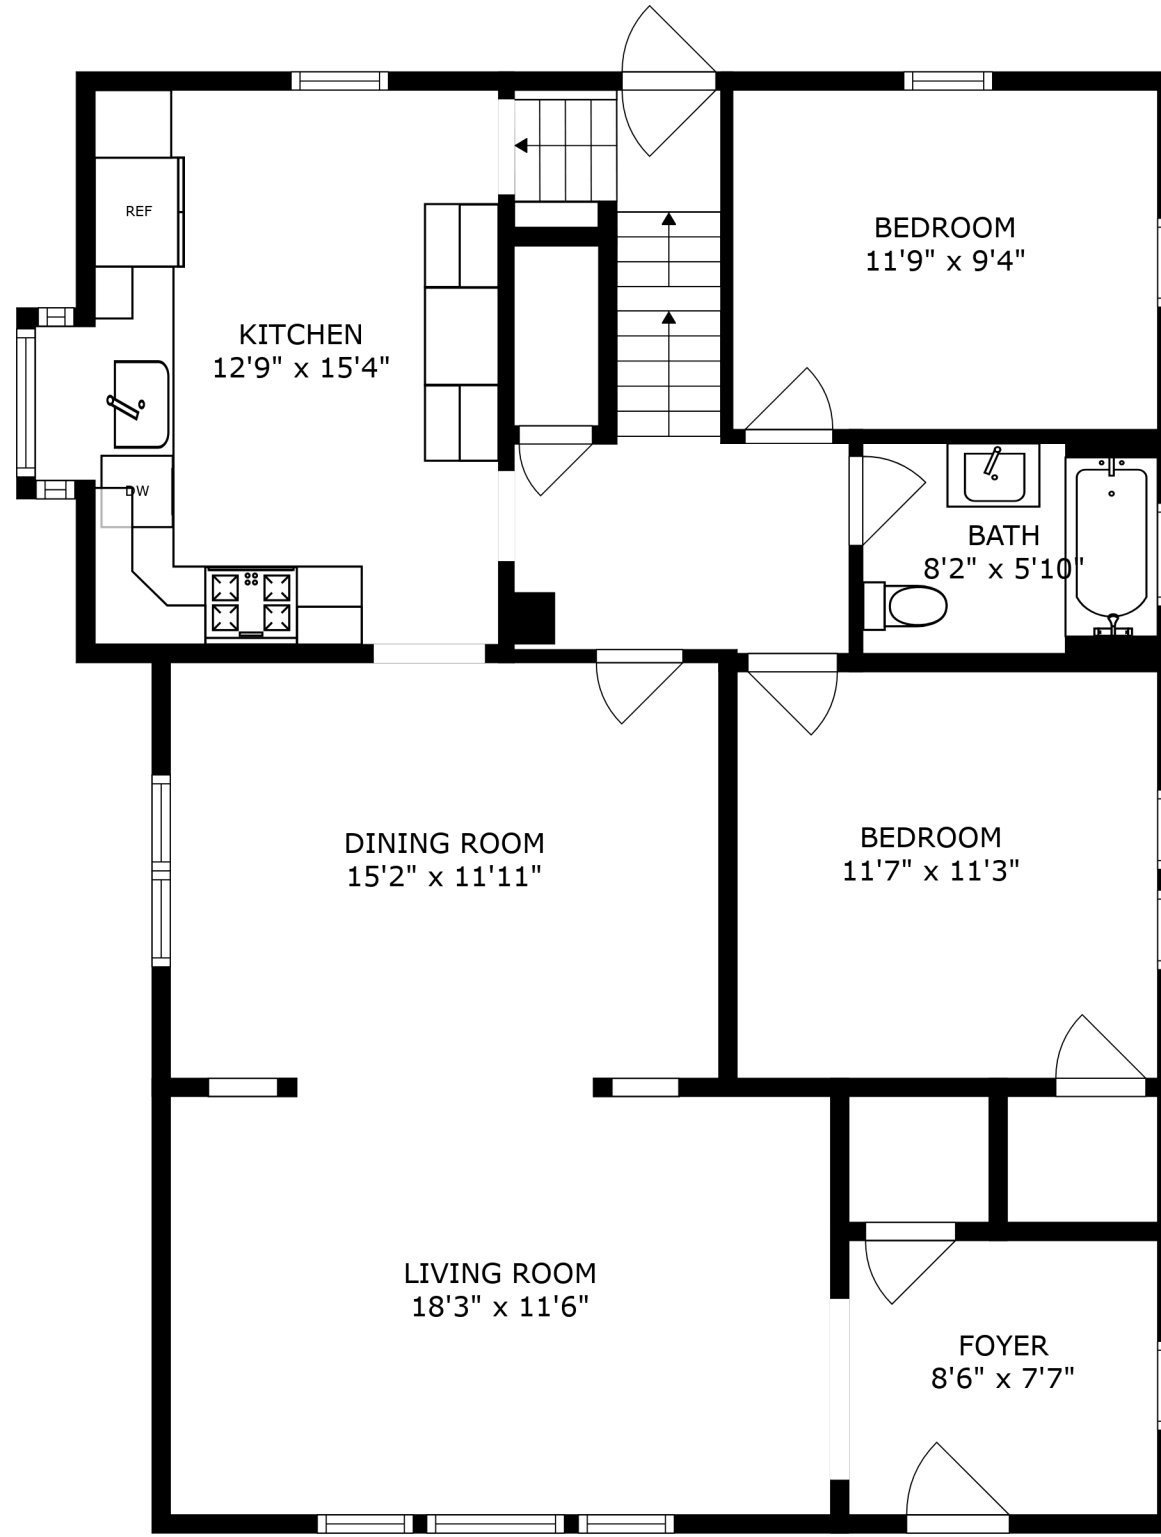

FLOOR 1

FLOOR 2

FLOOR 3

SIZES AND DIMENSIONS ARE APPROXIMATE, ACTUAL MAY VARY.

SIZES AND DIMENSIONS ARE APPROXIMATE, ACTUAL MAY VARY.

STORAGE
17'1" x 14'8"

REF

RECREATION ROOM
15'1" x 25'2"

LAUNDRY
11'0" x 24'10"

W/D