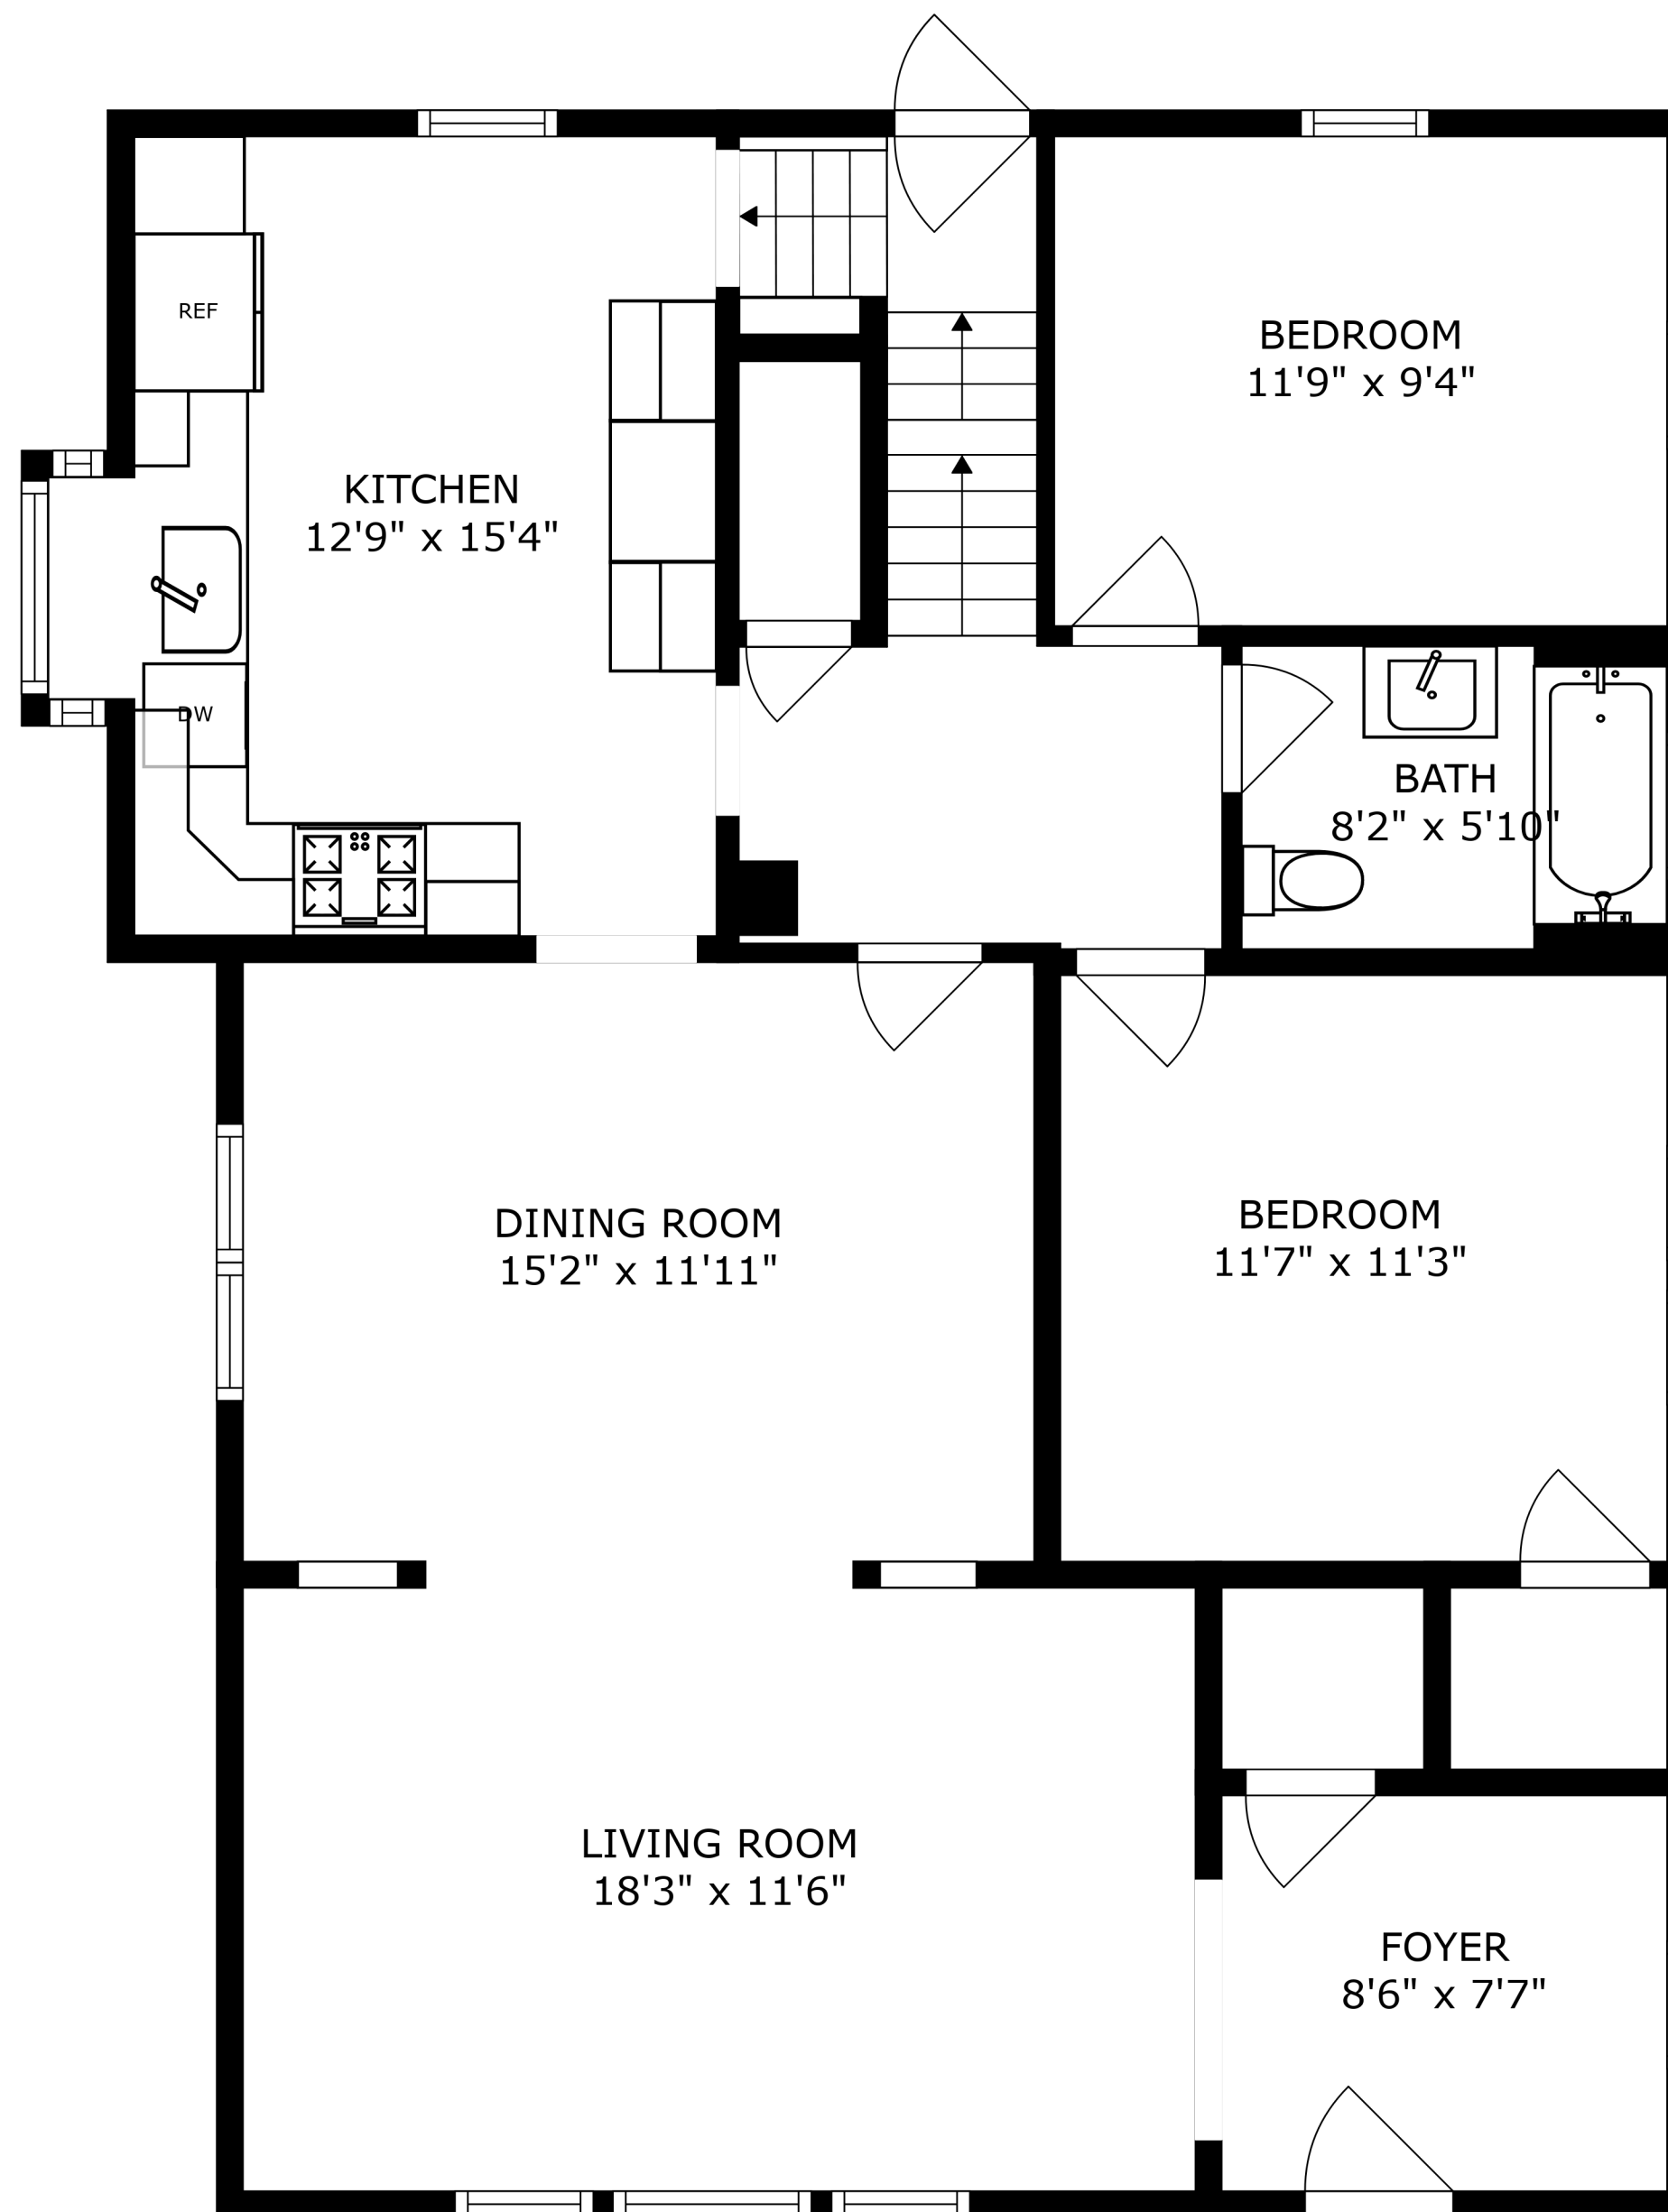

FLOOR 1

FLOOR 2

FLOOR 3

SIZES AND DIMENSIONS ARE APPROXIMATE, ACTUAL MAY VARY.

SIZES AND DIMENSIONS ARE APPROXIMATE, ACTUAL MAY VARY.

STORAGE
17'1" x 14'8"

REF

RECREATION ROOM
15'1" x 25'2"

LAUNDRY
11'0" x 24'10"

W/D