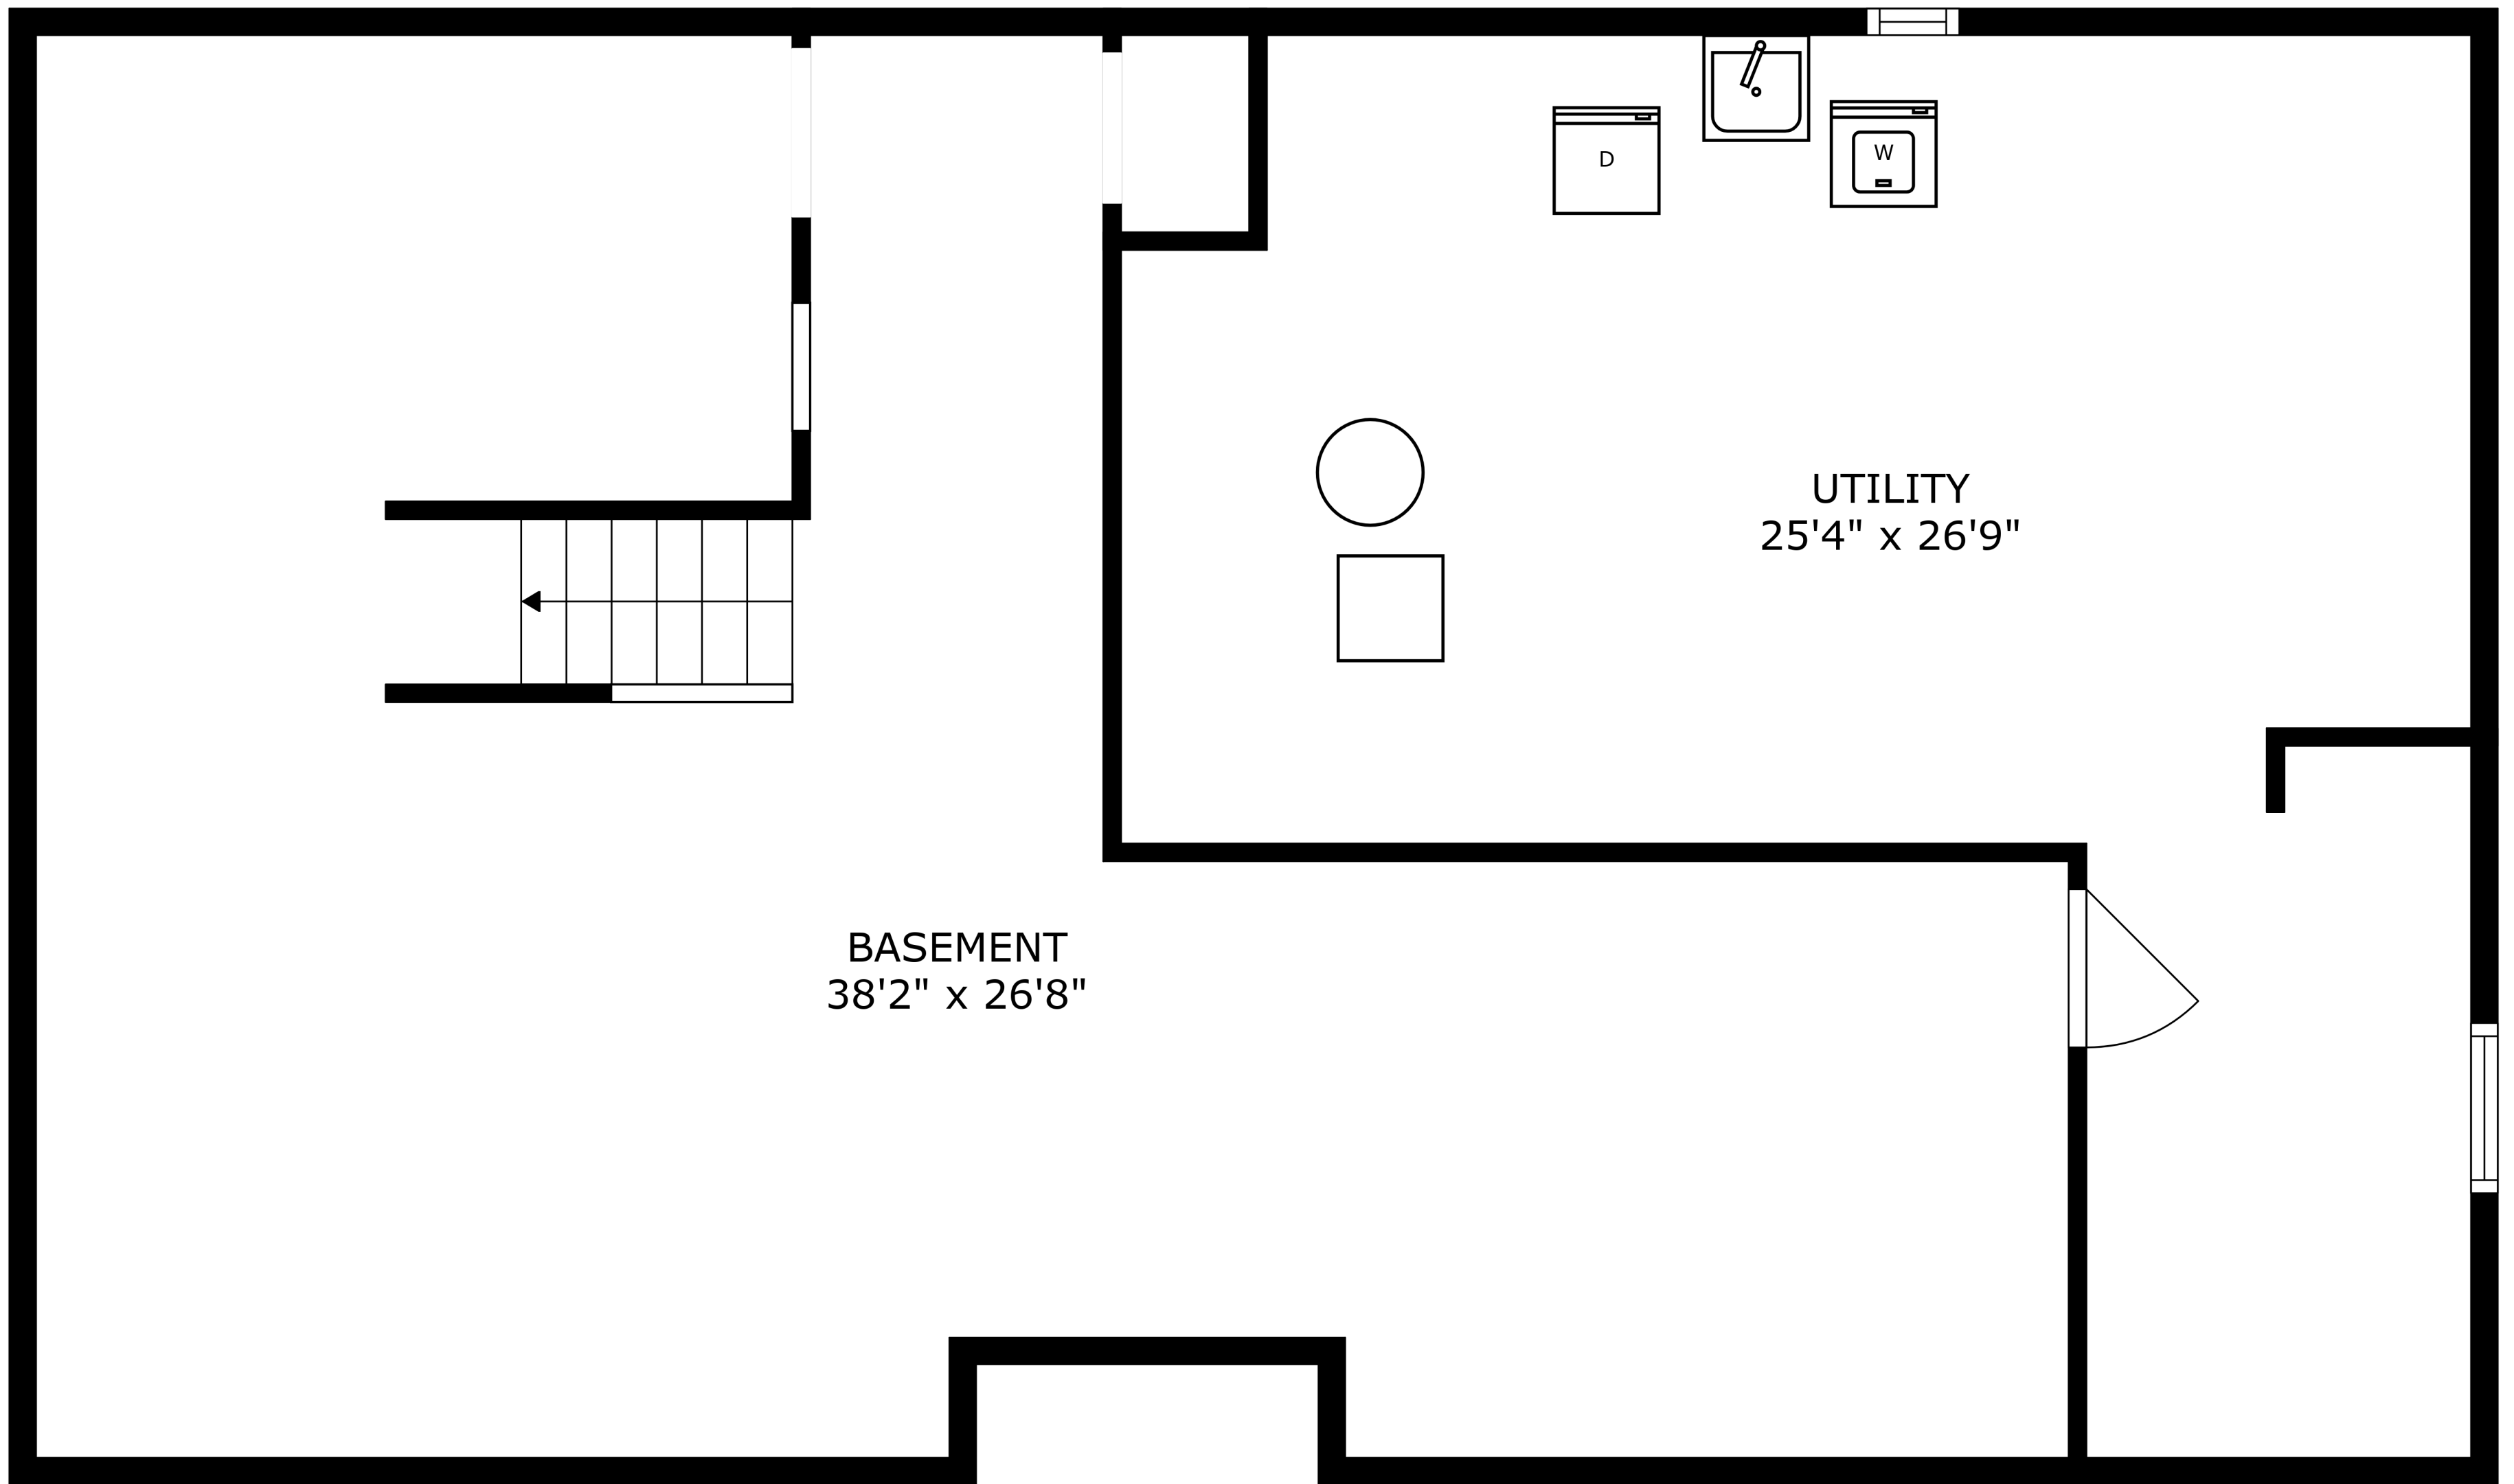

SIZES AND DIMENSIONS ARE APPROXIMATE, ACTUAL MAY VARY.

SIZES AND DIMENSIONS ARE APPROXIMATE, ACTUAL MAY VARY.

BASEMENT
38'2" x 26'8"

UTILITY
25'4" x 26'9"