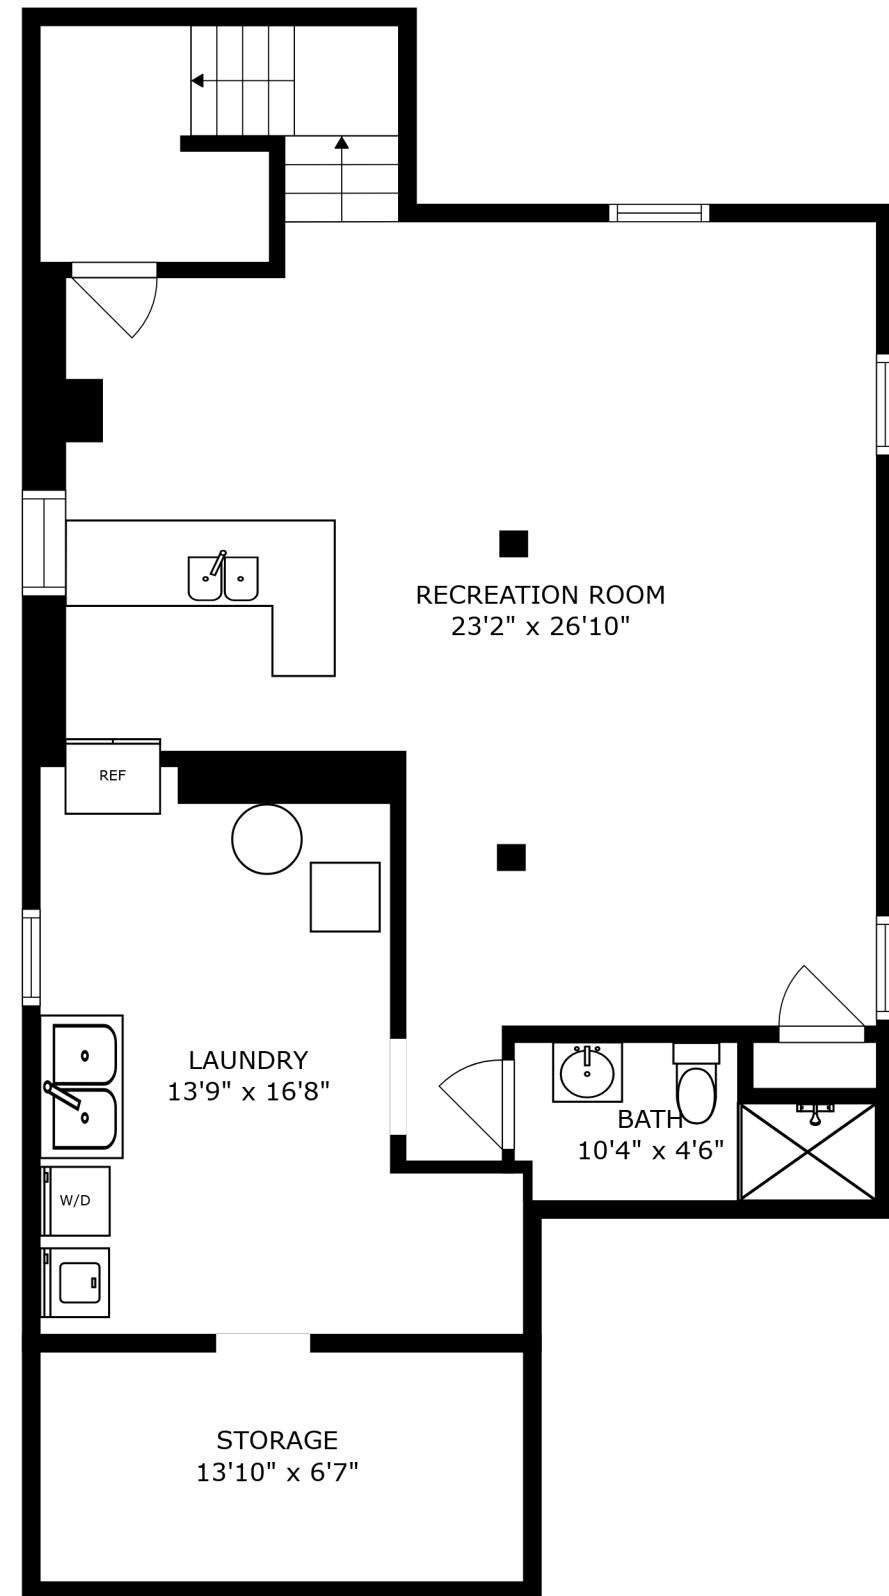

PATIO
13'7" x 18'4"

FLOOR 1

FLOOR 2

FLOOR 3

SIZES AND DIMENSIONS ARE APPROXIMATE, ACTUAL MAY VARY.

SIZES AND DIMENSIONS ARE APPROXIMATE, ACTUAL MAY VARY.

PATIO
13'7" x 18'4"

SIZES AND DIMENSIONS ARE APPROXIMATE, ACTUAL MAY VARY.

SIZES AND DIMENSIONS ARE APPROXIMATE, ACTUAL MAY VARY.