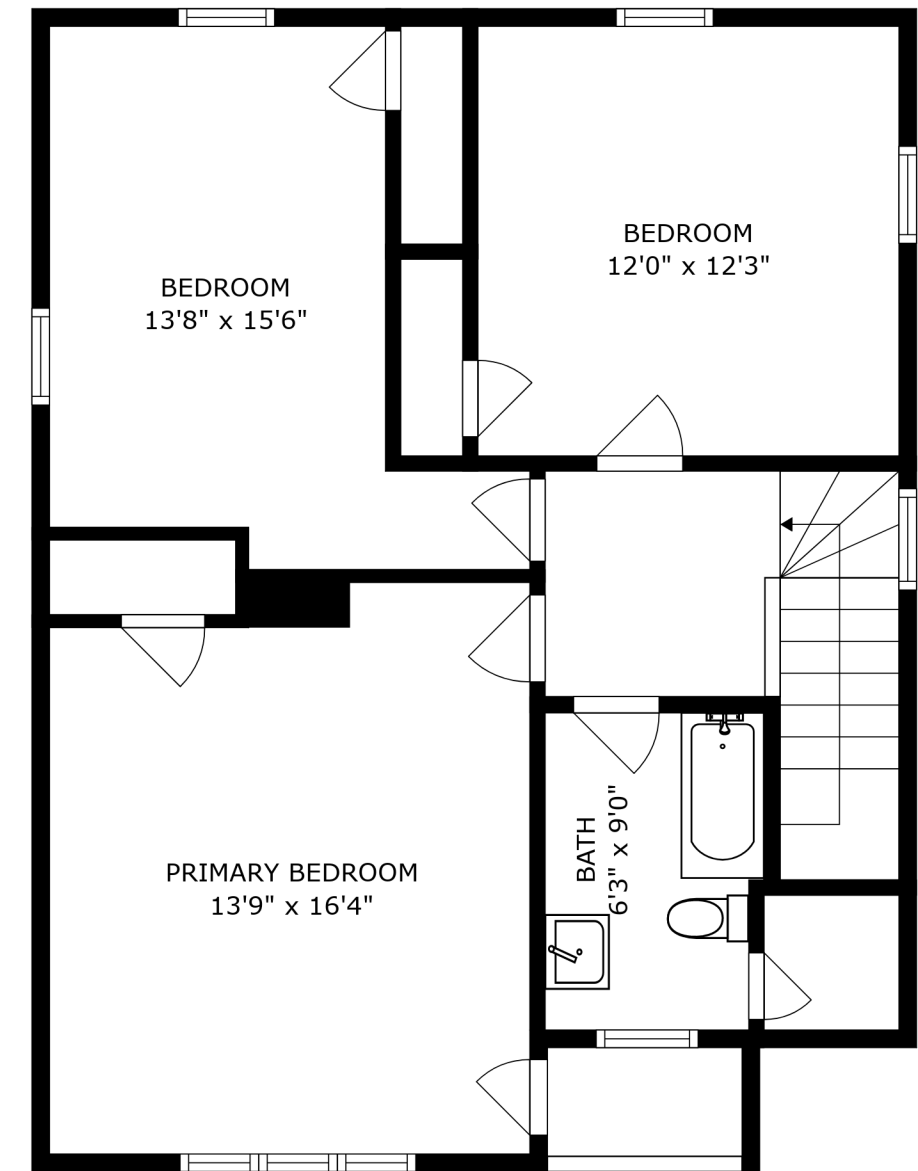

PATIO
13'7" x 18'4"

FLOOR 1

FLOOR 2

FLOOR 3

SIZES AND DIMENSIONS ARE APPROXIMATE, ACTUAL MAY VARY.

SIZES AND DIMENSIONS ARE APPROXIMATE, ACTUAL MAY VARY.

PATIO
13'7" x 18'4"

SIZES AND DIMENSIONS ARE APPROXIMATE, ACTUAL MAY VARY.

SIZES AND DIMENSIONS ARE APPROXIMATE, ACTUAL MAY VARY.