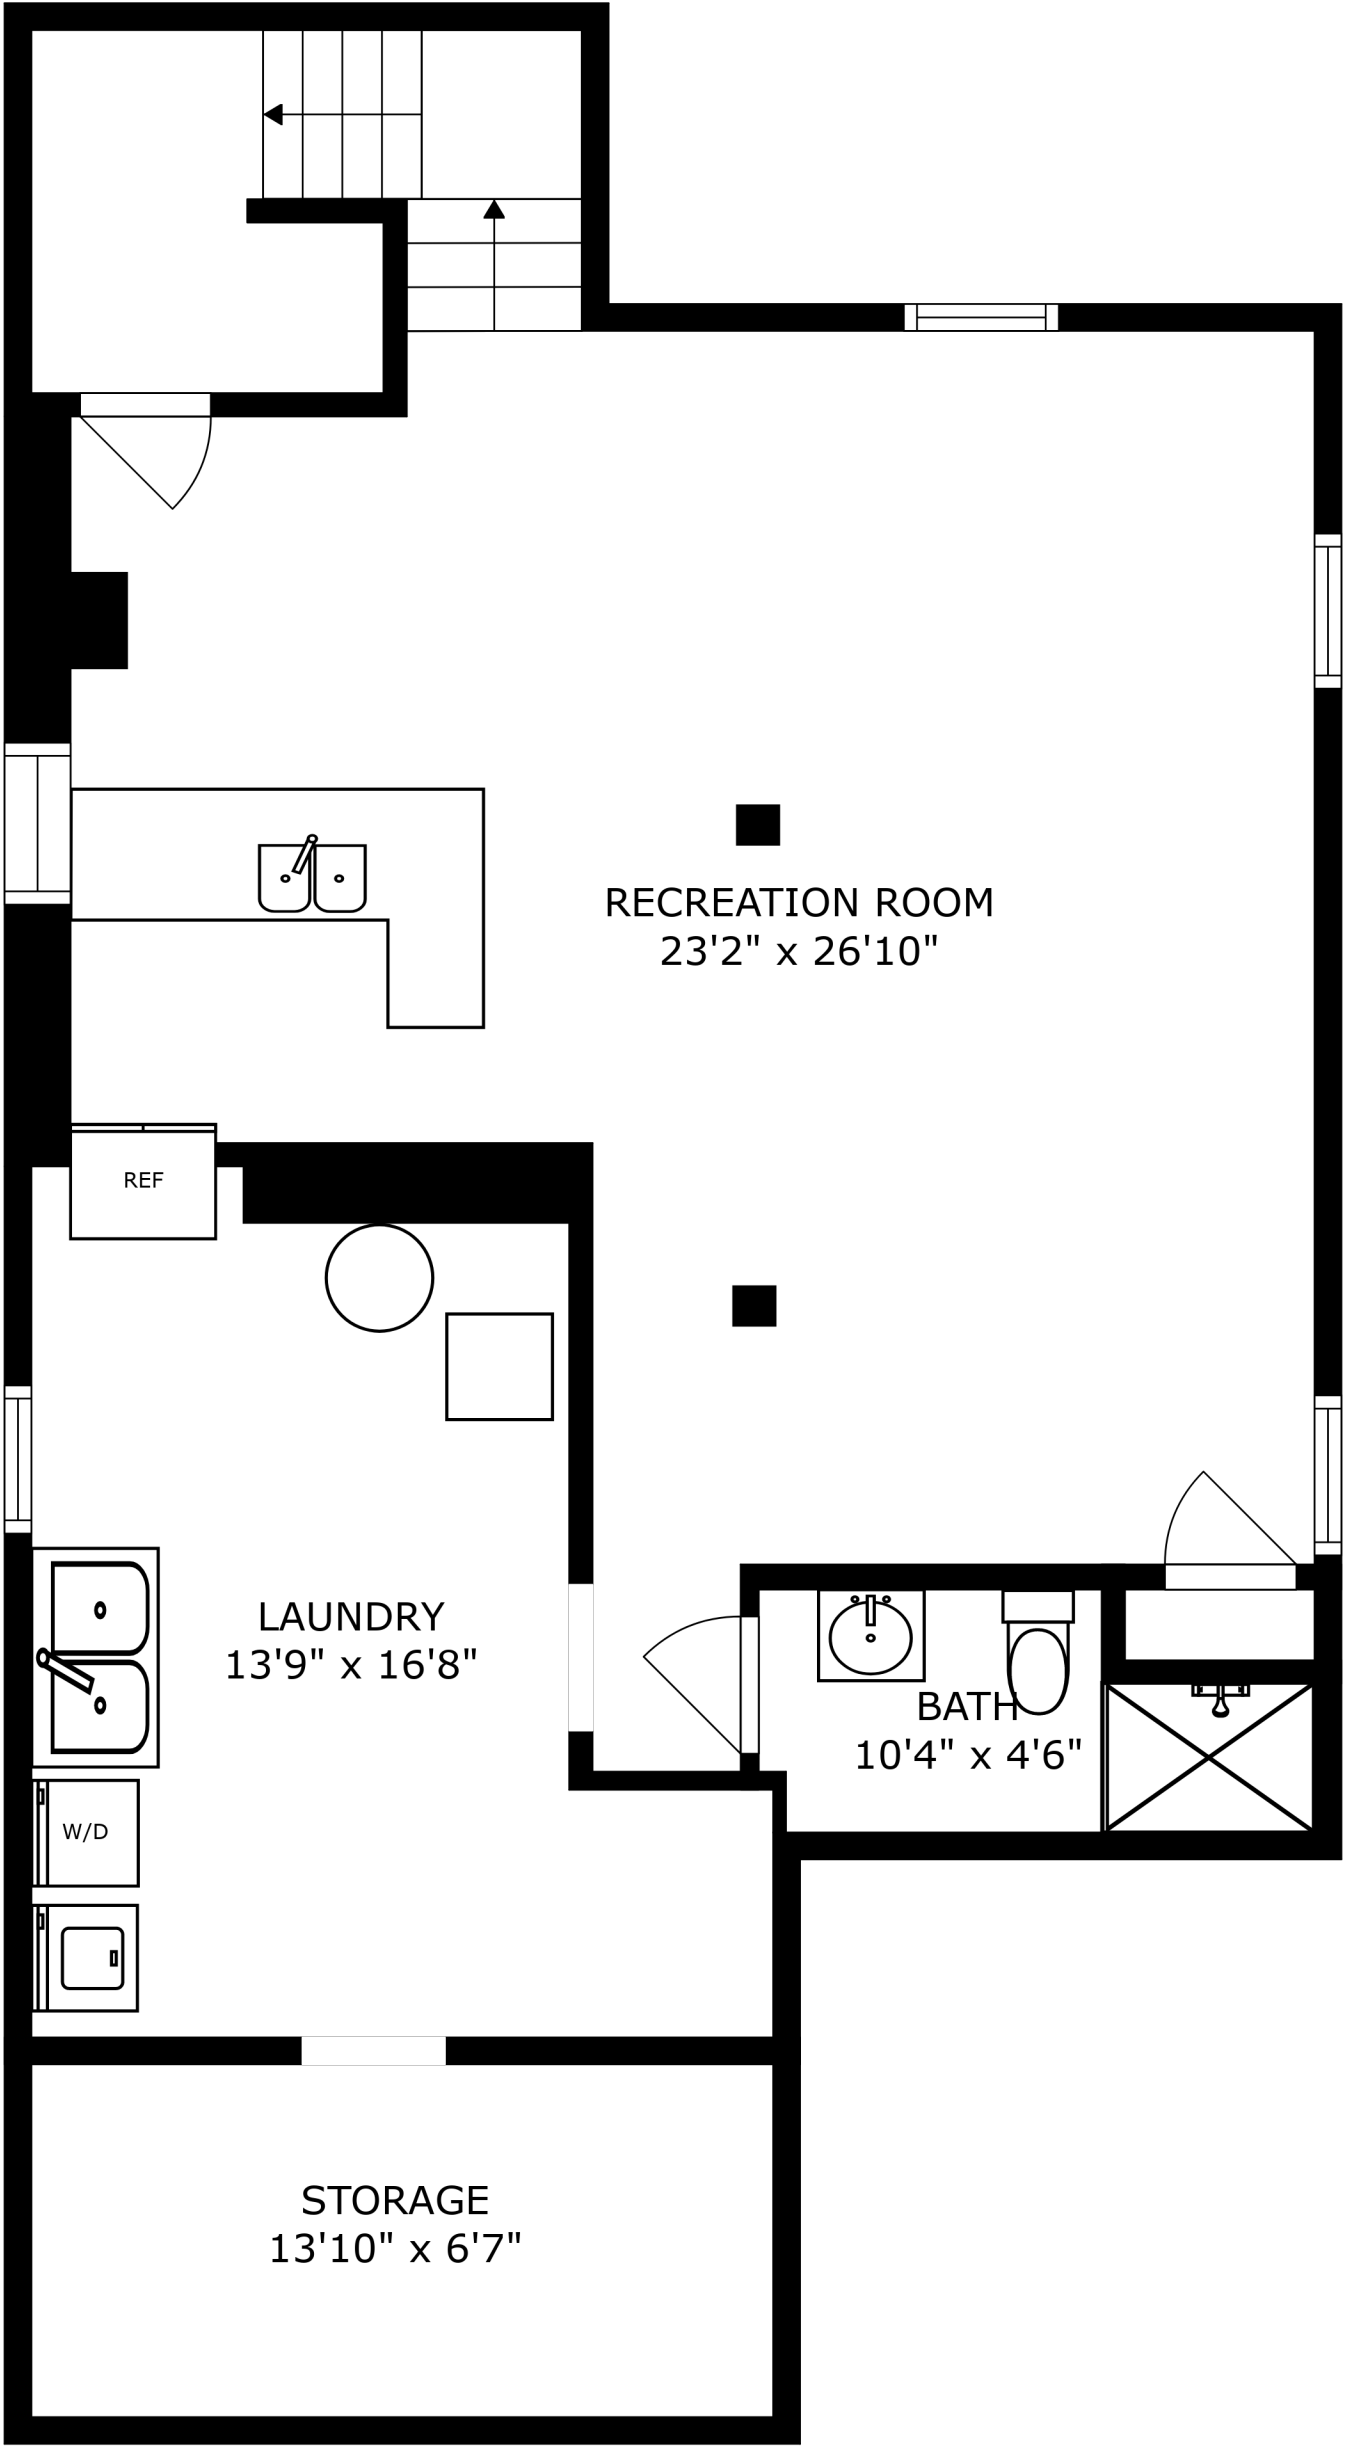

PATIO
13'7" x 18'4"

FLOOR 1

FLOOR 2

FLOOR 3

SIZES AND DIMENSIONS ARE APPROXIMATE, ACTUAL MAY VARY.

SIZES AND DIMENSIONS ARE APPROXIMATE, ACTUAL MAY VARY.

PATIO
13'7" x 18'4"

SIZES AND DIMENSIONS ARE APPROXIMATE, ACTUAL MAY VARY.

SIZES AND DIMENSIONS ARE APPROXIMATE, ACTUAL MAY VARY.