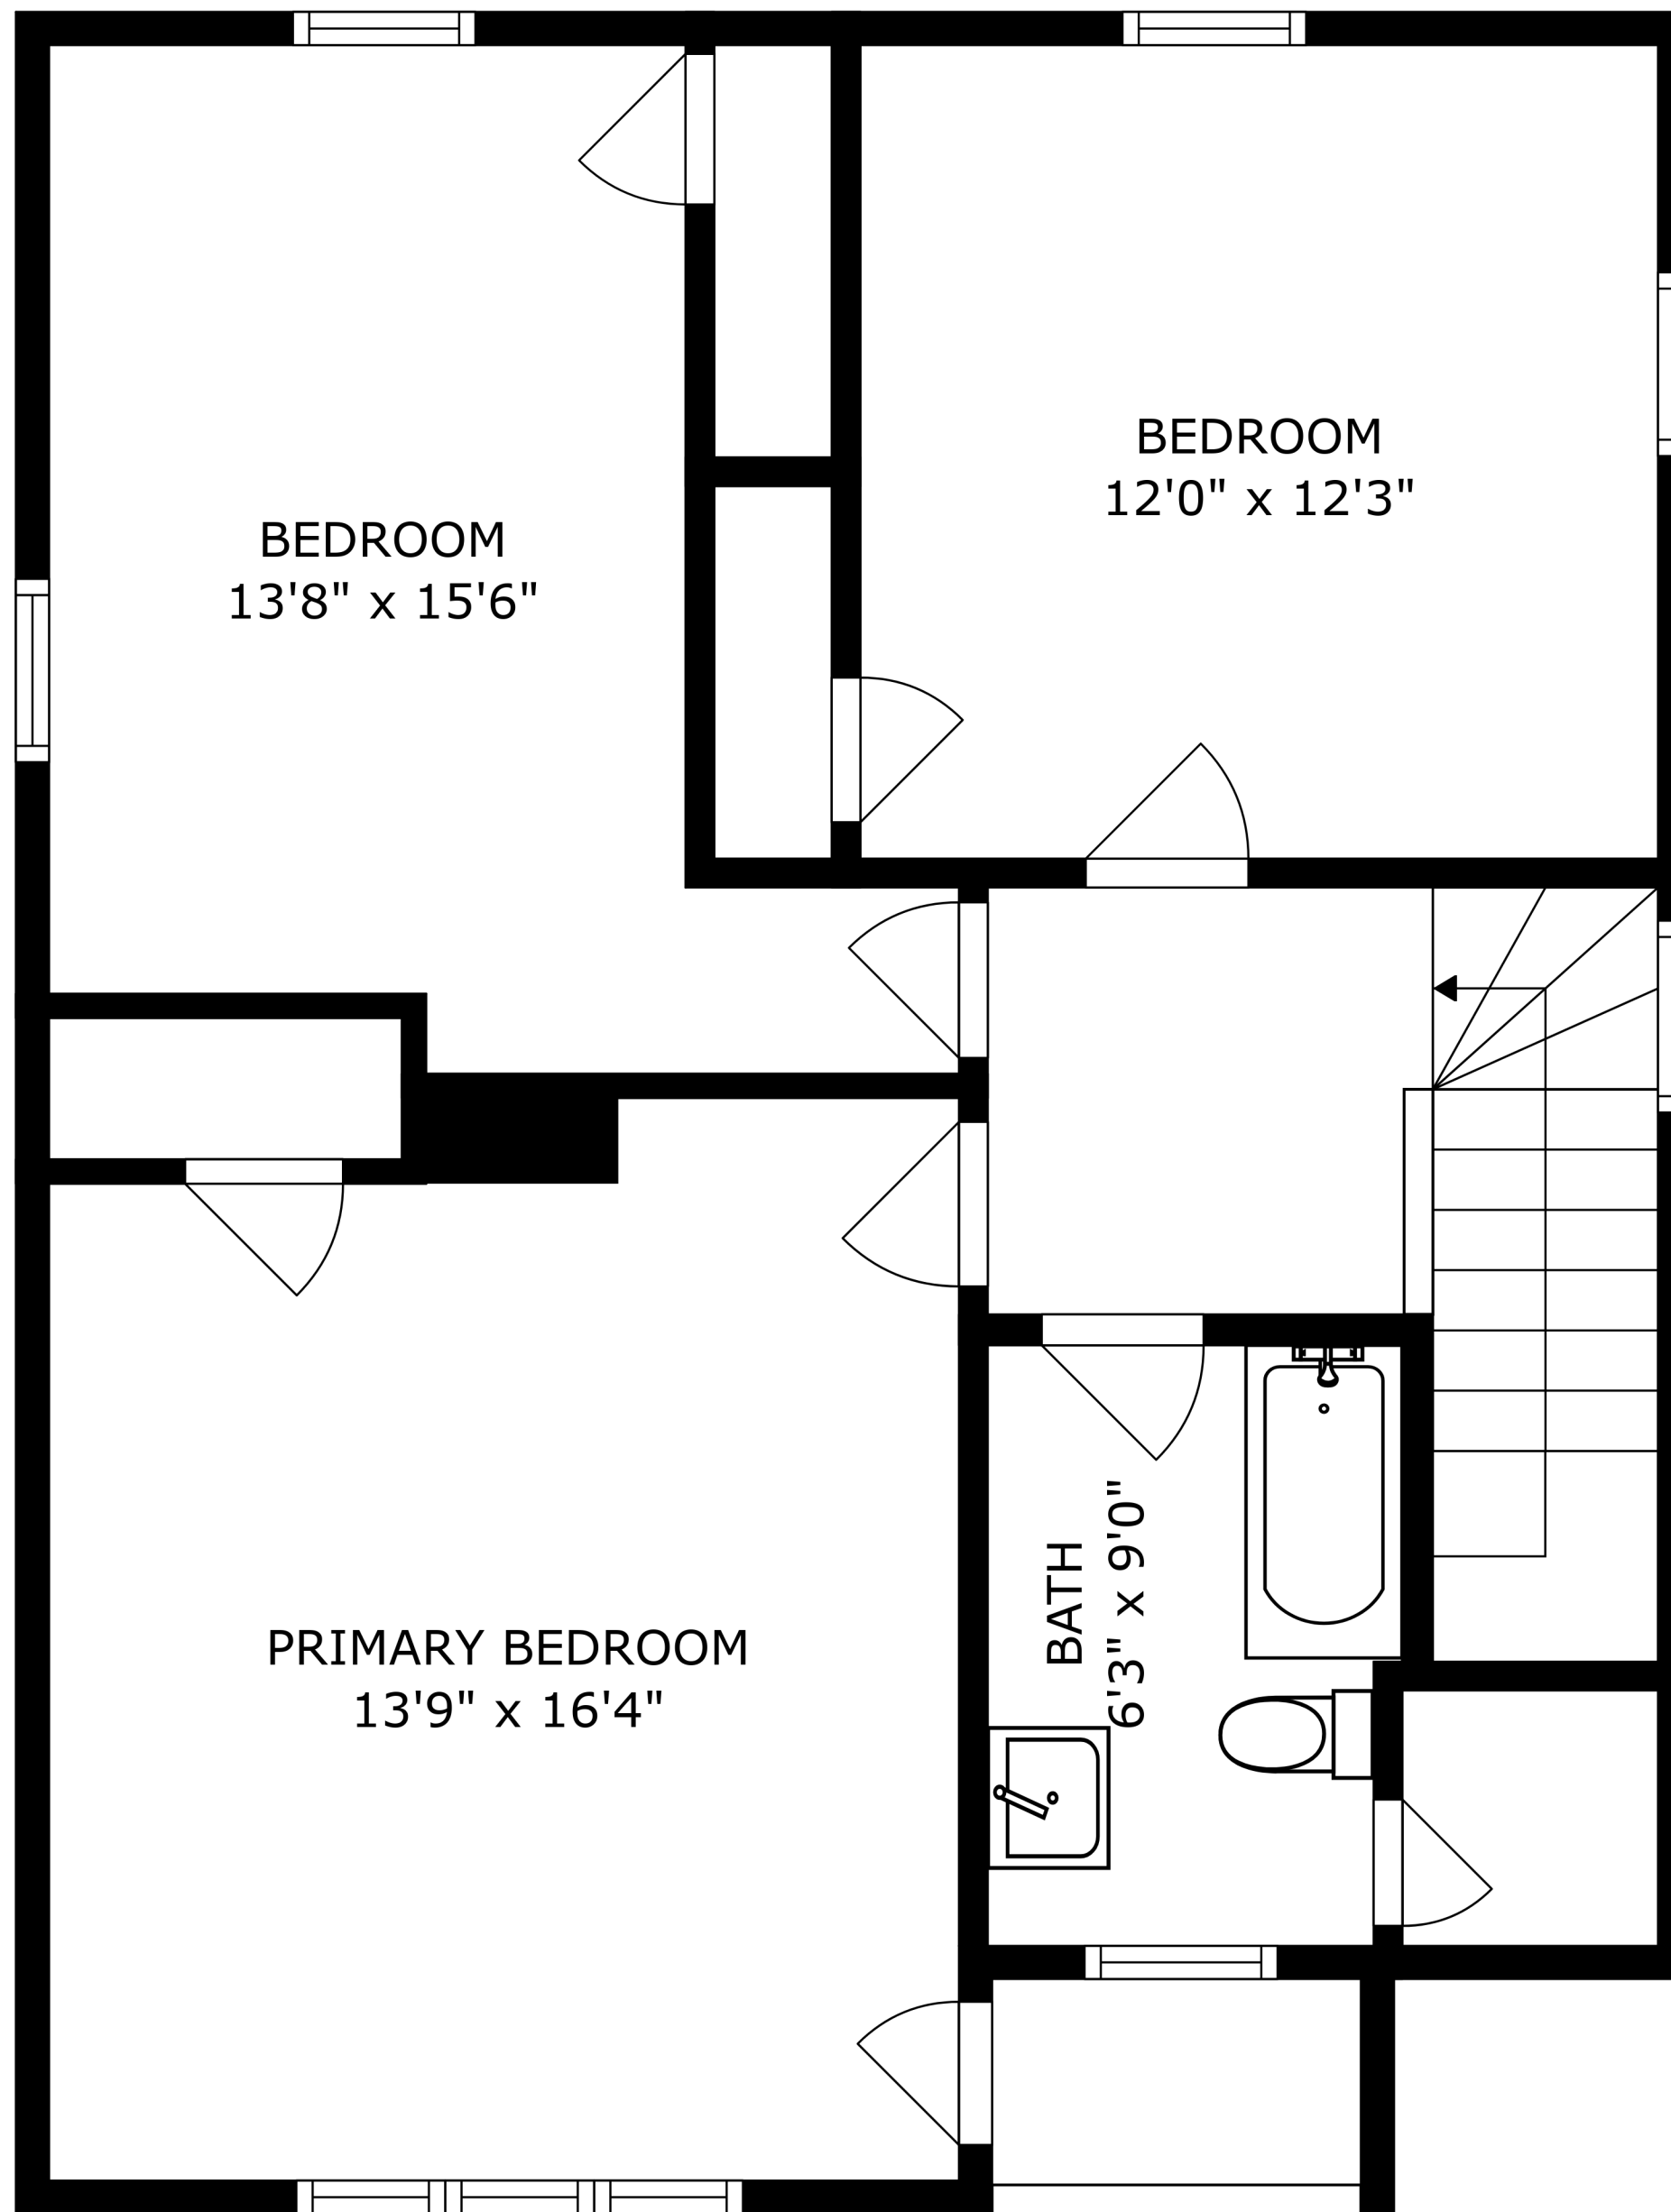

PATIO
13'7" x 18'4"

FLOOR 1

FLOOR 2

FLOOR 3

SIZES AND DIMENSIONS ARE APPROXIMATE, ACTUAL MAY VARY.

SIZES AND DIMENSIONS ARE APPROXIMATE, ACTUAL MAY VARY.

PATIO
13'7" x 18'4"

SIZES AND DIMENSIONS ARE APPROXIMATE, ACTUAL MAY VARY.

SIZES AND DIMENSIONS ARE APPROXIMATE, ACTUAL MAY VARY.