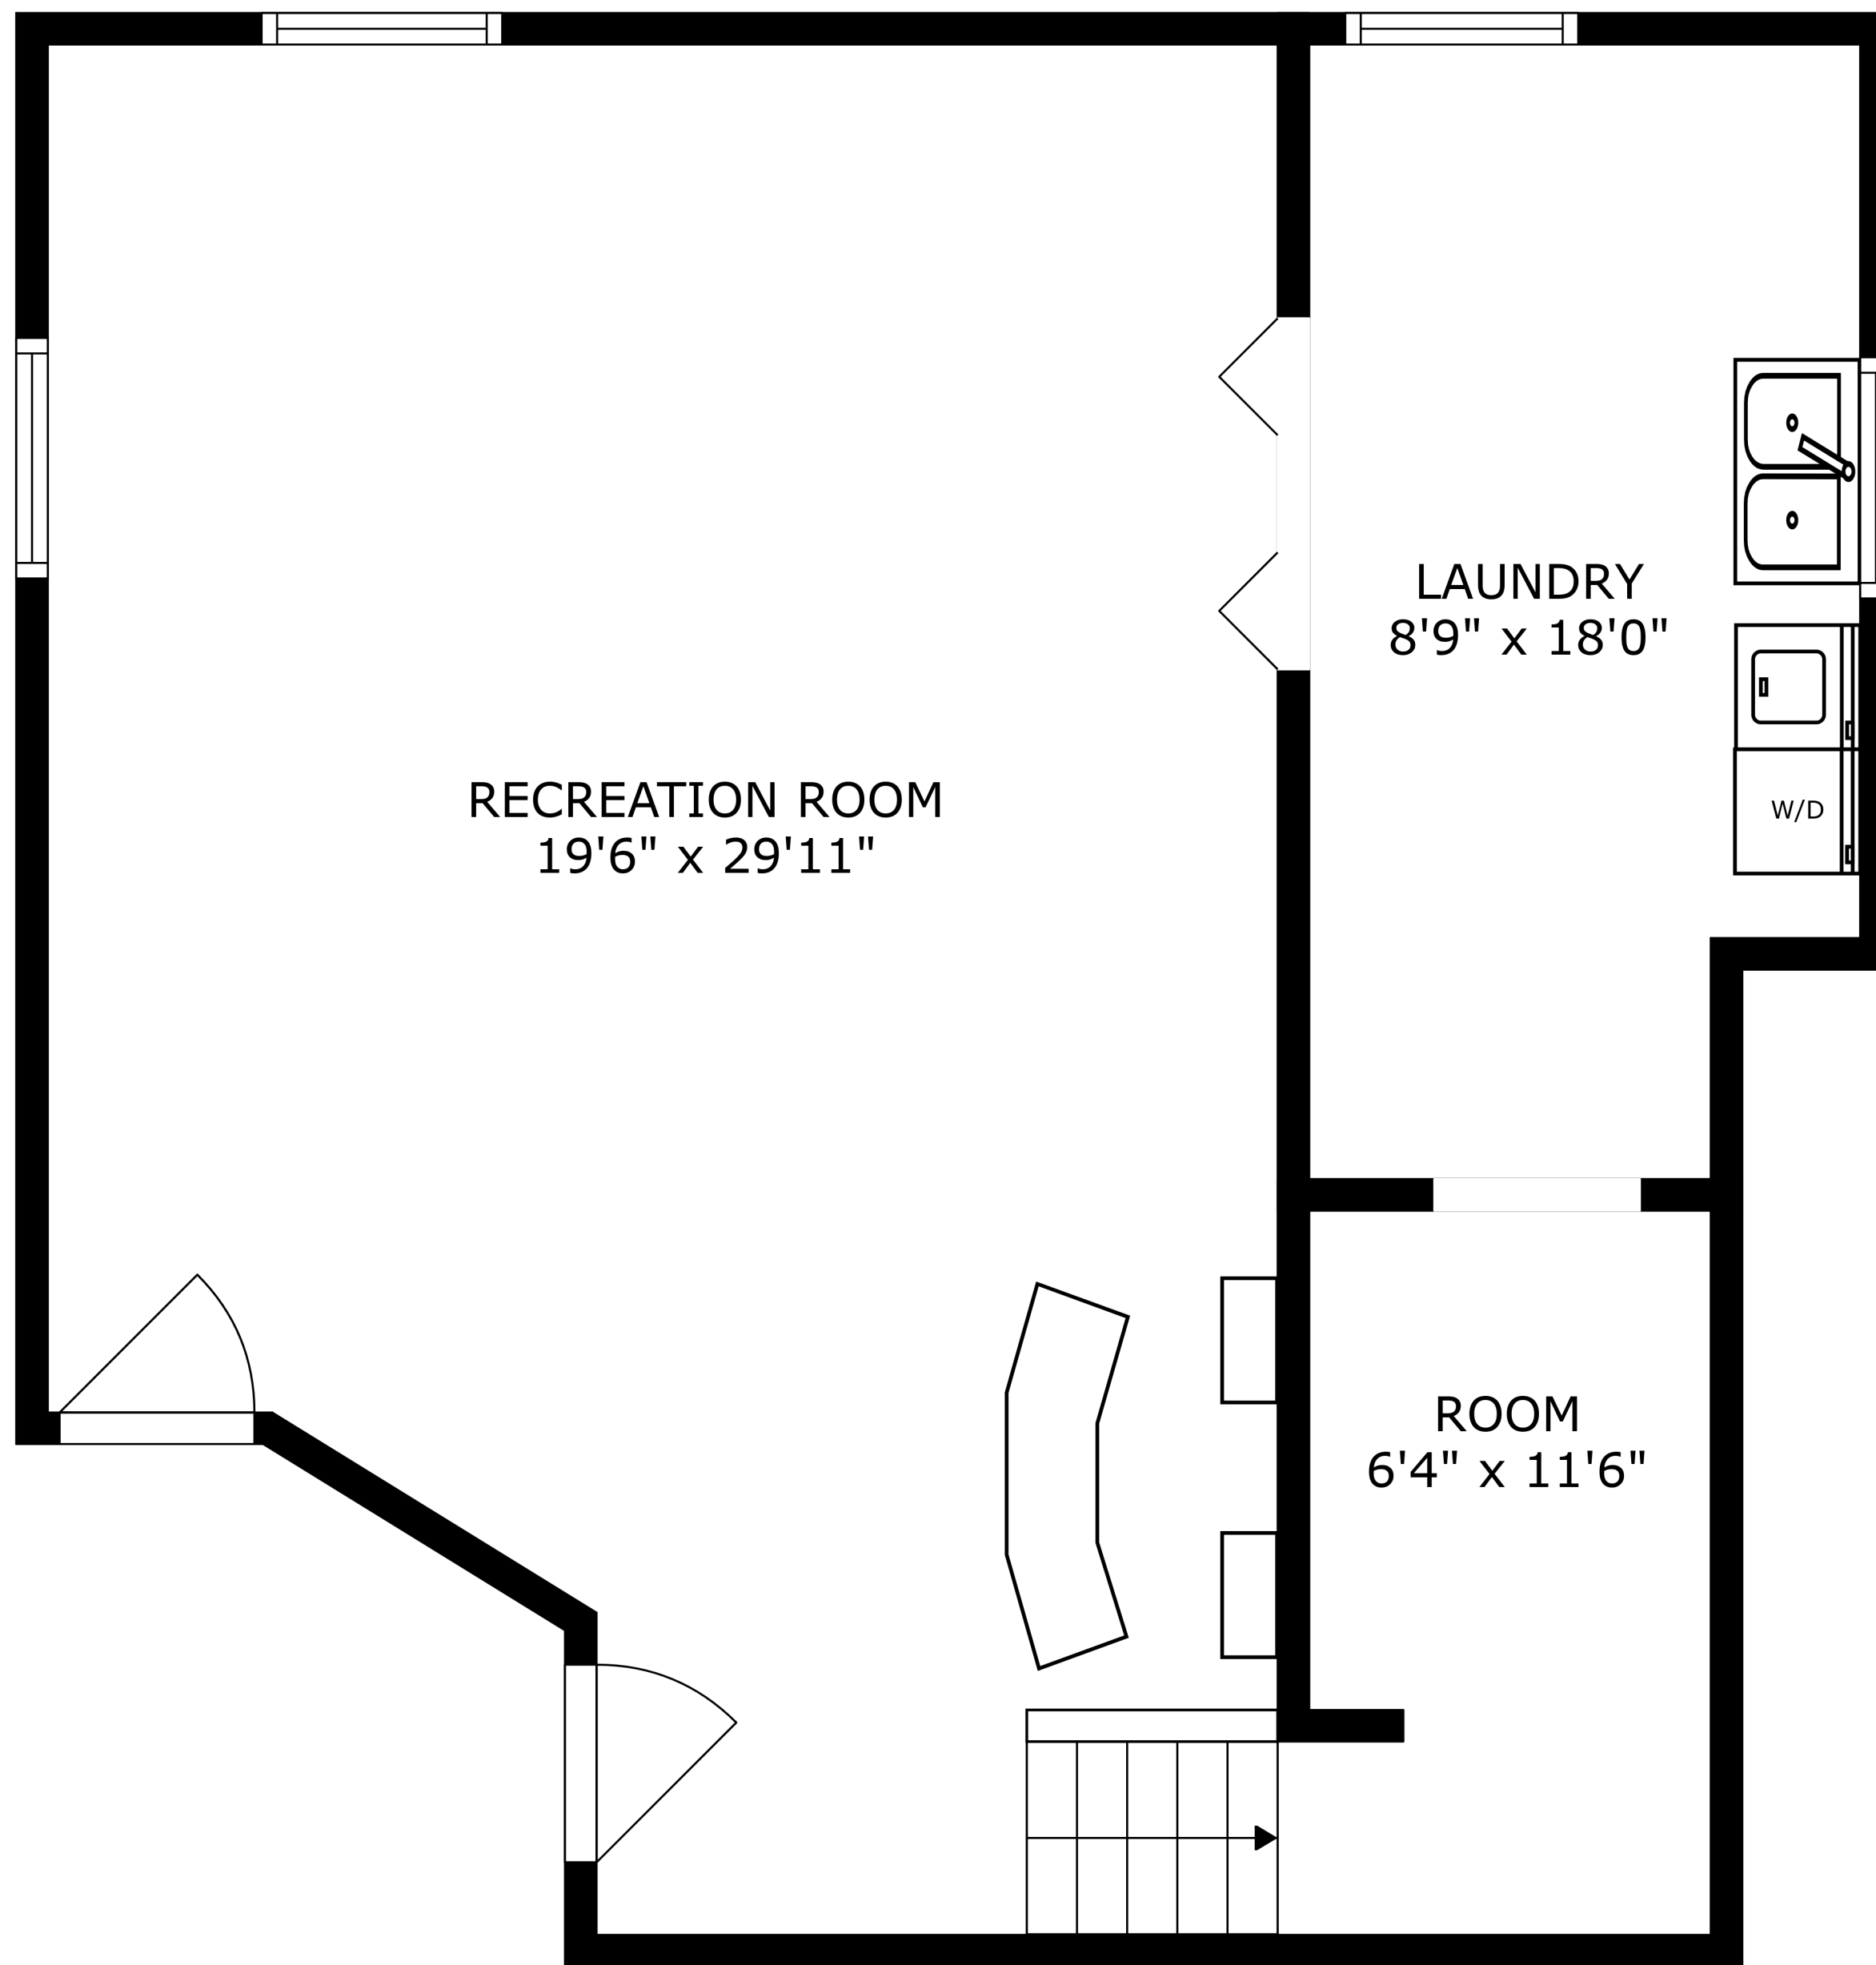

SIZES AND DIMENSIONS ARE APPROXIMATE, ACTUAL MAY VARY.

SIZES AND DIMENSIONS ARE APPROXIMATE, ACTUAL MAY VARY.

RECREATION ROOM
19'6" x 29'11"

LAUNDRY
8'9" x 18'0"

ROOM
6'4" x 11'6"