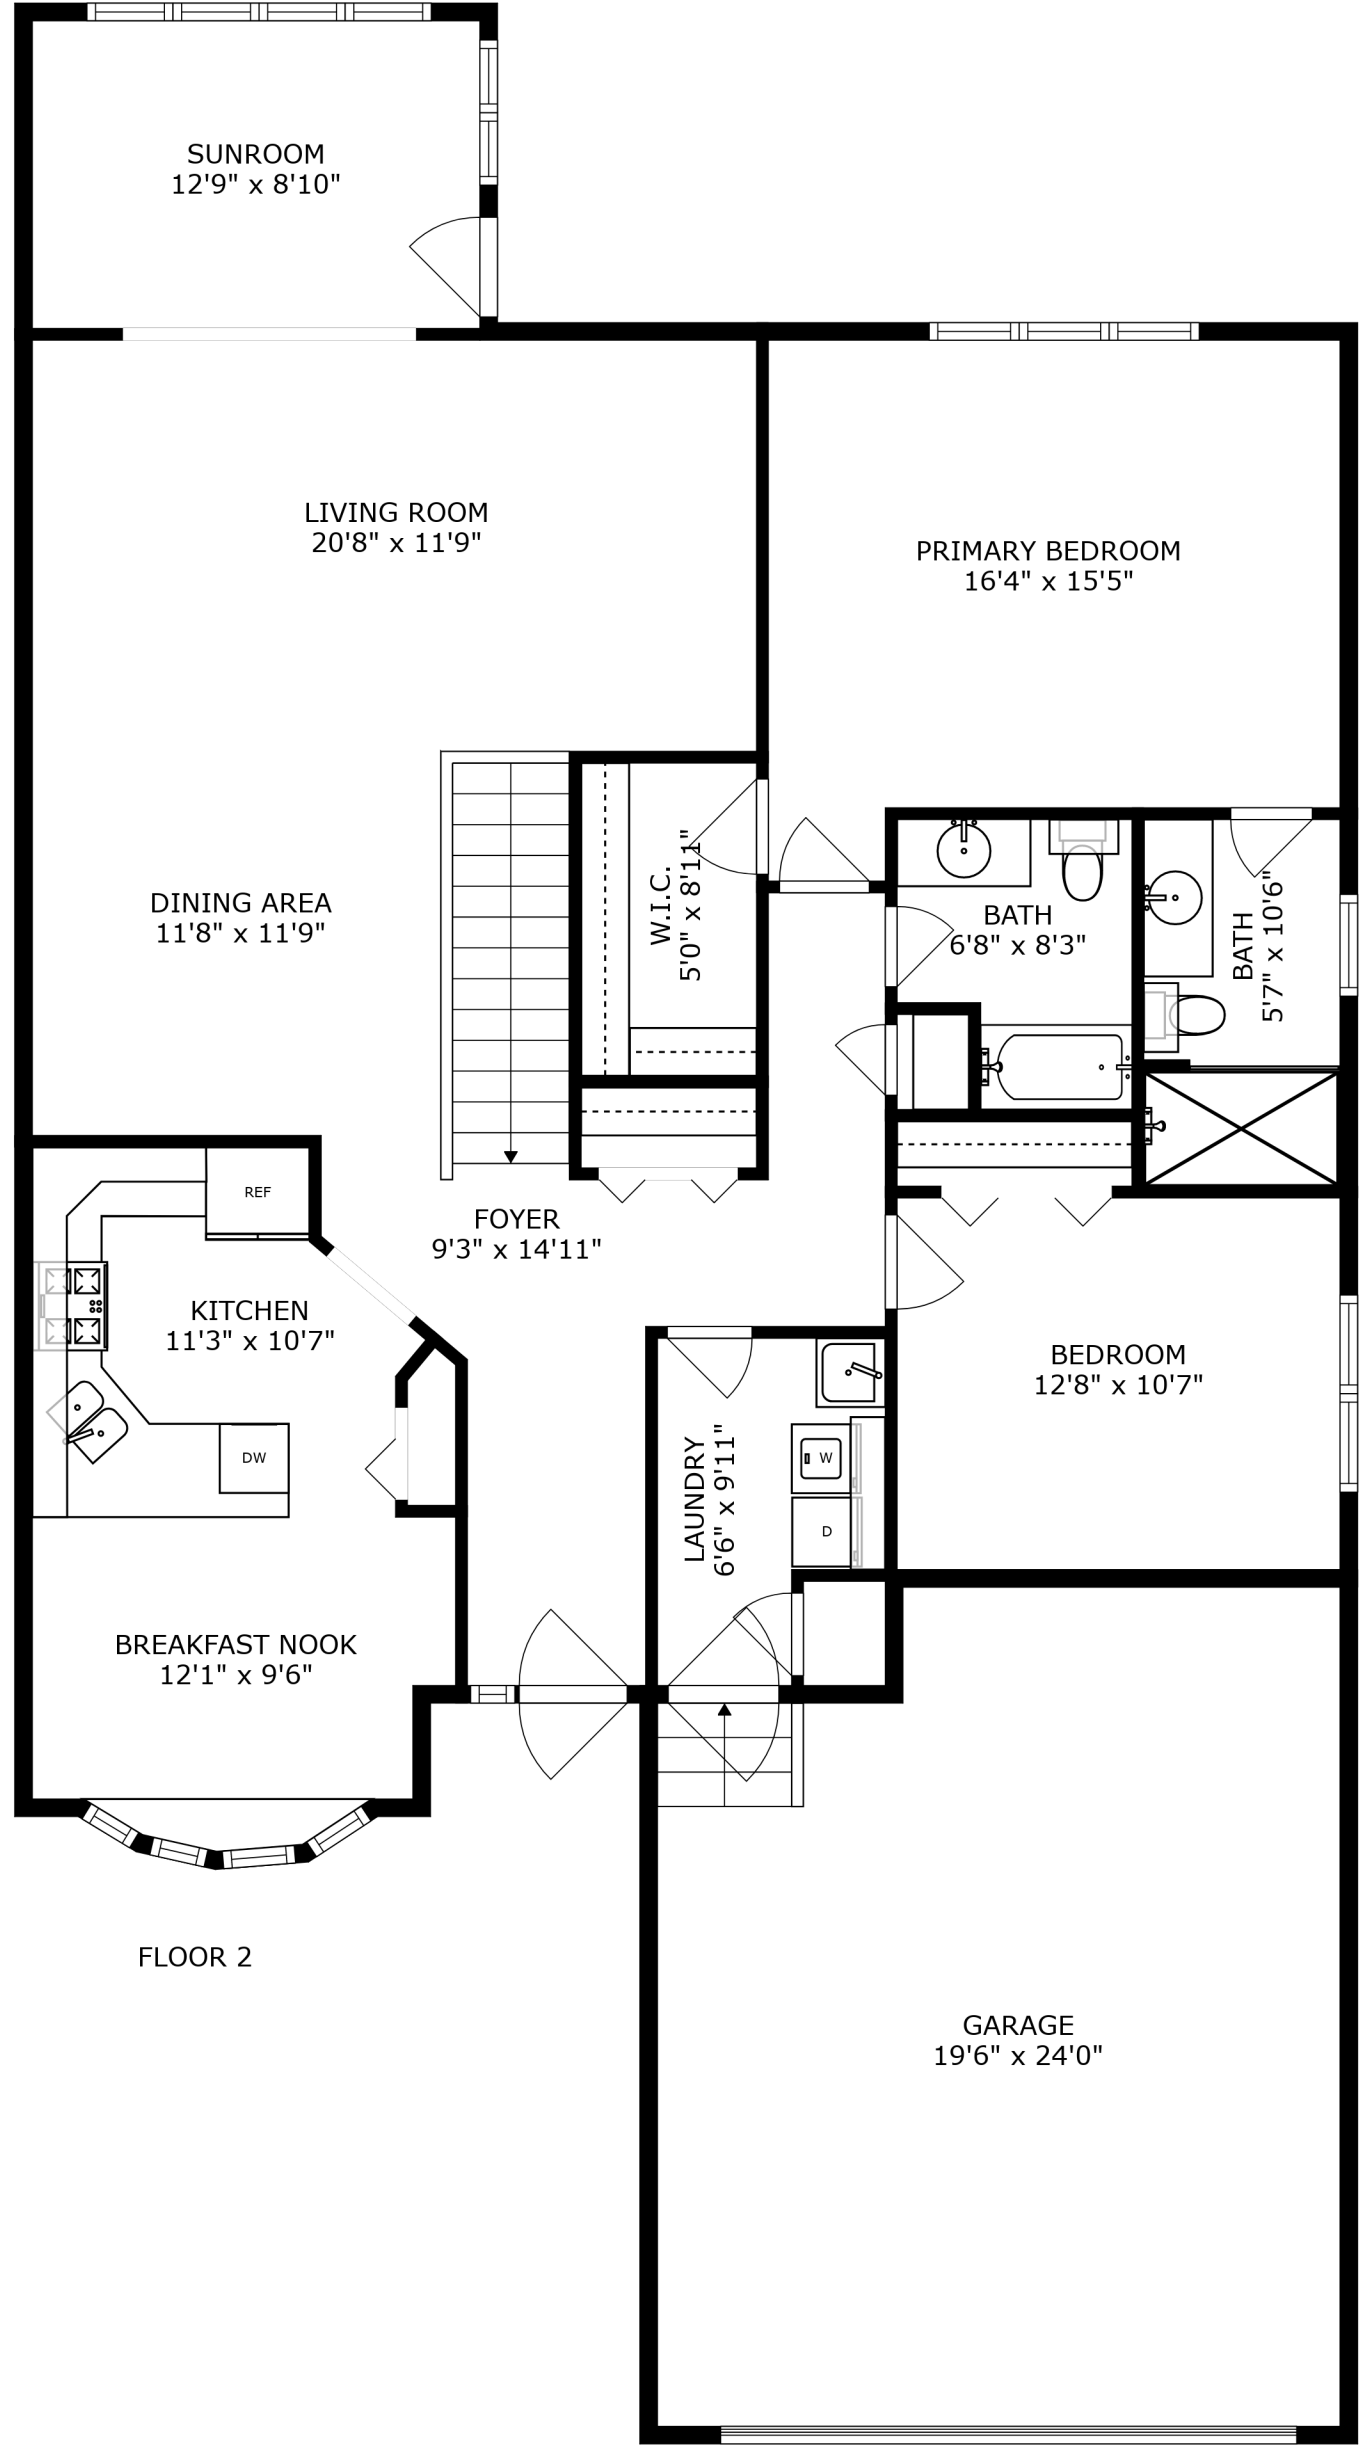

FLOOR 1

FLOOR 2

SIZES AND DIMENSIONS ARE APPROXIMATE, ACTUAL MAY VARY.

SIZES AND DIMENSIONS ARE APPROXIMATE, ACTUAL MAY VARY.

REF

STORAGE
11'8" x 23'6"

RECREATION ROOM
25'4" x 23'6"

BASEMENT
37'4" x 17'10"

BATH
10'3" x 5'4"