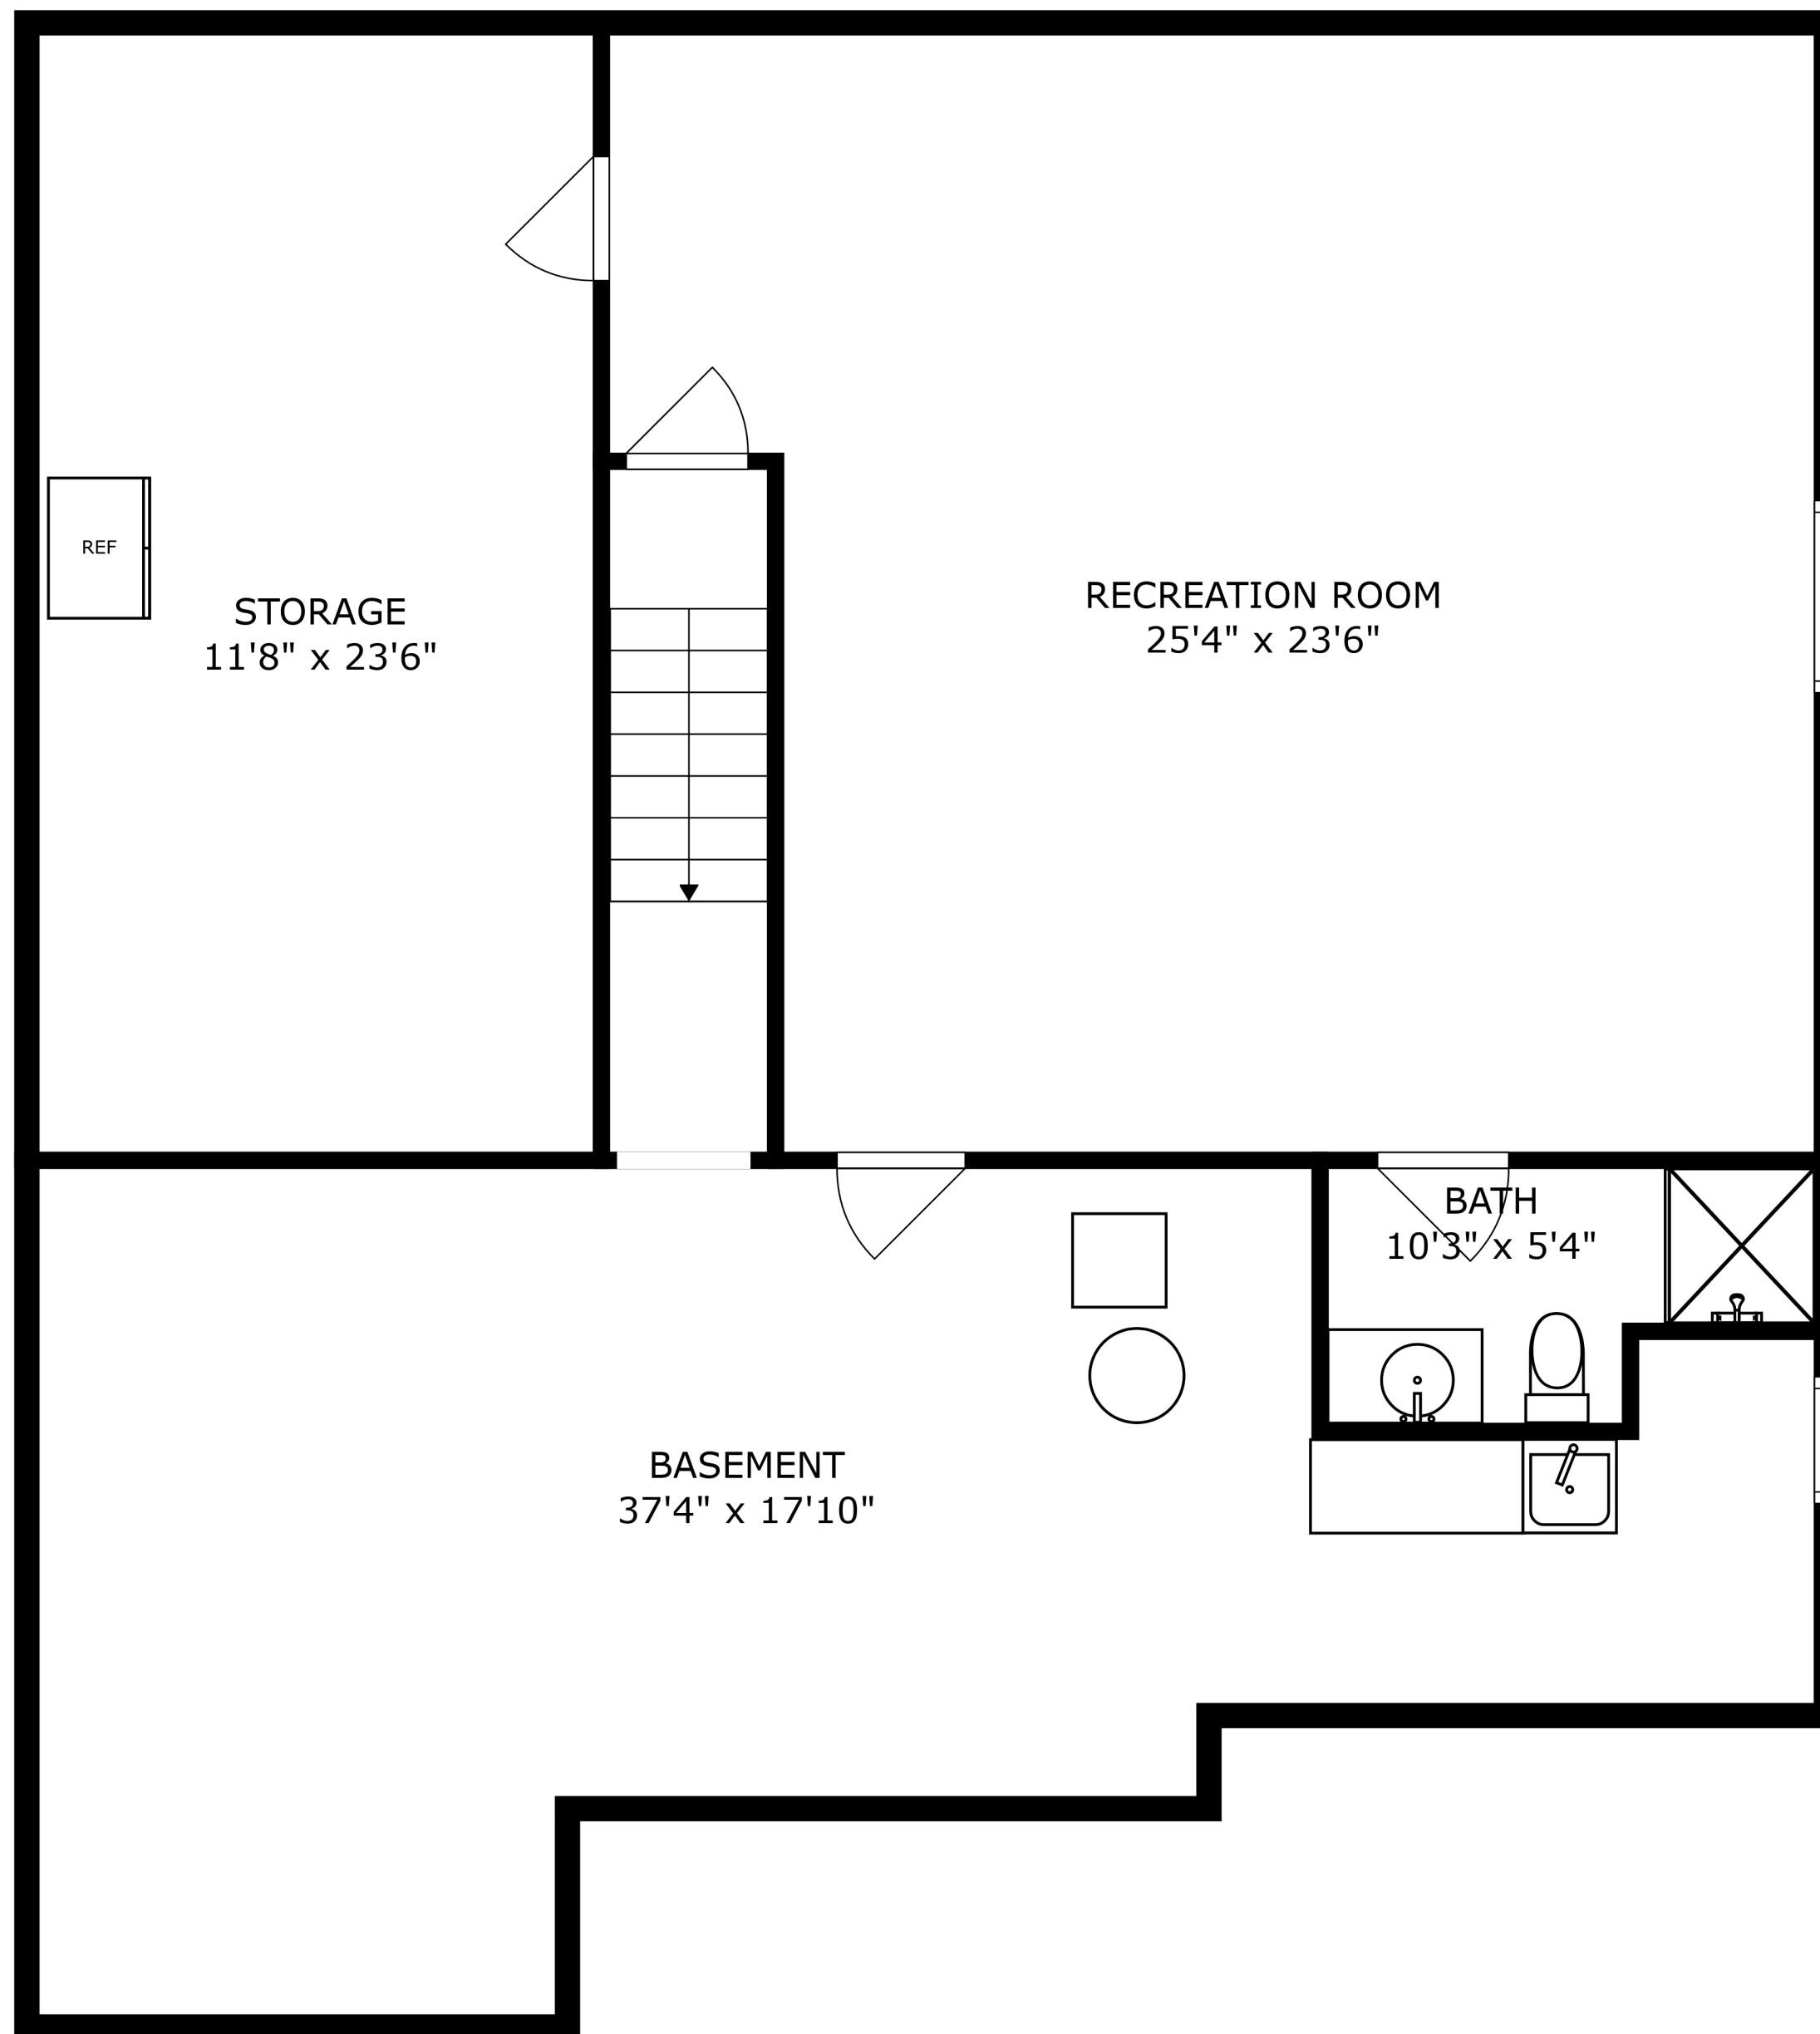

FLOOR 1

FLOOR 2

SIZES AND DIMENSIONS ARE APPROXIMATE, ACTUAL MAY VARY.

SIZES AND DIMENSIONS ARE APPROXIMATE, ACTUAL MAY VARY.

REF

STORAGE
11'8" x 23'6"

RECREATION ROOM
25'4" x 23'6"

BASEMENT
37'4" x 17'10"

BATH
10'3" x 5'4"