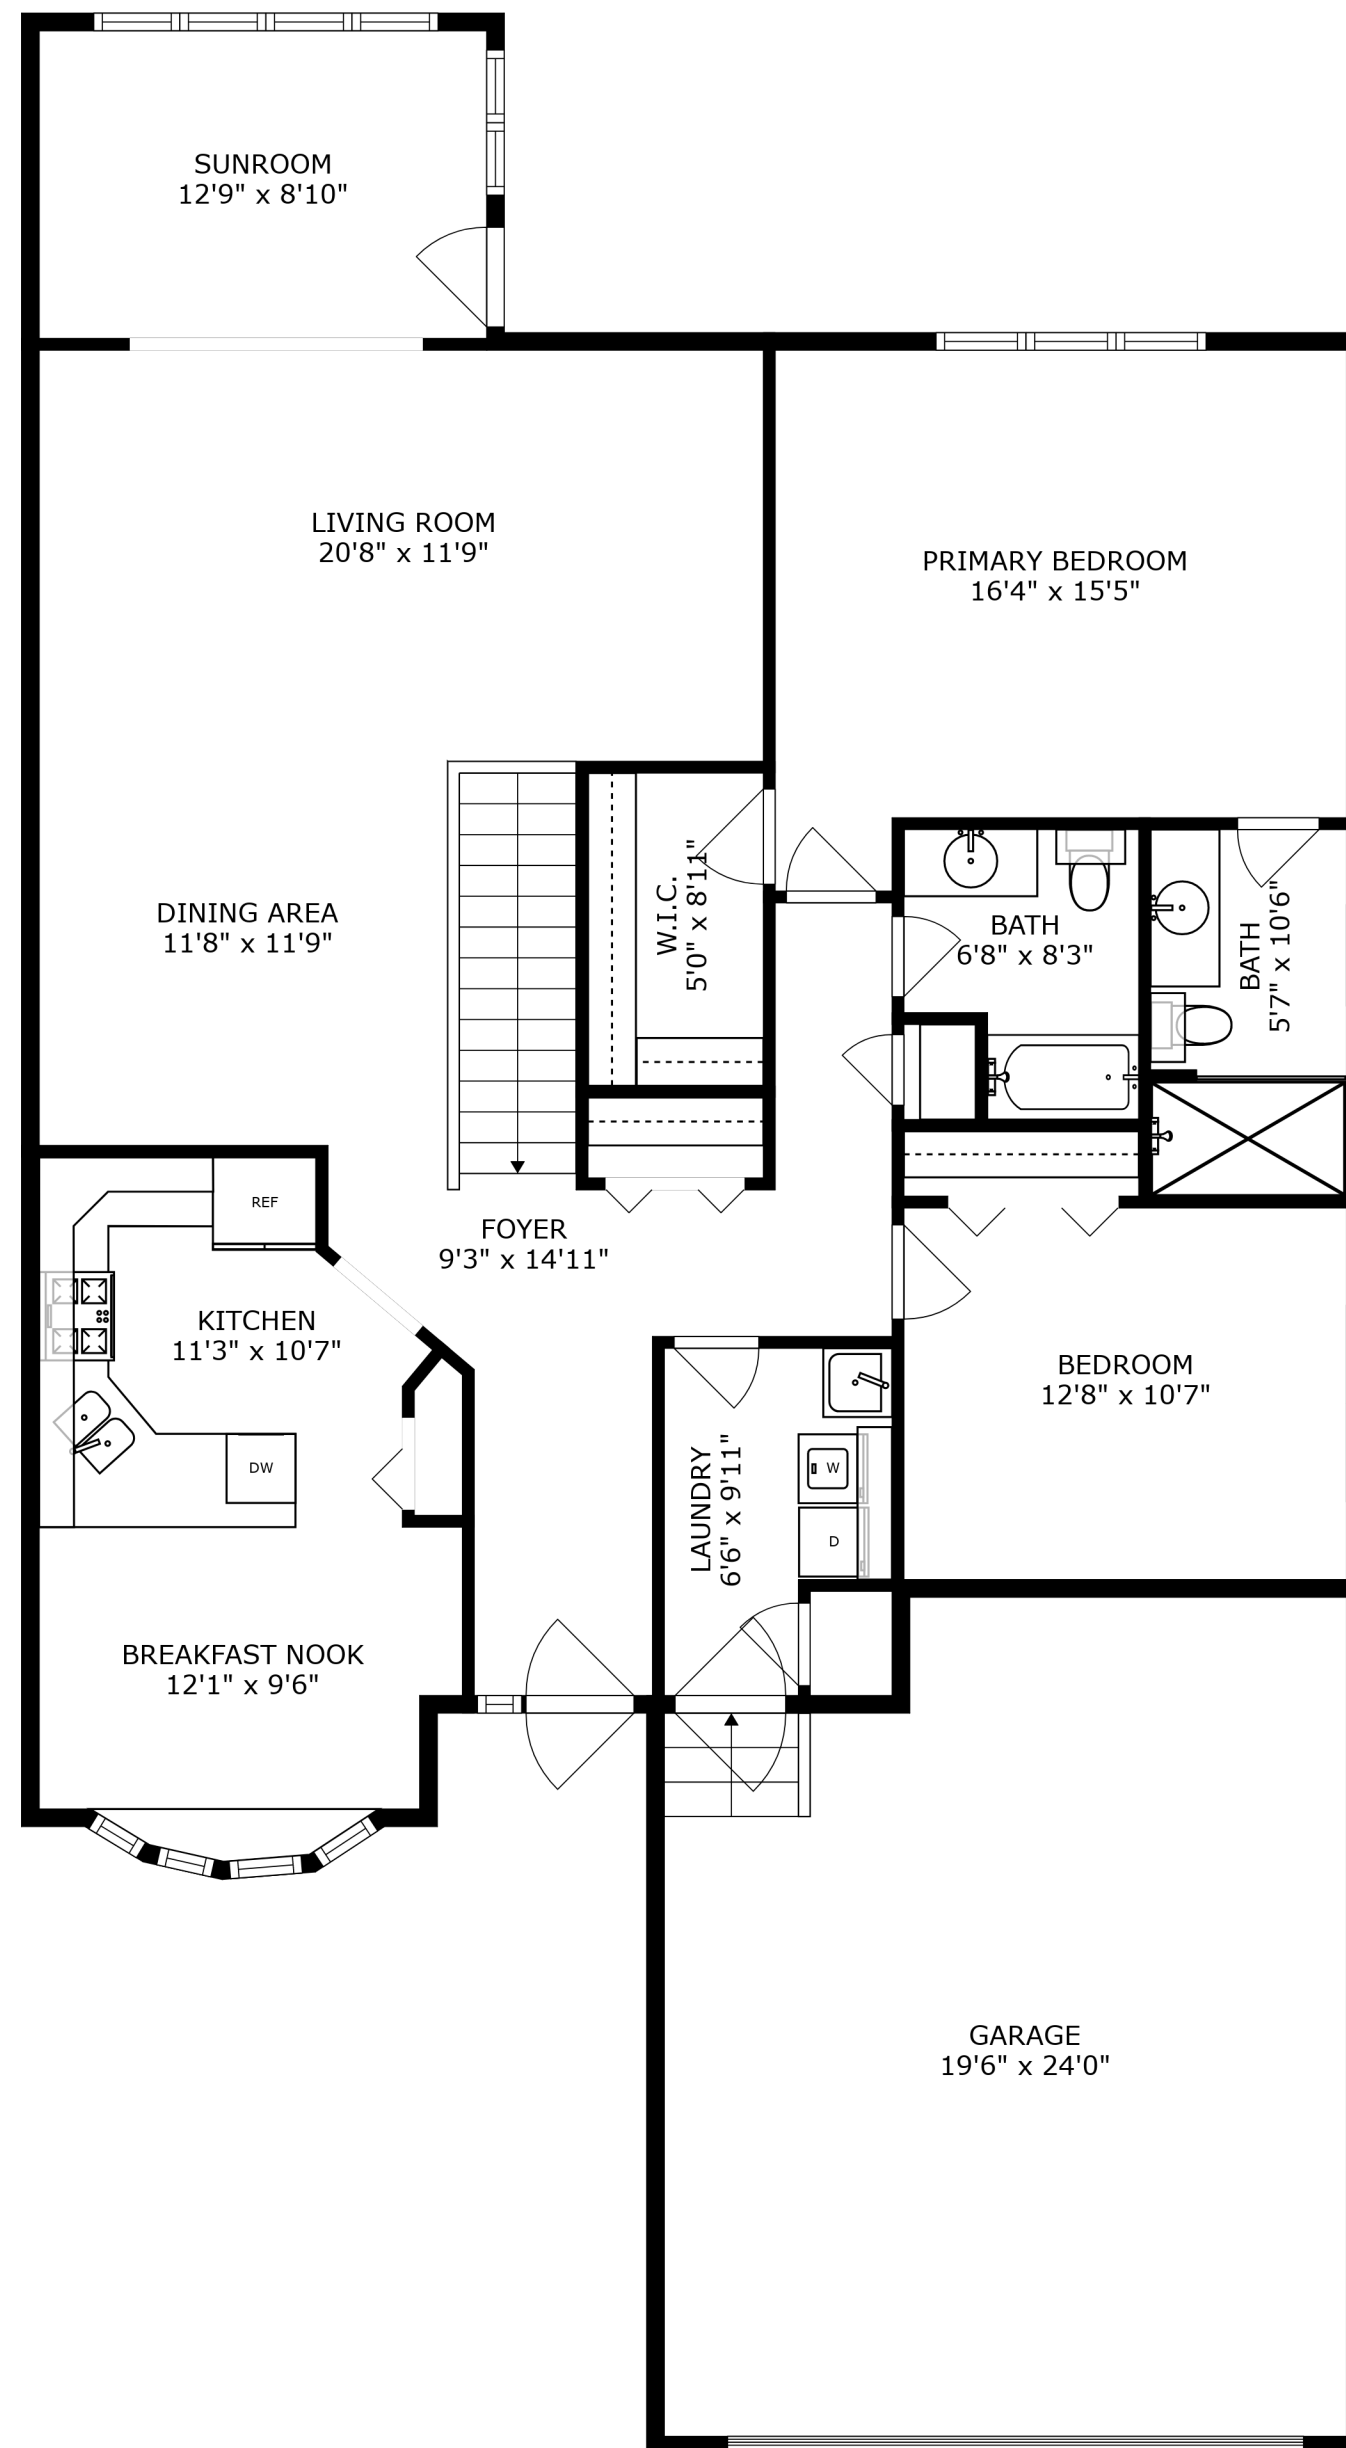

FLOOR 1

FLOOR 2

SIZES AND DIMENSIONS ARE APPROXIMATE, ACTUAL MAY VARY.

SIZES AND DIMENSIONS ARE APPROXIMATE, ACTUAL MAY VARY.

REF

STORAGE
11'8" x 23'6"

RECREATION ROOM
25'4" x 23'6"

BASEMENT
37'4" x 17'10"

BATH
10'3" x 5'4"