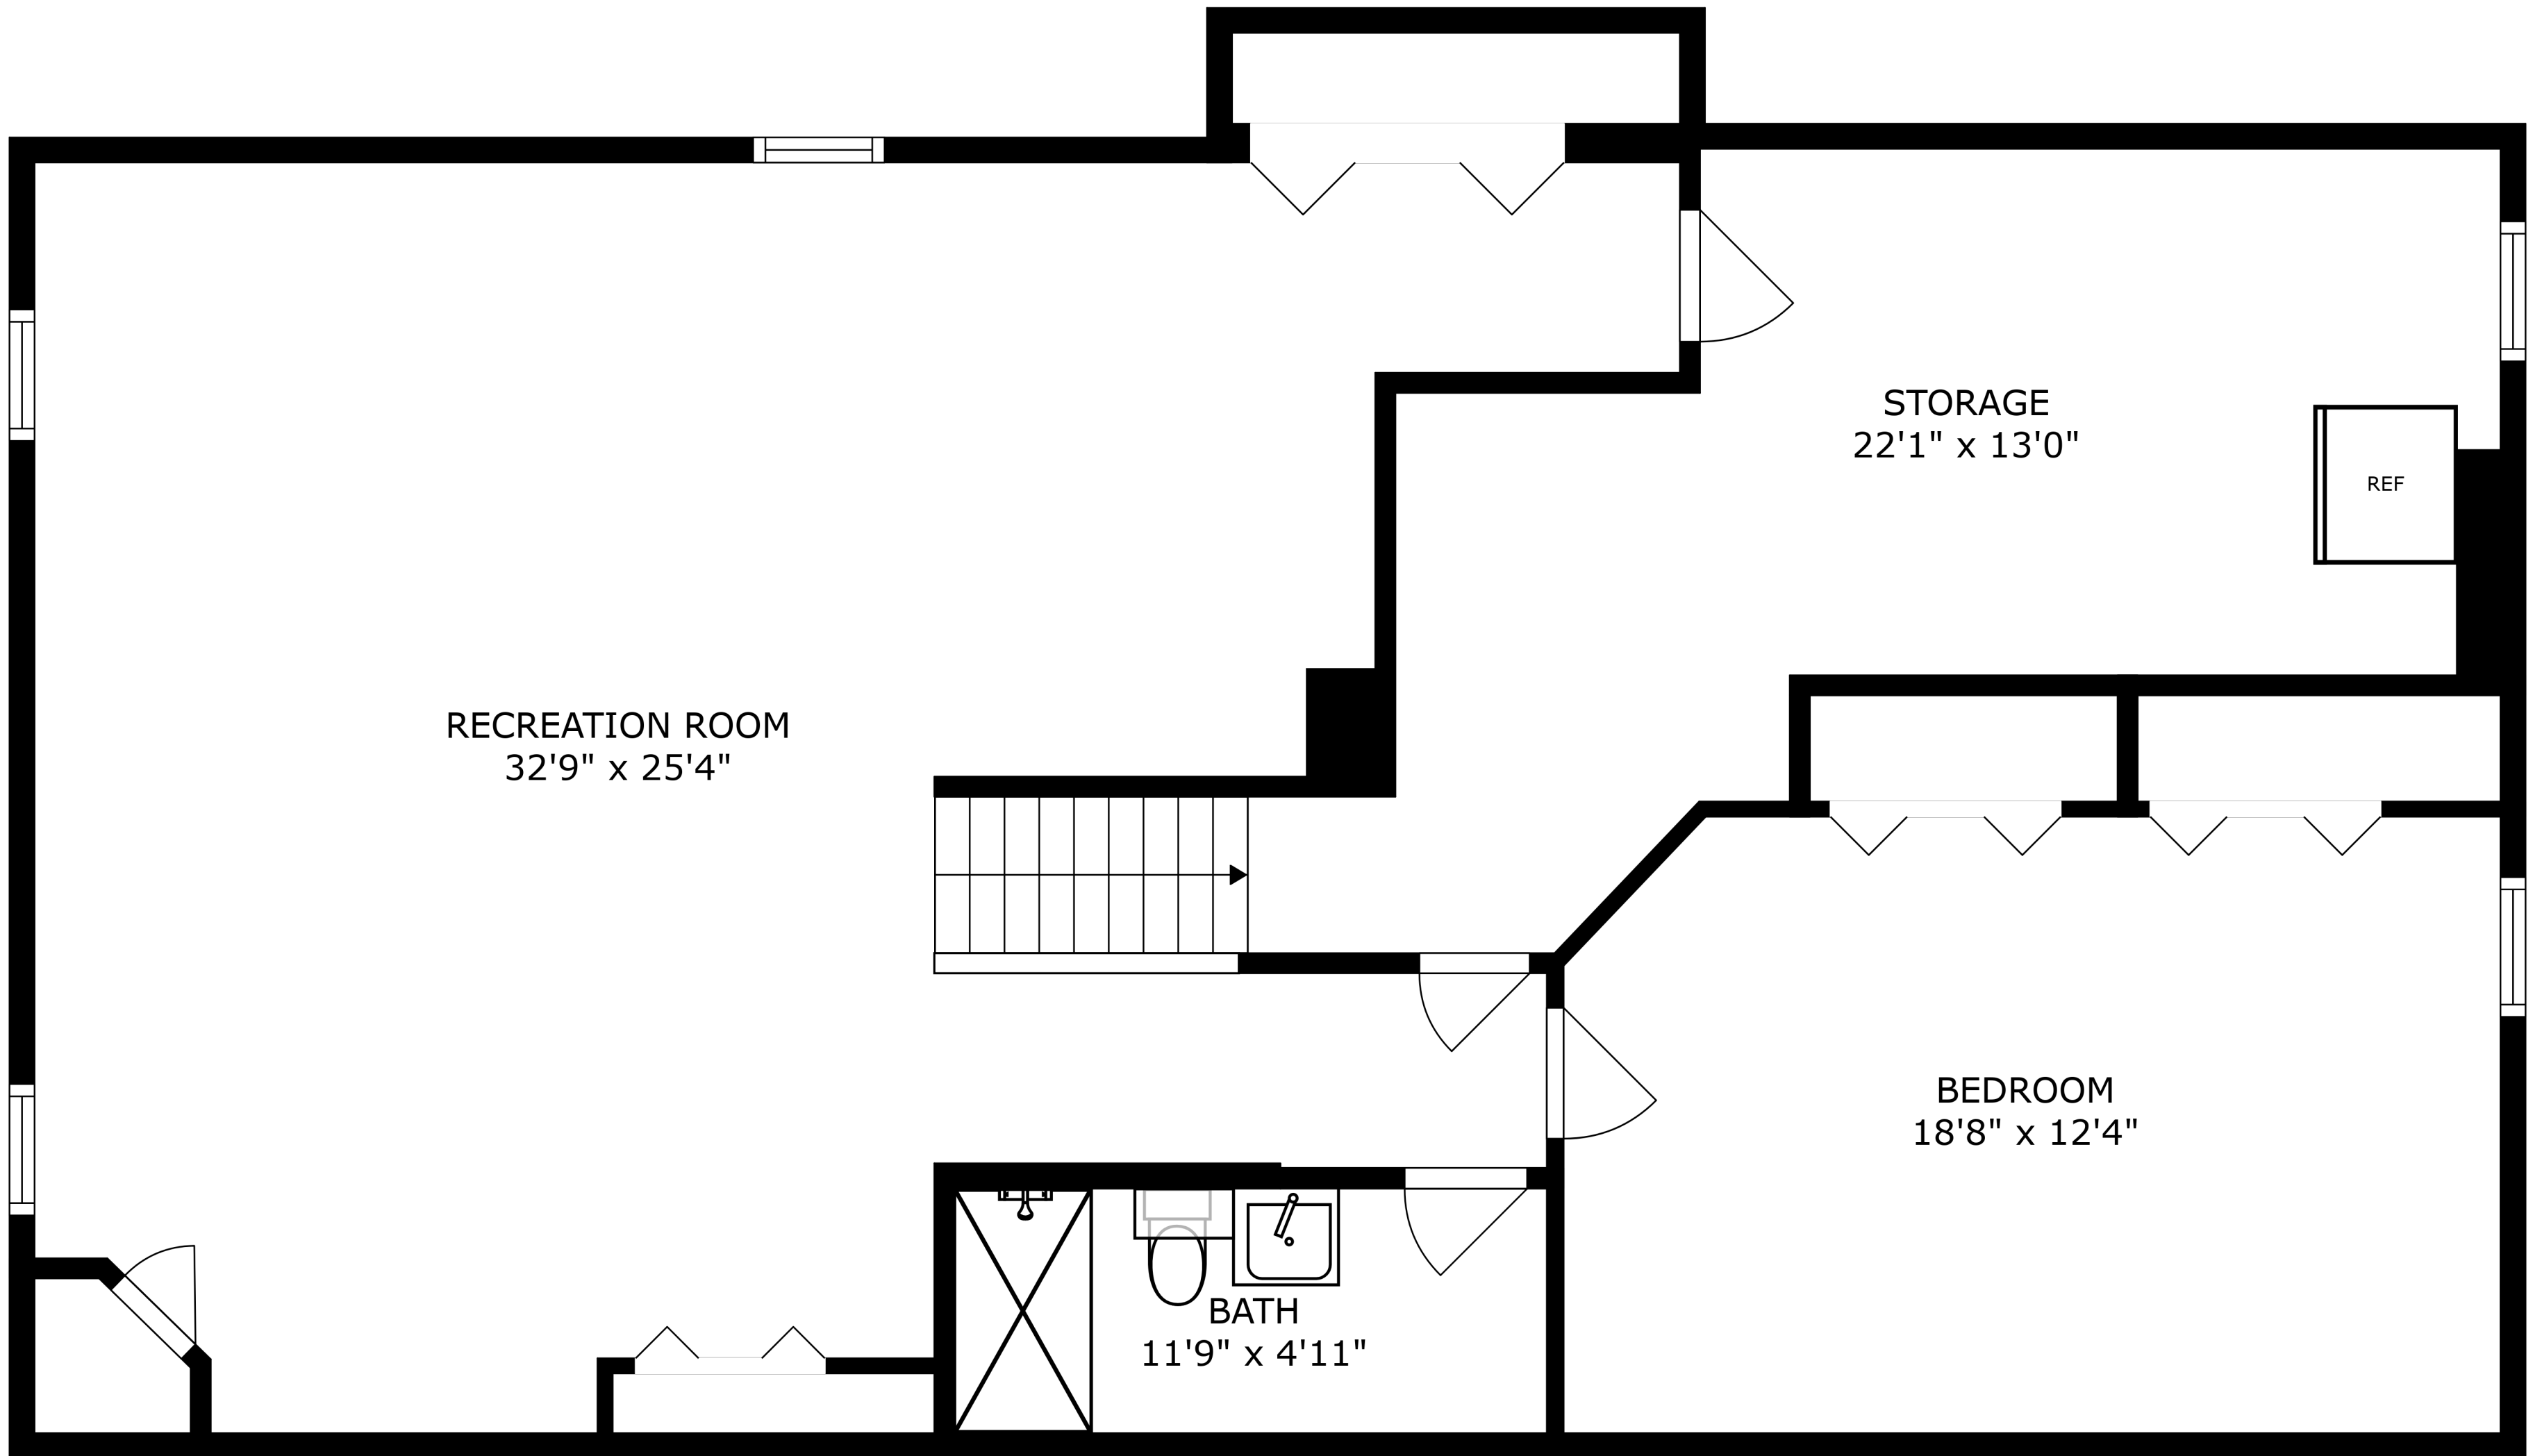

SIZES AND DIMENSIONS ARE APPROXIMATE, ACTUAL MAY VARY.

SIZES AND DIMENSIONS ARE APPROXIMATE, ACTUAL MAY VARY.

SIZES AND DIMENSIONS ARE APPROXIMATE, ACTUAL MAY VARY.

RECREATION ROOM
32'9" x 25'4"

STORAGE
22'1" x 13'0"

REF

BEDROOM
18'8" x 12'4"

BATH
11'9" x 4'11"