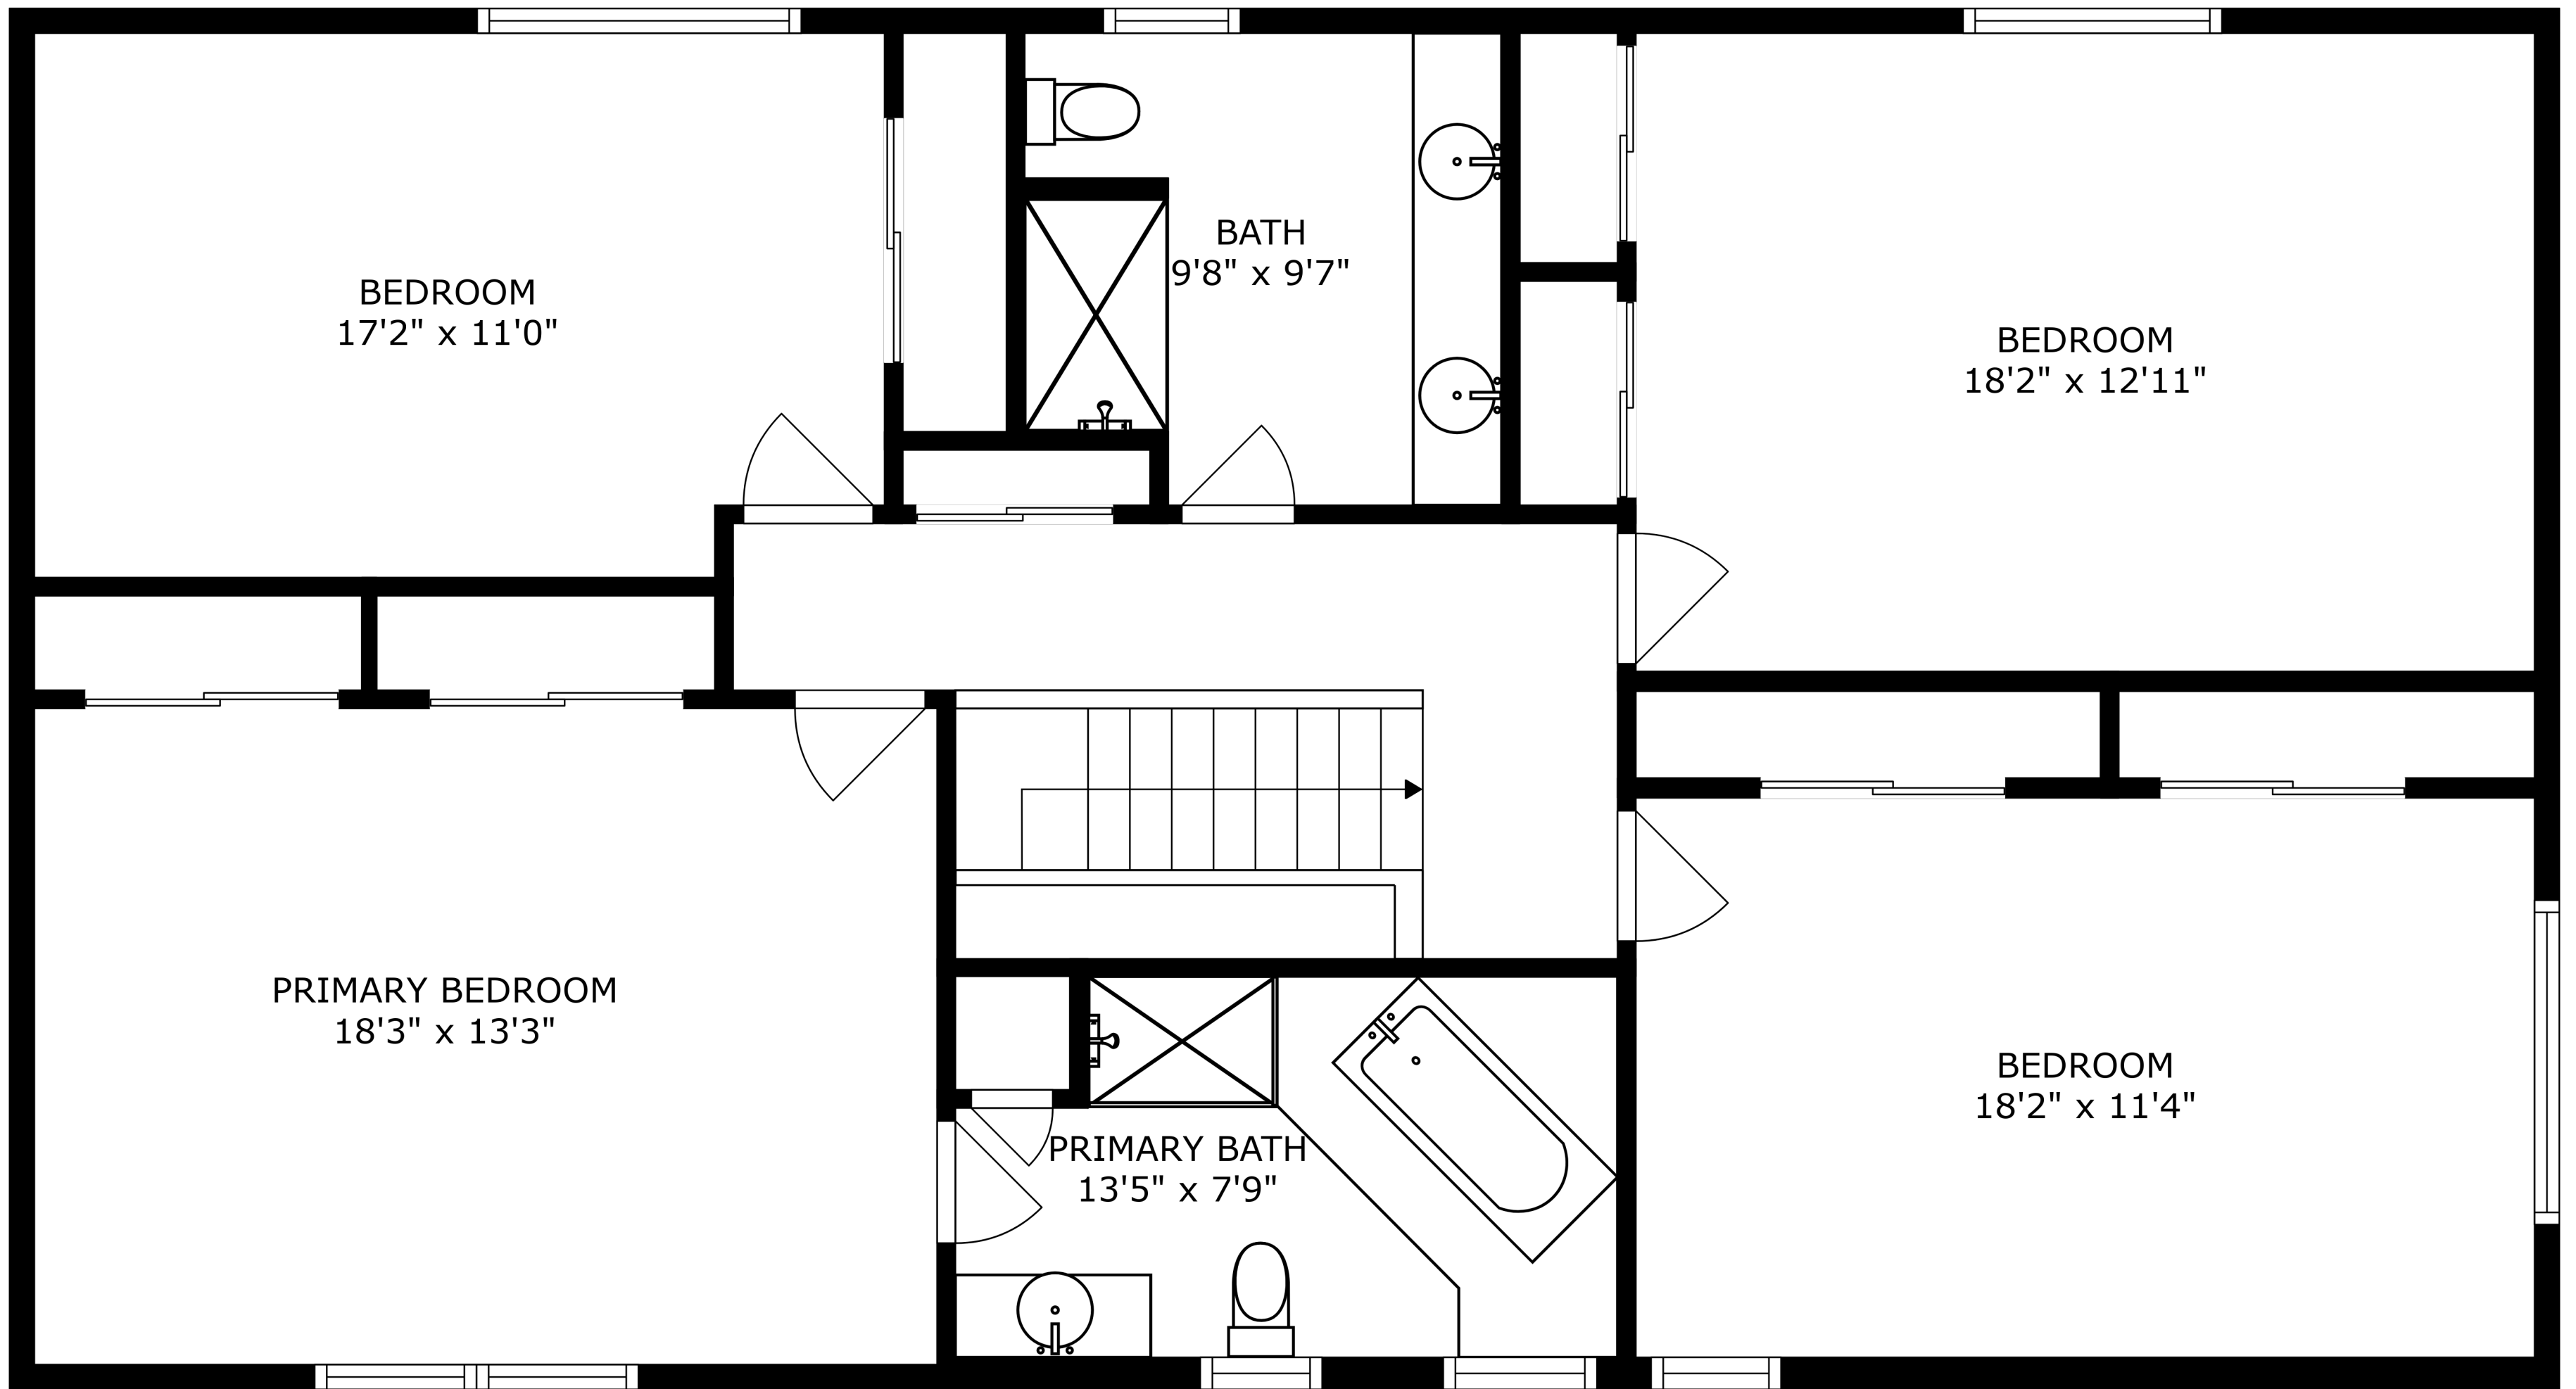

SIZES AND DIMENSIONS ARE APPROXIMATE, ACTUAL MAY VARY.

SIZES AND DIMENSIONS ARE APPROXIMATE, ACTUAL MAY VARY.

SIZES AND DIMENSIONS ARE APPROXIMATE, ACTUAL MAY VARY.

RECREATION ROOM
32'9" x 25'4"

STORAGE
22'1" x 13'0"

REF

BEDROOM
18'8" x 12'4"

BATH
11'9" x 4'11"