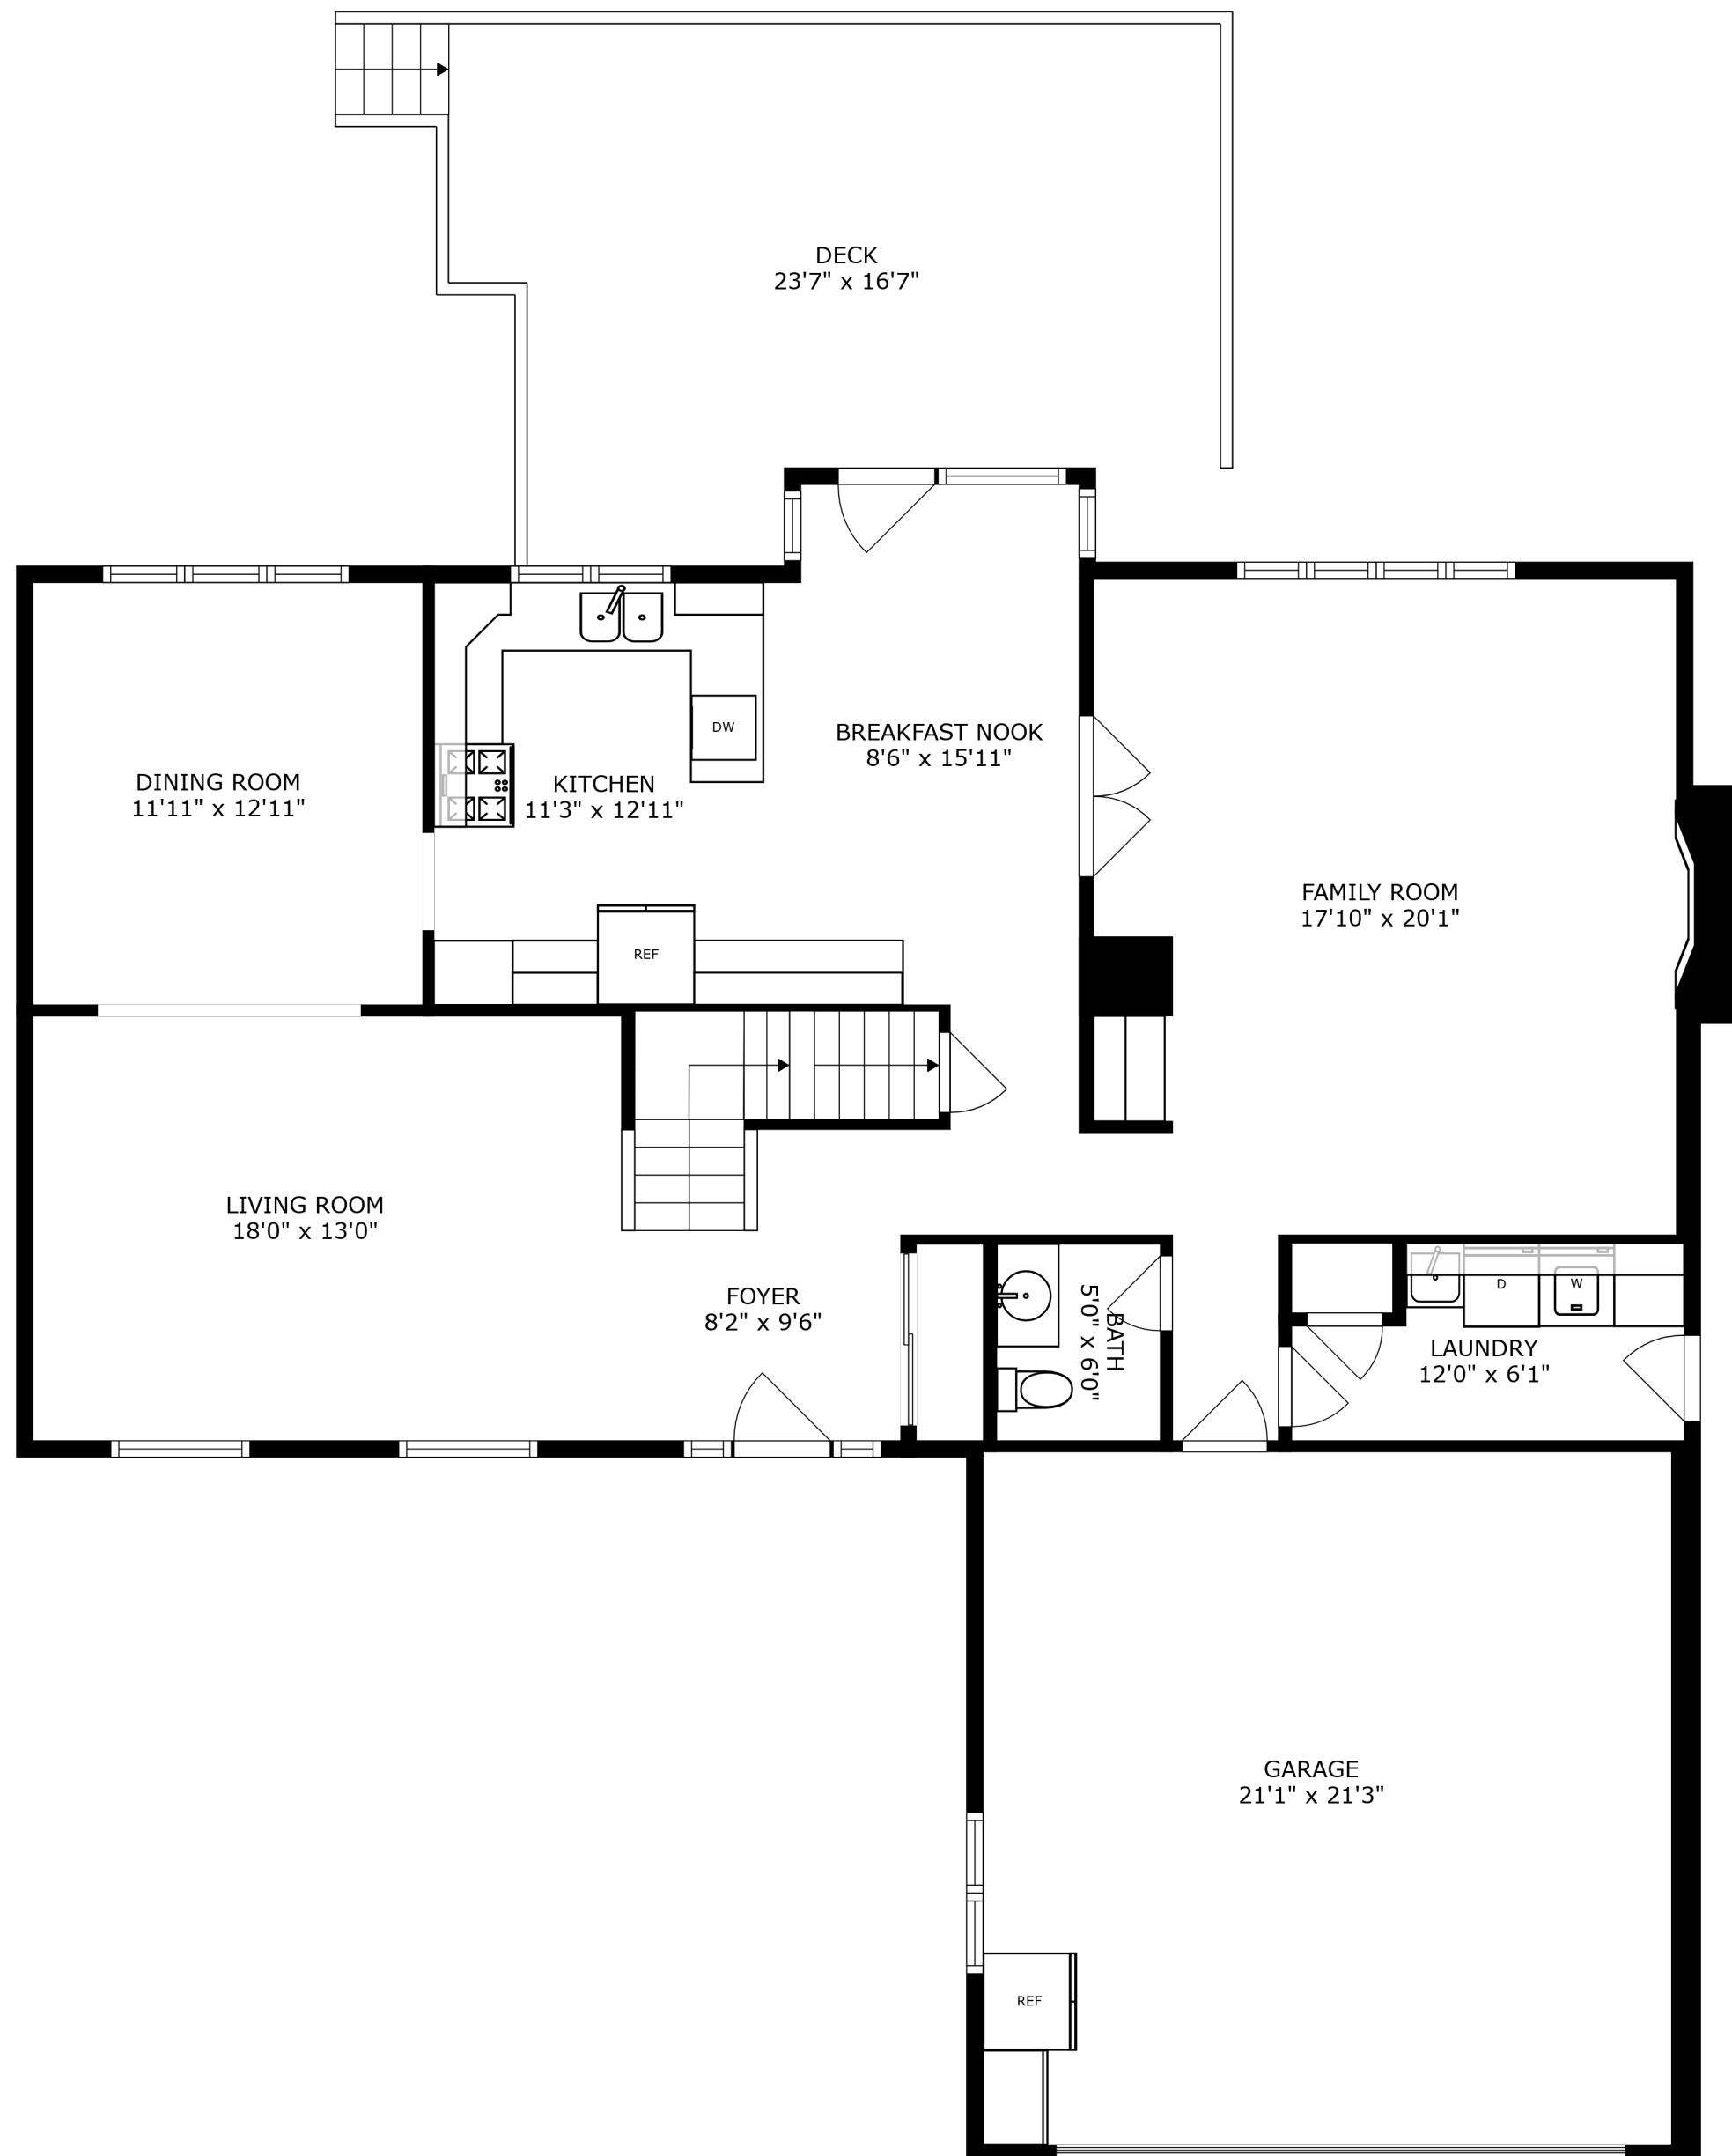

SIZES AND DIMENSIONS ARE APPROXIMATE, ACTUAL MAY VARY.

SIZES AND DIMENSIONS ARE APPROXIMATE, ACTUAL MAY VARY.

SIZES AND DIMENSIONS ARE APPROXIMATE, ACTUAL MAY VARY.

RECREATION ROOM
32'9" x 25'4"

STORAGE
22'1" x 13'0"

REF

BEDROOM
18'8" x 12'4"

BATH
11'9" x 4'11"