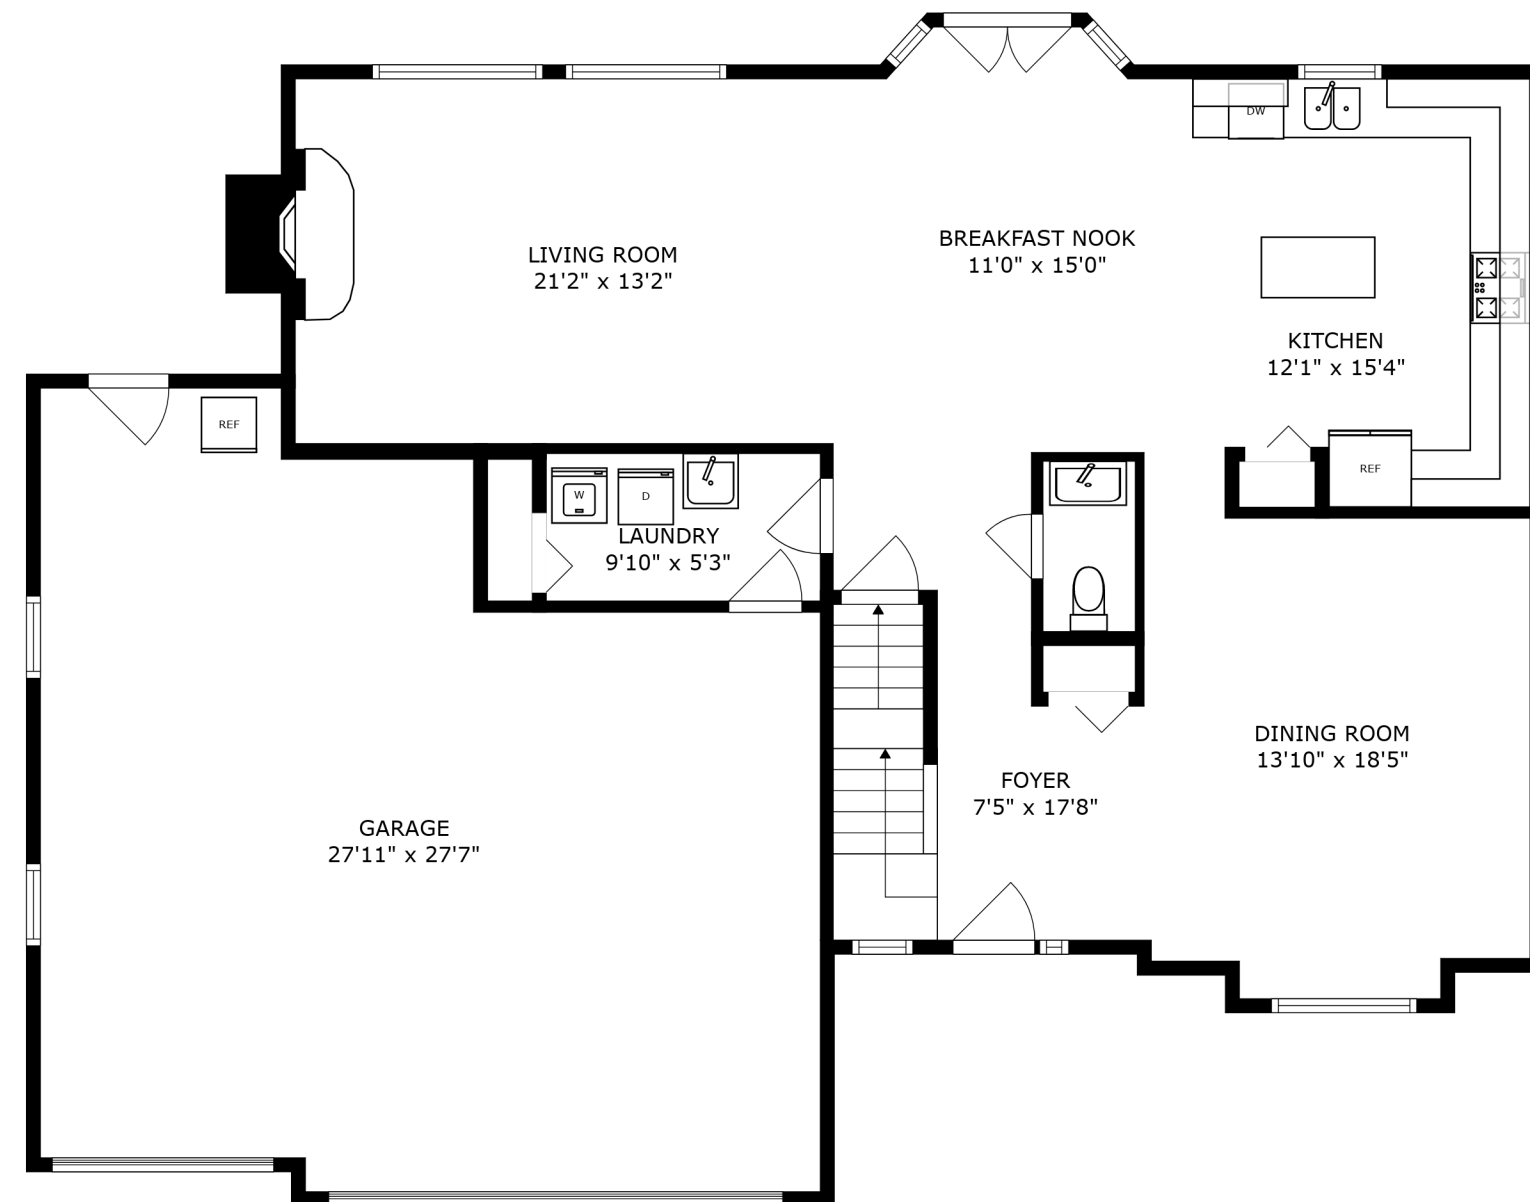

FLOOR 3

FLOOR 1

FLOOR 2

SIZES AND DIMENSIONS ARE APPROXIMATE, ACTUAL MAY VARY.

SIZES AND DIMENSIONS ARE APPROXIMATE, ACTUAL MAY VARY.

SIZES AND DIMENSIONS ARE APPROXIMATE, ACTUAL MAY VARY.

UTILITY
11'8" x 12'9"

REF

RECREATION ROOM
31'5" x 32'0"

BATH
11'11" x 4'7"

BATH

11'11" x 4'7"