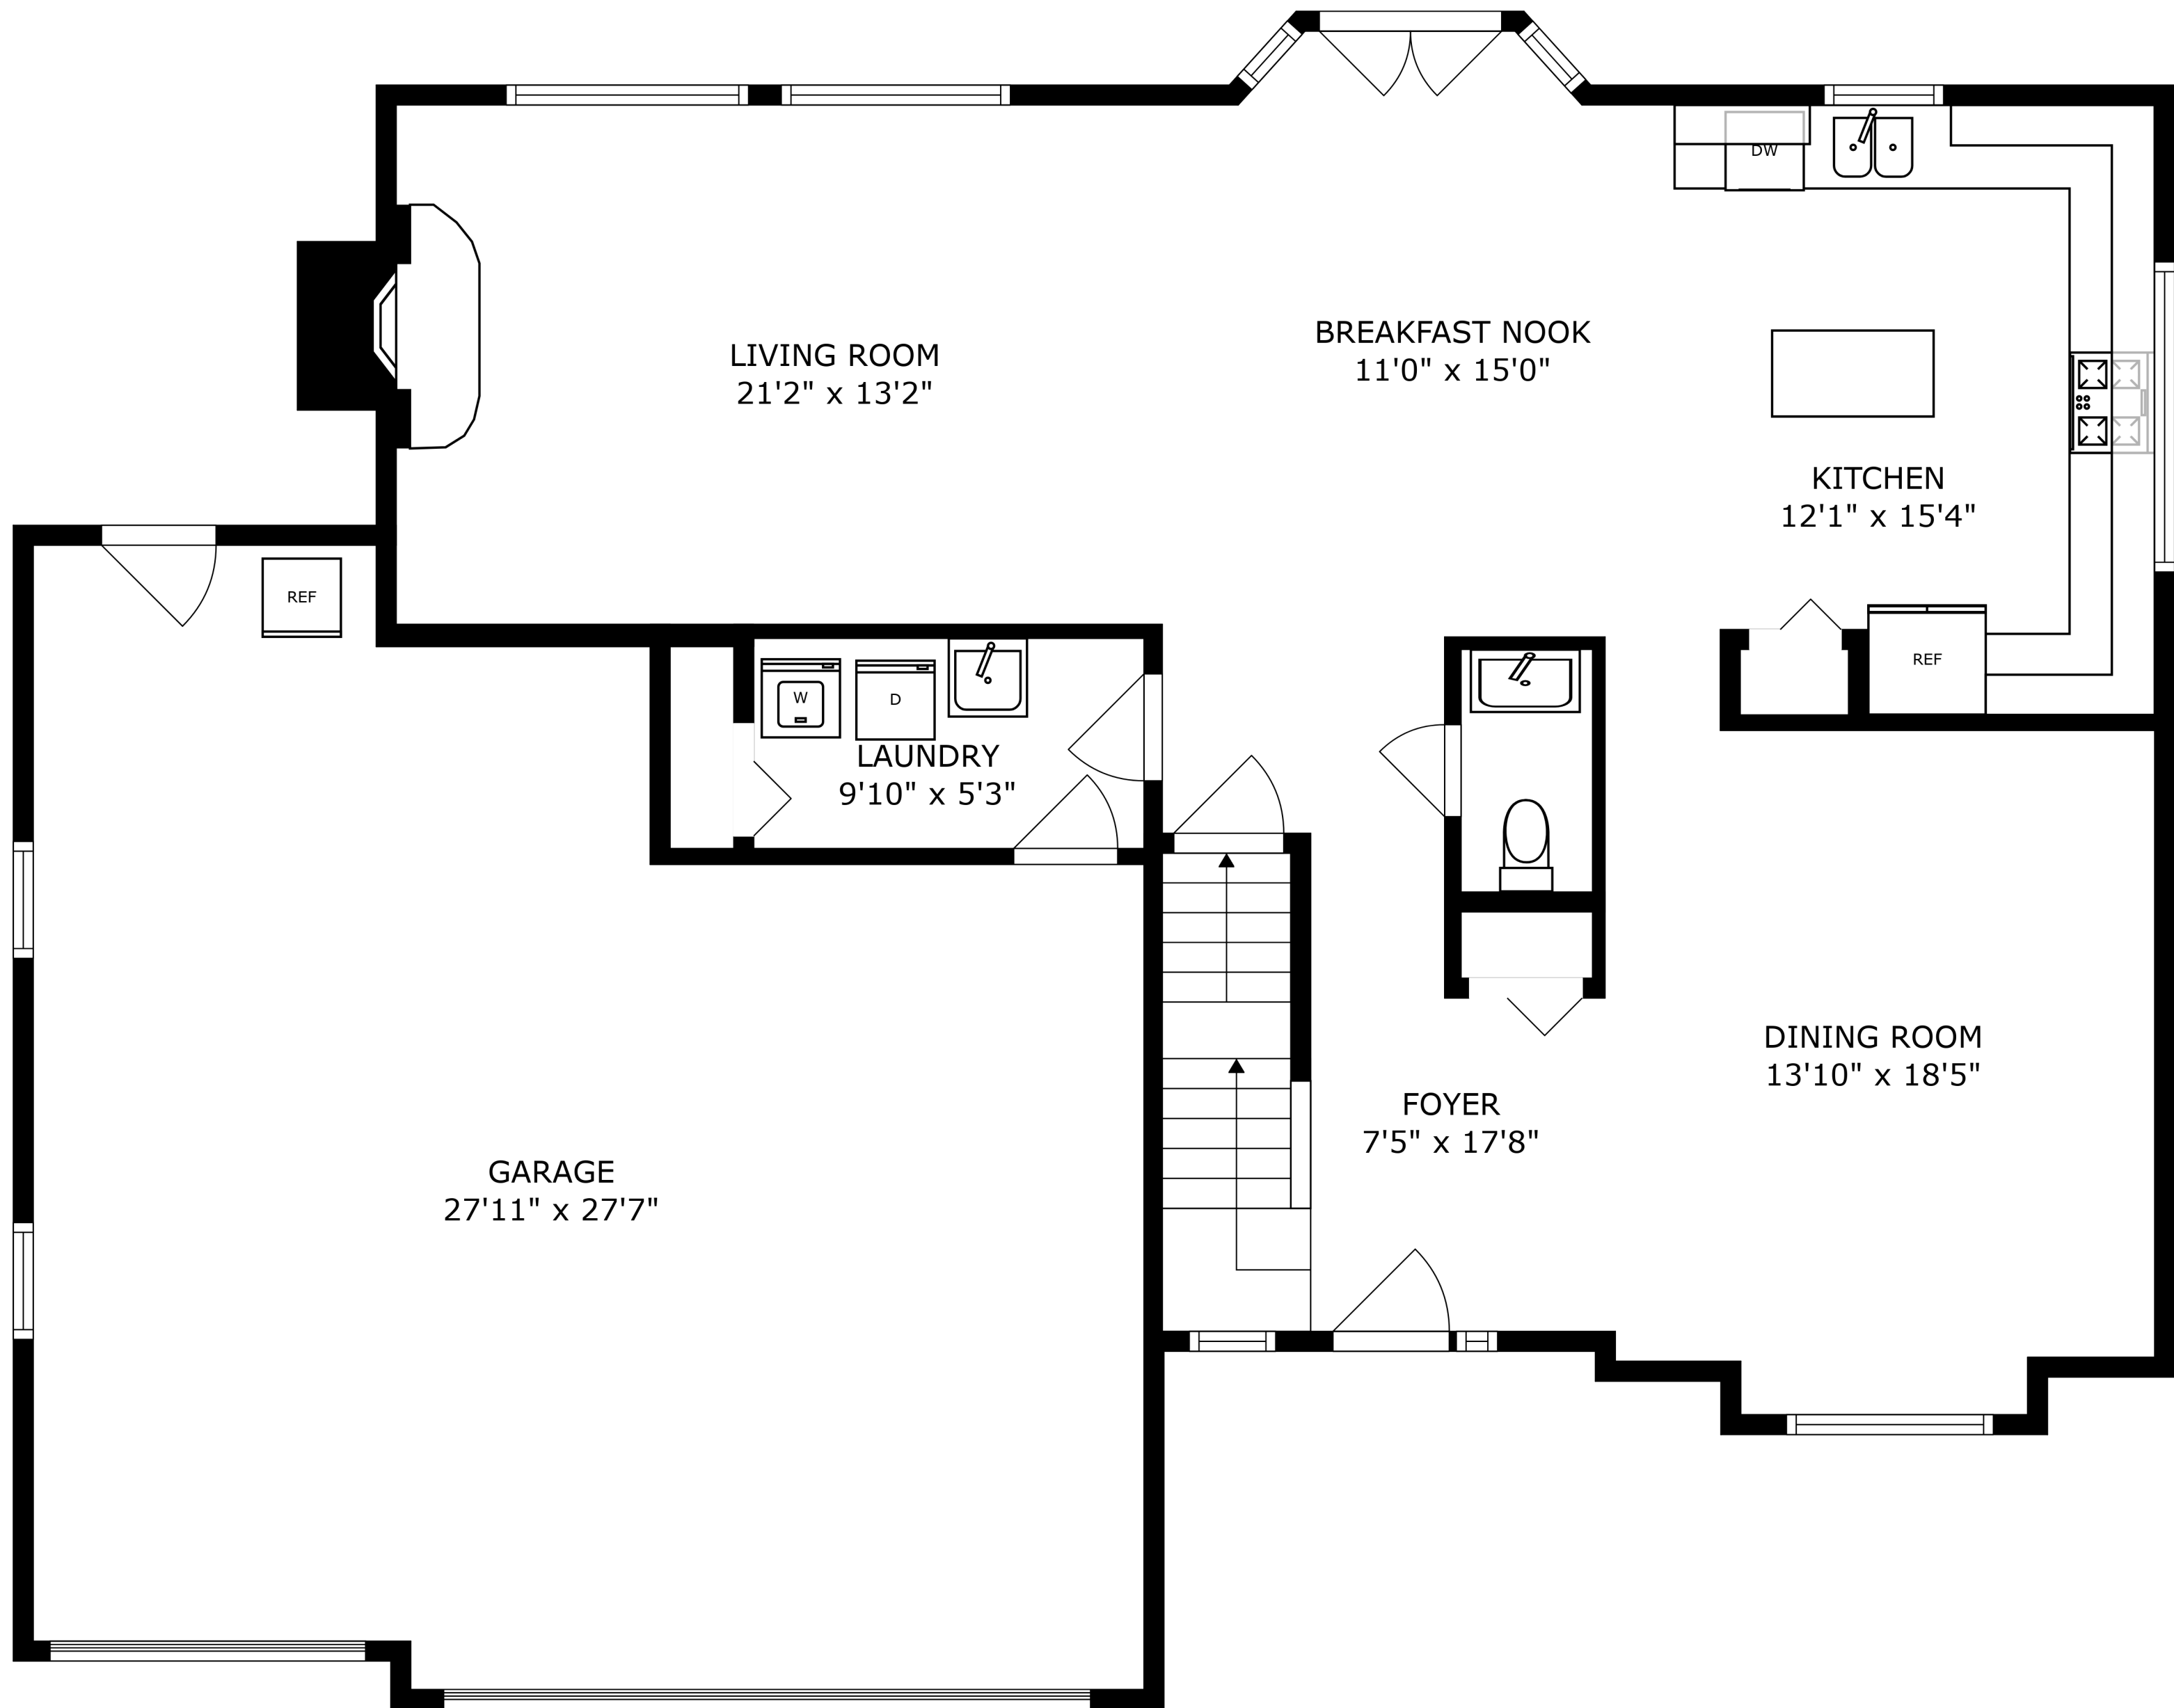

FLOOR 3

FLOOR 1

FLOOR 2

SIZES AND DIMENSIONS ARE APPROXIMATE, ACTUAL MAY VARY.

SIZES AND DIMENSIONS ARE APPROXIMATE, ACTUAL MAY VARY.

SIZES AND DIMENSIONS ARE APPROXIMATE, ACTUAL MAY VARY.

UTILITY
11'8" x 12'9"

REF

RECREATION ROOM
31'5" x 32'0"

BATH
11'11" x 4'7"

BATH

11'11" x 4'7"