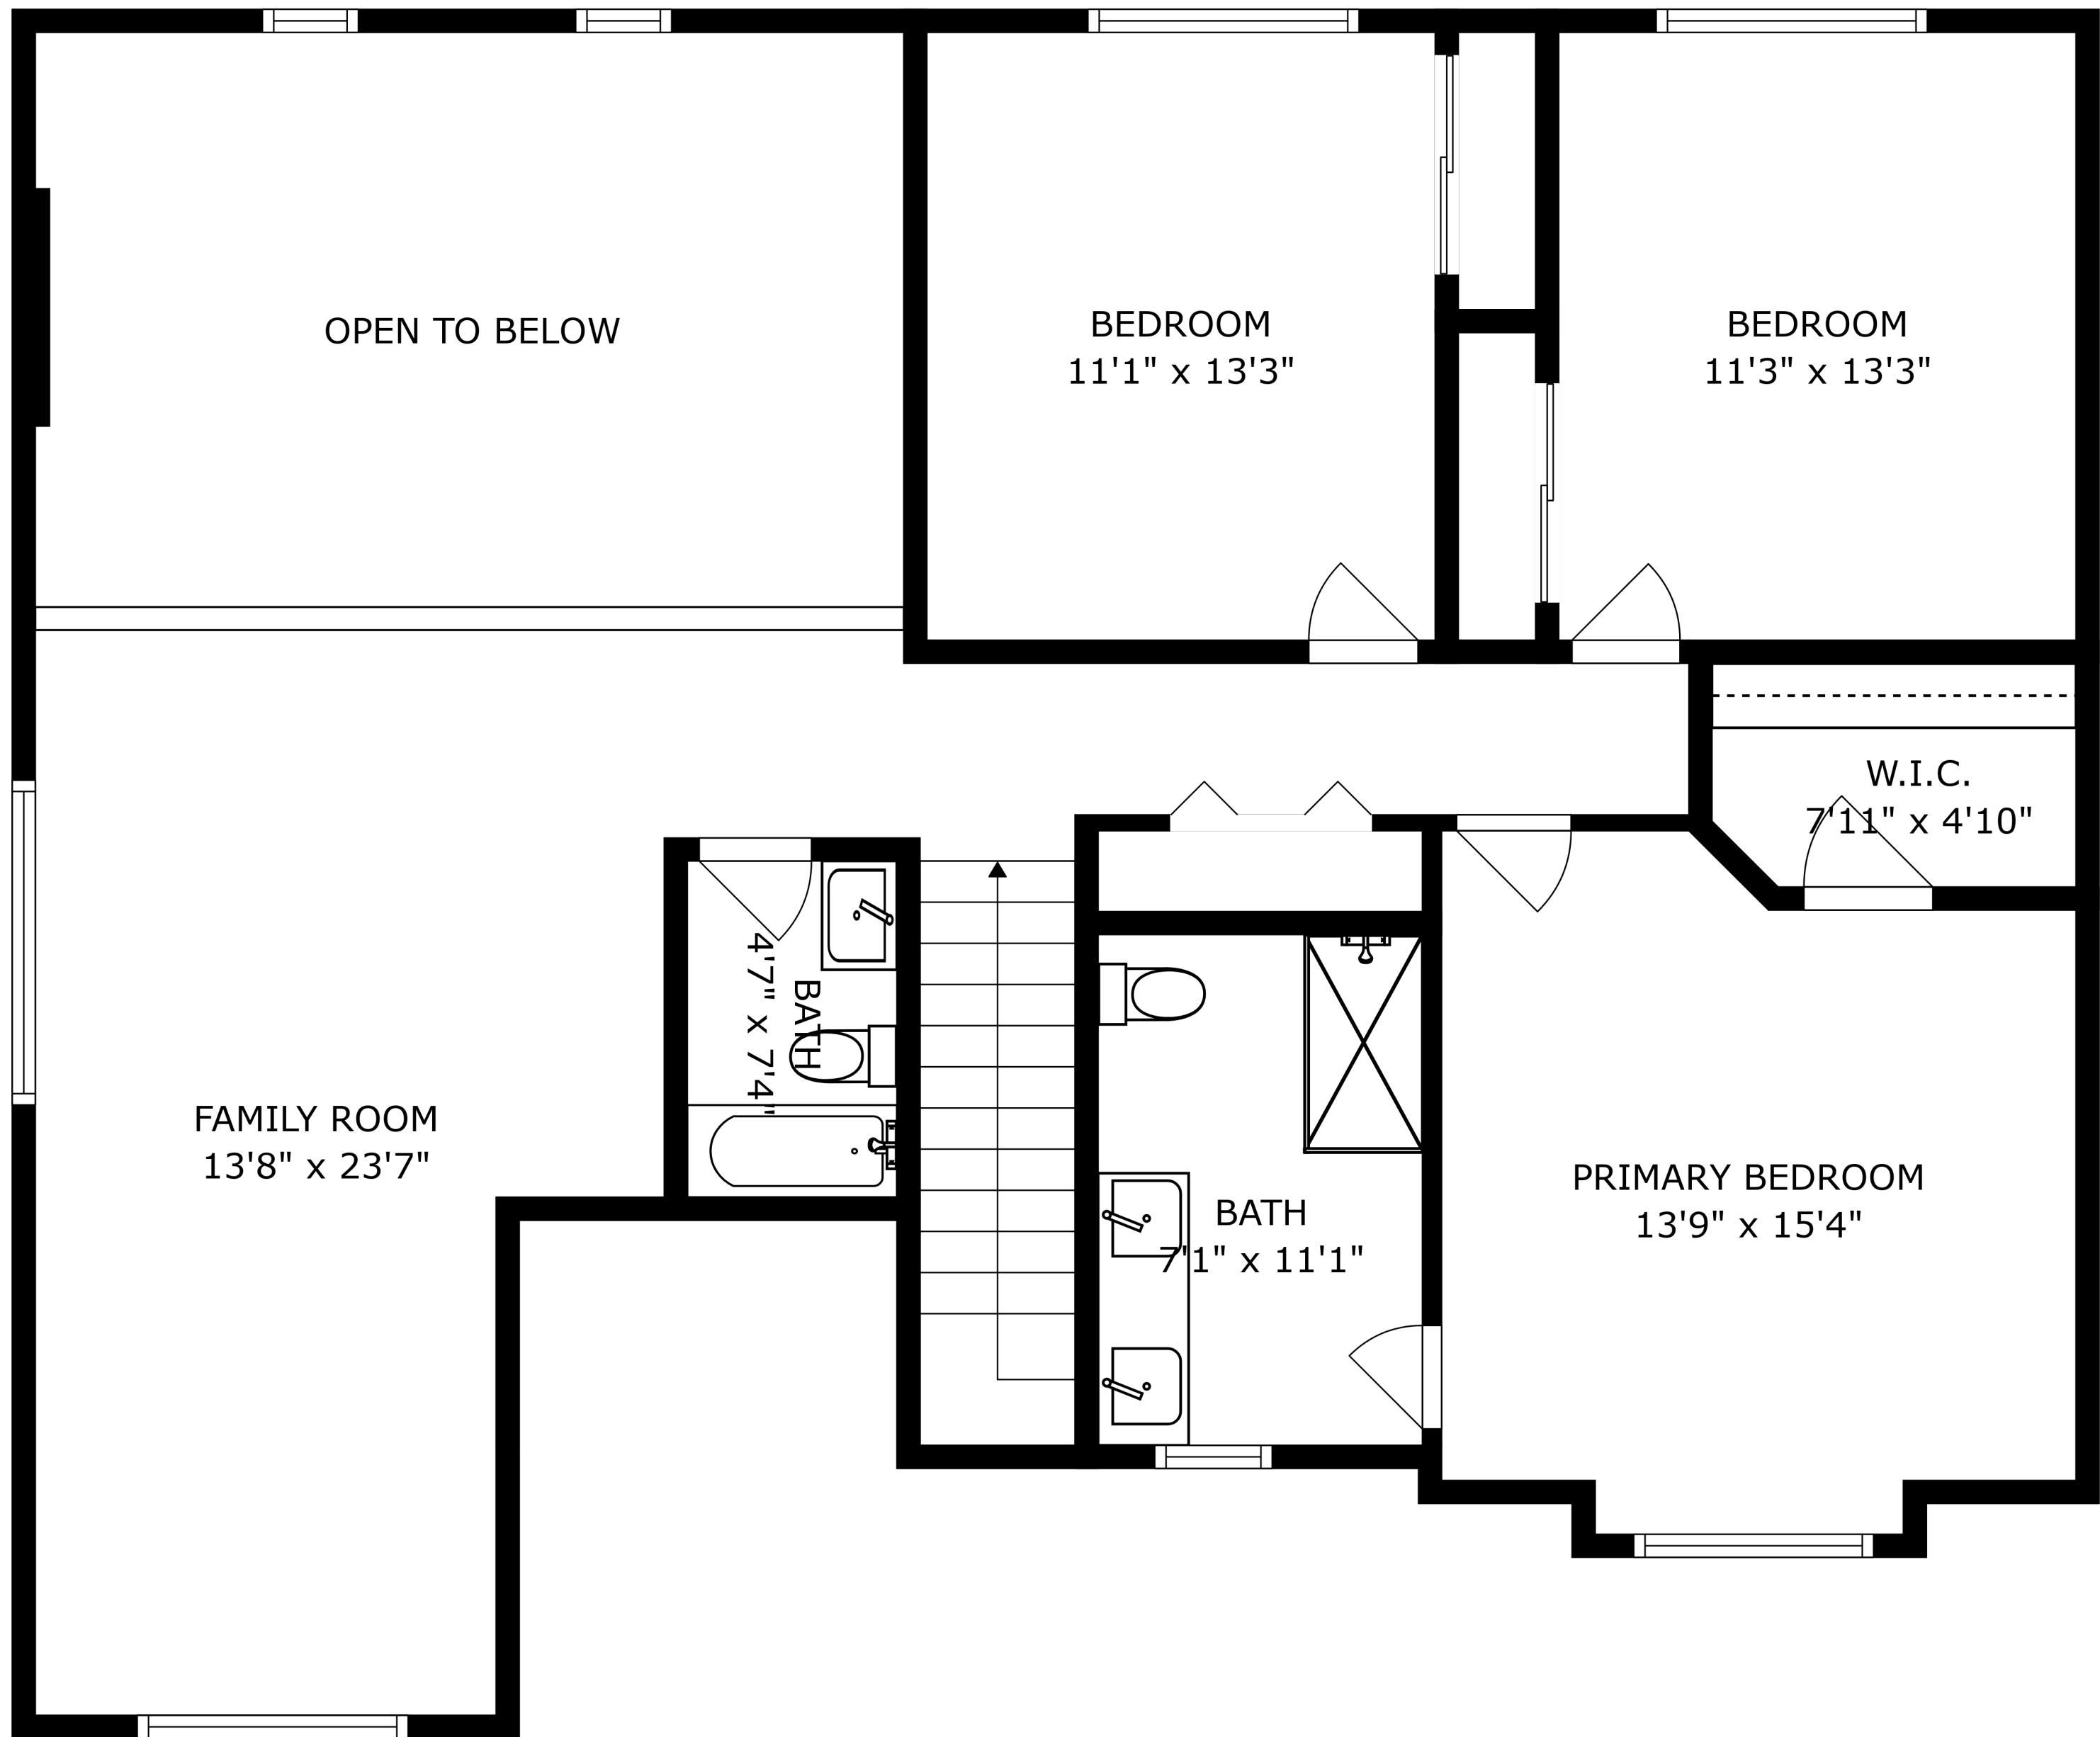

FLOOR 3

FLOOR 1

FLOOR 2

SIZES AND DIMENSIONS ARE APPROXIMATE, ACTUAL MAY VARY.

SIZES AND DIMENSIONS ARE APPROXIMATE, ACTUAL MAY VARY.

SIZES AND DIMENSIONS ARE APPROXIMATE, ACTUAL MAY VARY.

UTILITY
11'8" x 12'9"

REF

RECREATION ROOM
31'5" x 32'0"

BATH
11'11" x 4'7"

BATH

11'11" x 4'7"