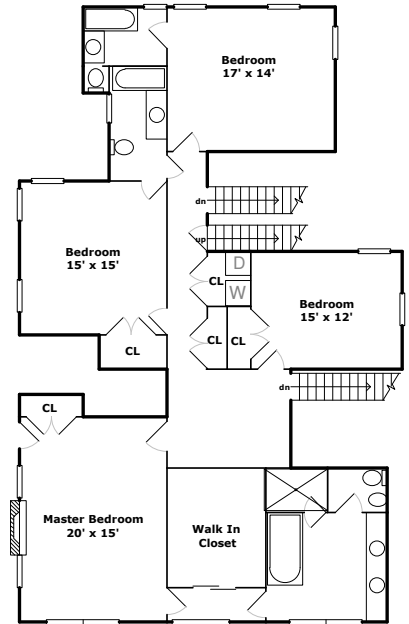

Main

Upper

Top

1128 Forest, Evanston, IL, 60202

Illustration for Identification Purposes Only Deemed Reliable but Not Guaranteed
www.VHT.com