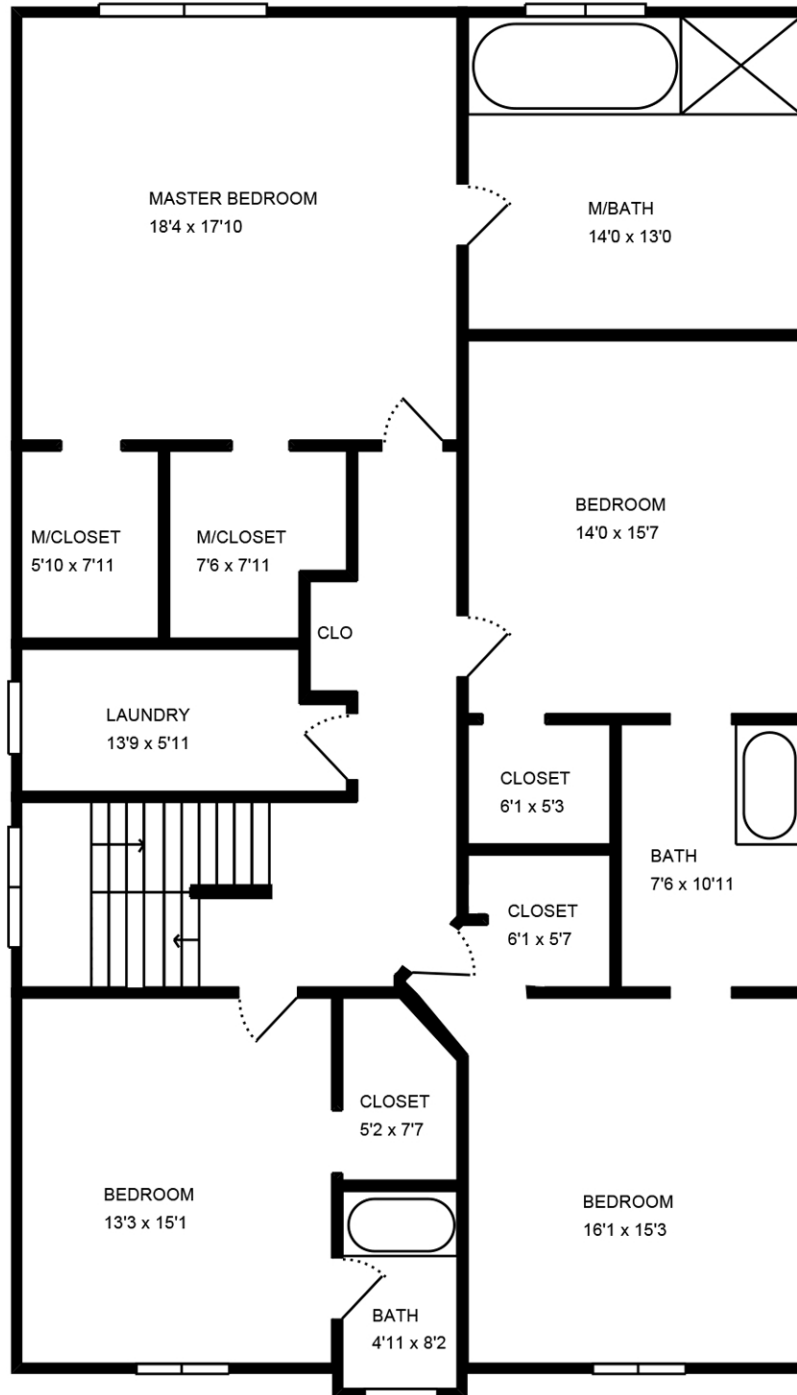

FLOOR PLAN

Property Address:
214 5th St
Wilmette, IL 60091

SECOND LEVEL