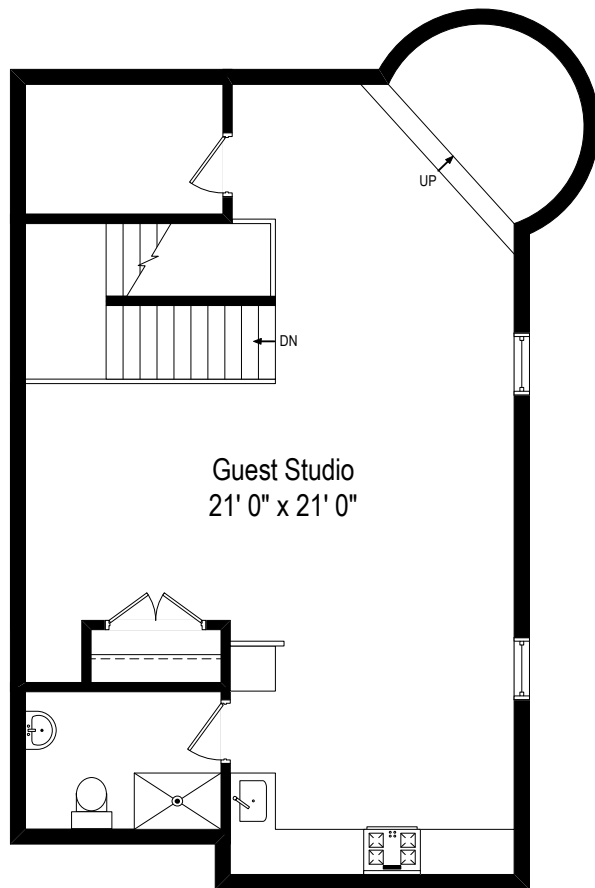

3108 White Oak – Oak Brook, IL 60523

First Level

3108 White Oak – Oak Brook, IL 60523

Lower Level

4 Car Garage  
65' 0" x 30' 0"

3108 White Oak, Oak Brook, IL 60523  
Exterior Garage/Coach House - First Level

All dimensions are approximate. This plan is for marketing purposes only.

3108 White Oak, Oak Brook, IL 60523  
Exterior Garage/Coach House - Second Level

All dimensions are approximate. This plan is for marketing purposes only.

3108 White Oak, Oak Brook, IL 60523  
Exterior Garage & Apartment - First Level

All dimensions are approximate. This plan is for marketing purposes only.

3108 White Oak, Oak Brook, IL 60523  
Exterior Garage & Apartment - Second Level

All dimensions are approximate. This plan is for marketing purposes only.