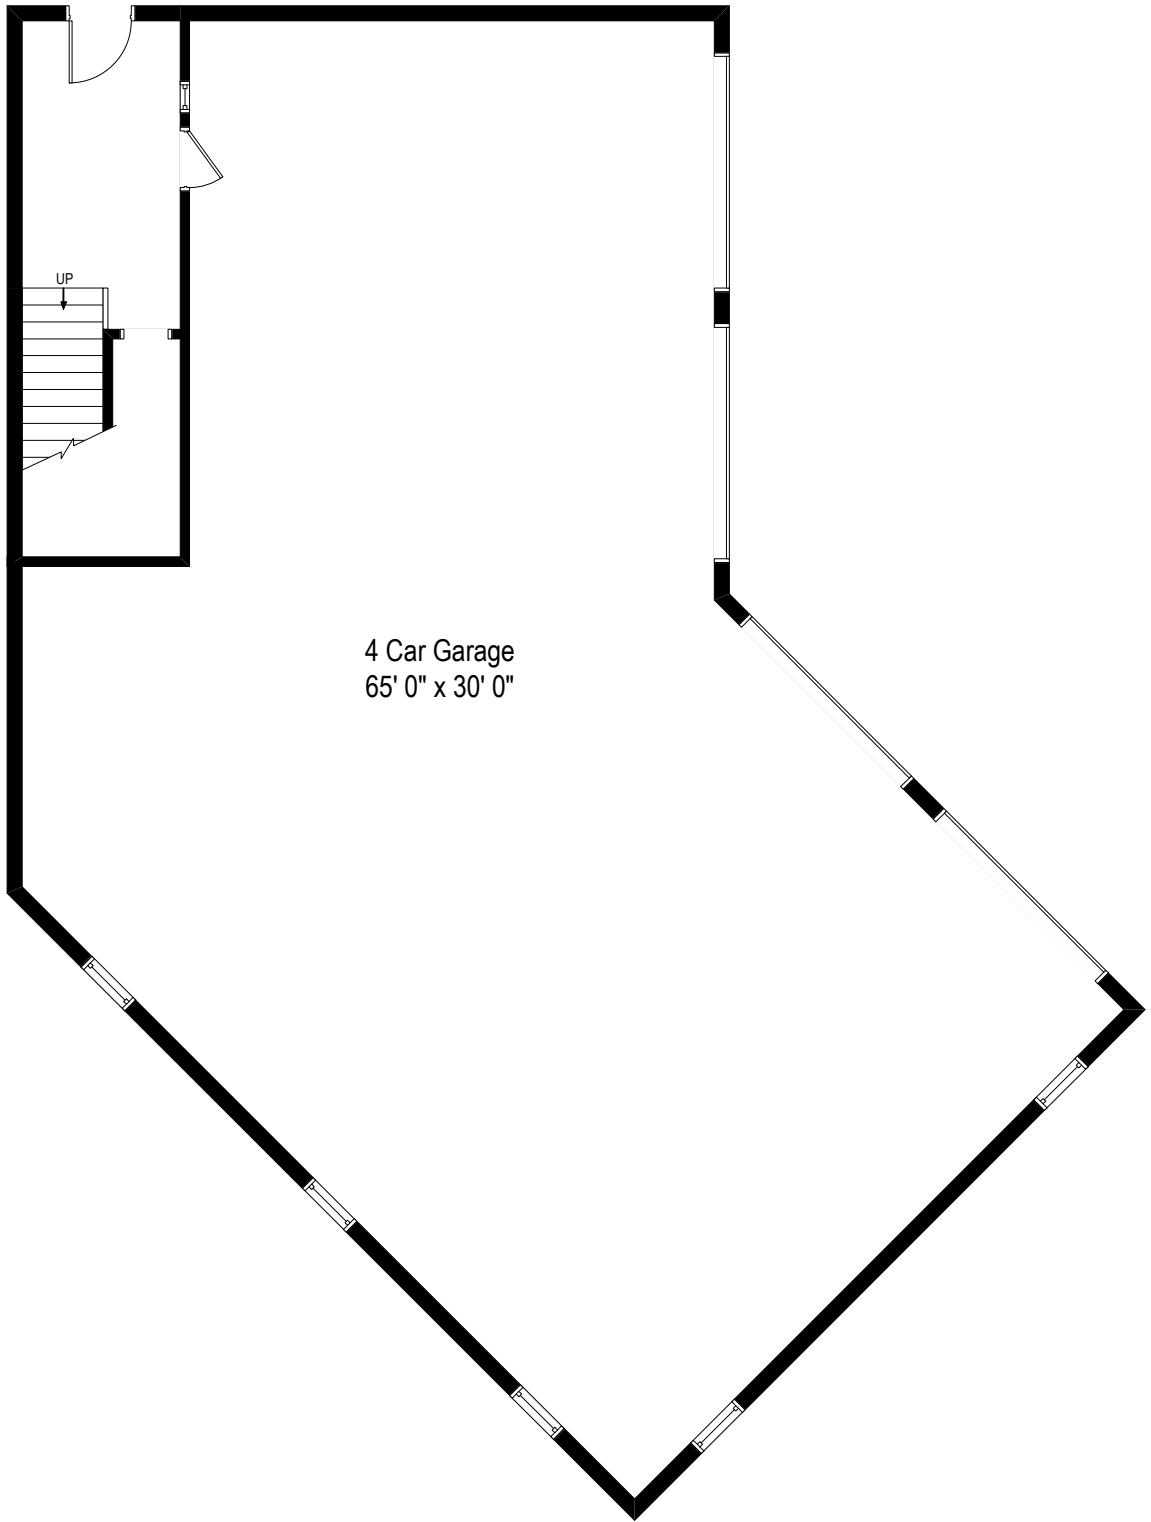

3108 White Oak – Oak Brook, IL 60523

First Level

3108 White Oak – Oak Brook, IL 60523

Lower Level

4 Car Garage  
65' 0" x 30' 0"

3108 White Oak, Oak Brook, IL 60523  
Exterior Garage/Coach House - First Level

All dimensions are approximate. This plan is for marketing purposes only.

3108 White Oak, Oak Brook, IL 60523  
Exterior Garage/Coach House - Second Level

All dimensions are approximate. This plan is for marketing purposes only.

3108 White Oak, Oak Brook, IL 60523  
Exterior Garage & Apartment - First Level

All dimensions are approximate. This plan is for marketing purposes only.

3108 White Oak, Oak Brook, IL 60523  
Exterior Garage & Apartment - Second Level

All dimensions are approximate. This plan is for marketing purposes only.