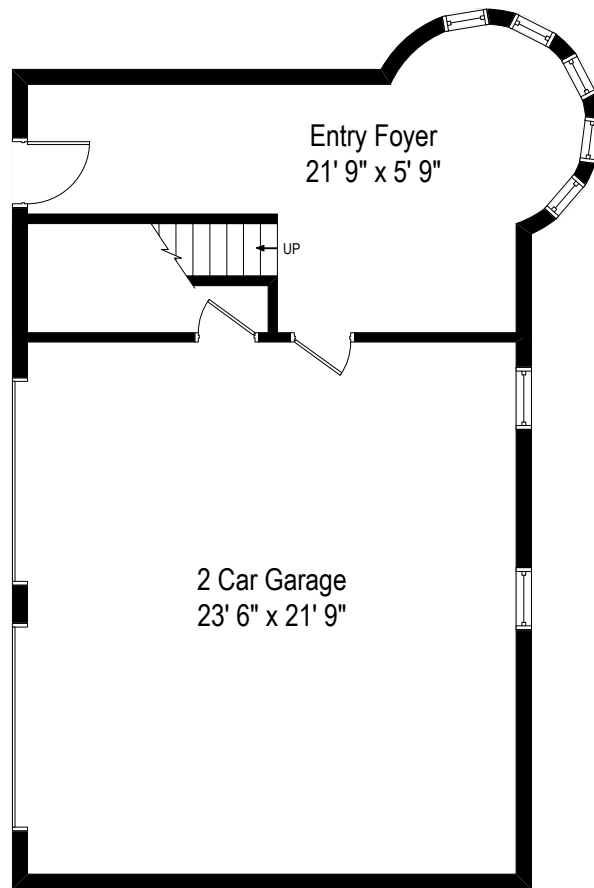

3108 White Oak – Oak Brook, IL 60523

First Level

3108 White Oak – Oak Brook, IL 60523

Lower Level

4 Car Garage  
65' 0" x 30' 0"

3108 White Oak, Oak Brook, IL 60523  
Exterior Garage/Coach House - First Level

All dimensions are approximate. This plan is for marketing purposes only.

3108 White Oak, Oak Brook, IL 60523  
Exterior Garage/Coach House - Second Level

All dimensions are approximate. This plan is for marketing purposes only.

3108 White Oak, Oak Brook, IL 60523  
Exterior Garage & Apartment - First Level

All dimensions are approximate. This plan is for marketing purposes only.

3108 White Oak, Oak Brook, IL 60523  
Exterior Garage & Apartment - Second Level

All dimensions are approximate. This plan is for marketing purposes only.