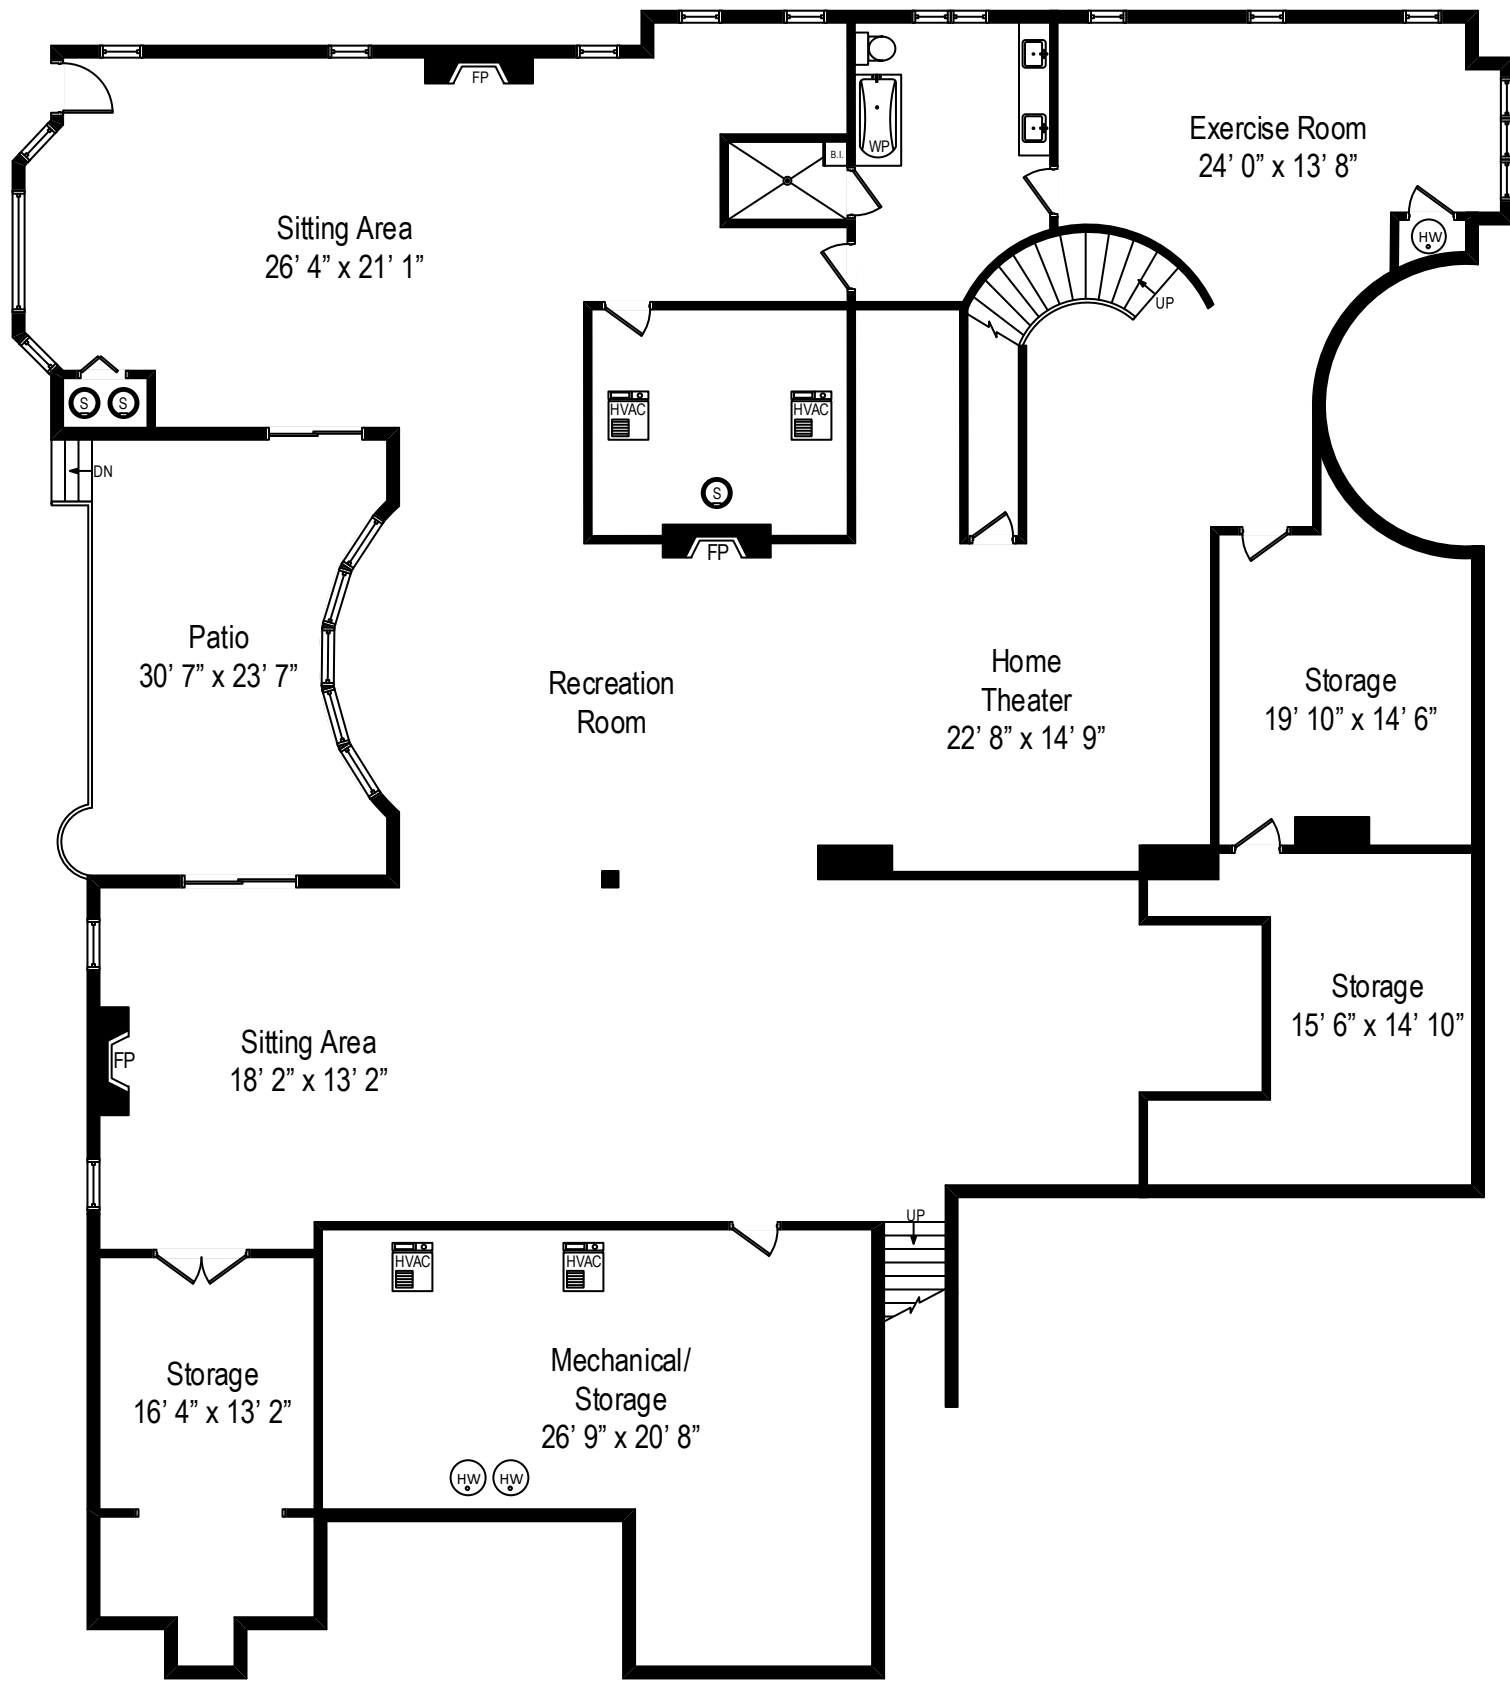

3108 White Oak – Oak Brook, IL 60523

First Level

3108 White Oak – Oak Brook, IL 60523

Lower Level

4 Car Garage  
65' 0" x 30' 0"

3108 White Oak, Oak Brook, IL 60523  
Exterior Garage/Coach House - First Level

All dimensions are approximate. This plan is for marketing purposes only.

3108 White Oak, Oak Brook, IL 60523  
Exterior Garage/Coach House - Second Level

All dimensions are approximate. This plan is for marketing purposes only.

3108 White Oak, Oak Brook, IL 60523  
Exterior Garage & Apartment - First Level

All dimensions are approximate. This plan is for marketing purposes only.

3108 White Oak, Oak Brook, IL 60523  
Exterior Garage & Apartment - Second Level

All dimensions are approximate. This plan is for marketing purposes only.