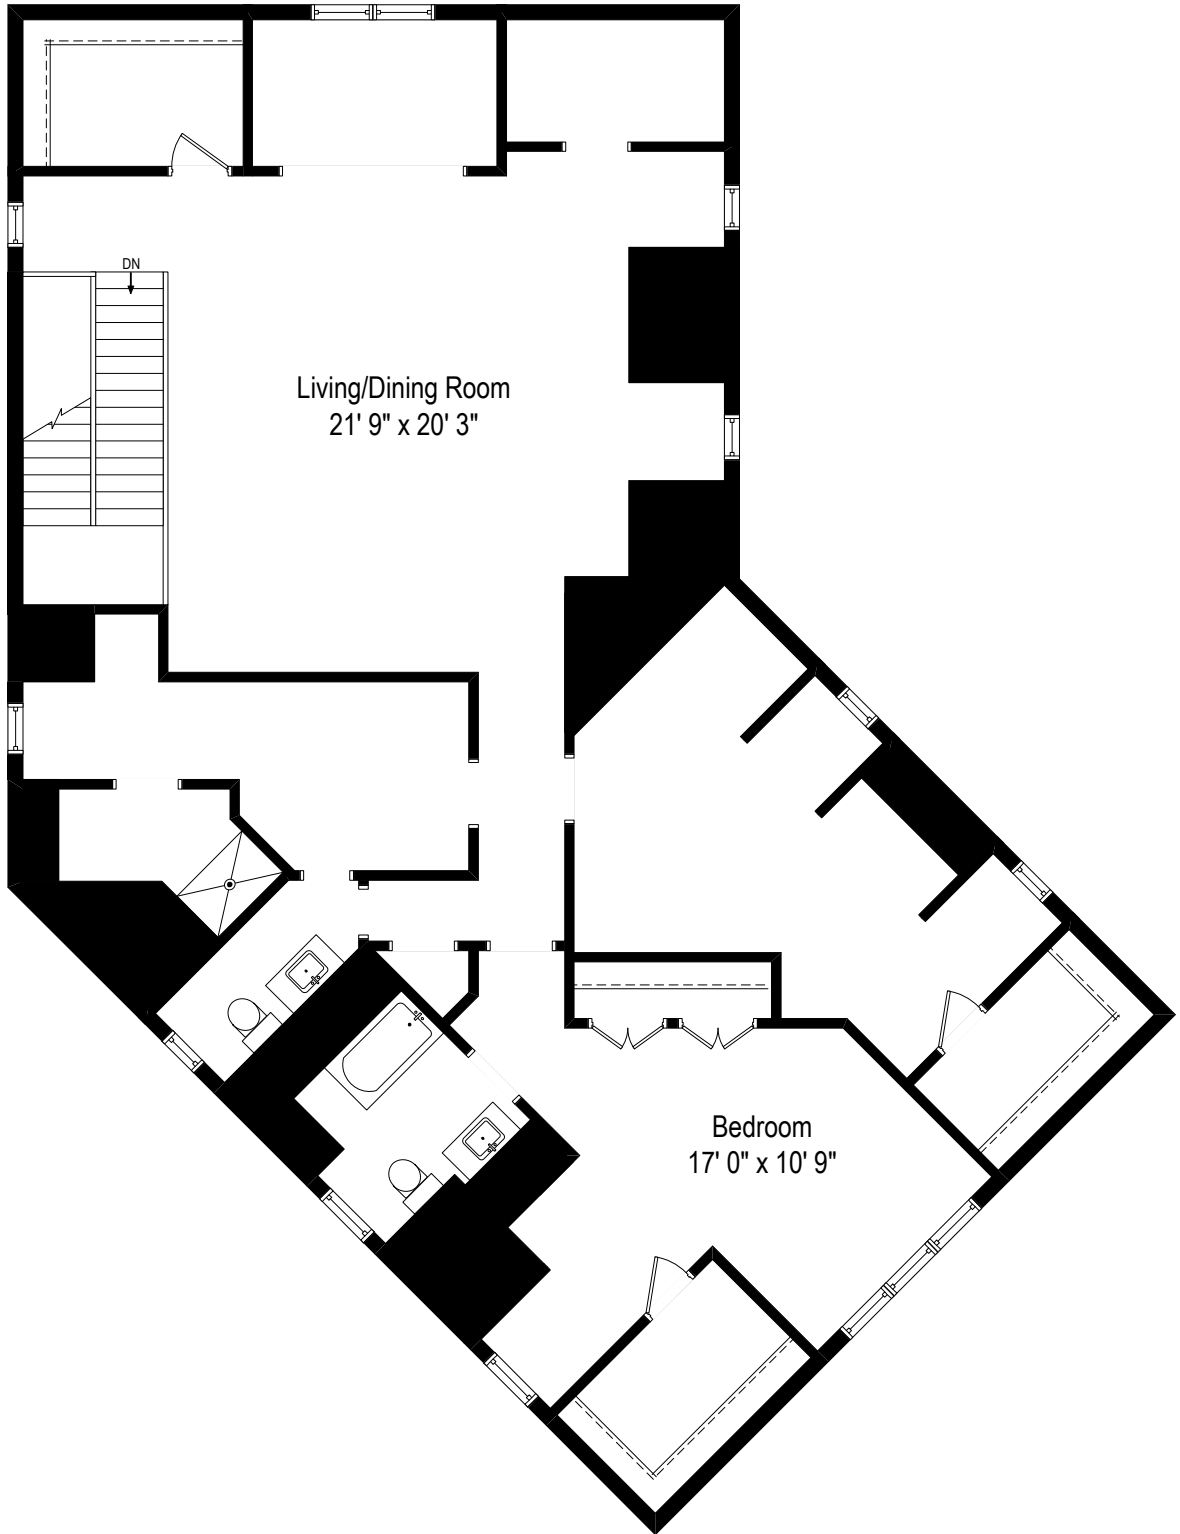

3108 White Oak – Oak Brook, IL 60523

First Level

3108 White Oak – Oak Brook, IL 60523

Lower Level

4 Car Garage  
65' 0" x 30' 0"

3108 White Oak, Oak Brook, IL 60523  
Exterior Garage/Coach House - First Level

All dimensions are approximate. This plan is for marketing purposes only.

3108 White Oak, Oak Brook, IL 60523  
Exterior Garage/Coach House - Second Level

All dimensions are approximate. This plan is for marketing purposes only.

3108 White Oak, Oak Brook, IL 60523  
Exterior Garage & Apartment - First Level

All dimensions are approximate. This plan is for marketing purposes only.

3108 White Oak, Oak Brook, IL 60523  
Exterior Garage & Apartment - Second Level

All dimensions are approximate. This plan is for marketing purposes only.