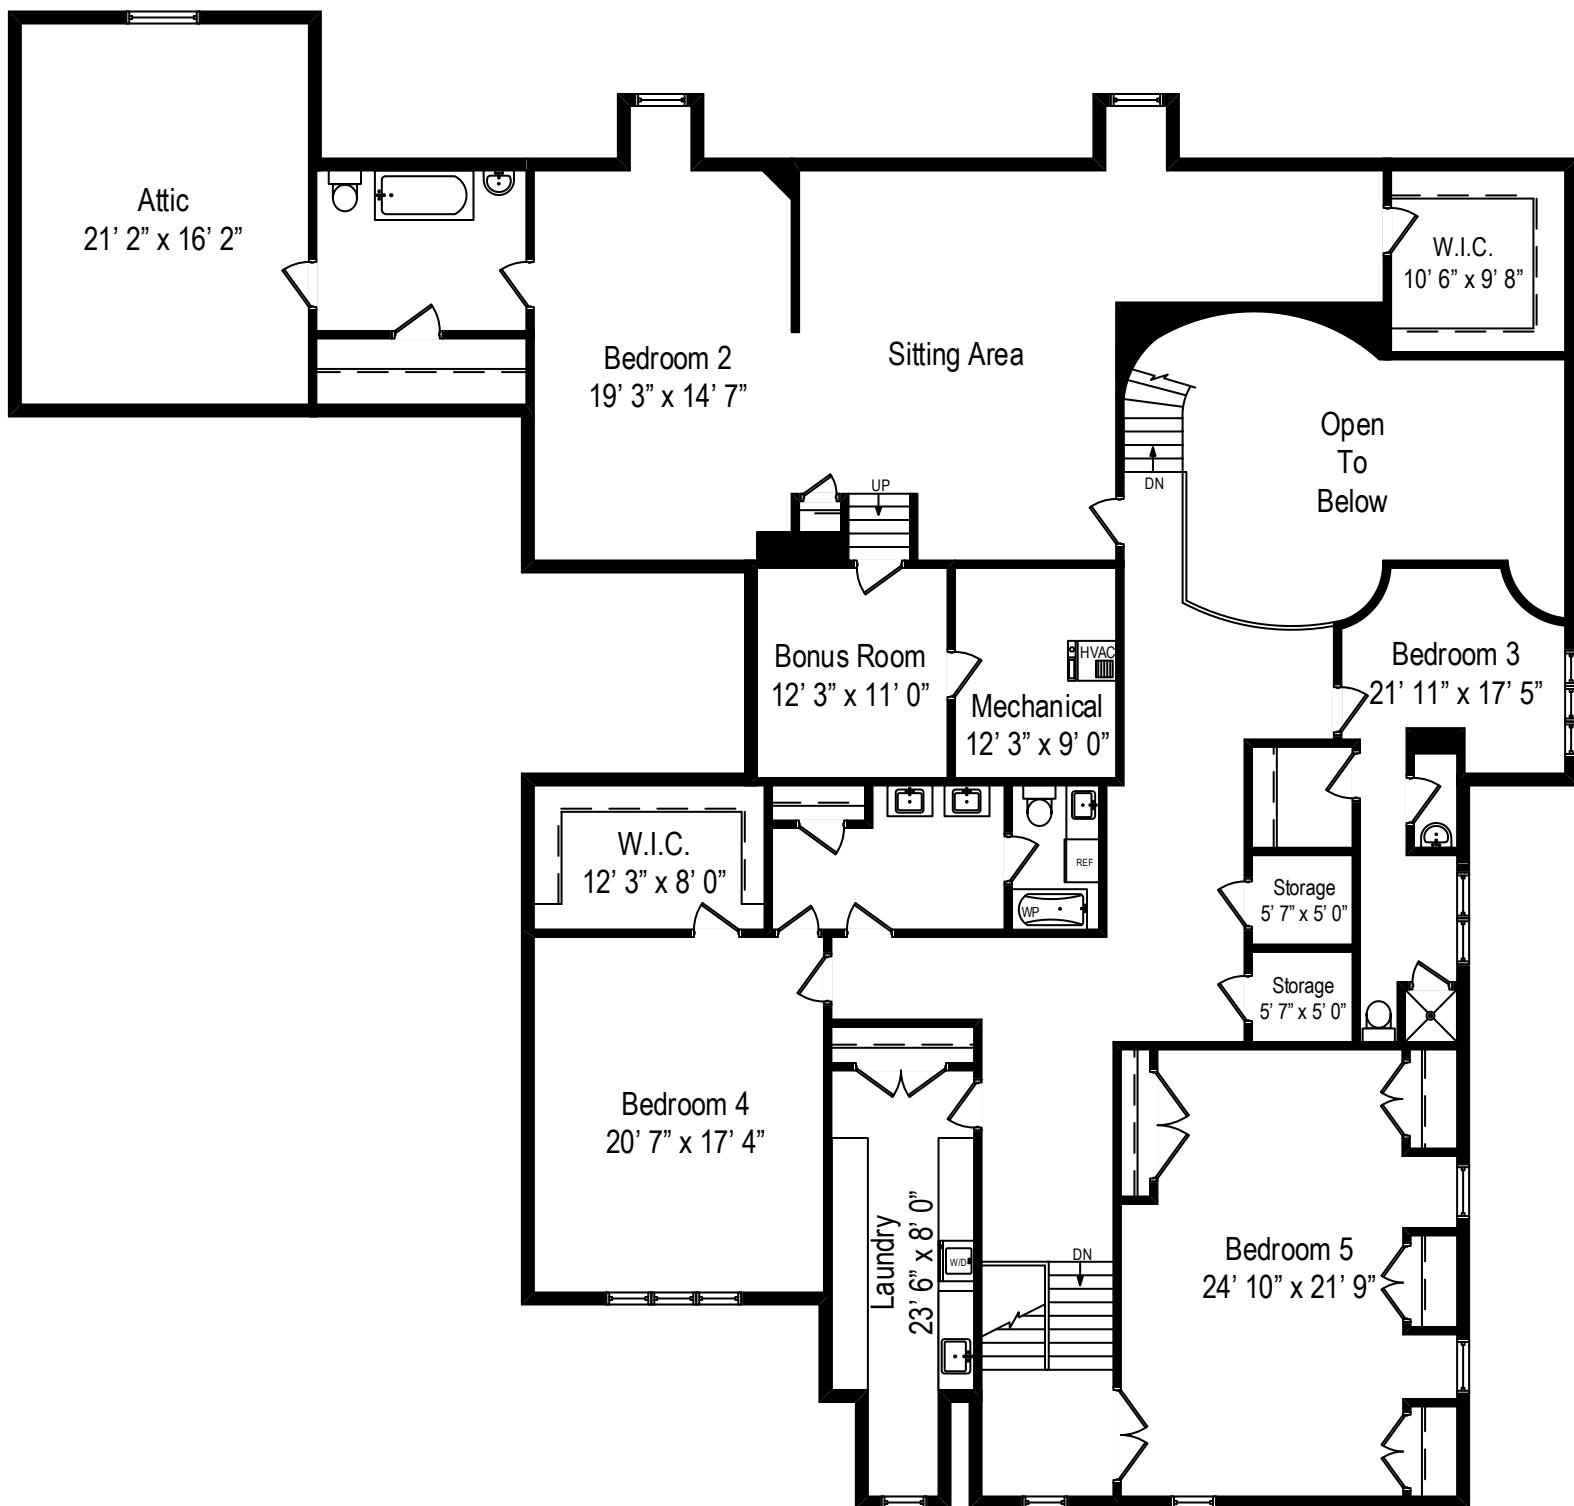

3108 White Oak – Oak Brook, IL 60523

First Level

3108 White Oak – Oak Brook, IL 60523

Lower Level

4 Car Garage  
65' 0" x 30' 0"

3108 White Oak, Oak Brook, IL 60523  
Exterior Garage/Coach House - First Level

All dimensions are approximate. This plan is for marketing purposes only.

3108 White Oak, Oak Brook, IL 60523  
Exterior Garage/Coach House - Second Level

All dimensions are approximate. This plan is for marketing purposes only.

3108 White Oak, Oak Brook, IL 60523  
Exterior Garage & Apartment - First Level

All dimensions are approximate. This plan is for marketing purposes only.

3108 White Oak, Oak Brook, IL 60523  
Exterior Garage & Apartment - Second Level

All dimensions are approximate. This plan is for marketing purposes only.