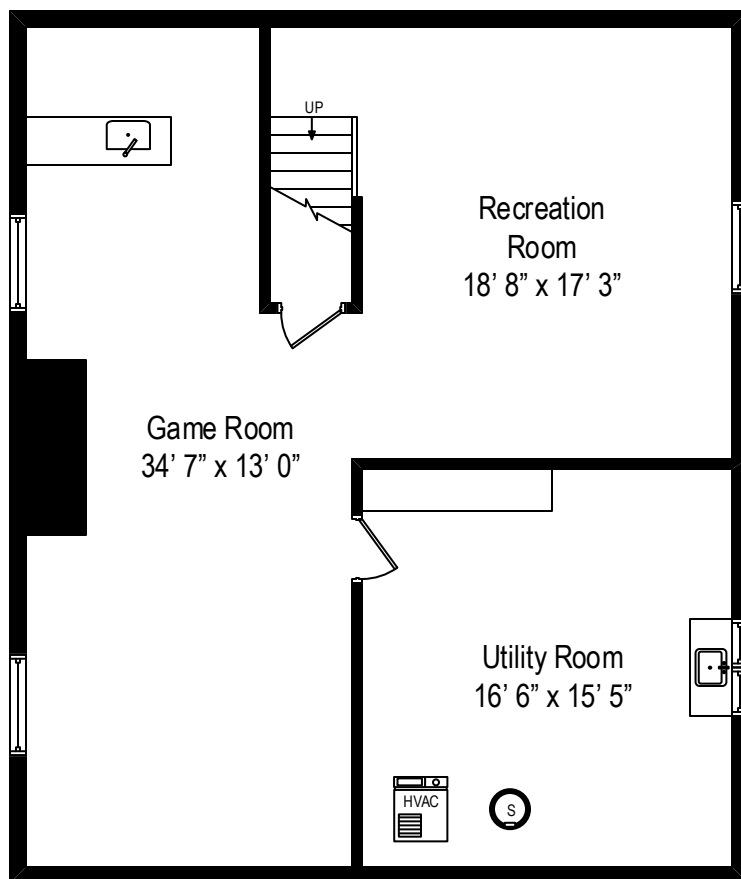

3601 Whirlaway – Northbrook, IL 60060

First Level

All dimensions are approximate. This plan is for marketing purposes only.

3601 Whirlaway – Northbrook, IL 60060

Second Level

All dimensions are approximate. This plan is for marketing purposes only.

3601 Whirlaway – Northbrook, IL 60060

Lower Level

All dimensions are approximate. This plan is for marketing purposes only.