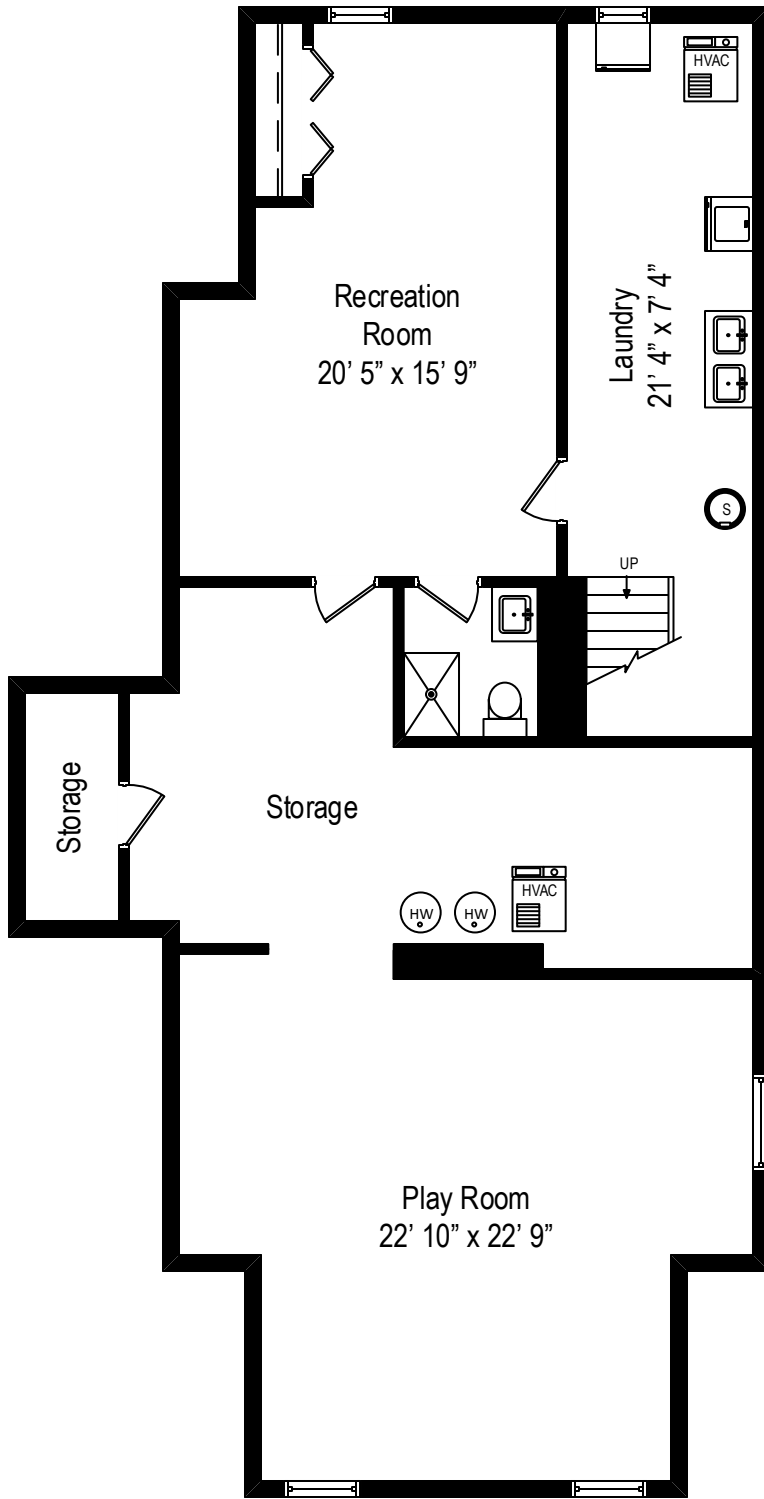

1220 Maple – Winnetka, IL 60093

First Level

All dimensions are approximate. This plan is for marketing purposes only.

1220 Maple – Winnetka, IL 60093

Second Level

1220 Maple – Winnetka, IL 60093

Lower Level