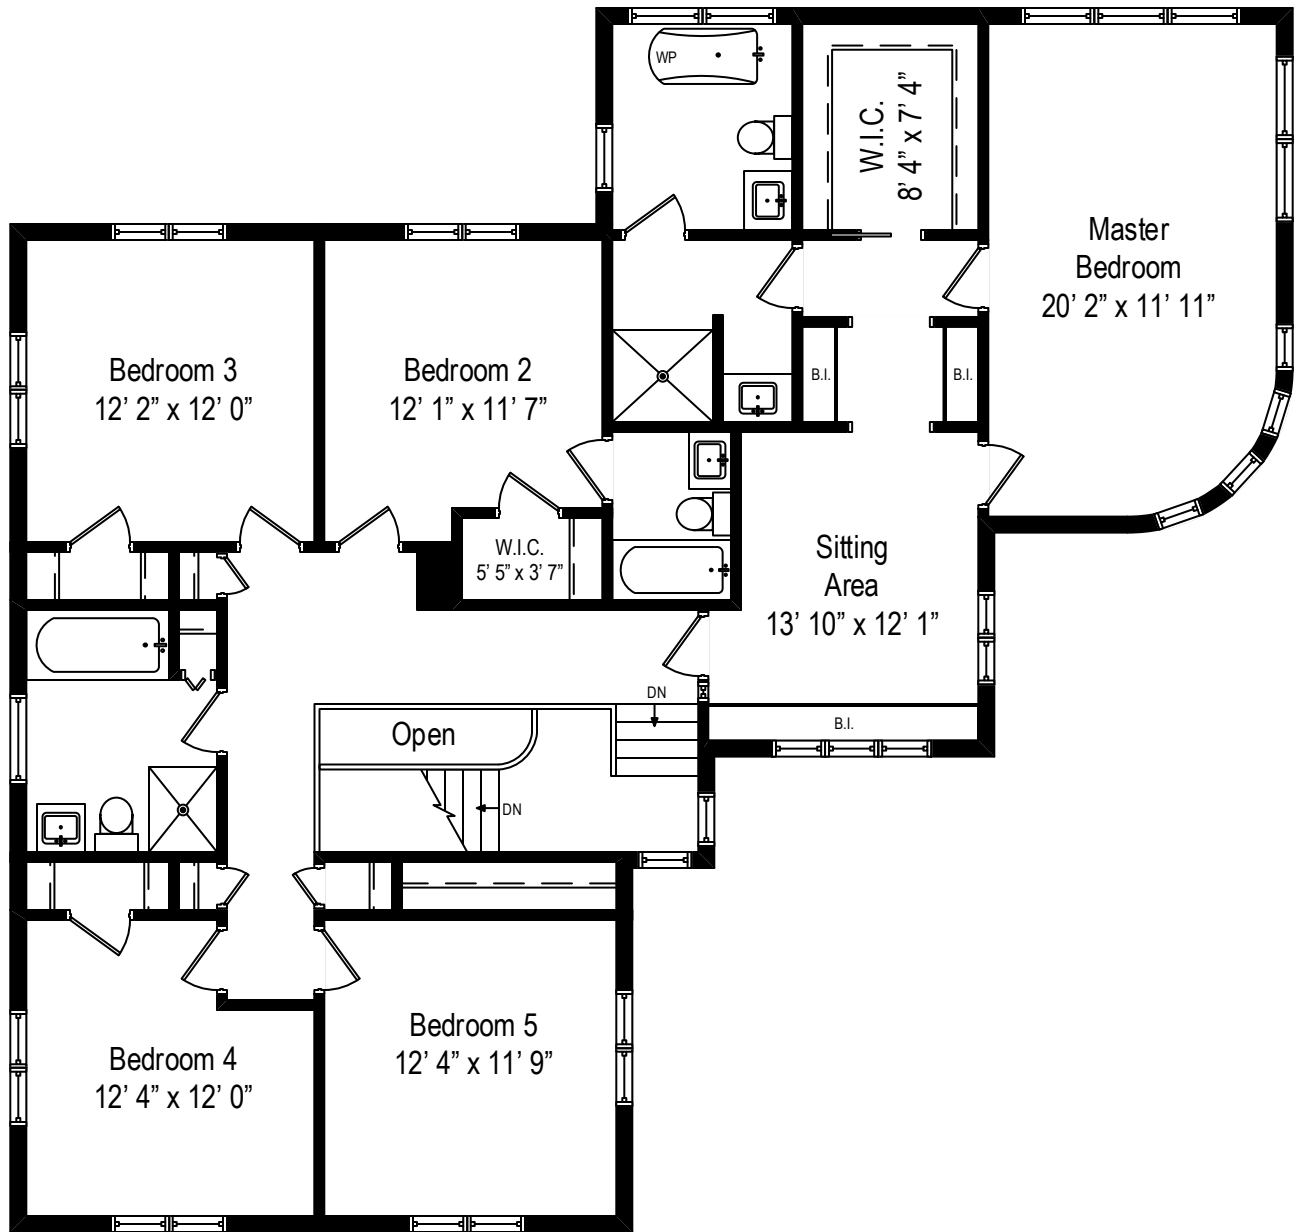

1220 Maple – Winnetka, IL 60093

First Level

All dimensions are approximate. This plan is for marketing purposes only.

1220 Maple – Winnetka, IL 60093

Second Level

1220 Maple – Winnetka, IL 60093

Lower Level