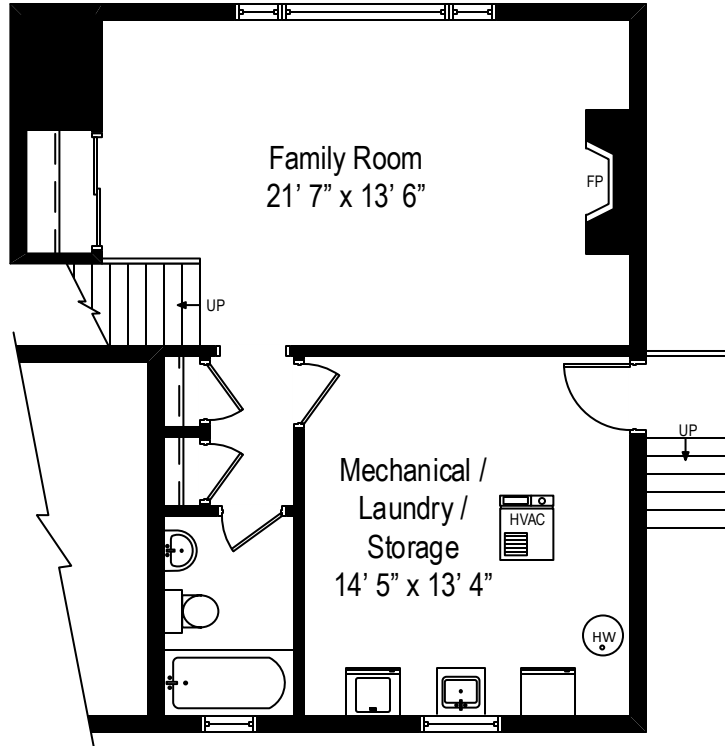

9918 Karlov Avenue – Skokie, IL 60076

Main Level

All dimensions are approximate. This plan is for marketing purposes only.

9918 Karlov Avenue – Skokie, IL 60076

Upper Level

All dimensions are approximate. This plan is for marketing purposes only.

9918 Karlov Avenue – Skokie, IL 60076

Lower Level

All dimensions are approximate. This plan is for marketing purposes only.