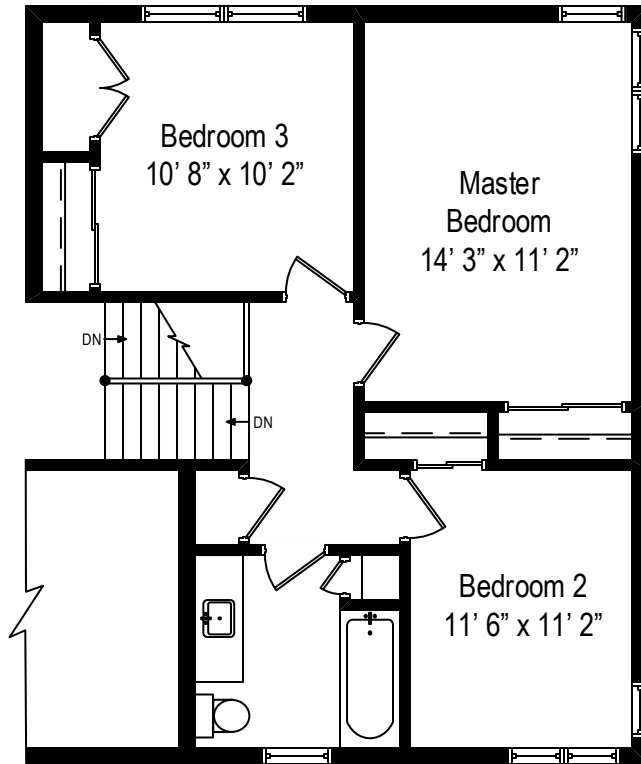

9918 Karlov Avenue – Skokie, IL 60076

Main Level

All dimensions are approximate. This plan is for marketing purposes only.

9918 Karlov Avenue – Skokie, IL 60076

Upper Level

All dimensions are approximate. This plan is for marketing purposes only.

9918 Karlov Avenue – Skokie, IL 60076

Lower Level

All dimensions are approximate. This plan is for marketing purposes only.