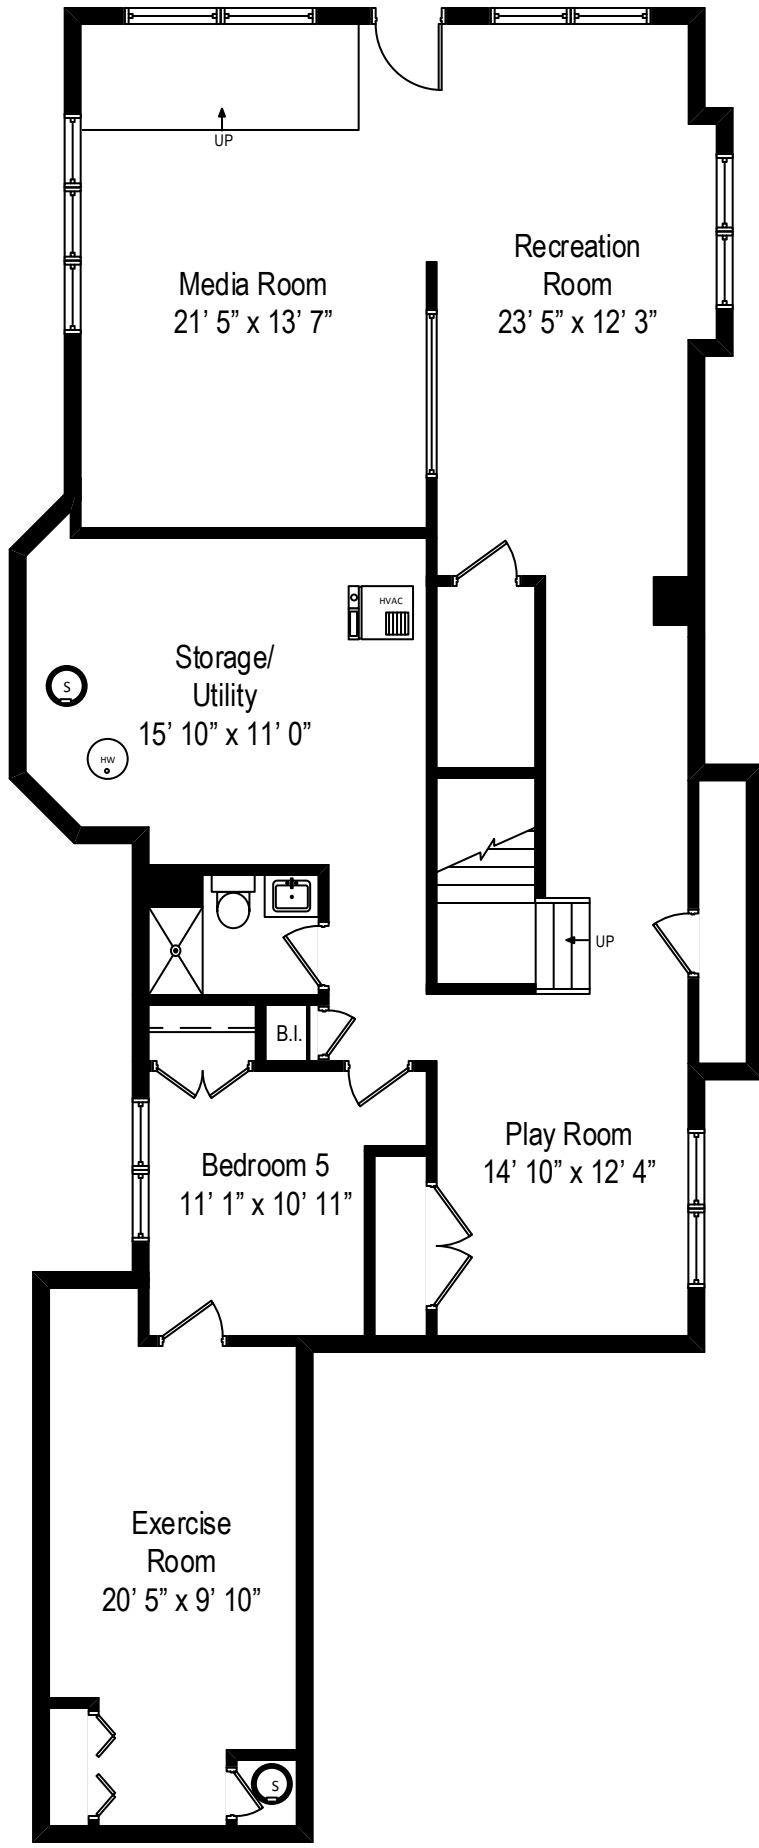

635 Prairie Avenue – Wilmette, IL 60091

First Level

All dimensions are approximate. This plan is for marketing purposes only.

635 Prairie Avenue – Wilmette, IL 60091

Second Level

635 Prairie Avenue – Wilmette, IL 60091

Lower Level