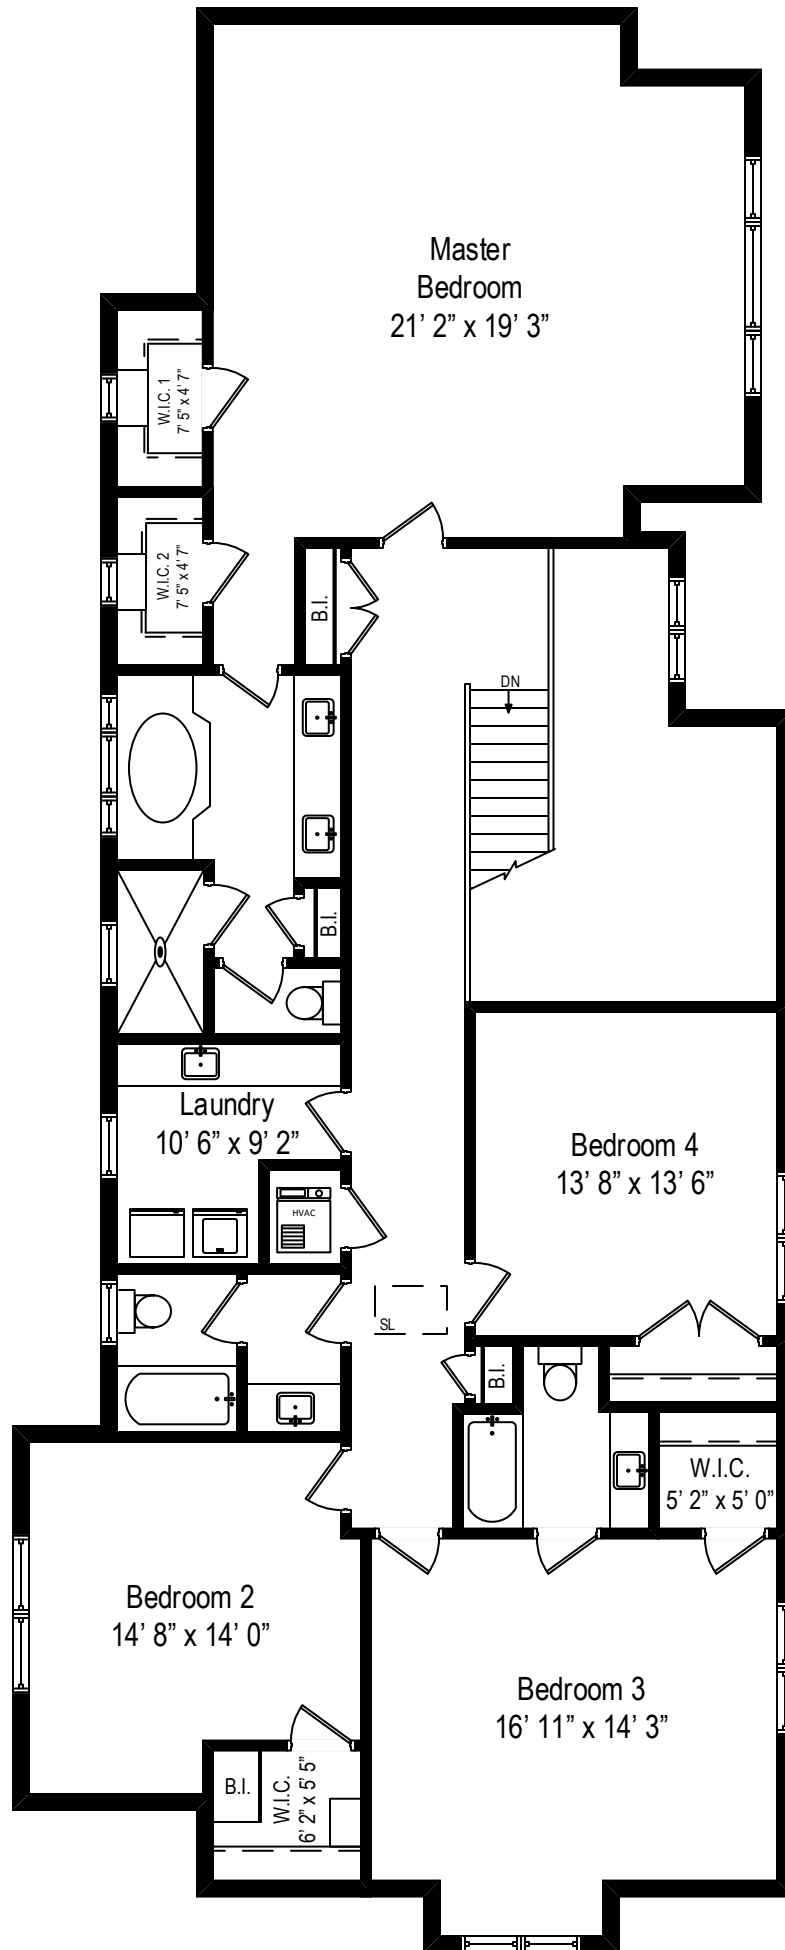

635 Prairie Avenue – Wilmette, IL 60091

First Level

All dimensions are approximate. This plan is for marketing purposes only.

635 Prairie Avenue – Wilmette, IL 60091

Second Level

635 Prairie Avenue – Wilmette, IL 60091

Lower Level