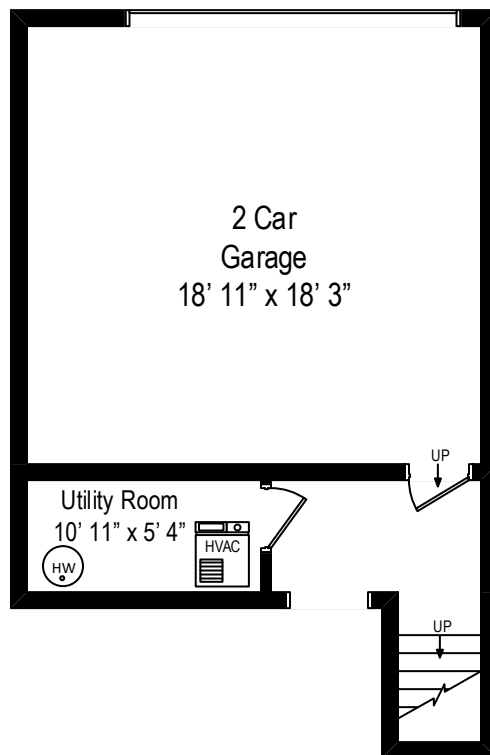

7229 S. Exchange Avenue Unit B – Chicago, IL 60649

First Level

All dimensions are approximate. This plan is for marketing purposes only.

7229 S. Exchange Avenue Unit B – Chicago, IL 60649

Second Level

All dimensions are approximate. This plan is for marketing purposes only.

7229 S. Exchange Avenue Unit B – Chicago, IL 60649

Third Level

All dimensions are approximate. This plan is for marketing purposes only.

7229 S. Exchange Avenue Unit B – Chicago, IL 60649

Fourth Level

7229 S. Exchange Avenue Unit B – Chicago, IL 60649

Lower Level

All dimensions are approximate. This plan is for marketing purposes only.