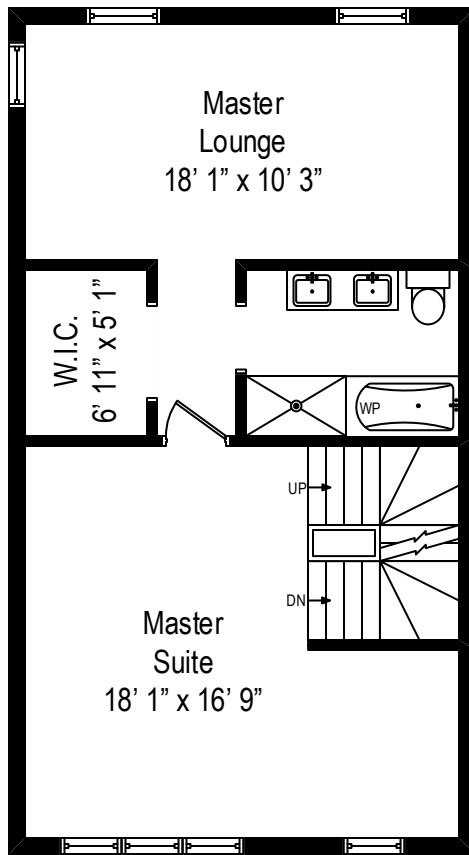

7229 S. Exchange Avenue Unit B – Chicago, IL 60649

First Level

All dimensions are approximate. This plan is for marketing purposes only.

7229 S. Exchange Avenue Unit B – Chicago, IL 60649

Second Level

All dimensions are approximate. This plan is for marketing purposes only.

7229 S. Exchange Avenue Unit B – Chicago, IL 60649

Third Level

All dimensions are approximate. This plan is for marketing purposes only.

7229 S. Exchange Avenue Unit B – Chicago, IL 60649

Fourth Level

7229 S. Exchange Avenue Unit B – Chicago, IL 60649

Lower Level

All dimensions are approximate. This plan is for marketing purposes only.