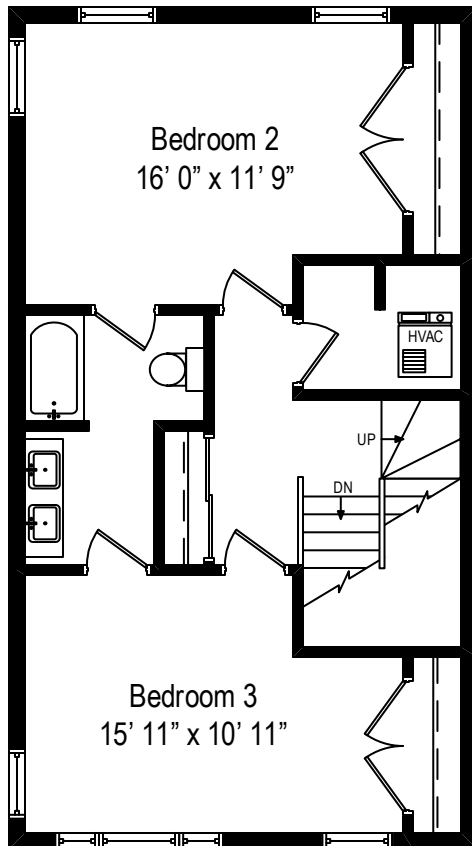

7229 S. Exchange Avenue Unit B – Chicago, IL 60649

First Level

All dimensions are approximate. This plan is for marketing purposes only.

7229 S. Exchange Avenue Unit B – Chicago, IL 60649

Second Level

All dimensions are approximate. This plan is for marketing purposes only.

7229 S. Exchange Avenue Unit B – Chicago, IL 60649

Third Level

All dimensions are approximate. This plan is for marketing purposes only.

7229 S. Exchange Avenue Unit B – Chicago, IL 60649

Fourth Level

7229 S. Exchange Avenue Unit B – Chicago, IL 60649

Lower Level

All dimensions are approximate. This plan is for marketing purposes only.