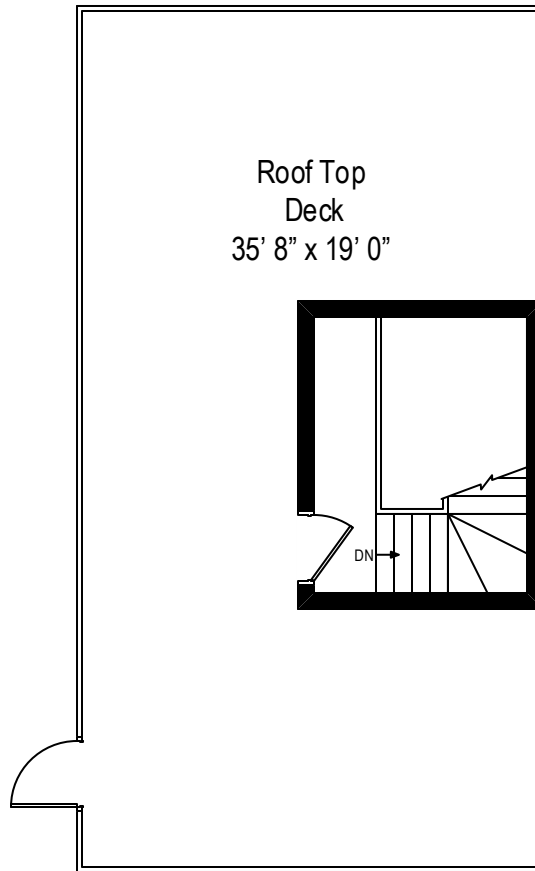

7229 S. Exchange Avenue Unit B – Chicago, IL 60649

First Level

All dimensions are approximate. This plan is for marketing purposes only.

7229 S. Exchange Avenue Unit B – Chicago, IL 60649

Second Level

All dimensions are approximate. This plan is for marketing purposes only.

7229 S. Exchange Avenue Unit B – Chicago, IL 60649

Third Level

All dimensions are approximate. This plan is for marketing purposes only.

7229 S. Exchange Avenue Unit B – Chicago, IL 60649

Fourth Level

7229 S. Exchange Avenue Unit B – Chicago, IL 60649

Lower Level

All dimensions are approximate. This plan is for marketing purposes only.