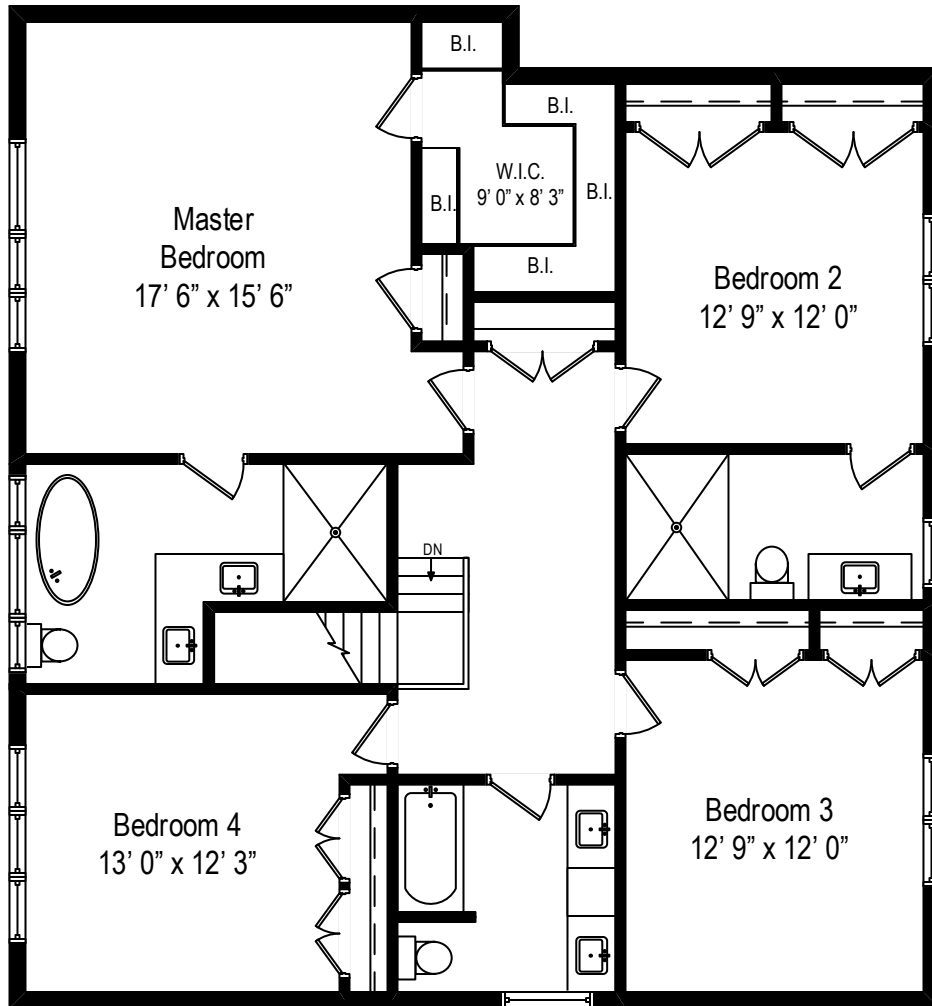

883 Oak Drive – Glencoe, IL 60022

First Level

883 Oak Drive – Glencoe, IL 60022

Second Level

All dimensions are approximate. This plan is for marketing purposes only.

883 Oak Drive – Glencoe, IL 60022

Lower Level

All dimensions are approximate. This plan is for marketing purposes only.