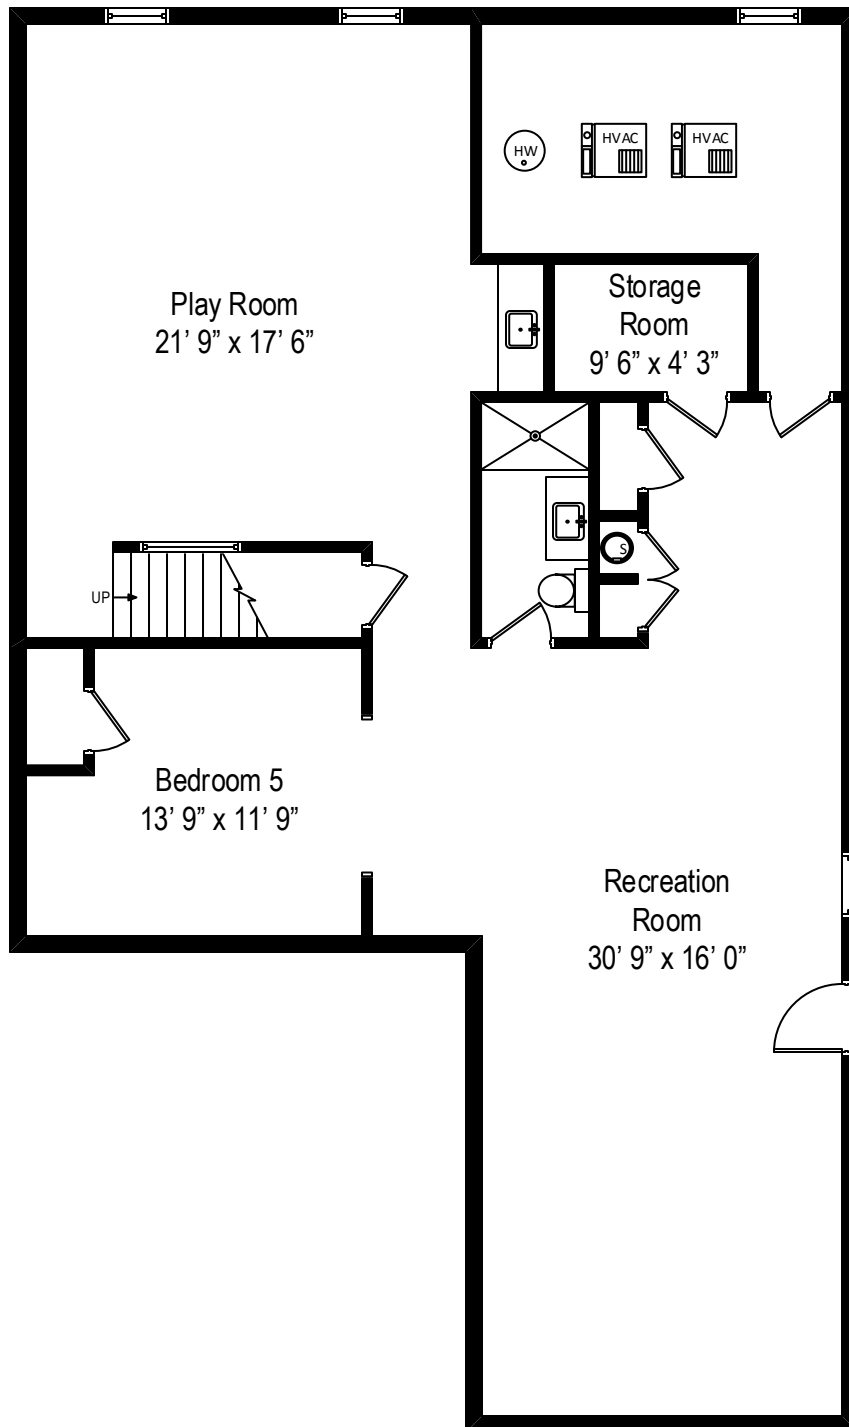

883 Oak Drive – Glencoe, IL 60022

First Level

883 Oak Drive – Glencoe, IL 60022

Second Level

All dimensions are approximate. This plan is for marketing purposes only.

883 Oak Drive – Glencoe, IL 60022

Lower Level

All dimensions are approximate. This plan is for marketing purposes only.