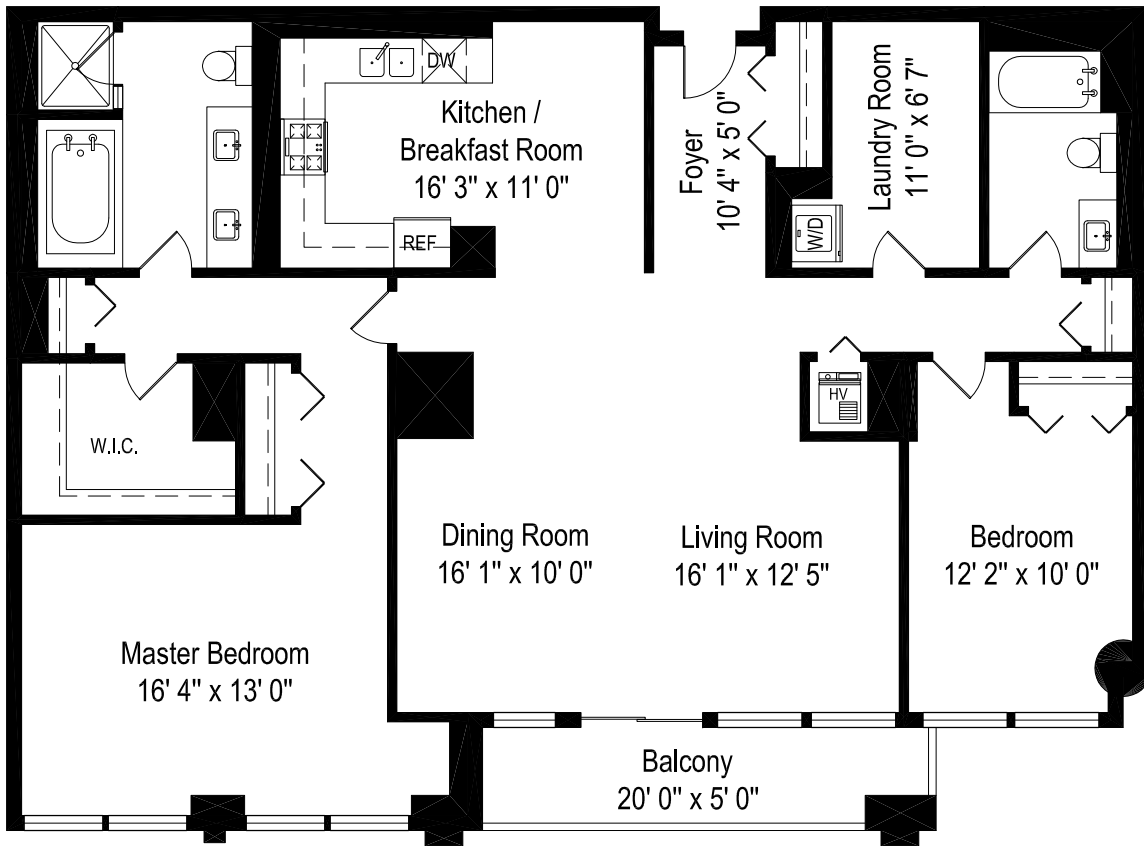

250 Pearson - Chicago, IL 60611
 2 Bedroom Floor Plans - Residence E

250 Pearson - Chicago, IL 60611
 2 Bedroom Floor Plans - Residence J

250 Pearson - Chicago, IL 60611
 2 Bedroom Floor Plans - Residence K

250 Pearson - Chicago, IL 60611
 2 Bedroom Floor Plans - Residence L

250 Pearson - Chicago, IL 60611
 2 Bedroom Floor Plans - Residence N