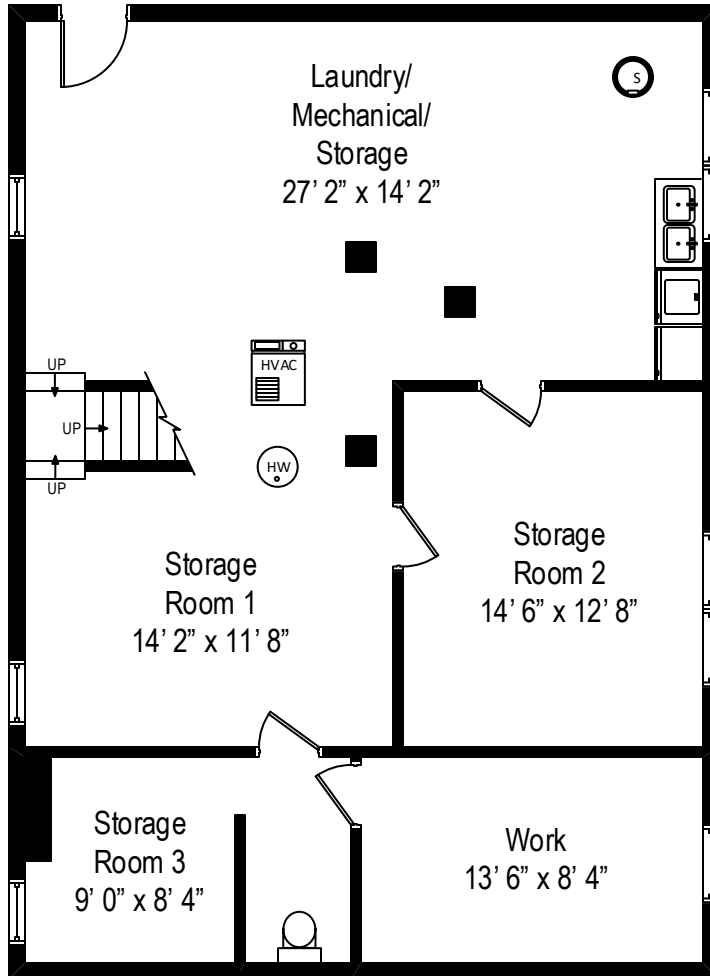

2016 Schiller Avenue – Wilmette, IL 60091

First Level

2016 Schiller Avenue – Wilmette, IL 60091

Second Level

All dimensions are approximate. This plan is for marketing purposes only.

2016 Schiller Avenue – Wilmette, IL 60091

Lower Level

All dimensions are approximate. This plan is for marketing purposes only.