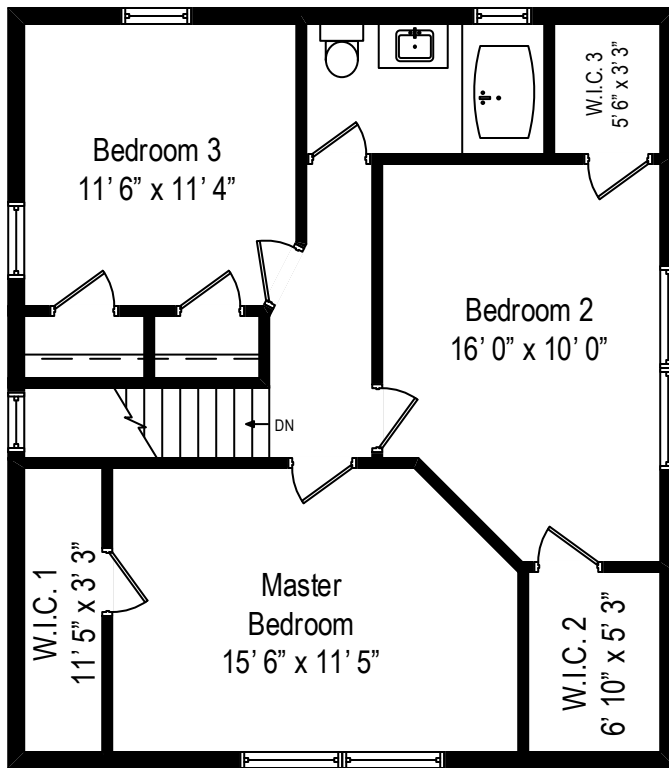

2016 Schiller Avenue – Wilmette, IL 60091

First Level

2016 Schiller Avenue – Wilmette, IL 60091

Second Level

All dimensions are approximate. This plan is for marketing purposes only.

2016 Schiller Avenue – Wilmette, IL 60091

Lower Level

All dimensions are approximate. This plan is for marketing purposes only.