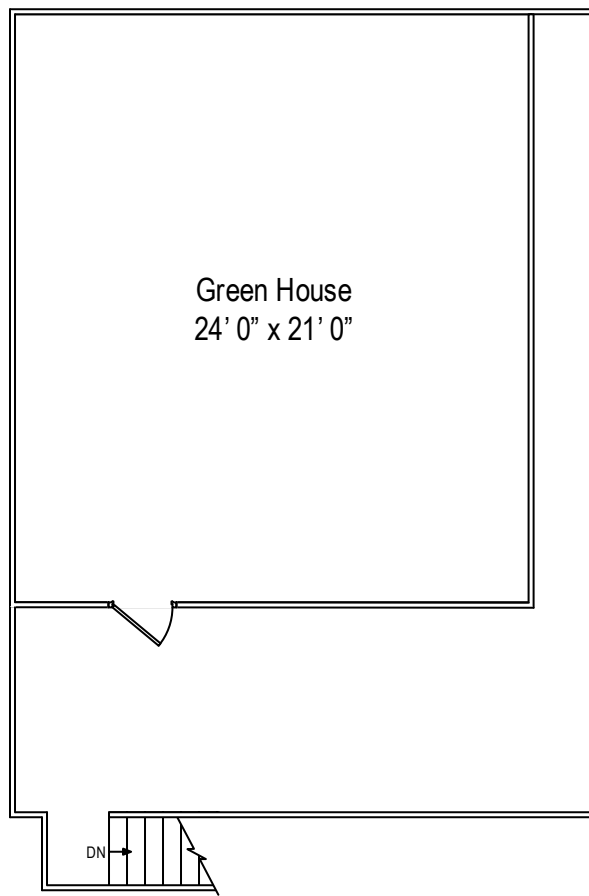

411 Lakeside Ter – Glencoe, IL 60022

First Level

All dimensions are approximate. This plan is for marketing purposes only.

411 Lakeside Ter – Glencoe, IL 60022

Second Level

All dimensions are approximate. This plan is for marketing purposes only.

411 Lakeside Ter – Glencoe, IL 60022

Attic Level

All dimensions are approximate. This plan is for marketing purposes only.

411 Lakeside Ter – Glencoe, IL 60022

Above Garage Level

411 Lakeside Ter – Glencoe, IL 60022

Lower Level

All dimensions are approximate. This plan is for marketing purposes only.