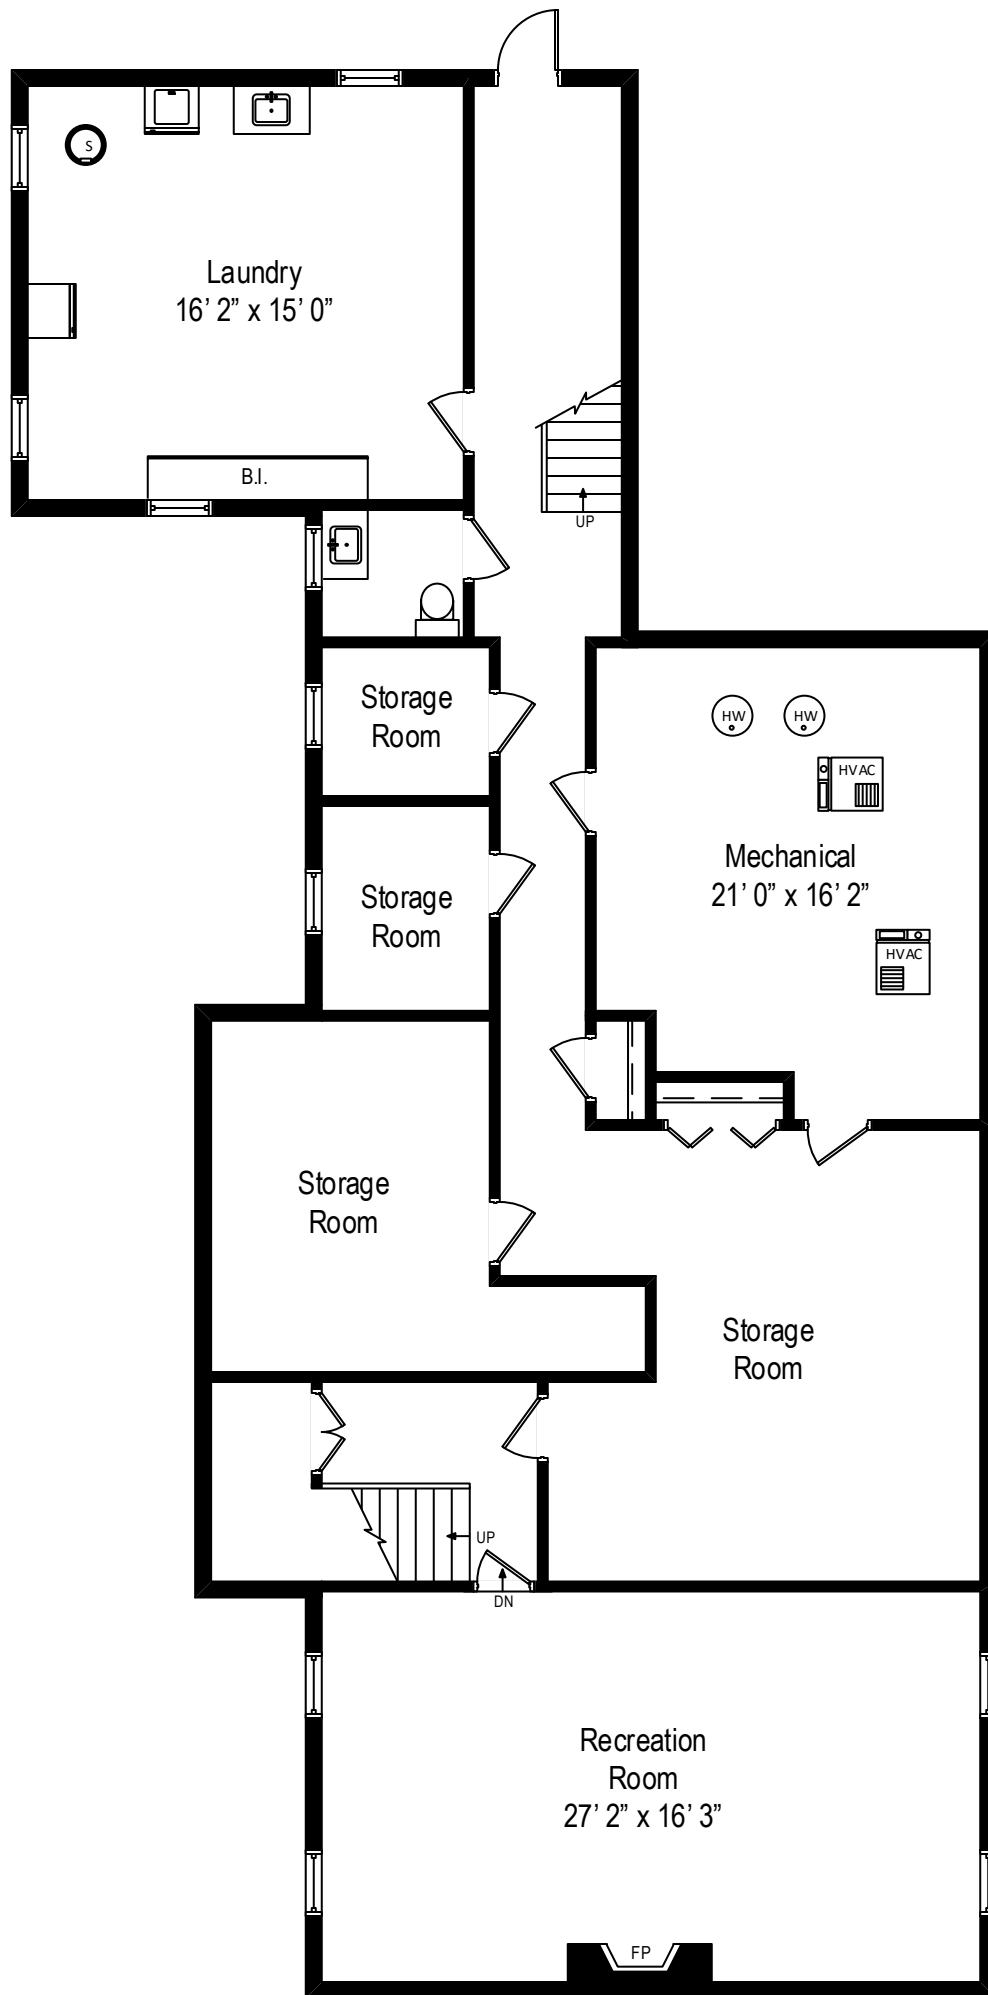

411 Lakeside Ter – Glencoe, IL 60022

First Level

All dimensions are approximate. This plan is for marketing purposes only.

411 Lakeside Ter – Glencoe, IL 60022

Second Level

All dimensions are approximate. This plan is for marketing purposes only.

411 Lakeside Ter – Glencoe, IL 60022

Attic Level

All dimensions are approximate. This plan is for marketing purposes only.

411 Lakeside Ter – Glencoe, IL 60022

Above Garage Level

411 Lakeside Ter – Glencoe, IL 60022

Lower Level

All dimensions are approximate. This plan is for marketing purposes only.