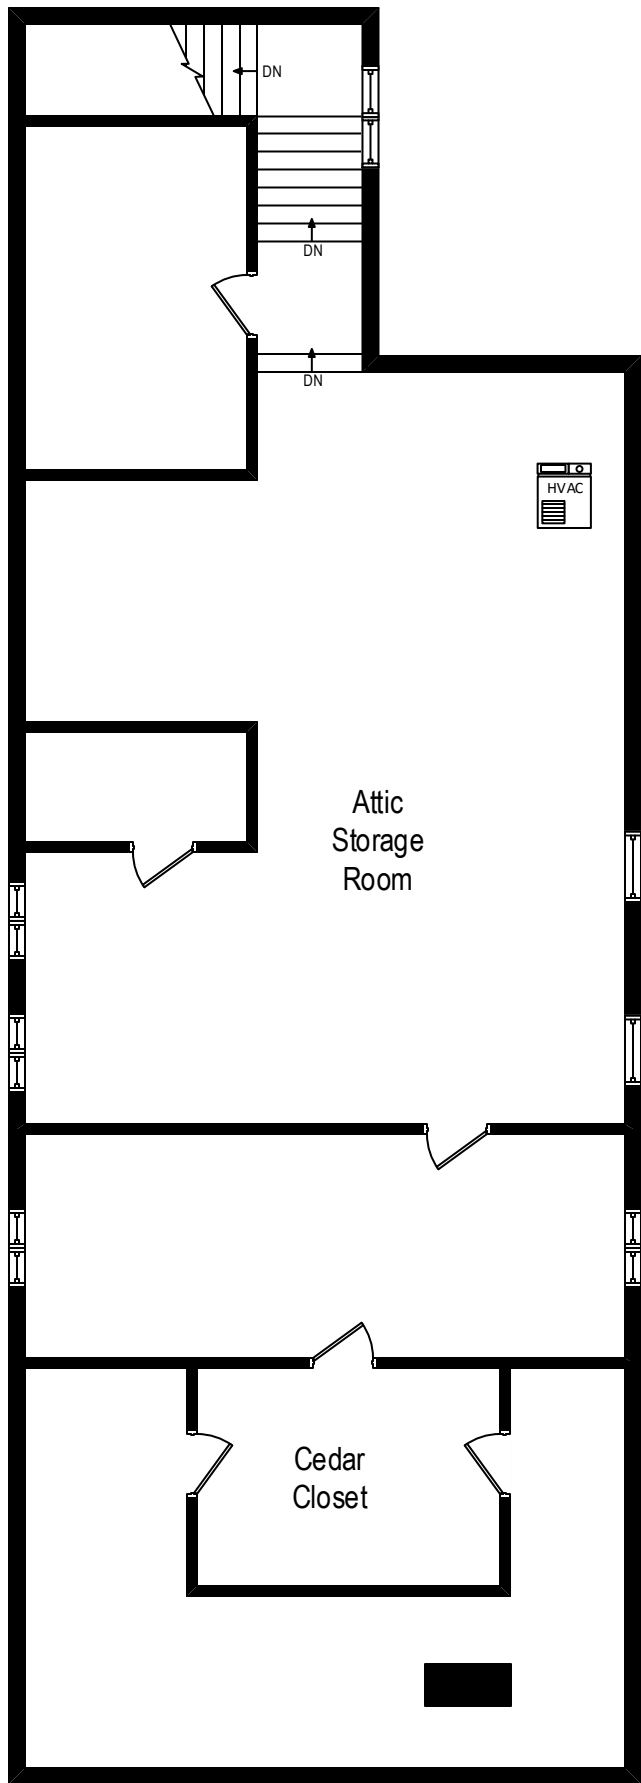

411 Lakeside Ter – Glencoe, IL 60022

First Level

All dimensions are approximate. This plan is for marketing purposes only.

411 Lakeside Ter – Glencoe, IL 60022

Second Level

All dimensions are approximate. This plan is for marketing purposes only.

411 Lakeside Ter – Glencoe, IL 60022

Attic Level

All dimensions are approximate. This plan is for marketing purposes only.

411 Lakeside Ter – Glencoe, IL 60022

Above Garage Level

411 Lakeside Ter – Glencoe, IL 60022

Lower Level

All dimensions are approximate. This plan is for marketing purposes only.