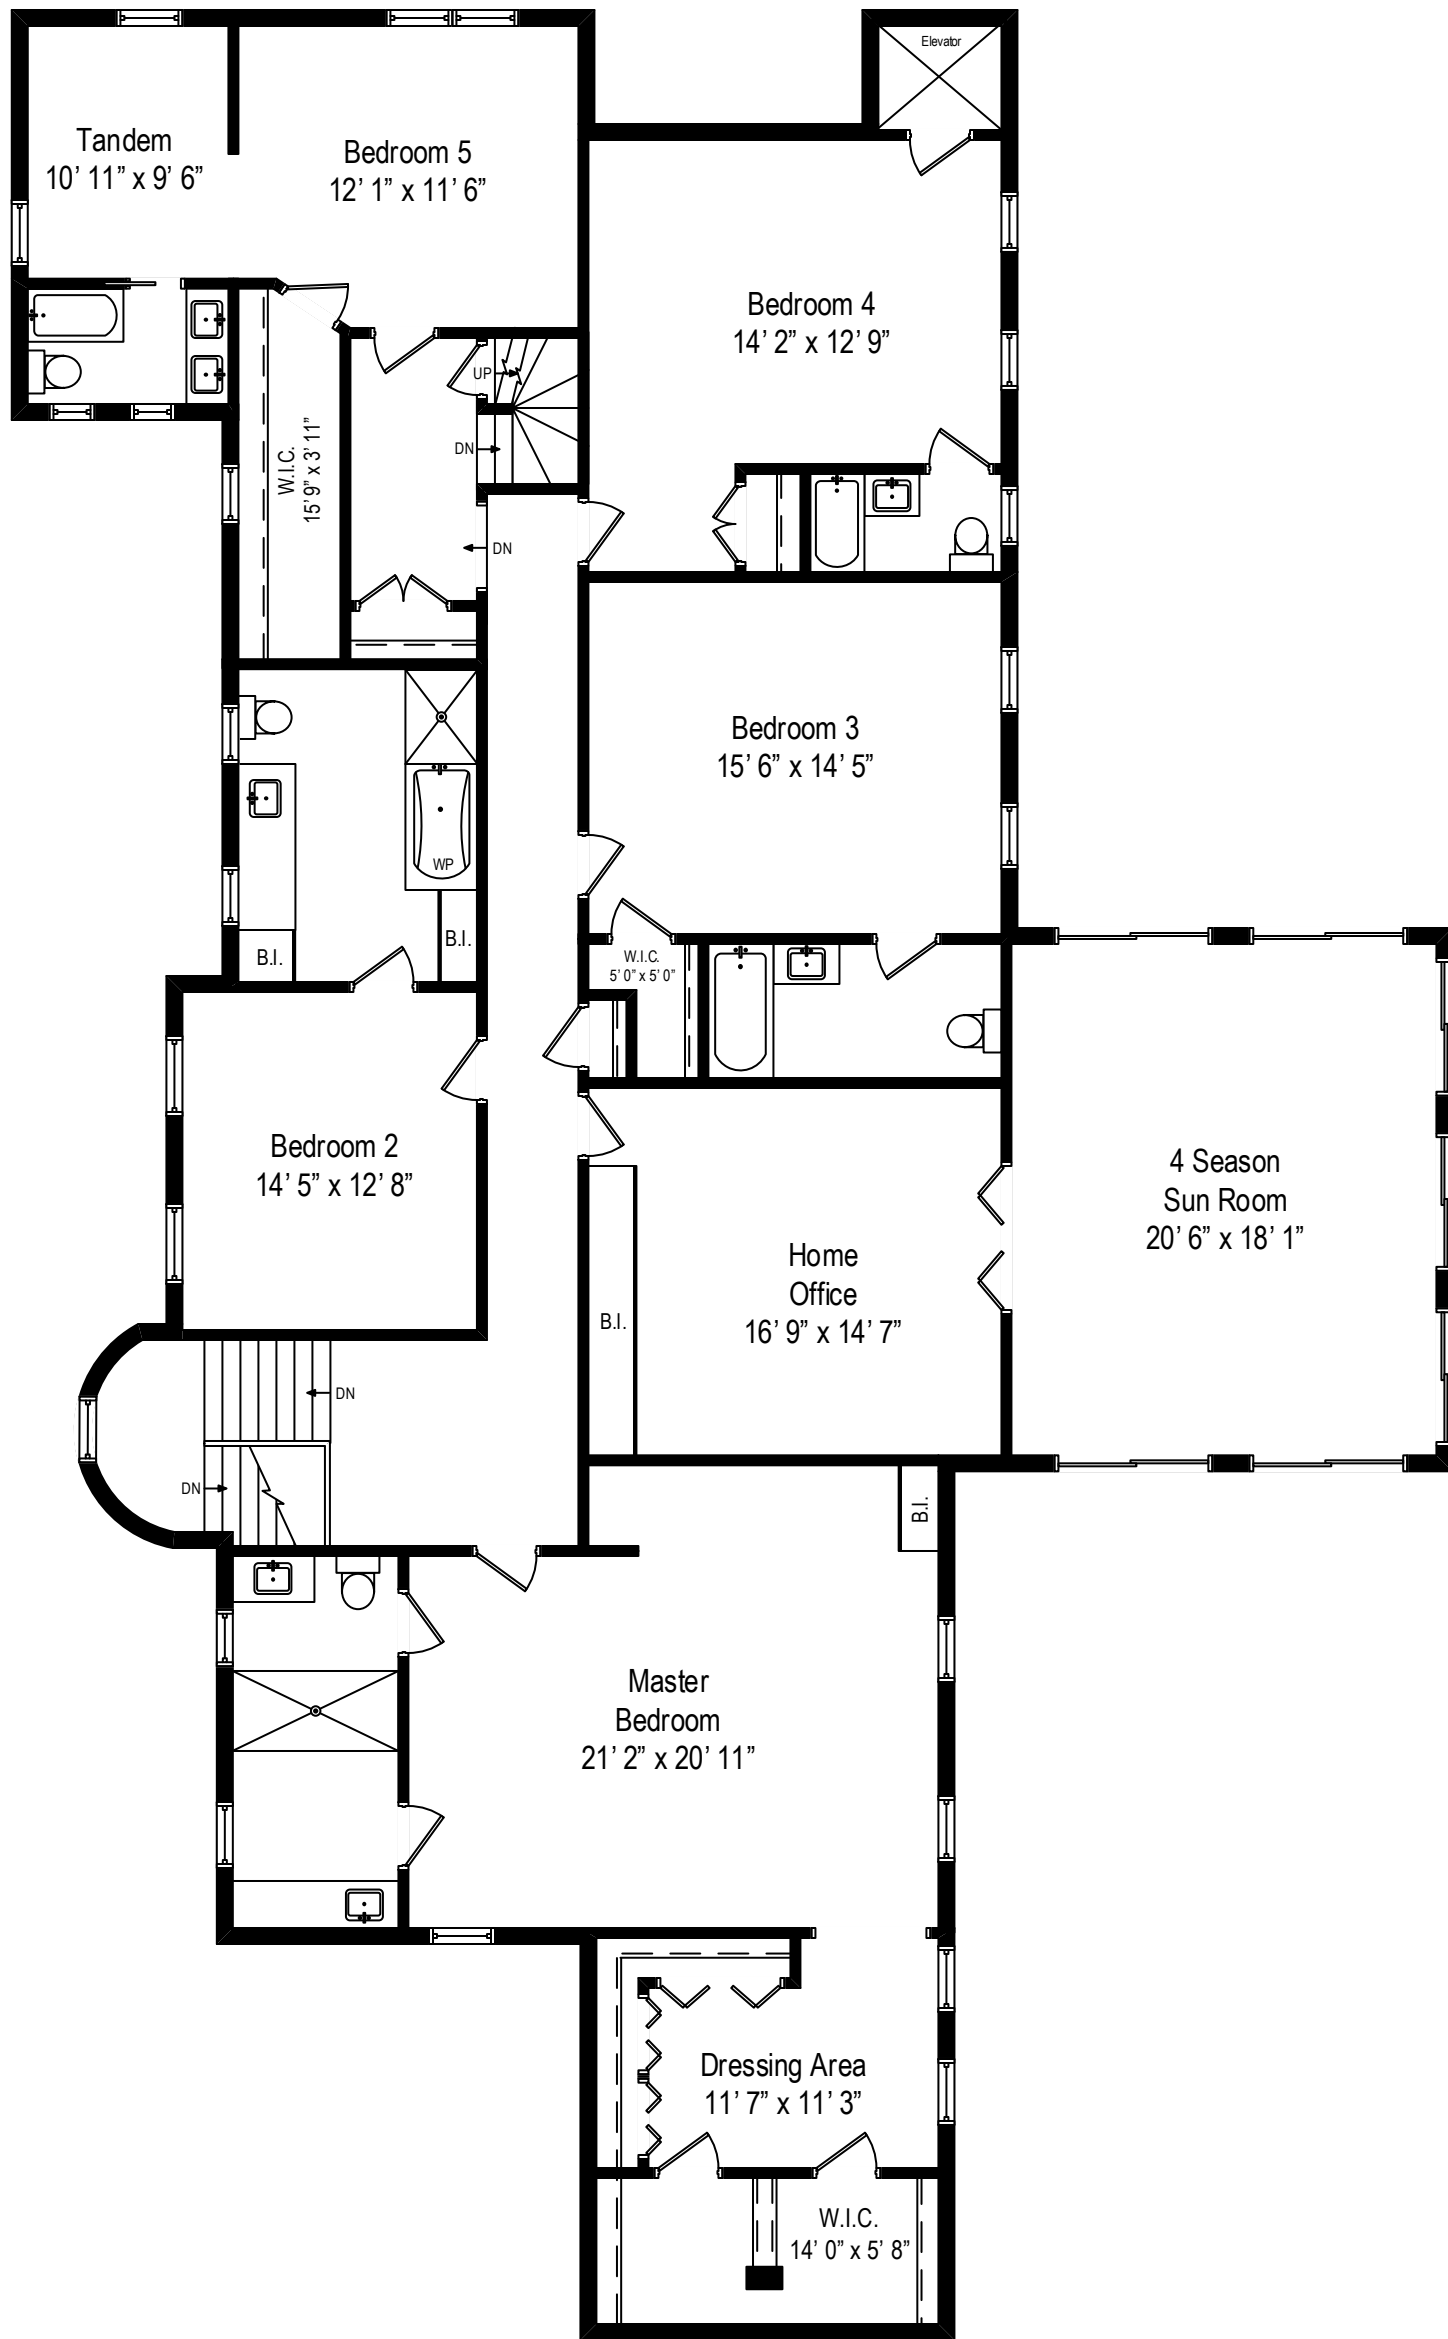

411 Lakeside Ter – Glencoe, IL 60022

First Level

All dimensions are approximate. This plan is for marketing purposes only.

411 Lakeside Ter – Glencoe, IL 60022

Second Level

All dimensions are approximate. This plan is for marketing purposes only.

411 Lakeside Ter – Glencoe, IL 60022

Attic Level

All dimensions are approximate. This plan is for marketing purposes only.

411 Lakeside Ter – Glencoe, IL 60022

Above Garage Level

411 Lakeside Ter – Glencoe, IL 60022

Lower Level

All dimensions are approximate. This plan is for marketing purposes only.