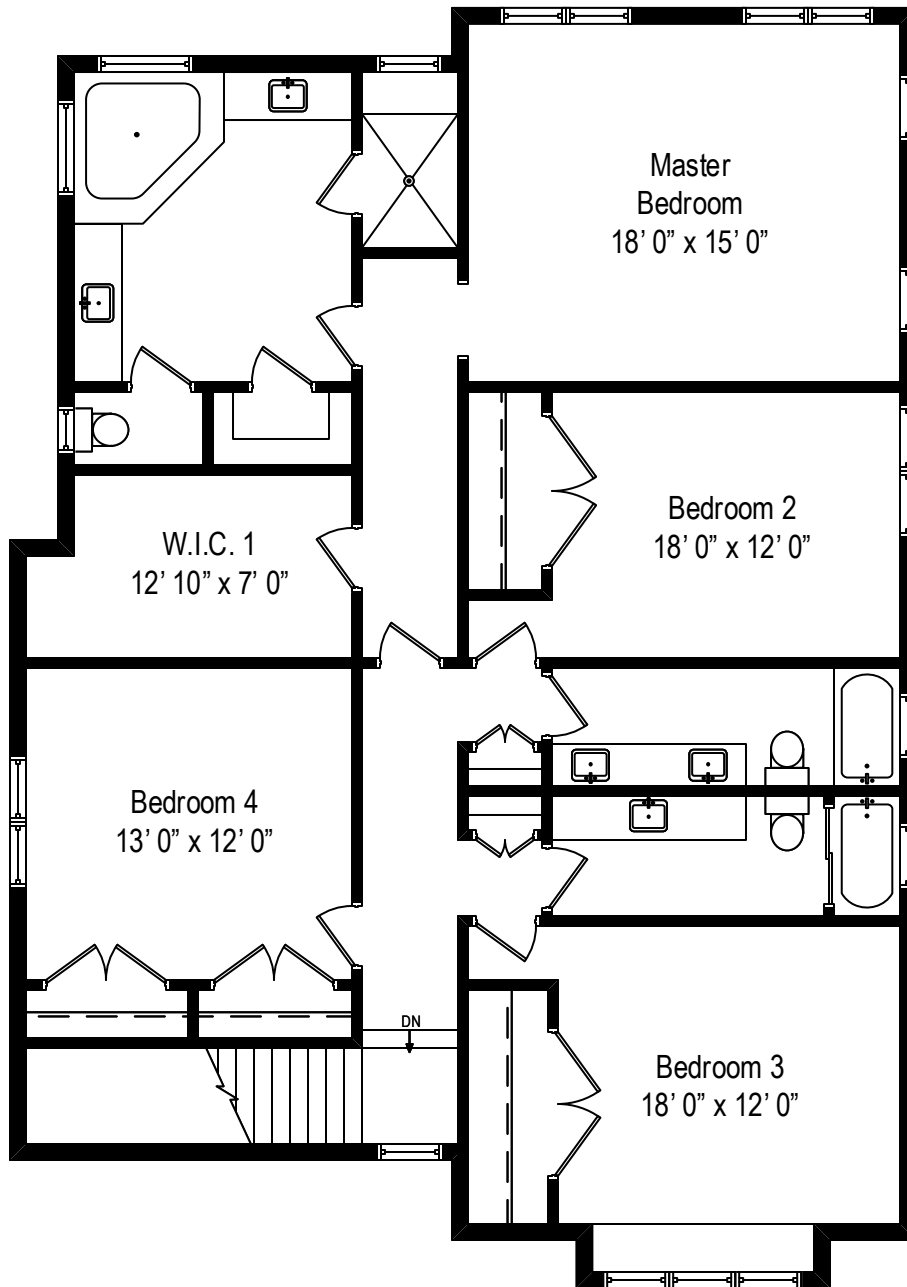

1076 Ash Street – Winnetka, IL 60093

First Level

1076 Ash Street – Winnetka, IL 60093

Second Level

All dimensions are approximate. This plan is for marketing purposes only.

1076 Ash Street – Winnetka, IL 60093

Lower Level

All dimensions are approximate. This plan is for marketing purposes only.