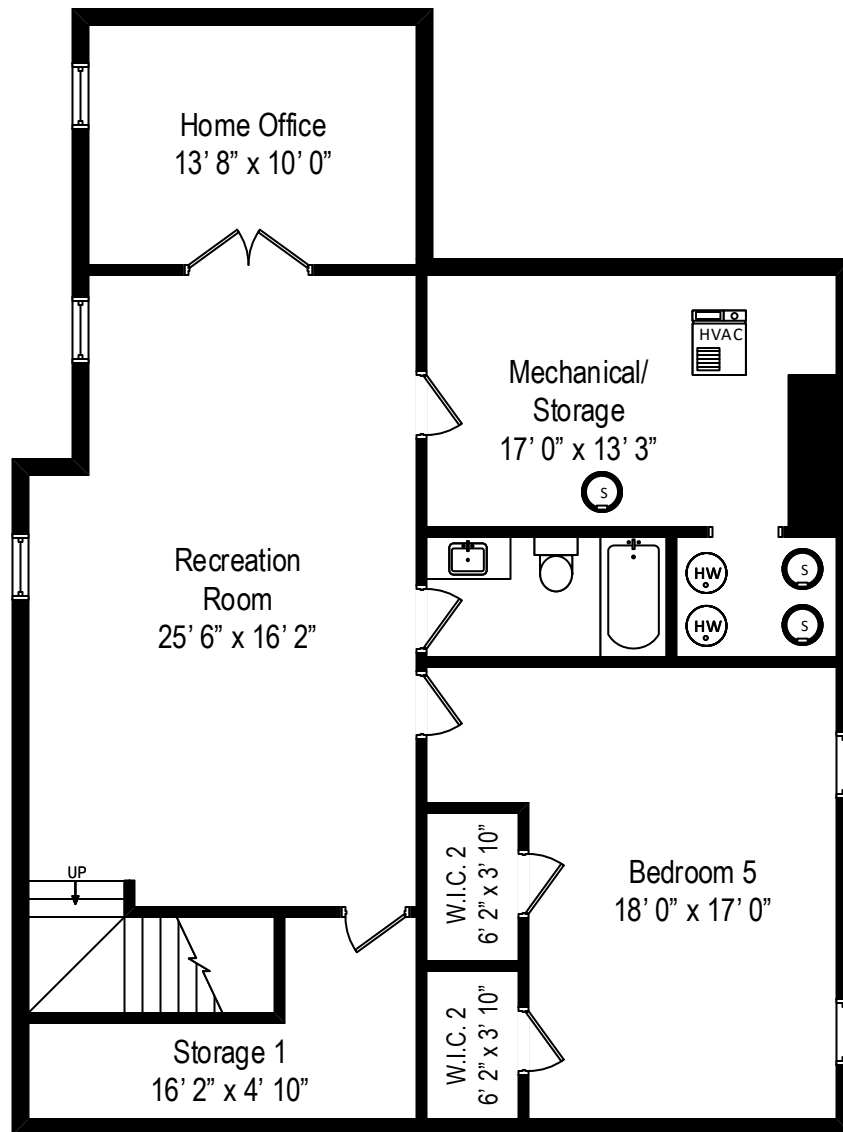

1076 Ash Street – Winnetka, IL 60093

First Level

1076 Ash Street – Winnetka, IL 60093

Second Level

All dimensions are approximate. This plan is for marketing purposes only.

1076 Ash Street – Winnetka, IL 60093

Lower Level

All dimensions are approximate. This plan is for marketing purposes only.