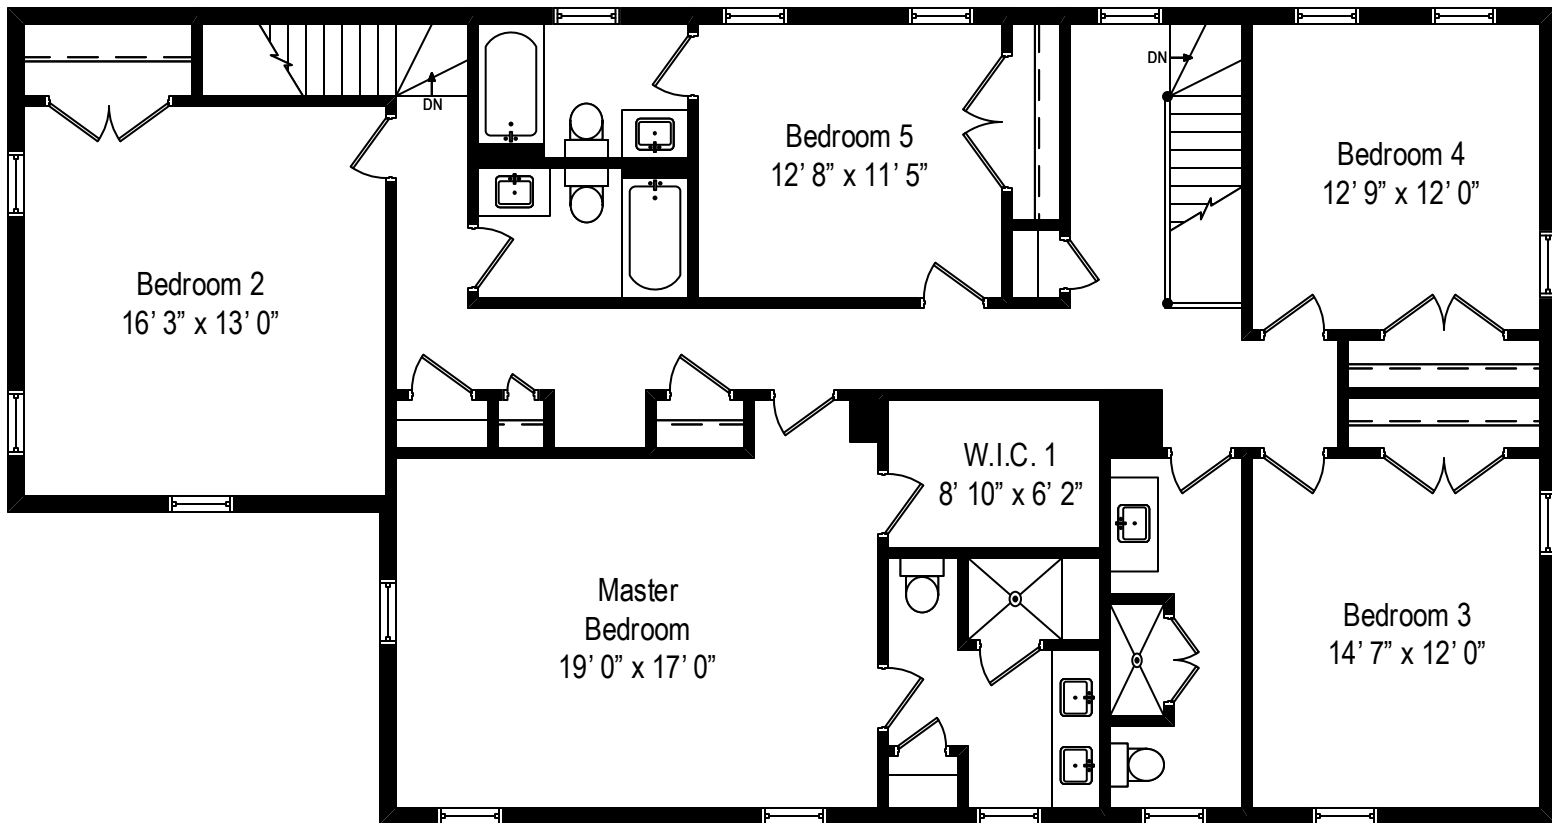

1015 Romona Road – Wilmette, IL 60091

First Level

All dimensions are approximate. This plan is for marketing purposes only.

1015 Romona Road – Wilmette, IL 60091
 Second Level

All dimensions are approximate. This plan is for marketing purposes only.

1015 Romona Road – Wilmette, IL 60091

Lower Level

All dimensions are approximate. This plan is for marketing purposes only.