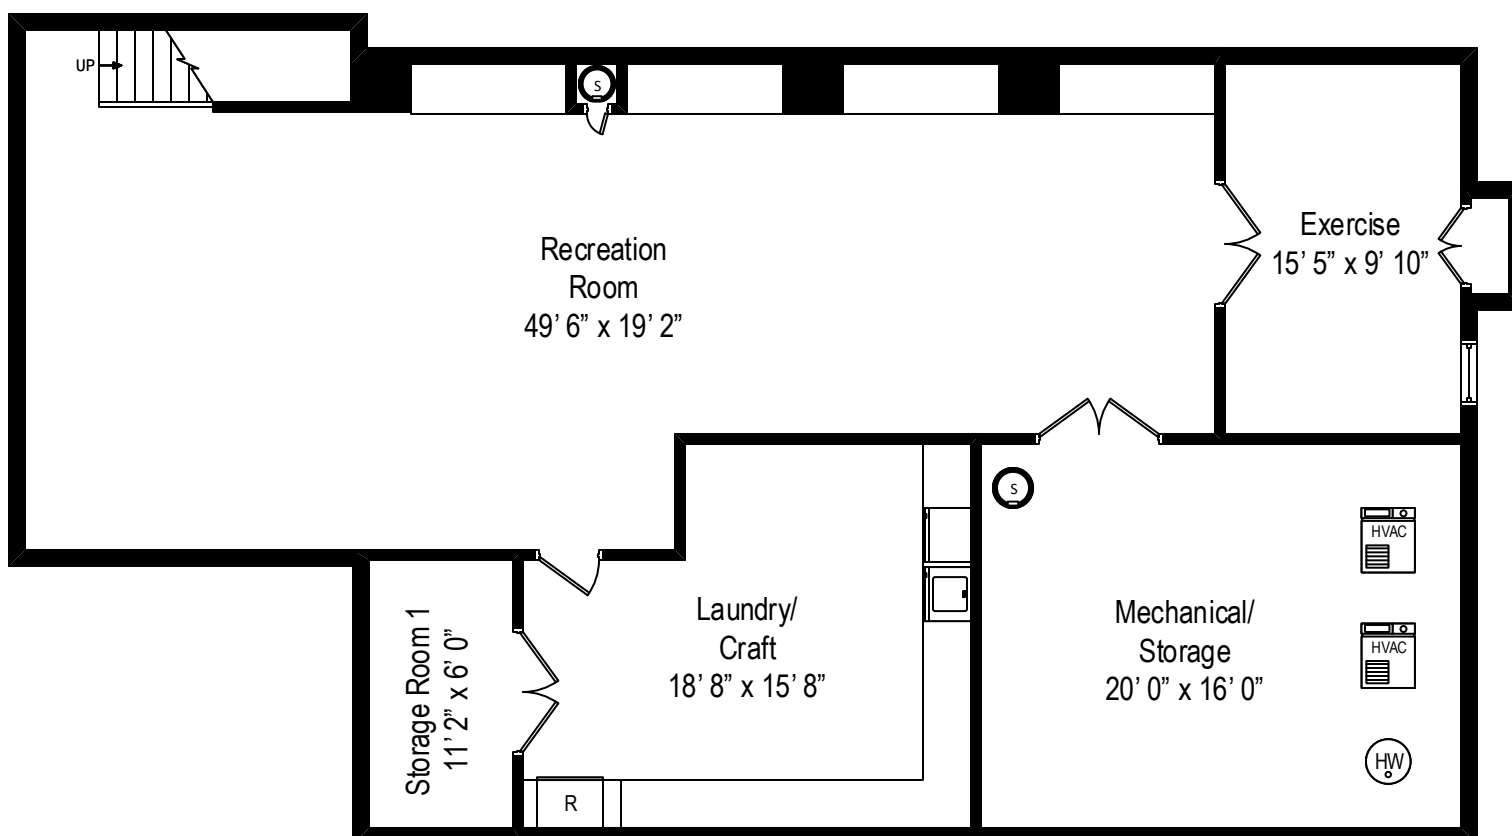

1015 Romona Road – Wilmette, IL 60091

First Level

All dimensions are approximate. This plan is for marketing purposes only.

1015 Romona Road – Wilmette, IL 60091
 Second Level

All dimensions are approximate. This plan is for marketing purposes only.

1015 Romona Road – Wilmette, IL 60091

Lower Level

All dimensions are approximate. This plan is for marketing purposes only.