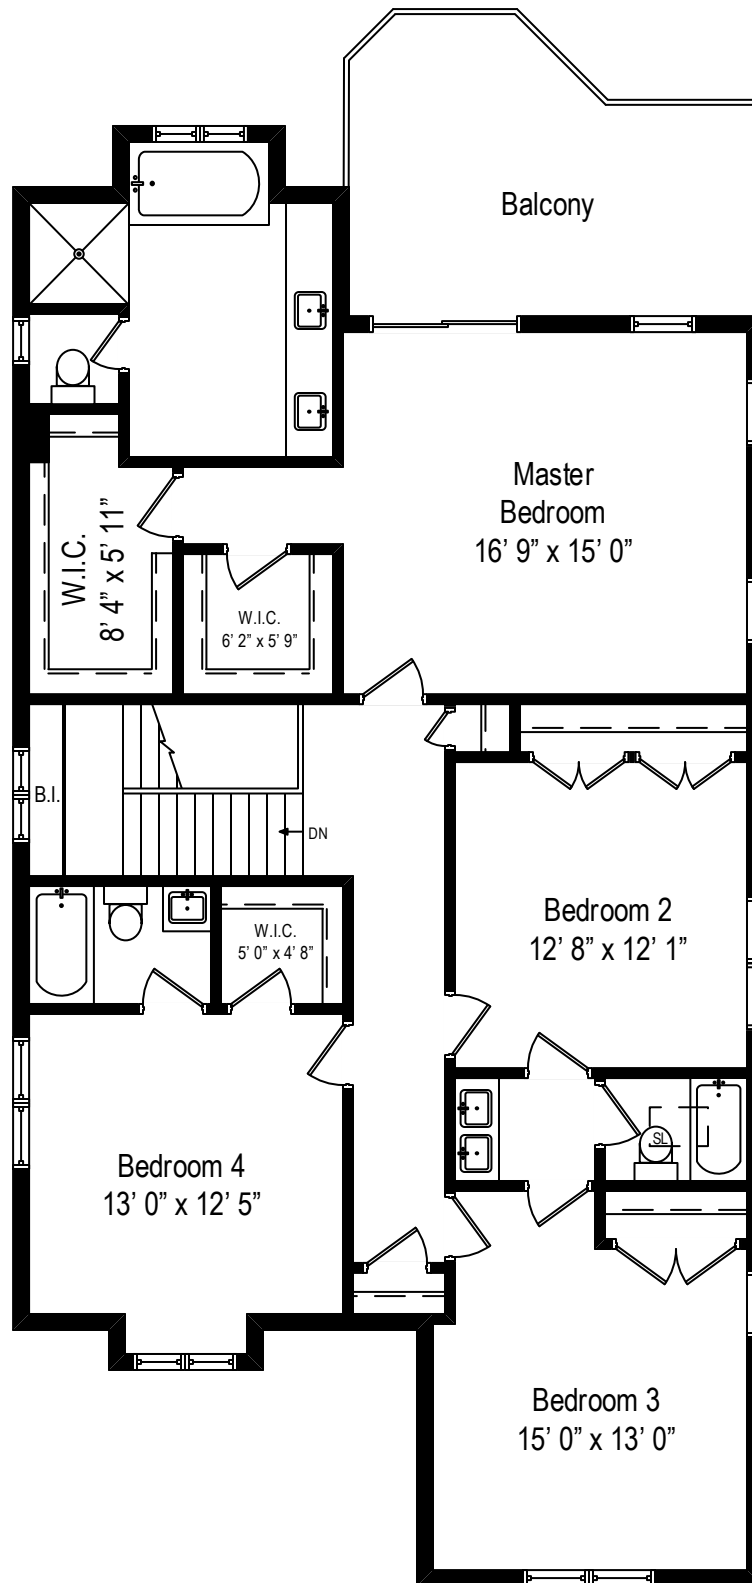

345 Washington Avenue – Glencoe, IL 60022

First Level

345 Washington Avenue – Glencoe, IL 60022

Second Level

345 Washington Avenue – Glencoe, IL 60022

Lower Level