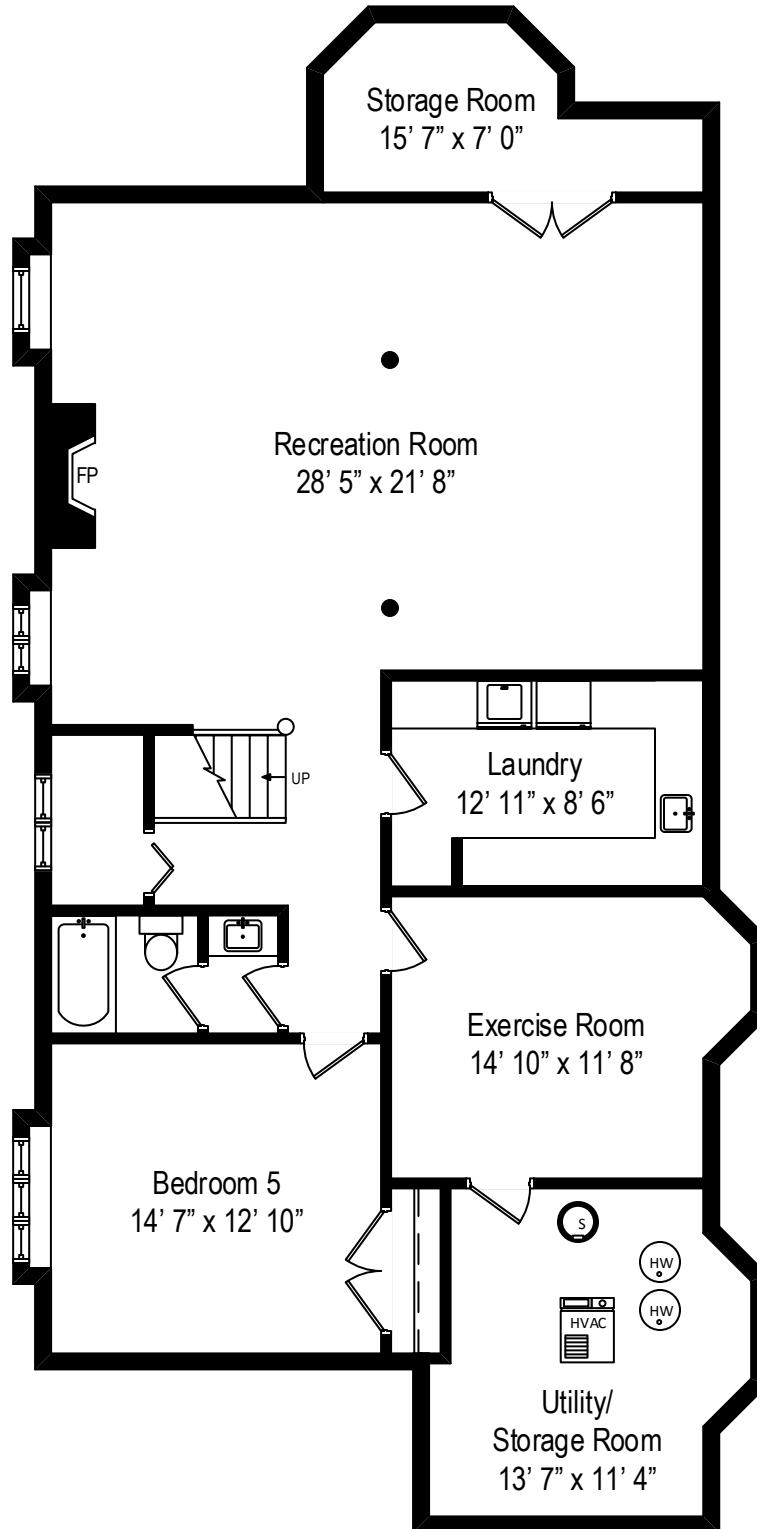

345 Washington Avenue – Glencoe, IL 60022

First Level

345 Washington Avenue – Glencoe, IL 60022

Second Level

345 Washington Avenue – Glencoe, IL 60022

Lower Level