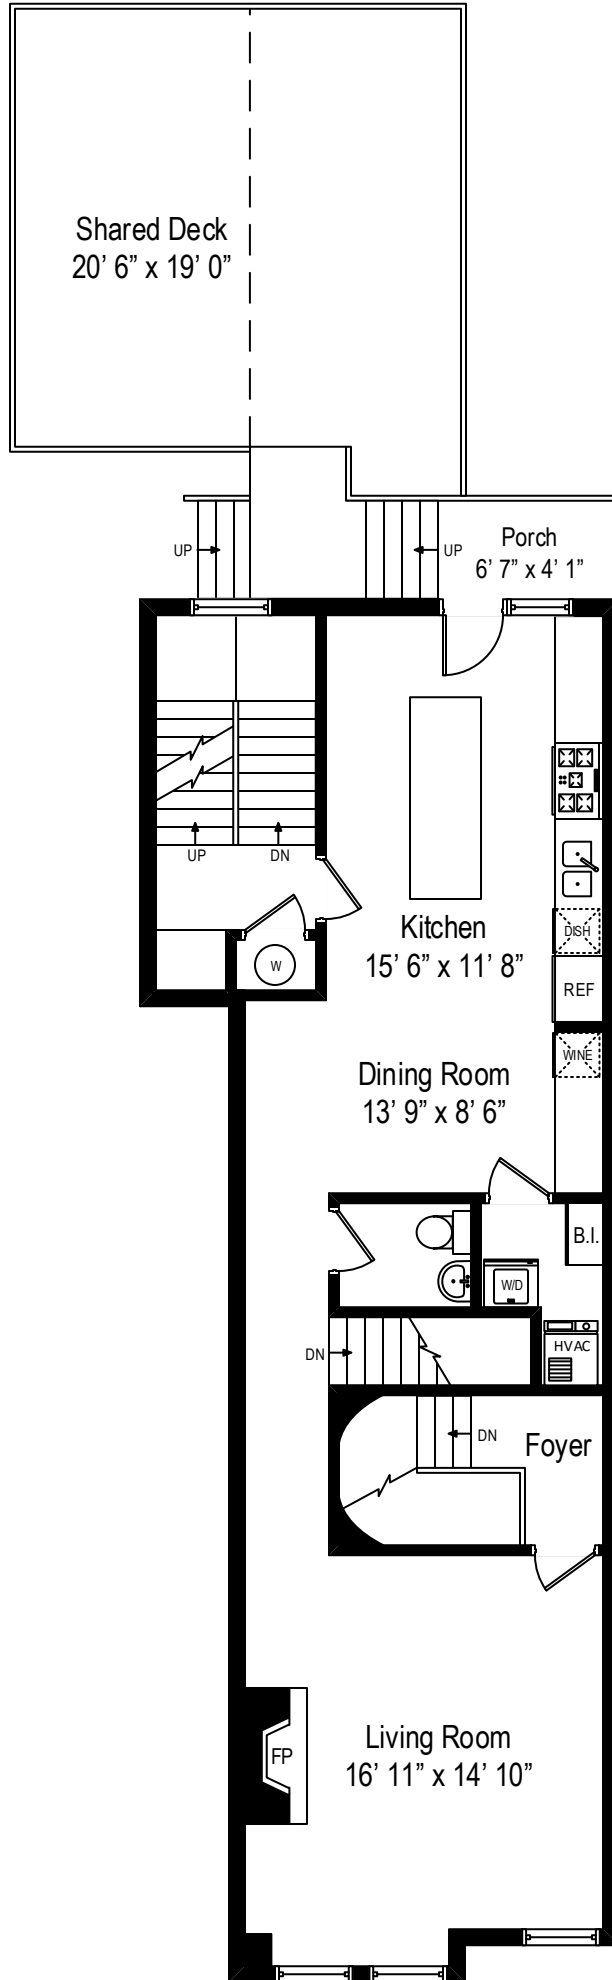

317 W. Webster Avenue – Chicago, IL 60614

First Level

All dimensions are approximate. This plan is for marketing purposes only.

317 W. Webster Avenue – Chicago, IL 60614

Second Level