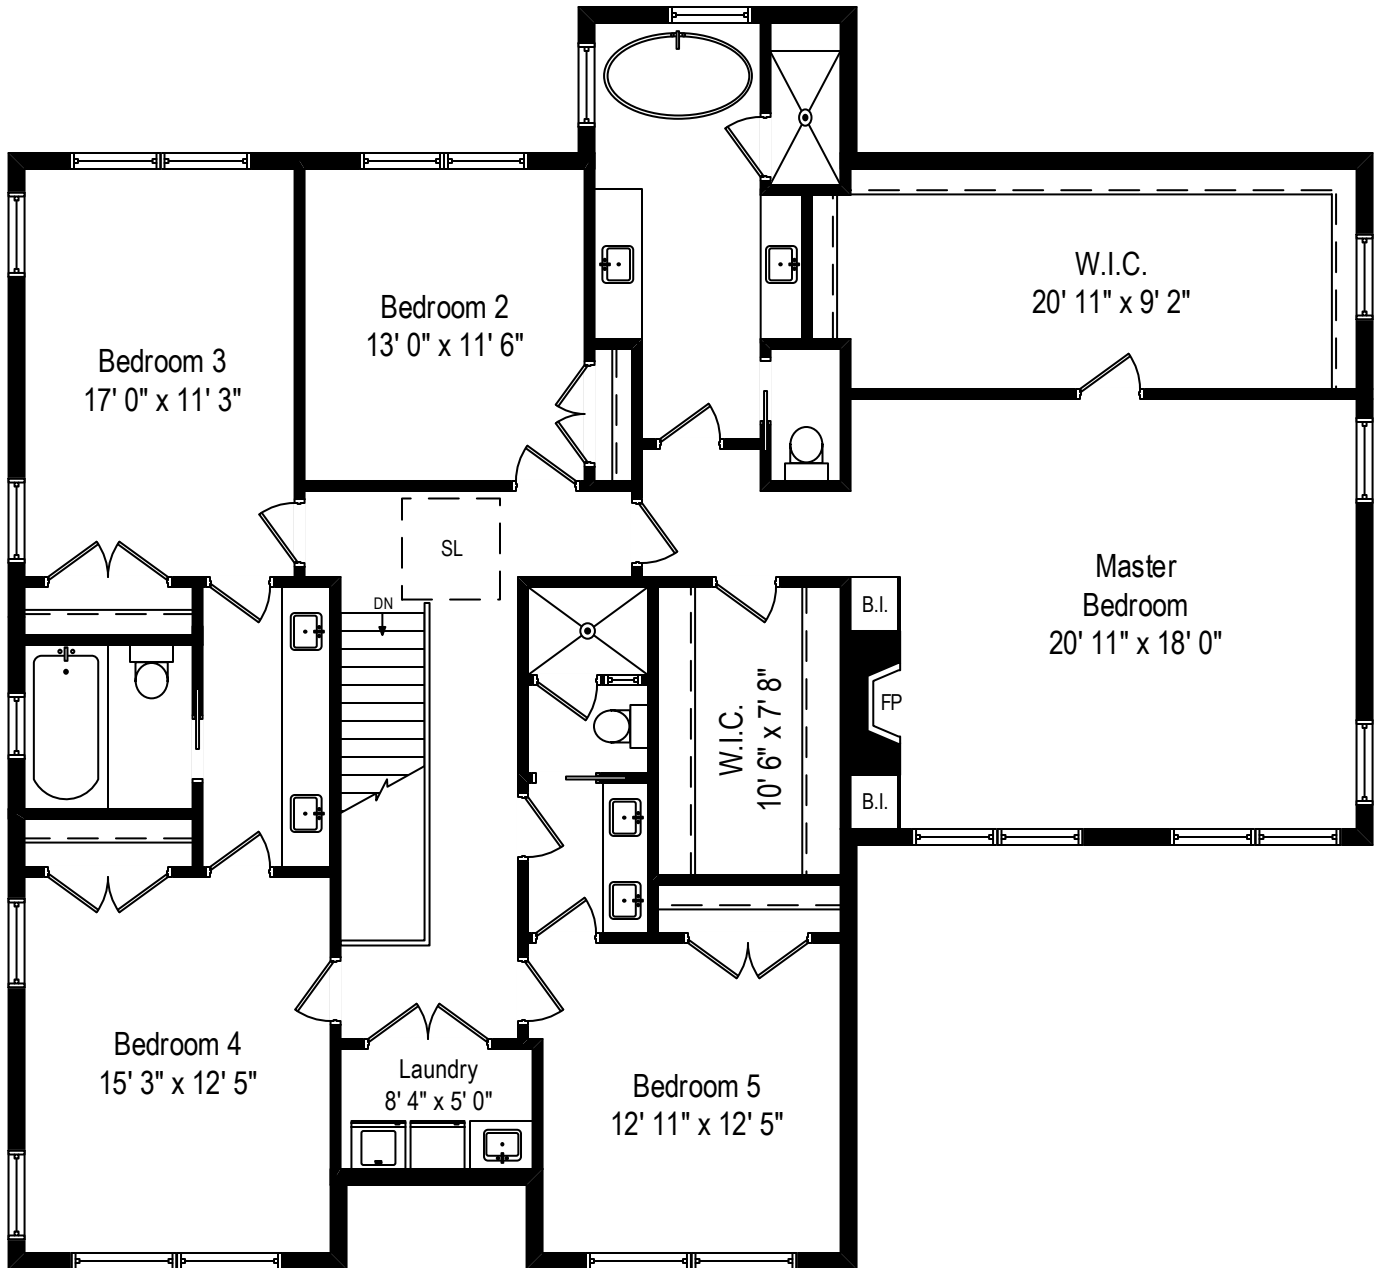

505 Jefferson – Glencoe, IL 60022

First Level

505 Jefferson – Glencoe, IL 60022

Second Level

505 Jefferson – Glencoe, IL 60022

Lower Level

All dimensions are approximate. This plan is for marketing purposes only.