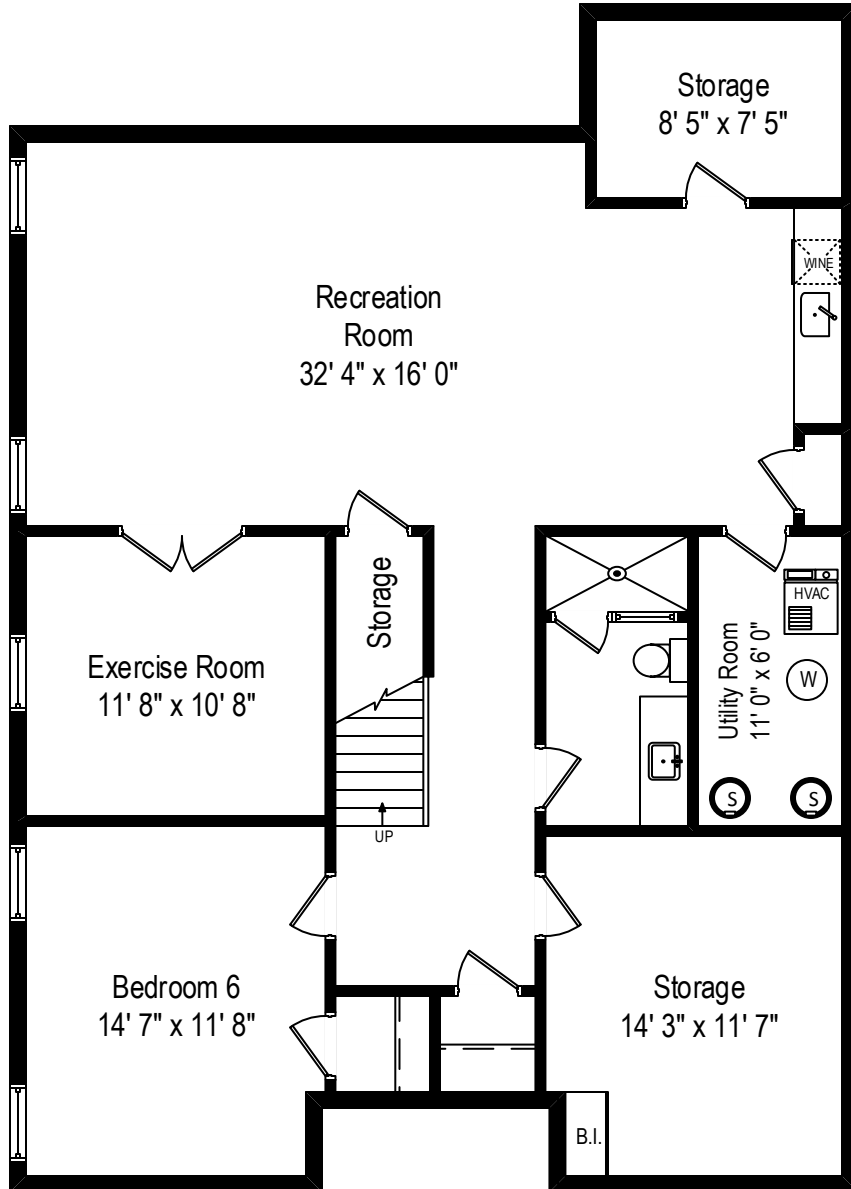

505 Jefferson – Glencoe, IL 60022

First Level

505 Jefferson – Glencoe, IL 60022

Second Level

505 Jefferson – Glencoe, IL 60022

Lower Level

All dimensions are approximate. This plan is for marketing purposes only.