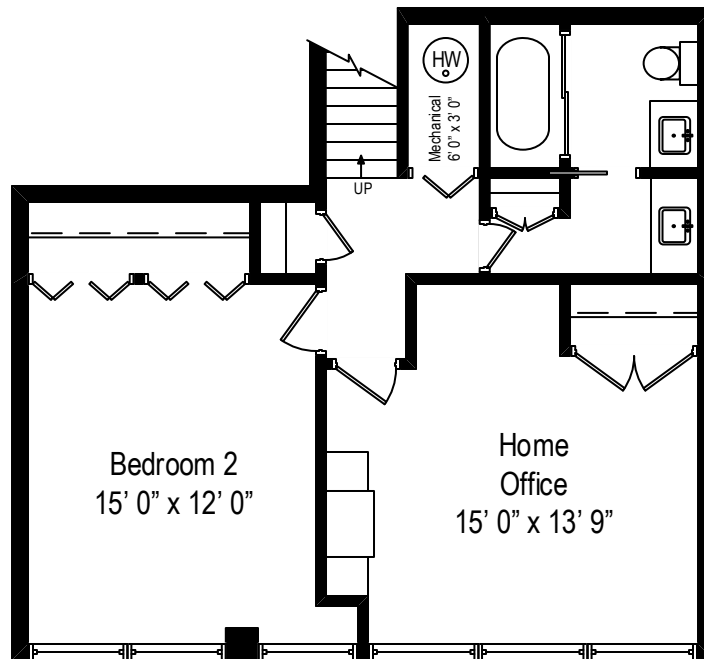

1630 Sheridan Road – Wilmette, IL 60091

Main Level

1630 Sheridan Road – Wilmette, IL 60091

Upper Level

1630 Sheridan Road – Wilmette, IL 60091

Lower Level

All dimensions are approximate. This plan is for marketing purposes only.