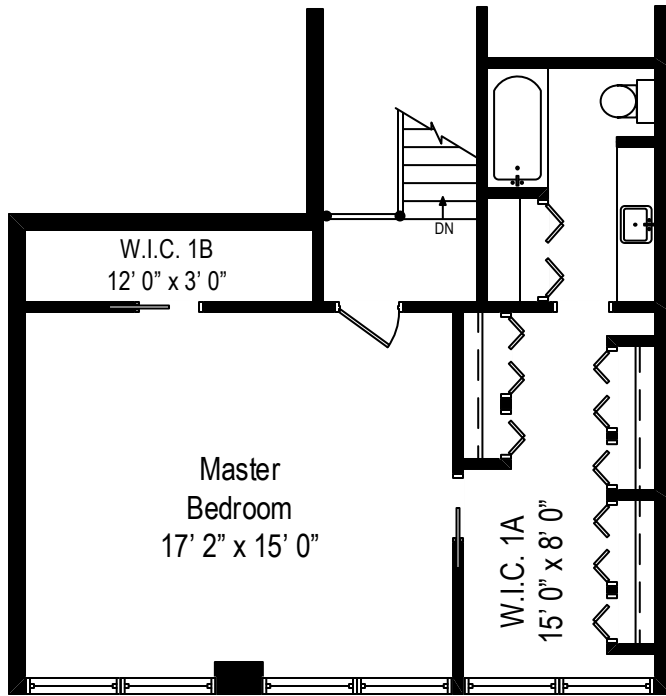

1630 Sheridan Road – Wilmette, IL 60091

Main Level

1630 Sheridan Road – Wilmette, IL 60091

Upper Level

1630 Sheridan Road – Wilmette, IL 60091

Lower Level

All dimensions are approximate. This plan is for marketing purposes only.