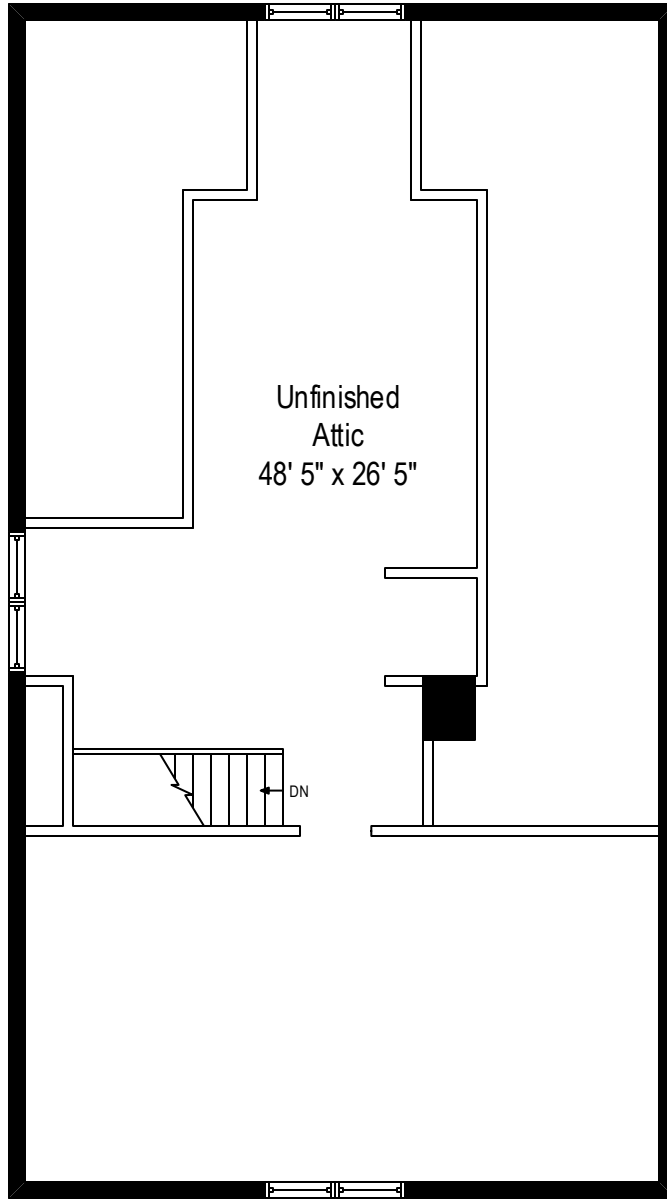

2743 W. Ainslie Street – Chicago, IL 60625

First Level

2743 W. Ainslie Street – Chicago, IL 60625

Lower Level

All dimensions are approximate. This plan is for marketing purposes only.

Unfinished  
Attic  
48' 5" x 26' 5"