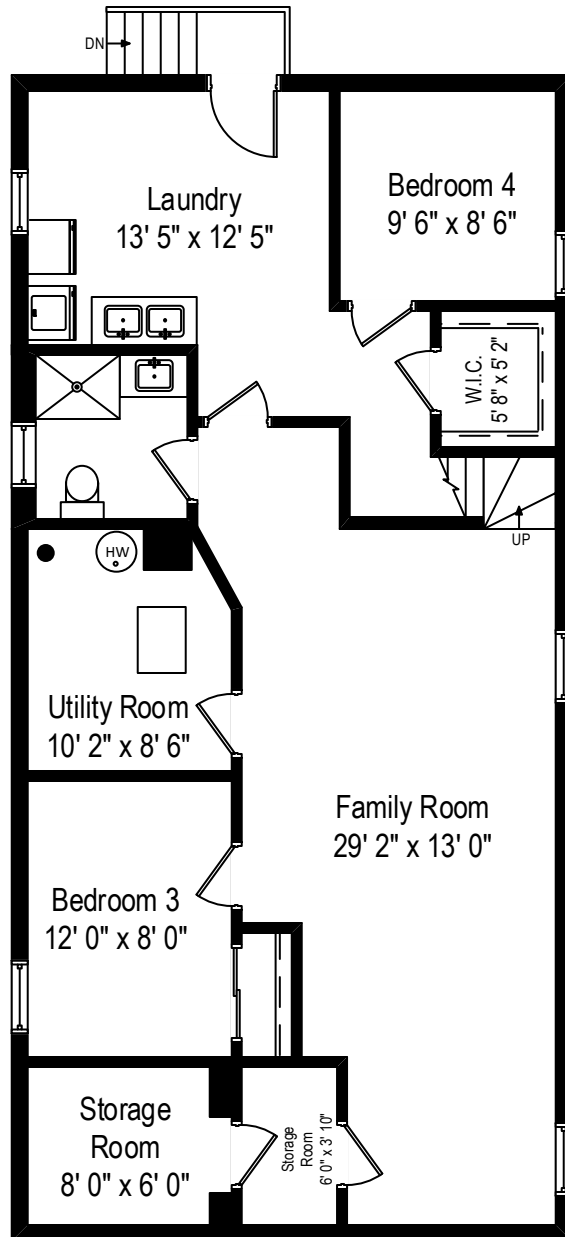

2743 W. Ainslie Street – Chicago, IL 60625

First Level

2743 W. Ainslie Street – Chicago, IL 60625

Lower Level

All dimensions are approximate. This plan is for marketing purposes only.

Unfinished  
Attic  
48' 5" x 26' 5"