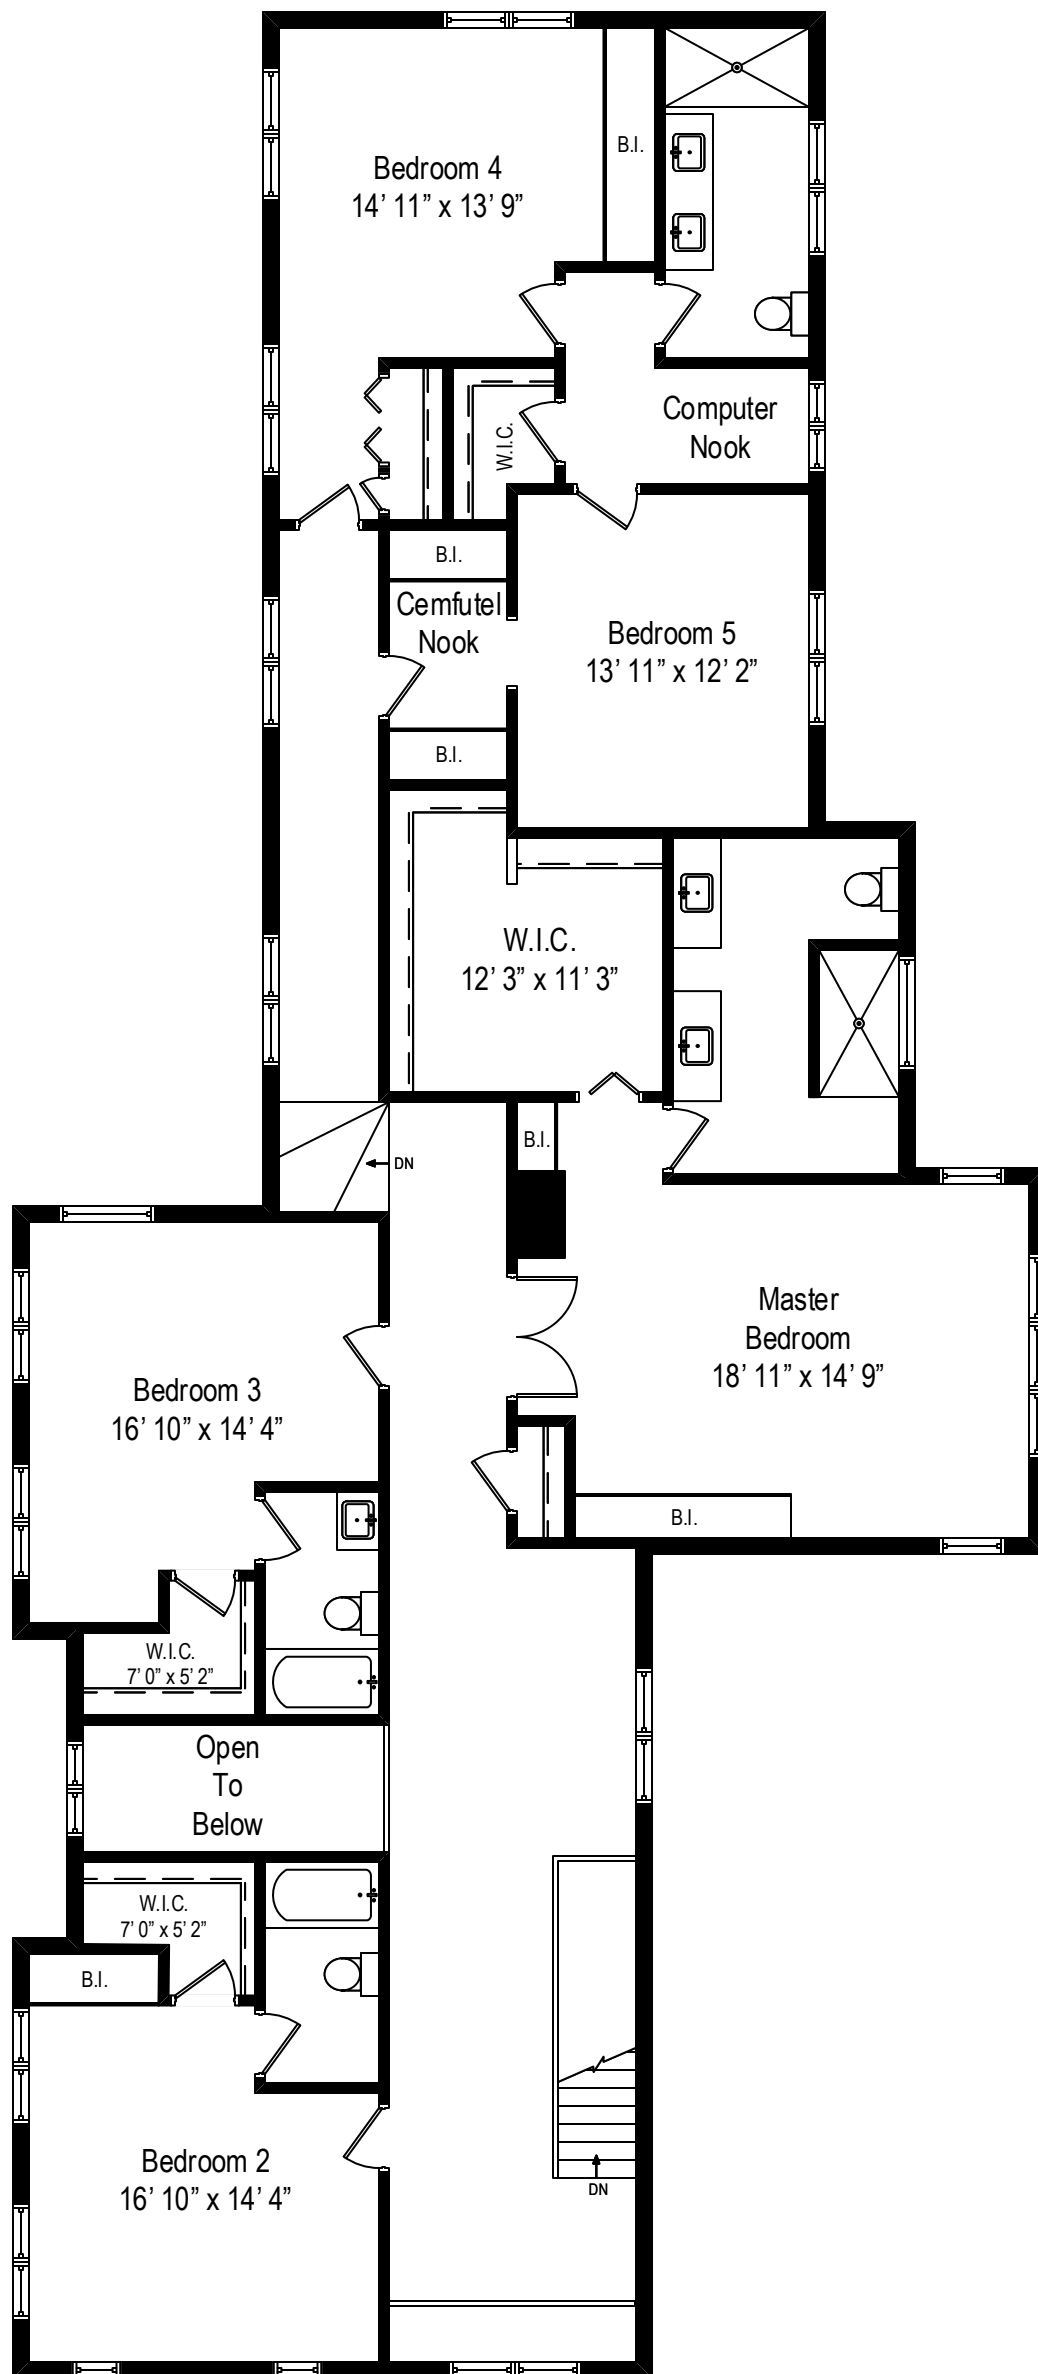

31 Meadowview Drive – Winnetka, IL 60093

First Level

All dimensions are approximate. This plan is for marketing purposes only.

31 Meadowview Drive – Winnetka, IL 60093

Second Level

All dimensions are approximate. This plan is for marketing purposes only.

31 Meadowview Drive – Winnetka, IL 60093

Lower Level

All dimensions are approximate. This plan is for marketing purposes only.