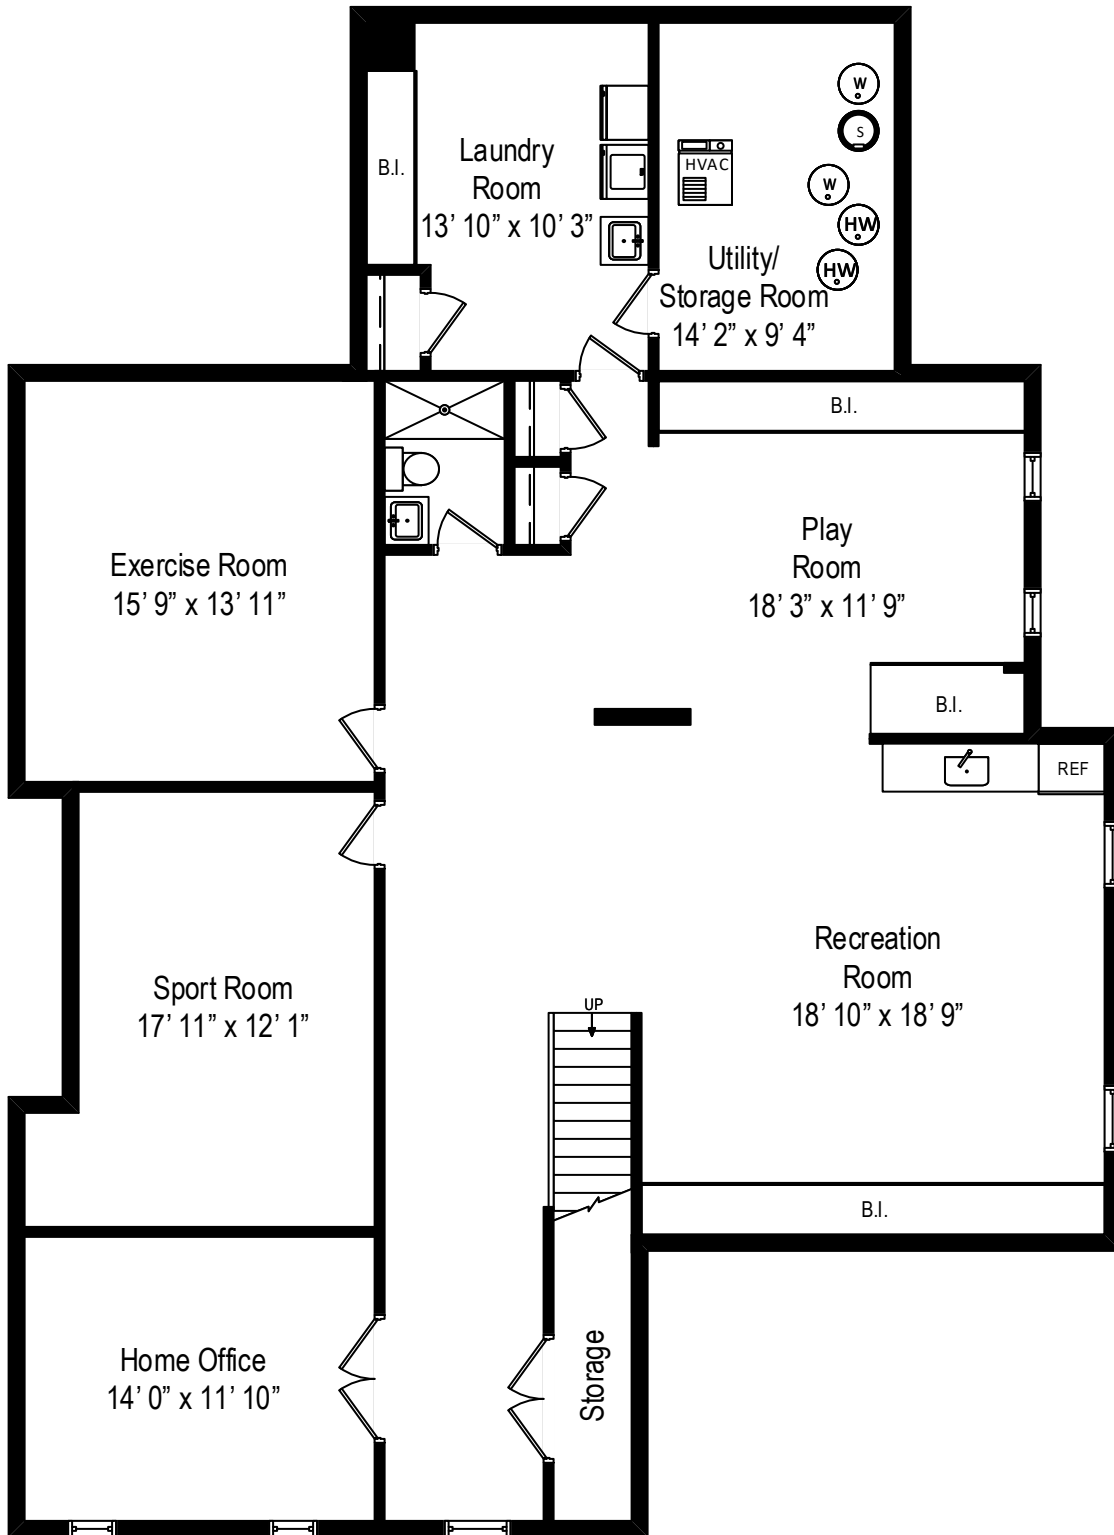

31 Meadowview Drive – Winnetka, IL 60093

First Level

All dimensions are approximate. This plan is for marketing purposes only.

31 Meadowview Drive – Winnetka, IL 60093

Second Level

All dimensions are approximate. This plan is for marketing purposes only.

31 Meadowview Drive – Winnetka, IL 60093

Lower Level

All dimensions are approximate. This plan is for marketing purposes only.