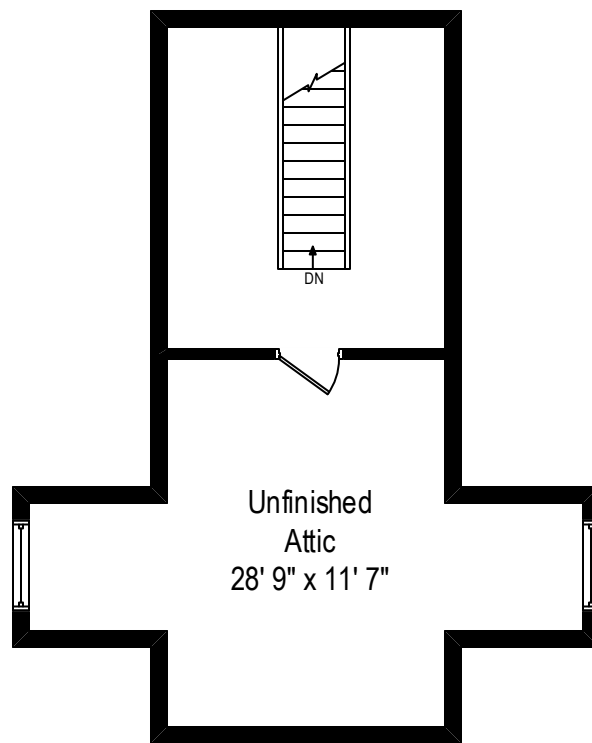

414 Gregory Avenue – Wilmette, IL 60091

First Level

All dimensions are approximate. This plan is for marketing purposes only.

414 Gregory Avenue – Wilmette, IL 60091

Second Level

All dimensions are approximate. This plan is for marketing purposes only.

Unfinished
Basement
41' 2" x 25' 1"

414 Gregory Avenue – Wilmette, IL 60091

Lower Level

All dimensions are approximate. This plan is for marketing purposes only.