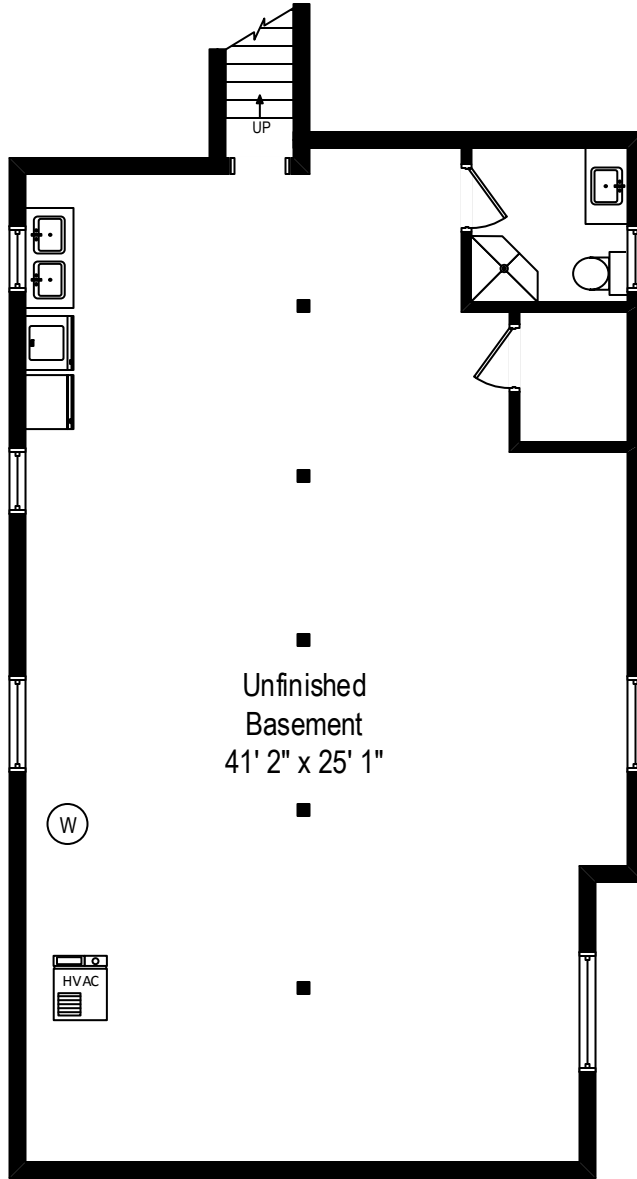

414 Gregory Avenue – Wilmette, IL 60091

First Level

All dimensions are approximate. This plan is for marketing purposes only.

414 Gregory Avenue – Wilmette, IL 60091

Second Level

All dimensions are approximate. This plan is for marketing purposes only.

Unfinished
Basement
41' 2" x 25' 1"

414 Gregory Avenue – Wilmette, IL 60091

Lower Level

All dimensions are approximate. This plan is for marketing purposes only.