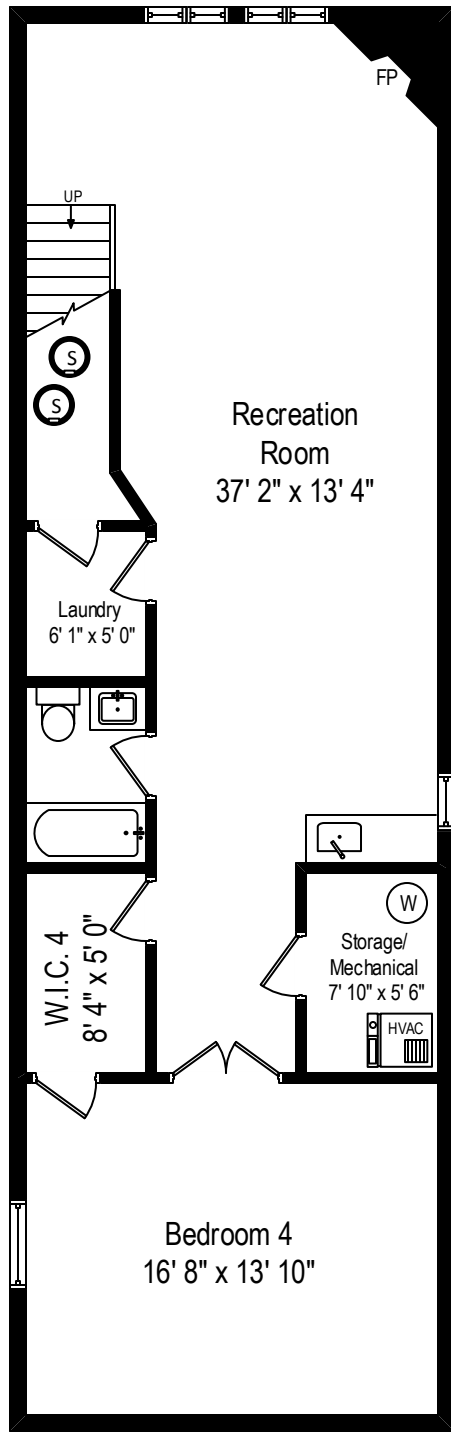

2948 N. Whipple Street – Chicago, IL 60618

First Level

2948 N. Whipple Street – Chicago, IL 60618

Second Level

All dimensions are approximate. This plan is for marketing purposes only.

2948 N. Whipple Street – Chicago, IL 60618

Lower Level