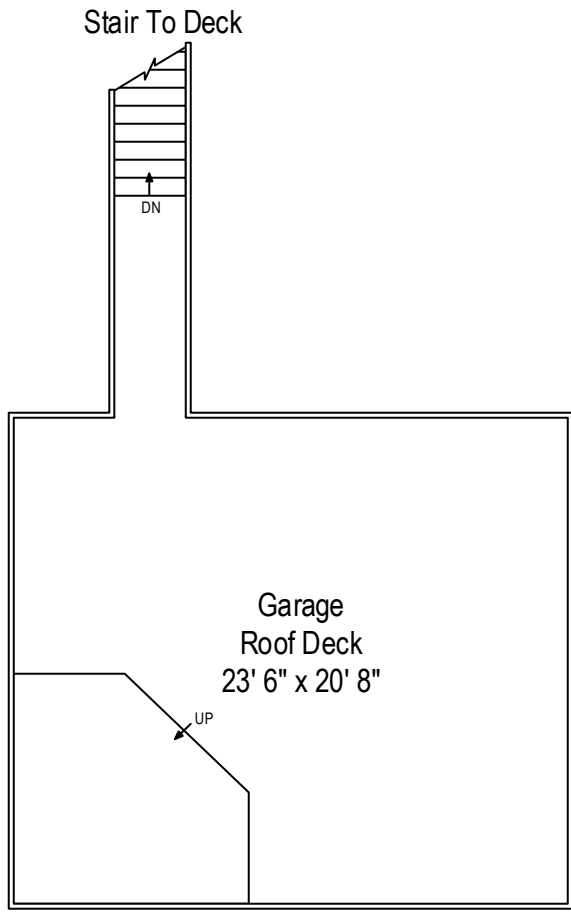

2948 N. Whipple Street – Chicago, IL 60618

First Level

2948 N. Whipple Street – Chicago, IL 60618

Second Level

All dimensions are approximate. This plan is for marketing purposes only.

2948 N. Whipple Street – Chicago, IL 60618

Lower Level