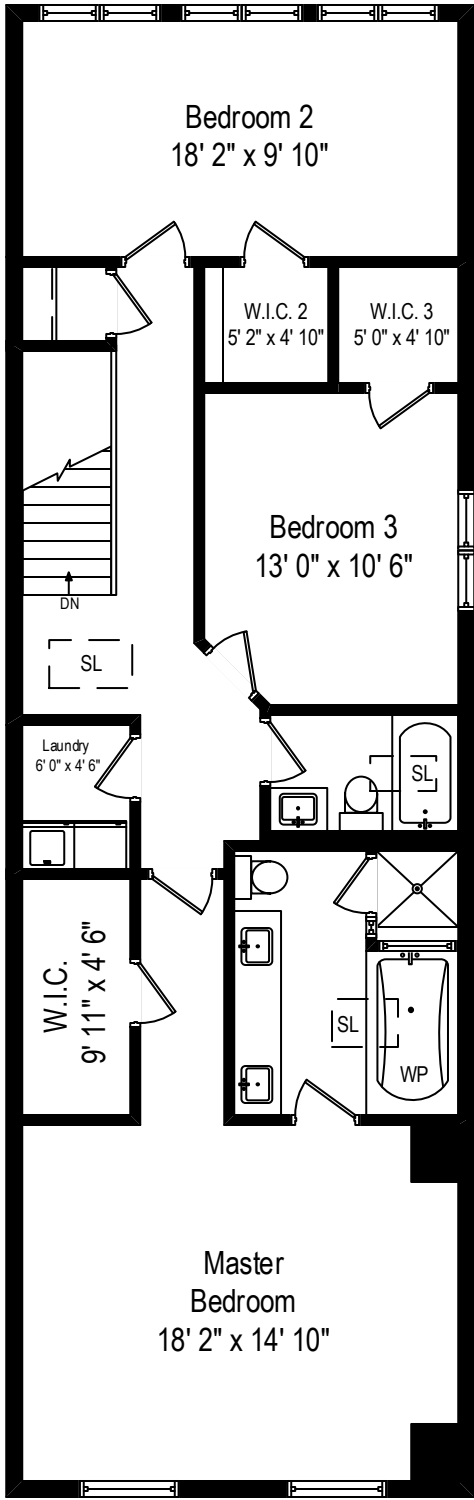

2948 N. Whipple Street – Chicago, IL 60618

First Level

2948 N. Whipple Street – Chicago, IL 60618

Second Level

All dimensions are approximate. This plan is for marketing purposes only.

2948 N. Whipple Street – Chicago, IL 60618

Lower Level