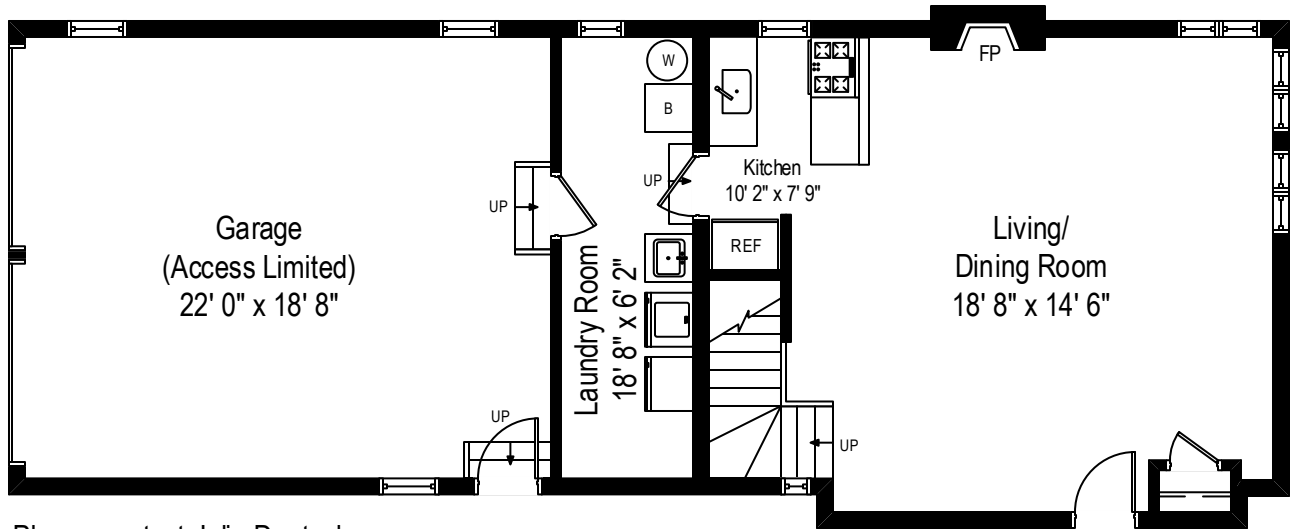

344 Elm Place - Highland Park, IL 60035

First Level

344 Elm Place - Highland Park, IL 60035

Second Level

All dimensions are approximate. This plan is for marketing purposes only.

344 Elm Place - Highland Park, IL 60035

Lower Level

All dimensions are approximate. This plan is for marketing purposes only.

Please contact Julie Deutsch

344 Elm Place - Highland Park, IL 60035

Coach House 1

344 Elm Place - Highland Park, IL 60035

Coach House 2

All dimensions are approximate. This plan is for marketing purposes only.