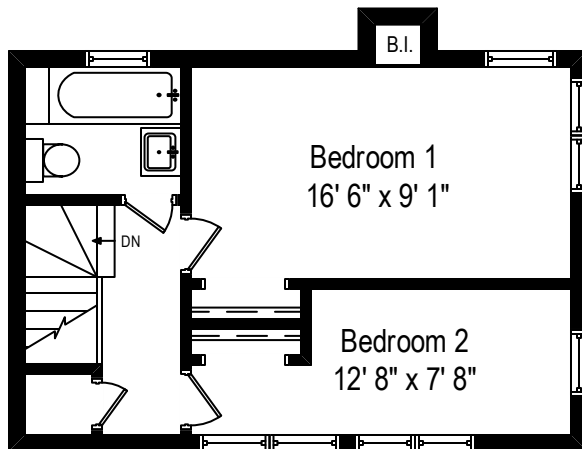

344 Elm Place - Highland Park, IL 60035

First Level

344 Elm Place - Highland Park, IL 60035

Second Level

All dimensions are approximate. This plan is for marketing purposes only.

344 Elm Place - Highland Park, IL 60035

Lower Level

All dimensions are approximate. This plan is for marketing purposes only.

Please contact Julie Deutsch

344 Elm Place - Highland Park, IL 60035

Coach House 1

344 Elm Place - Highland Park, IL 60035

Coach House 2

All dimensions are approximate. This plan is for marketing purposes only.