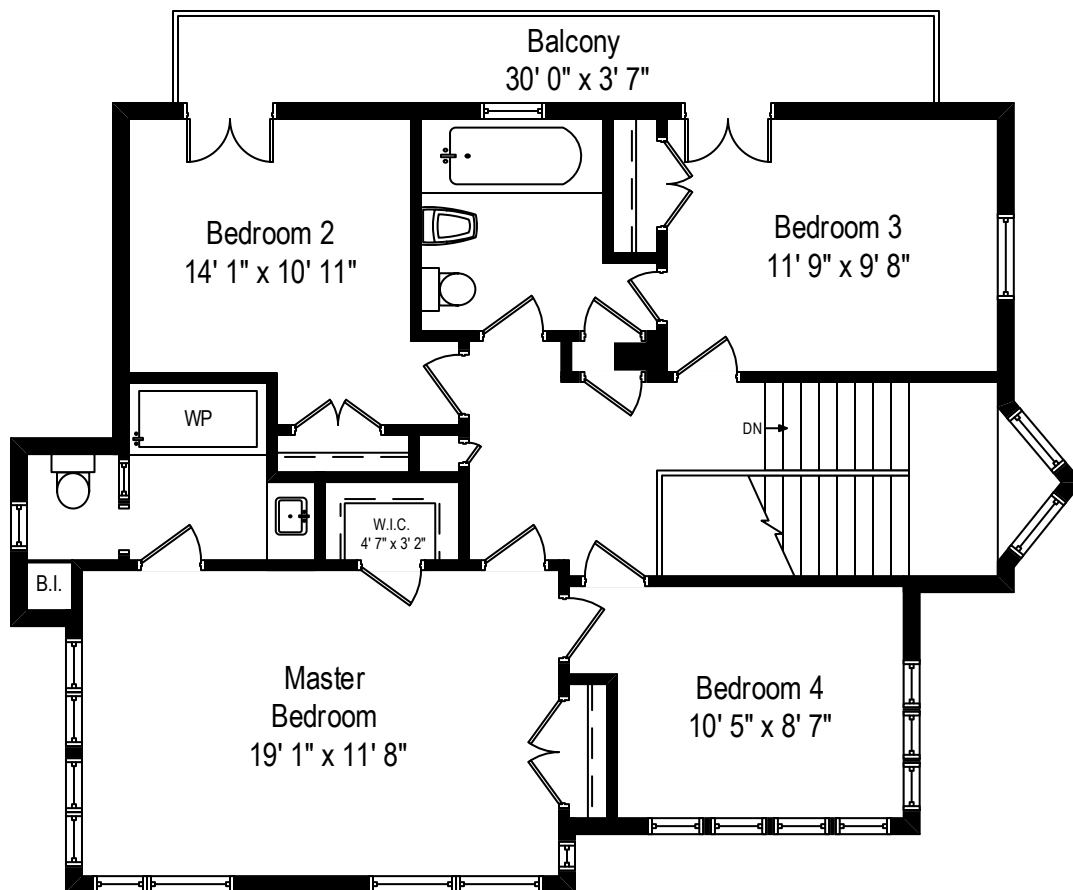

344 Elm Place - Highland Park, IL 60035

First Level

344 Elm Place - Highland Park, IL 60035

Second Level

All dimensions are approximate. This plan is for marketing purposes only.

344 Elm Place - Highland Park, IL 60035

Lower Level

All dimensions are approximate. This plan is for marketing purposes only.

Please contact Julie Deutsch

344 Elm Place - Highland Park, IL 60035

Coach House 1

344 Elm Place - Highland Park, IL 60035

Coach House 2

All dimensions are approximate. This plan is for marketing purposes only.