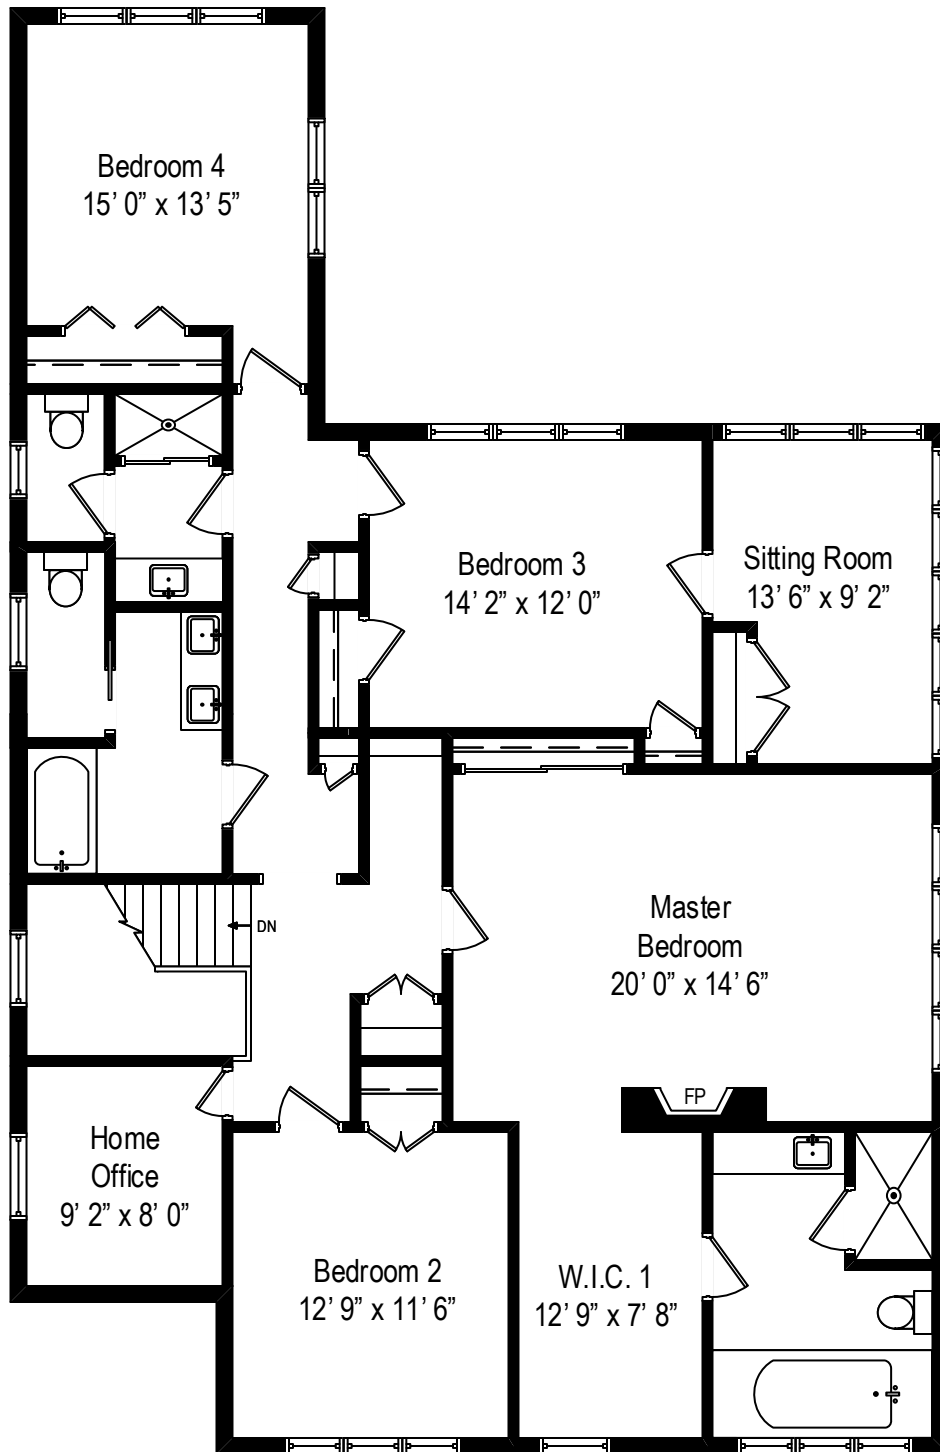

787 Baldwin Road – Highland Park, IL 60035

First Level

All dimensions are approximate. This plan is for marketing purposes only.

787 Baldwin Road – Highland Park, IL 60035

Second Level

All dimensions are approximate. This plan is for marketing purposes only.

787 Baldwin Road – Highland Park, IL 60035

Lower Level

All dimensions are approximate. This plan is for marketing purposes only.

4 Car
Garage
45' 6" x 23' 0"

787 Baldwin Road – Highland Park, IL 60035

Garage

All dimensions are approximate. This plan is for marketing purposes only.