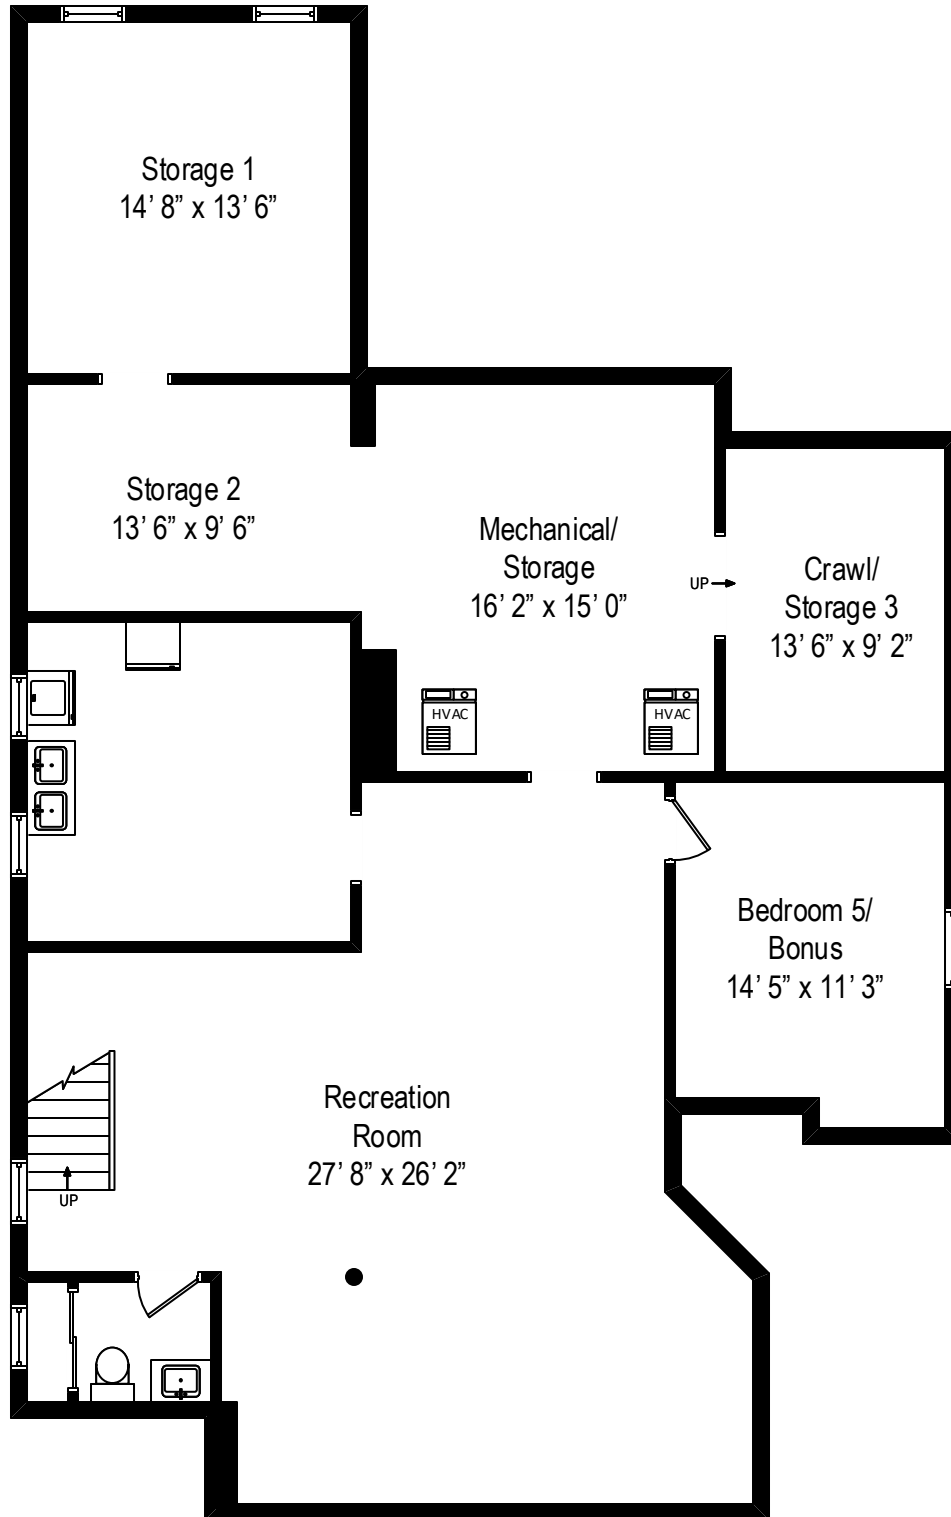

787 Baldwin Road – Highland Park, IL 60035

First Level

All dimensions are approximate. This plan is for marketing purposes only.

787 Baldwin Road – Highland Park, IL 60035

Second Level

All dimensions are approximate. This plan is for marketing purposes only.

787 Baldwin Road – Highland Park, IL 60035

Lower Level

All dimensions are approximate. This plan is for marketing purposes only.

4 Car
Garage
45' 6" x 23' 0"

787 Baldwin Road – Highland Park, IL 60035

Garage

All dimensions are approximate. This plan is for marketing purposes only.