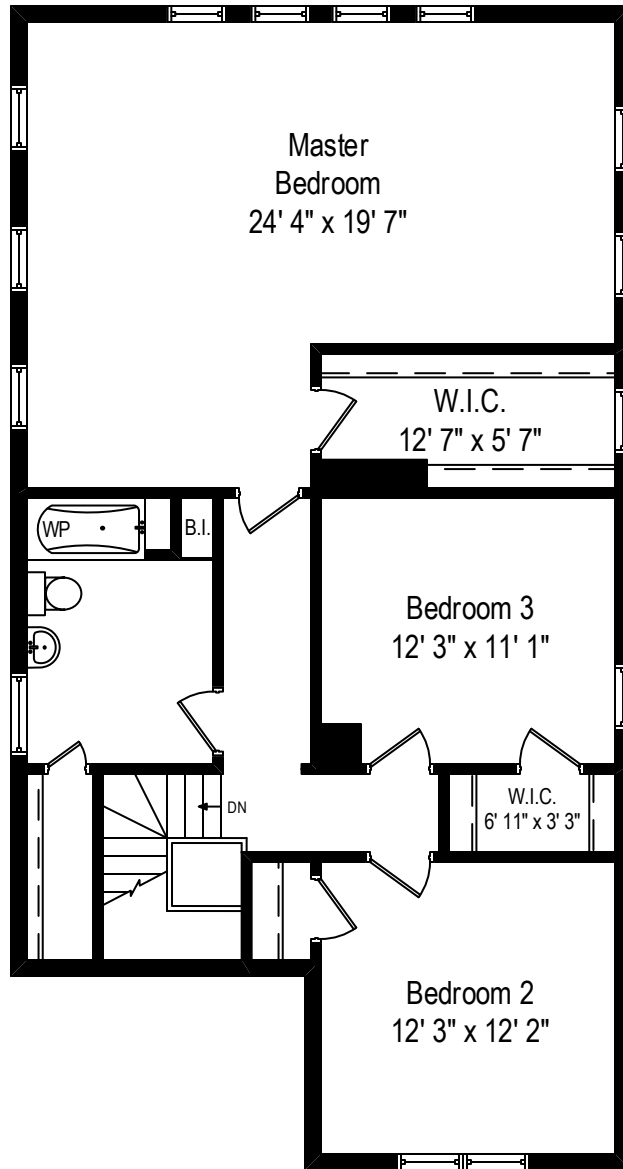

1937 W. Estes Avenue – Chicago, IL 60626

First Level

All dimensions are approximate. This plan is for marketing purposes only.

1937 W. Estes Avenue – Chicago, IL 60626

Second Level

All dimensions are approximate. This plan is for marketing purposes only.