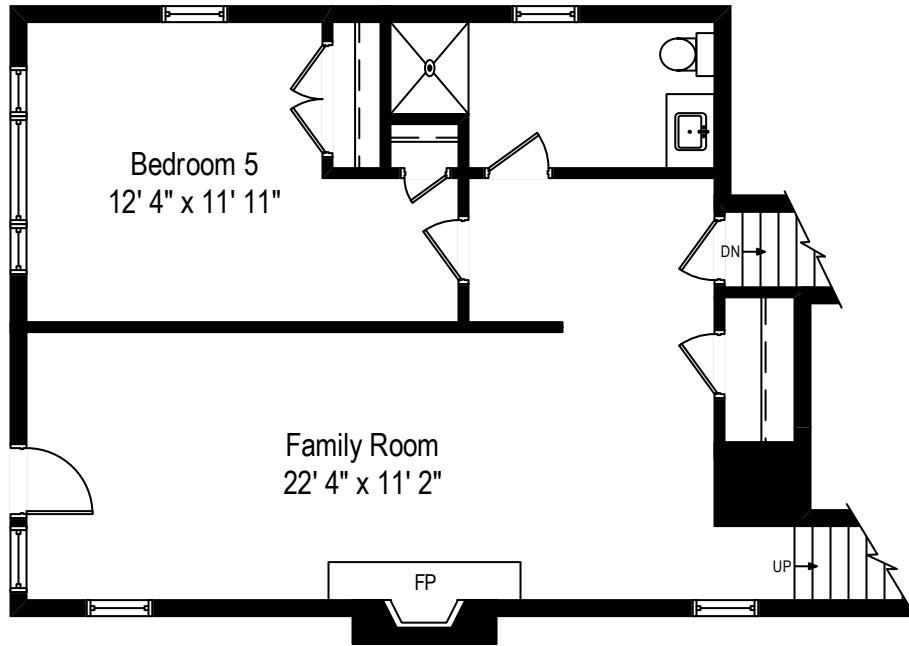

9044 Keeler – Skokie, IL 60076

First Level

9044 Keeler – Skokie, IL 60076

Middle Level

All dimensions are approximate. This plan is for marketing purposes only.

9044 Keeler – Skokie, IL 60076

Second Level

9044 Keeler – Skokie, IL 60076

Lower Level

9044 Keeler – Skokie, IL 60076

Basement