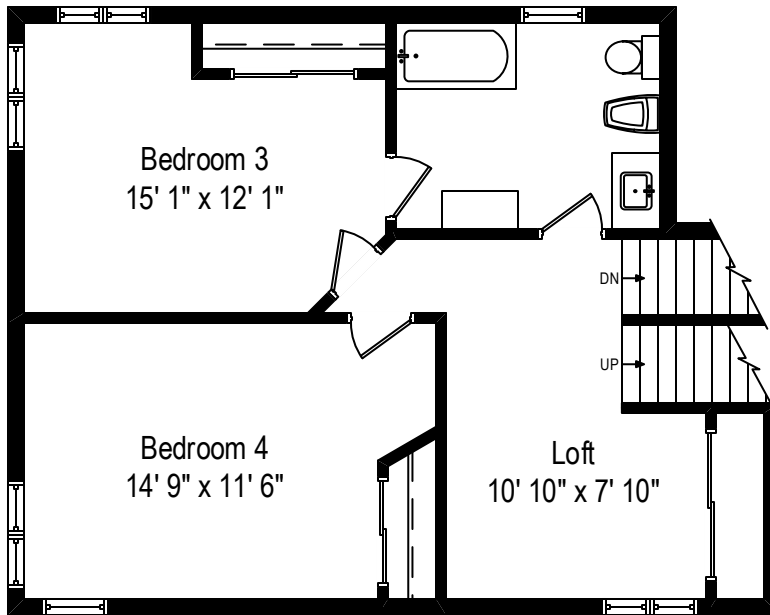

9044 Keeler – Skokie, IL 60076

First Level

9044 Keeler – Skokie, IL 60076

Middle Level

All dimensions are approximate. This plan is for marketing purposes only.

9044 Keeler – Skokie, IL 60076

Second Level

9044 Keeler – Skokie, IL 60076

Lower Level

9044 Keeler – Skokie, IL 60076

Basement