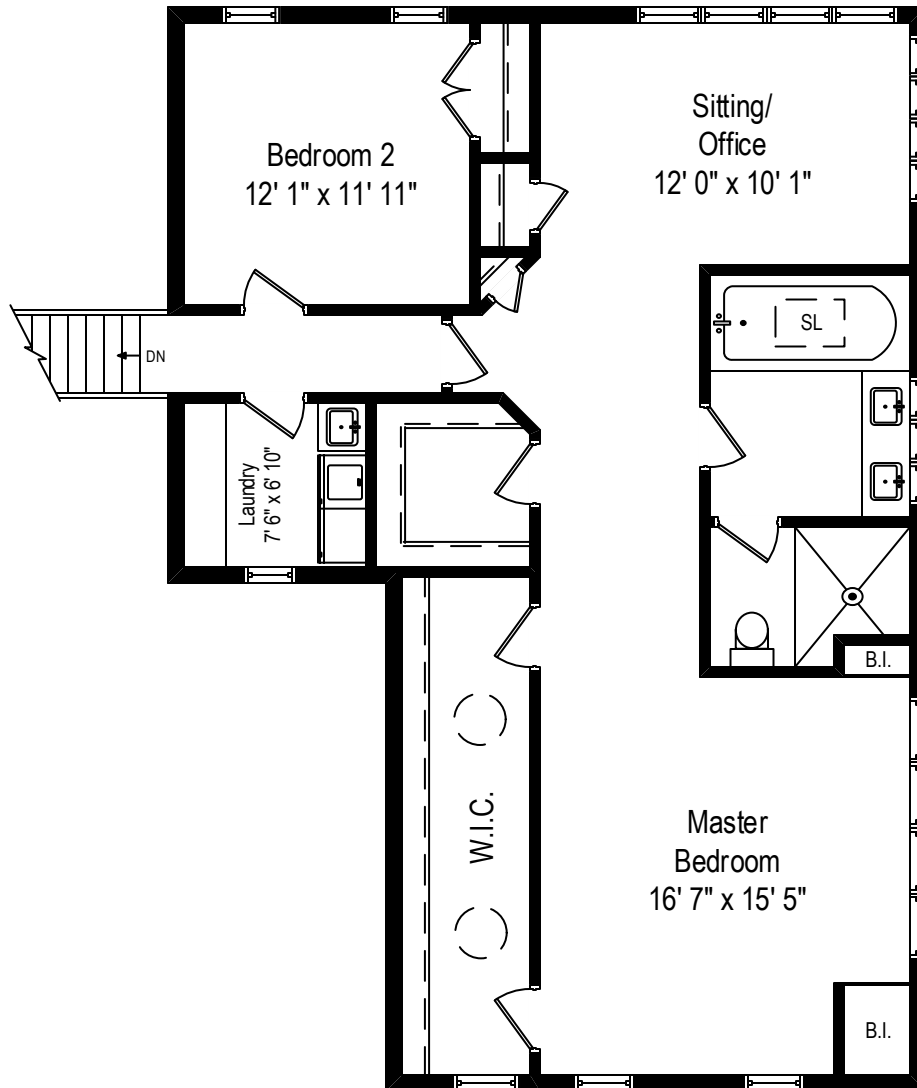

9044 Keeler – Skokie, IL 60076

First Level

9044 Keeler – Skokie, IL 60076

Middle Level

All dimensions are approximate. This plan is for marketing purposes only.

9044 Keeler – Skokie, IL 60076

Second Level

9044 Keeler – Skokie, IL 60076

Lower Level

9044 Keeler – Skokie, IL 60076

Basement