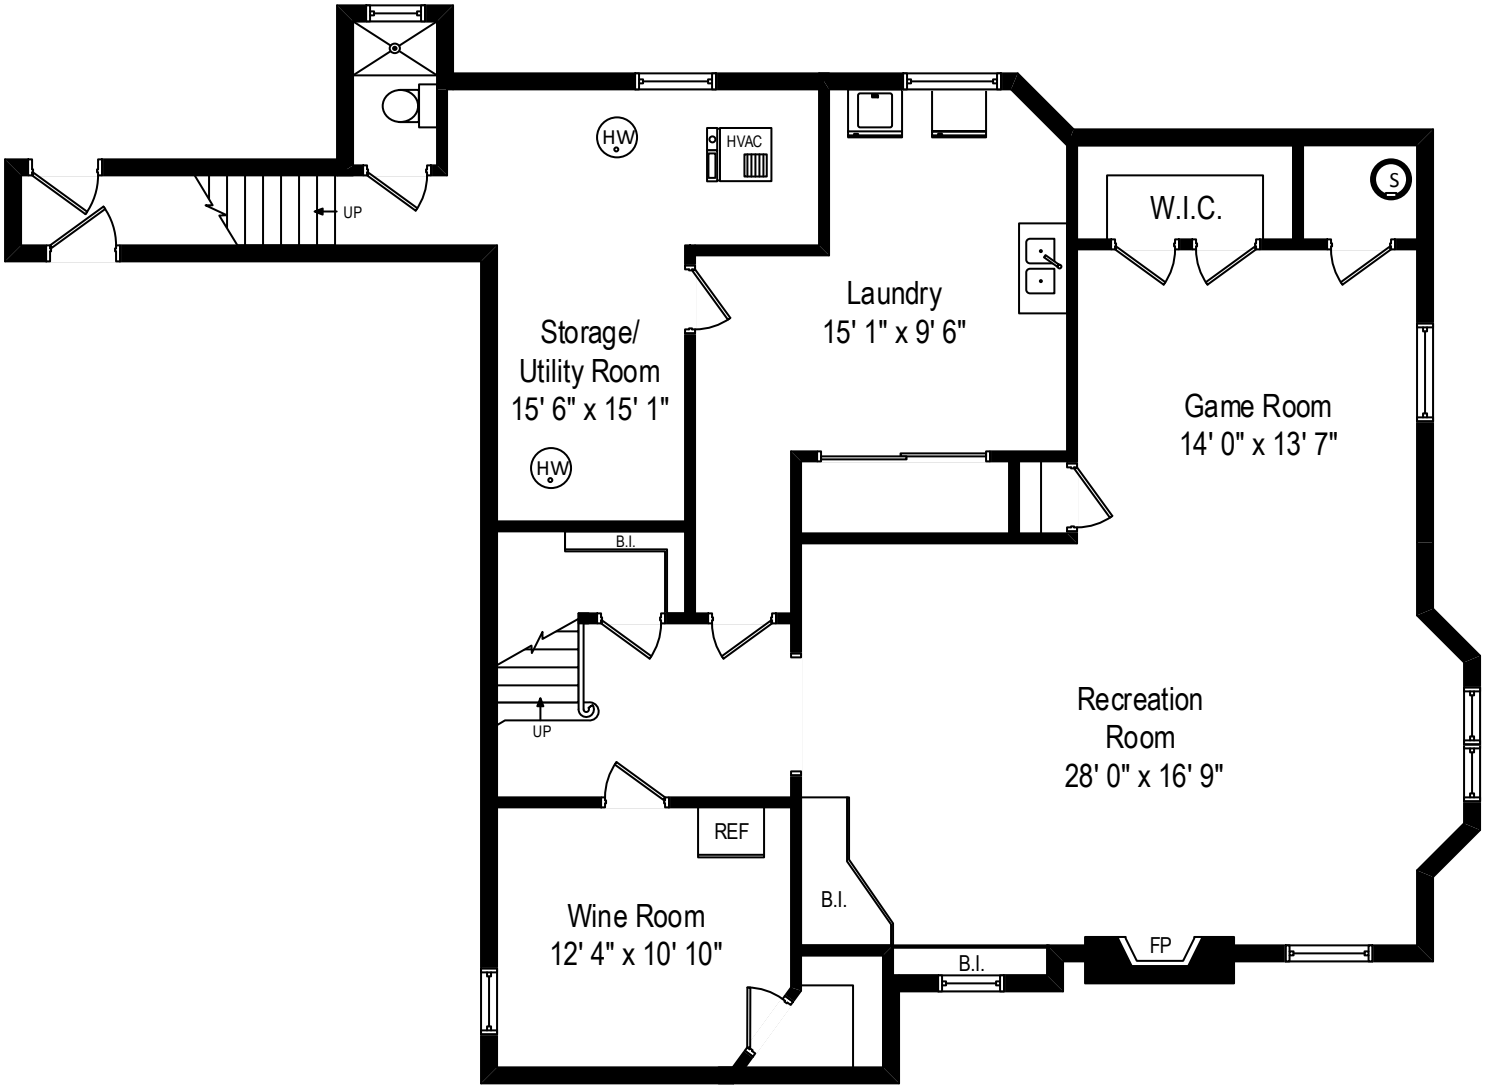

221 Winnetka Avenue – Winnetka, IL 60093

First Level

All dimensions are approximate. This plan is for marketing purposes only.

221 Winnetka Avenue – Winnetka, IL 60093

Second Level

221 Winnetka Avenue – Winnetka, IL 60093

Third Level

All dimensions are approximate. This plan is for marketing purposes only.

221 Winnetka Avenue – Winnetka, IL 60093

Lower Level