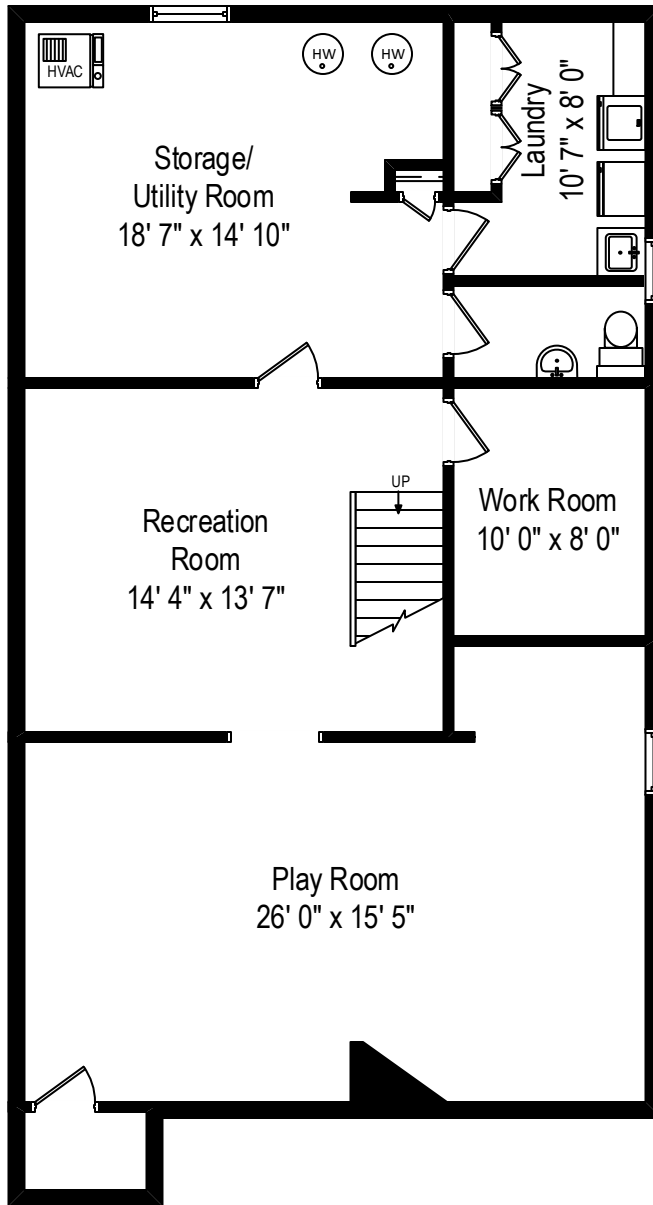

661 Blackthorn – Winnetka, IL 60093

First Level

661 Blackthorn – Winnetka, IL 60093

Second Level

All dimensions are approximate. This plan is for marketing purposes only.

661 Blackthorn – Winnetka, IL 60093

Third Level

661 Blackthorn – Winnetka, IL 60093

Lower Level