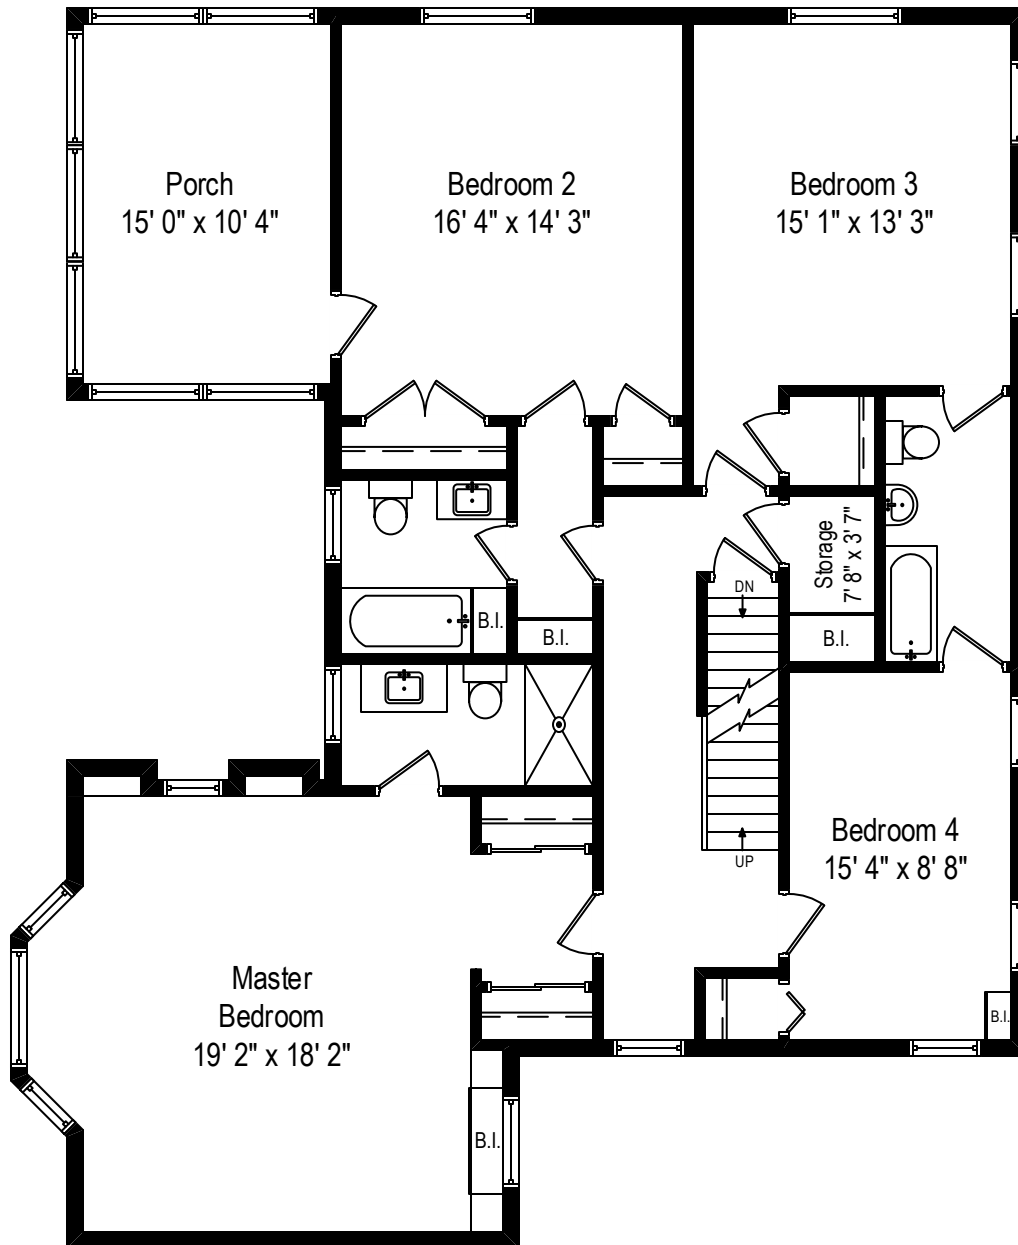

661 Blackthorn – Winnetka, IL 60093

First Level

661 Blackthorn – Winnetka, IL 60093

Second Level

All dimensions are approximate. This plan is for marketing purposes only.

661 Blackthorn – Winnetka, IL 60093

Third Level

661 Blackthorn – Winnetka, IL 60093

Lower Level