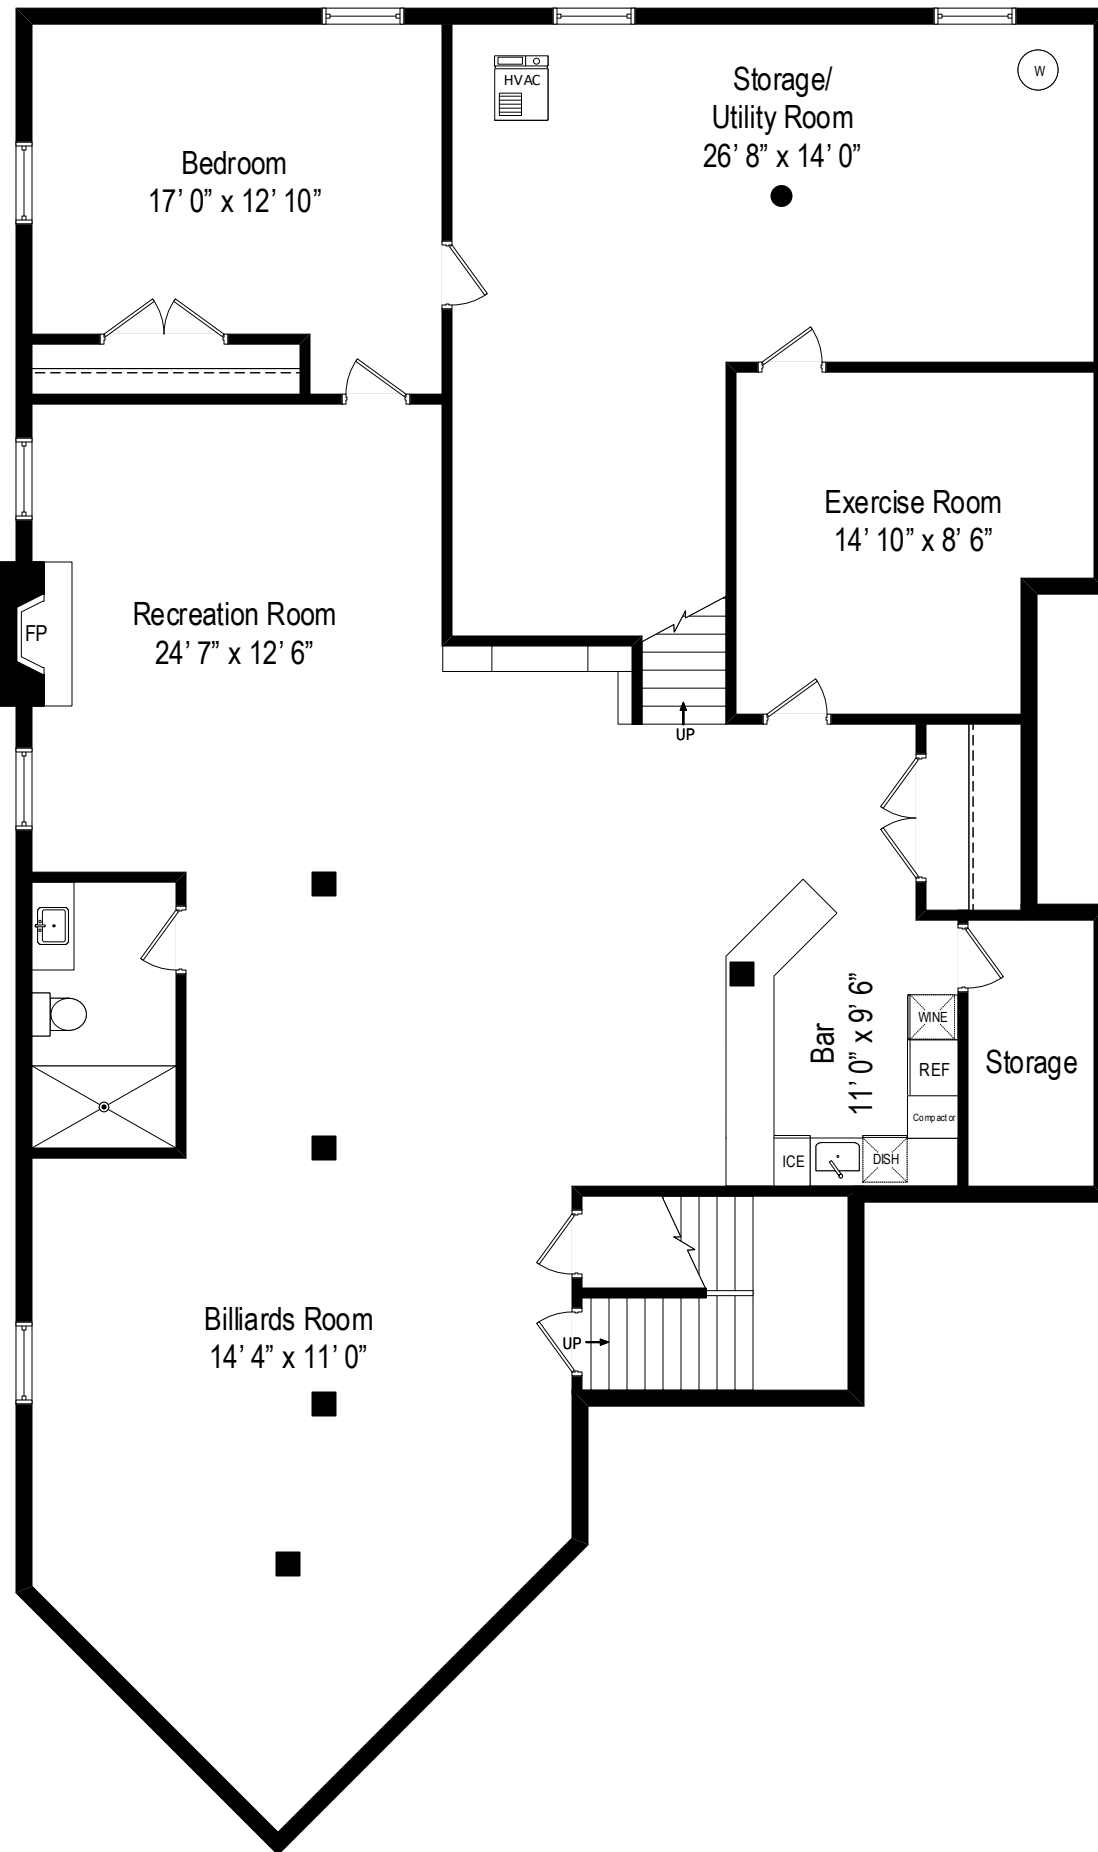

8638 Timber Ridge Drive – Burr Ridge, IL 60521

First Level

All dimensions are approximate. This plan is for marketing purposes only.

8638 Timber Ridge Drive – Burr Ridge, IL 60521

Second Level

8638 Timber Ridge Drive – Burr Ridge, IL 60521

Lower Level