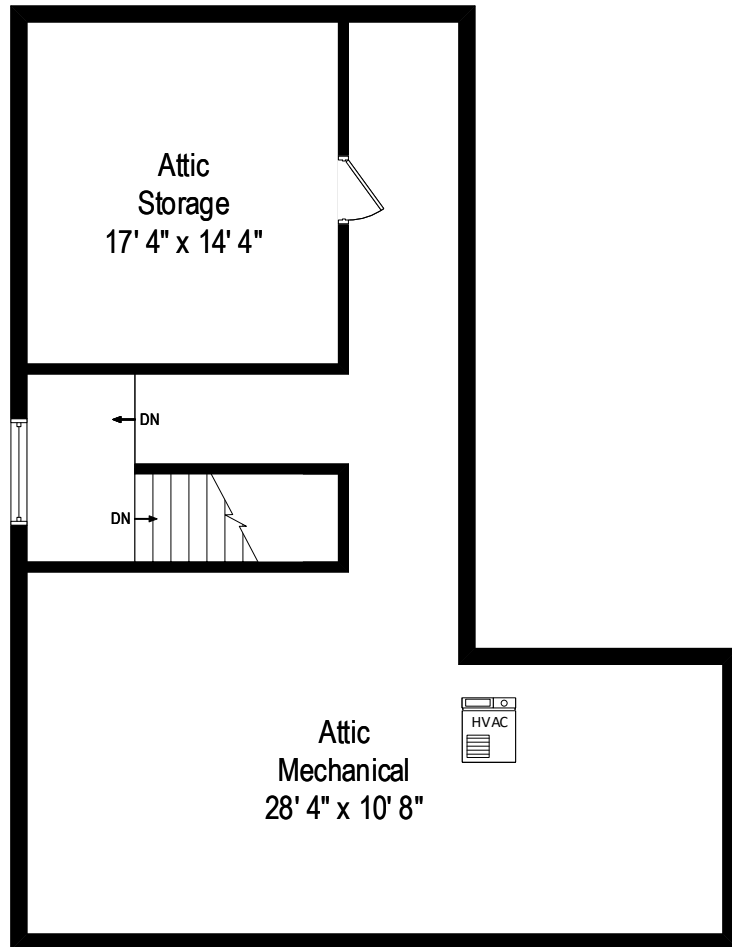

874 Valley – Glencoe, IL 60022

First Level

All dimensions are approximate. This plan is for marketing purposes only.

874 Valley – Glencoe, IL 60022

Second Level

All dimensions are approximate. This plan is for marketing purposes only.

874 Valley – Glencoe, IL 60022

Attic Level

874 Valley – Glencoe, IL 60022

Lower Level