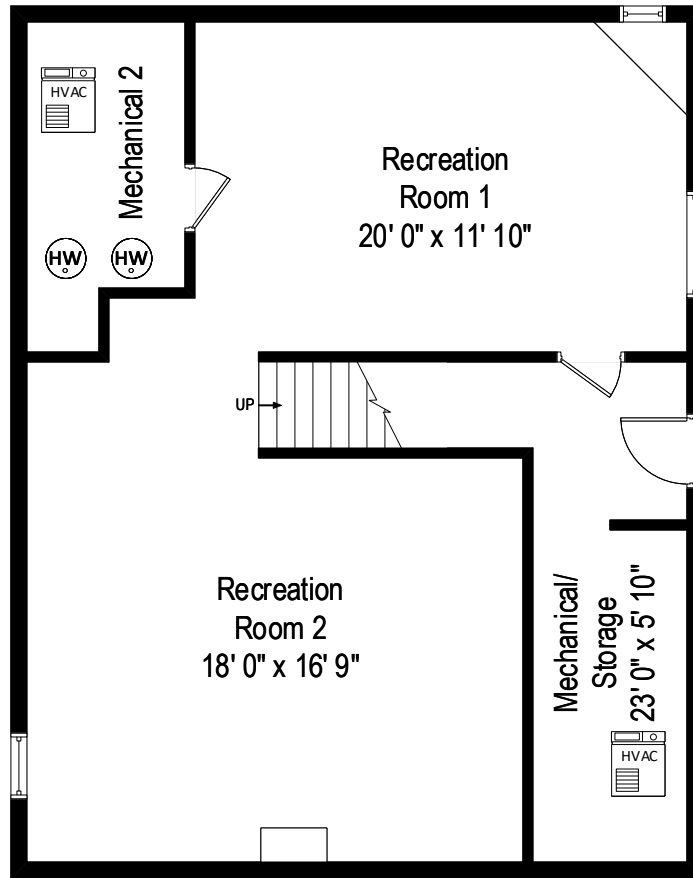

874 Valley – Glencoe, IL 60022

First Level

All dimensions are approximate. This plan is for marketing purposes only.

874 Valley – Glencoe, IL 60022

Second Level

All dimensions are approximate. This plan is for marketing purposes only.

874 Valley – Glencoe, IL 60022

Attic Level

874 Valley – Glencoe, IL 60022

Lower Level