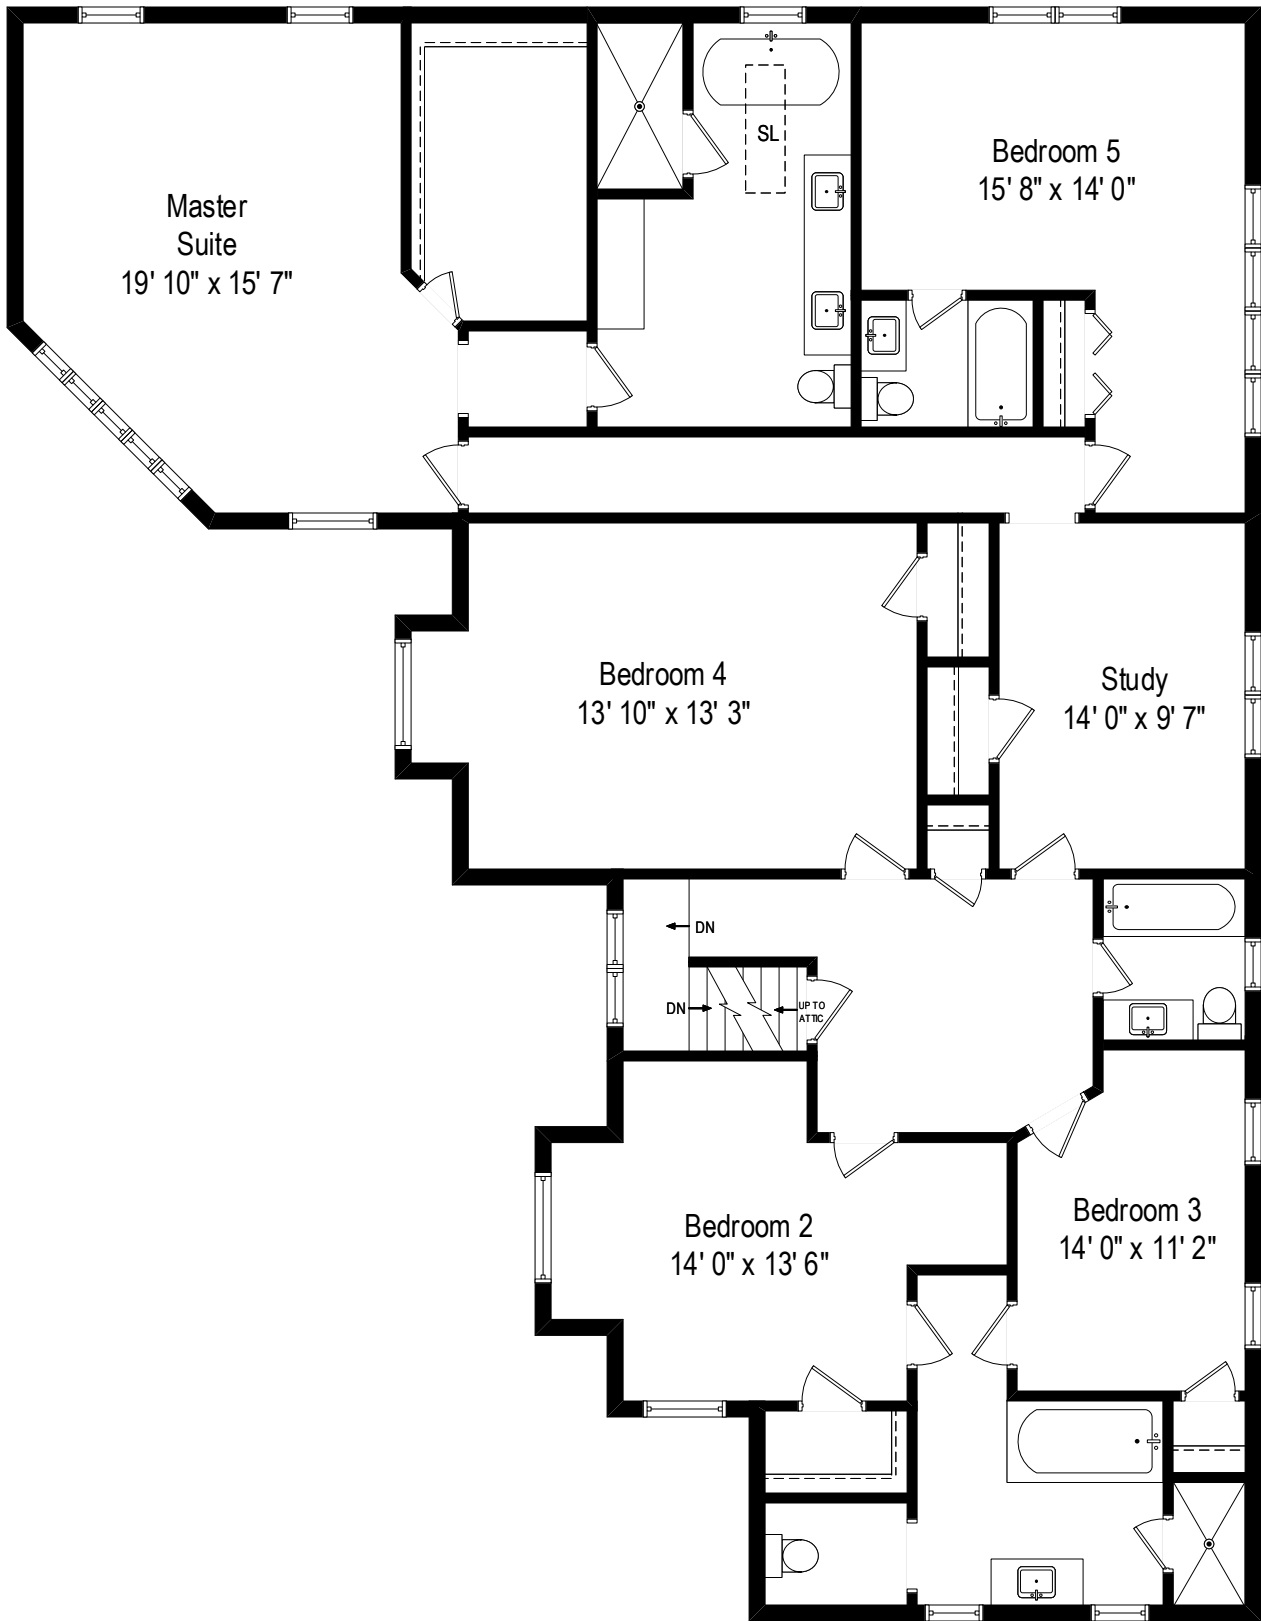

874 Valley – Glencoe, IL 60022

First Level

All dimensions are approximate. This plan is for marketing purposes only.

874 Valley – Glencoe, IL 60022

Second Level

All dimensions are approximate. This plan is for marketing purposes only.

874 Valley – Glencoe, IL 60022

Attic Level

874 Valley – Glencoe, IL 60022

Lower Level