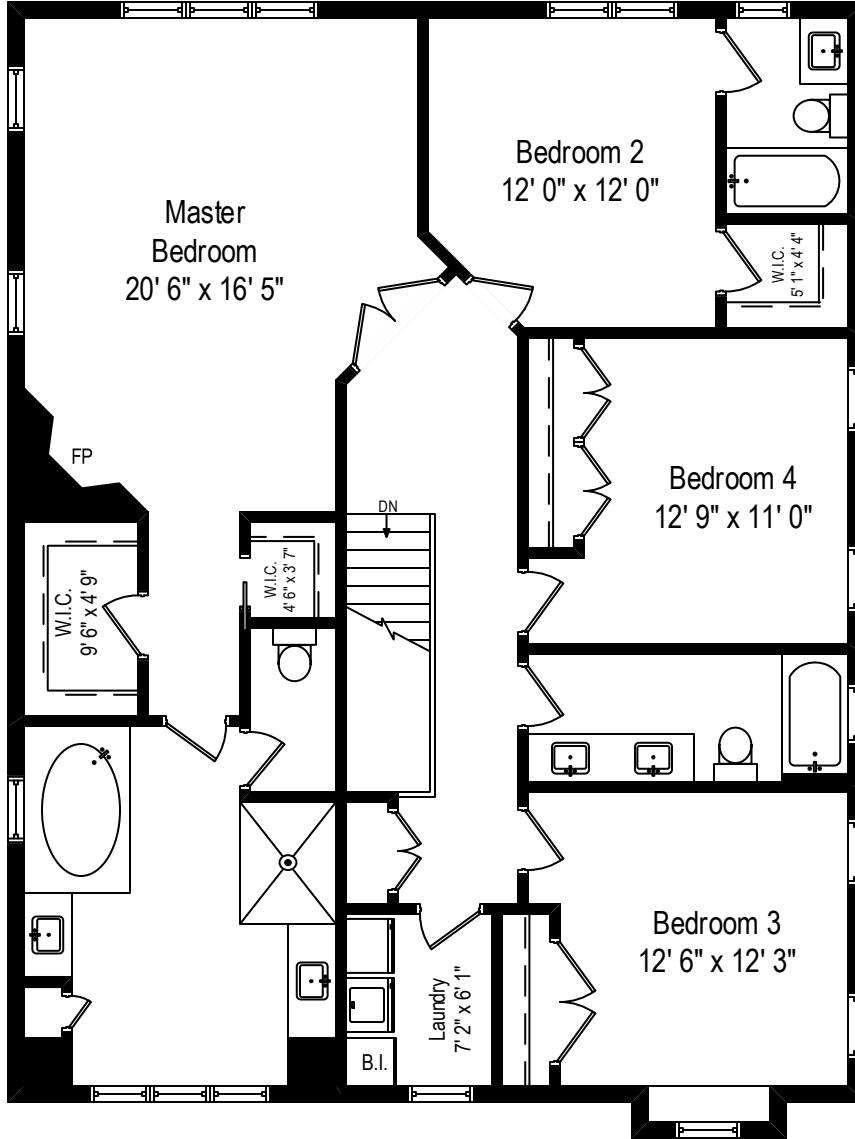

123 Sheridan Road Wilmette, IL 60091

First Level

All dimensions are approximate. This plan is for marketing purposes only.

123 Sheridan Road Wilmette, IL 60091

Second Level

123 Sheridan Road Wilmette, IL 60091

Lower Level

123 Sheridan Road Wilmette, IL 60091

Ground Level