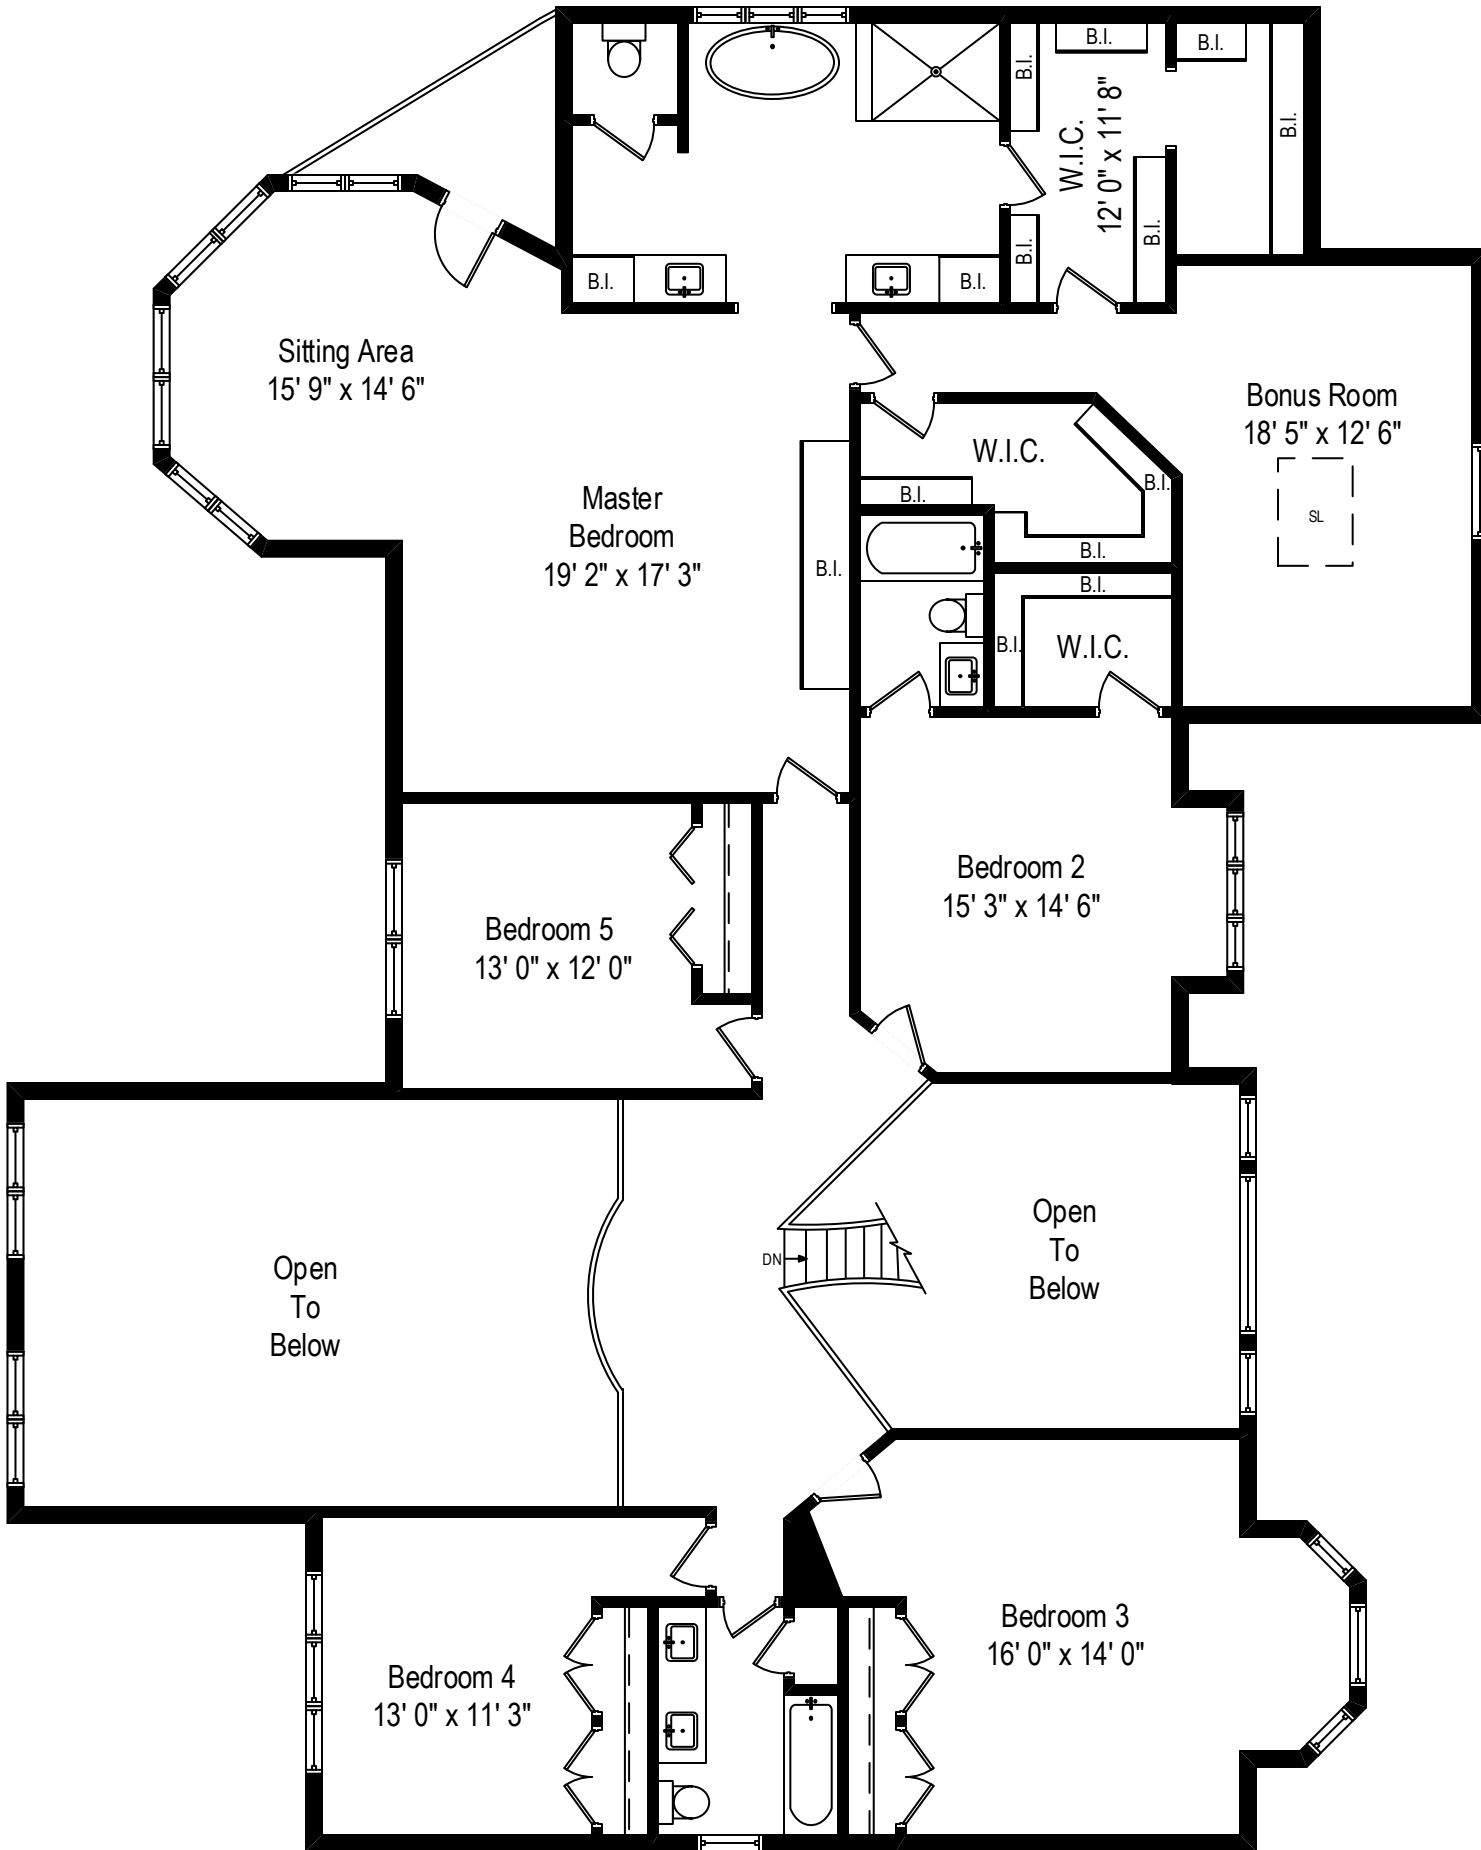

847 Grove Street - Glencoe, IL 60022

First Level

All dimensions are approximate. This plan is for marketing purposes only.

847 Grove Street - Glencoe, IL 60022

Second Level

847 Grove Street - Glencoe, IL 60022

Lower Level