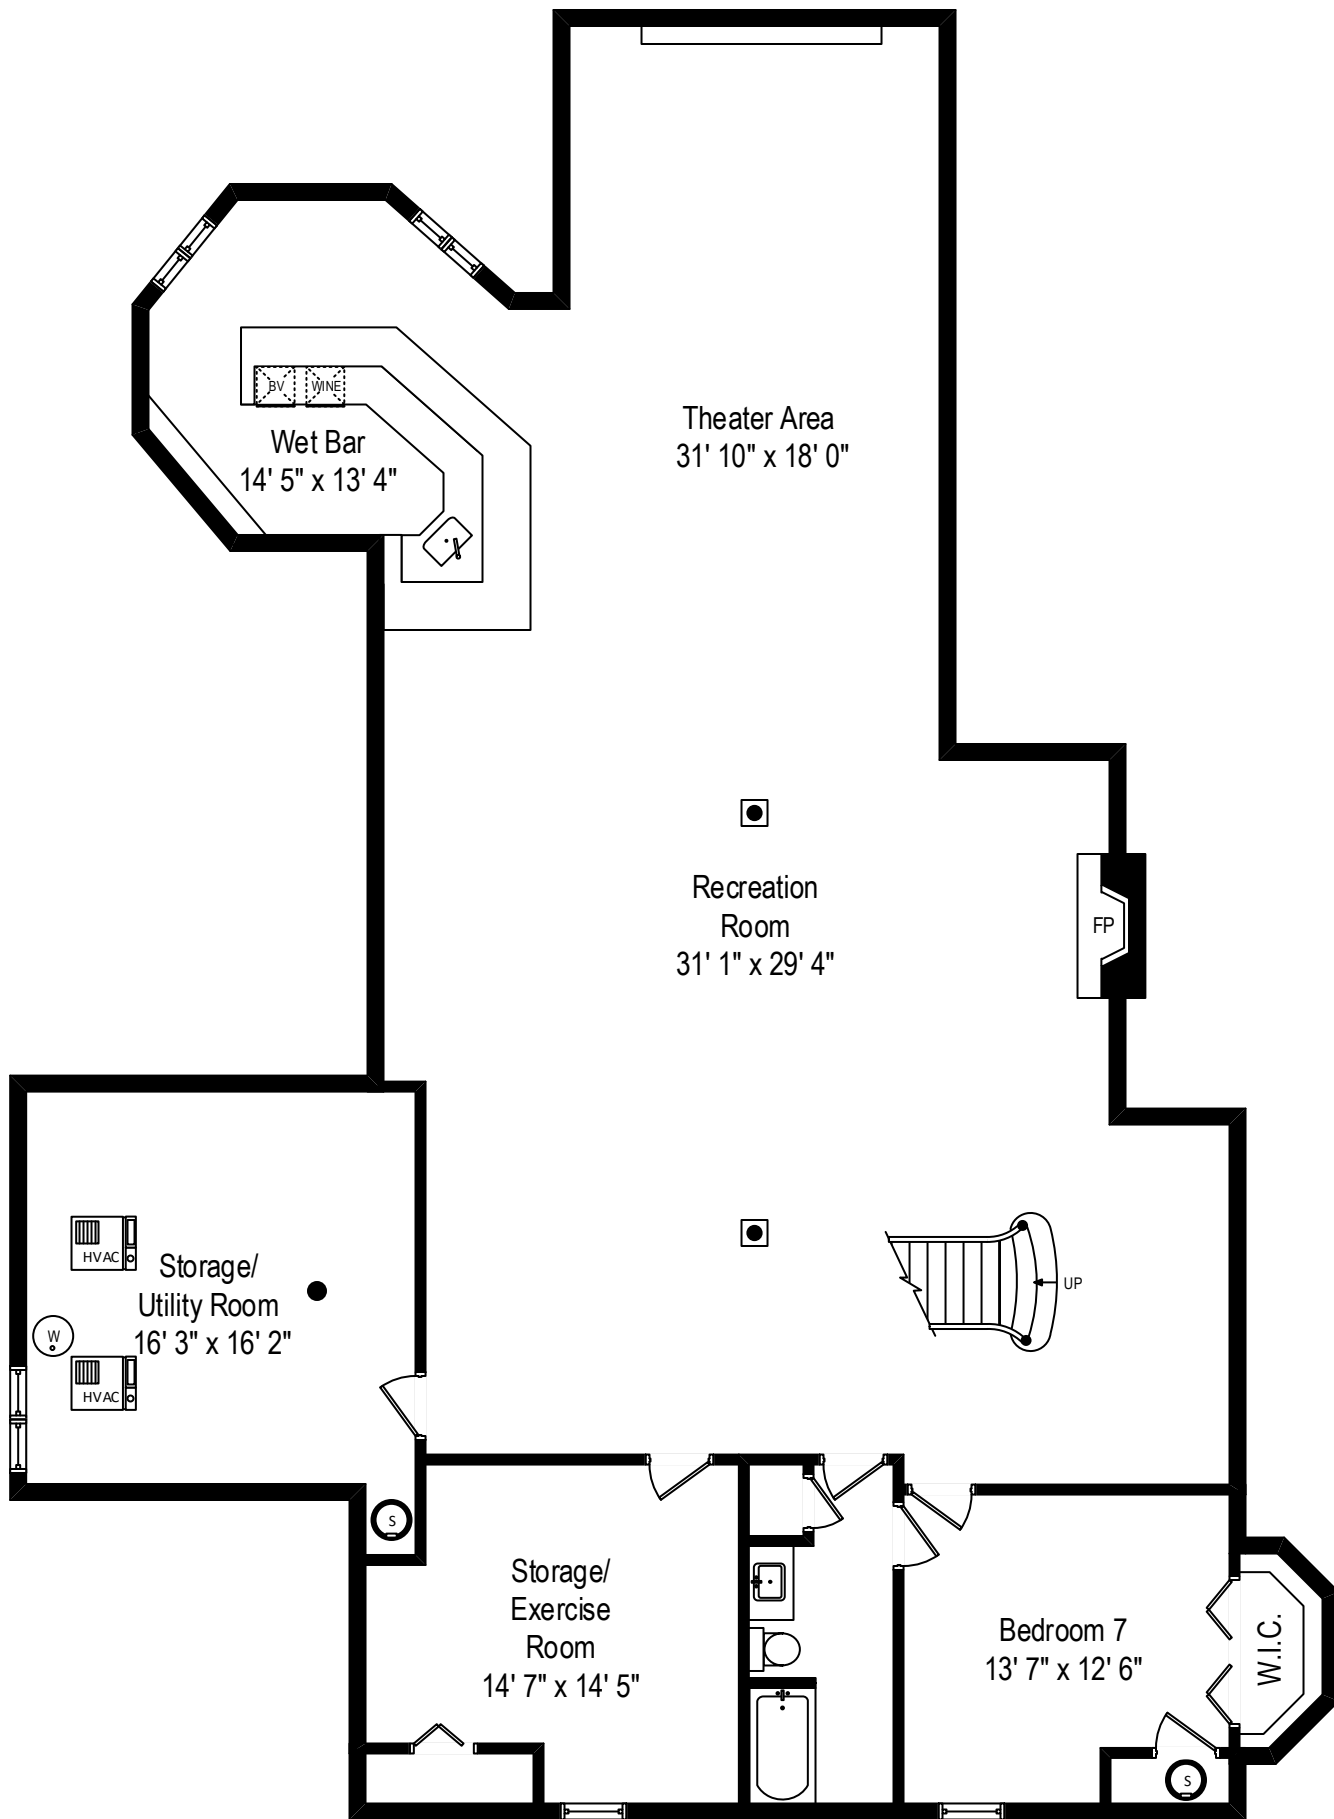

847 Grove Street - Glencoe, IL 60022

First Level

All dimensions are approximate. This plan is for marketing purposes only.

847 Grove Street - Glencoe, IL 60022

Second Level

847 Grove Street - Glencoe, IL 60022

Lower Level