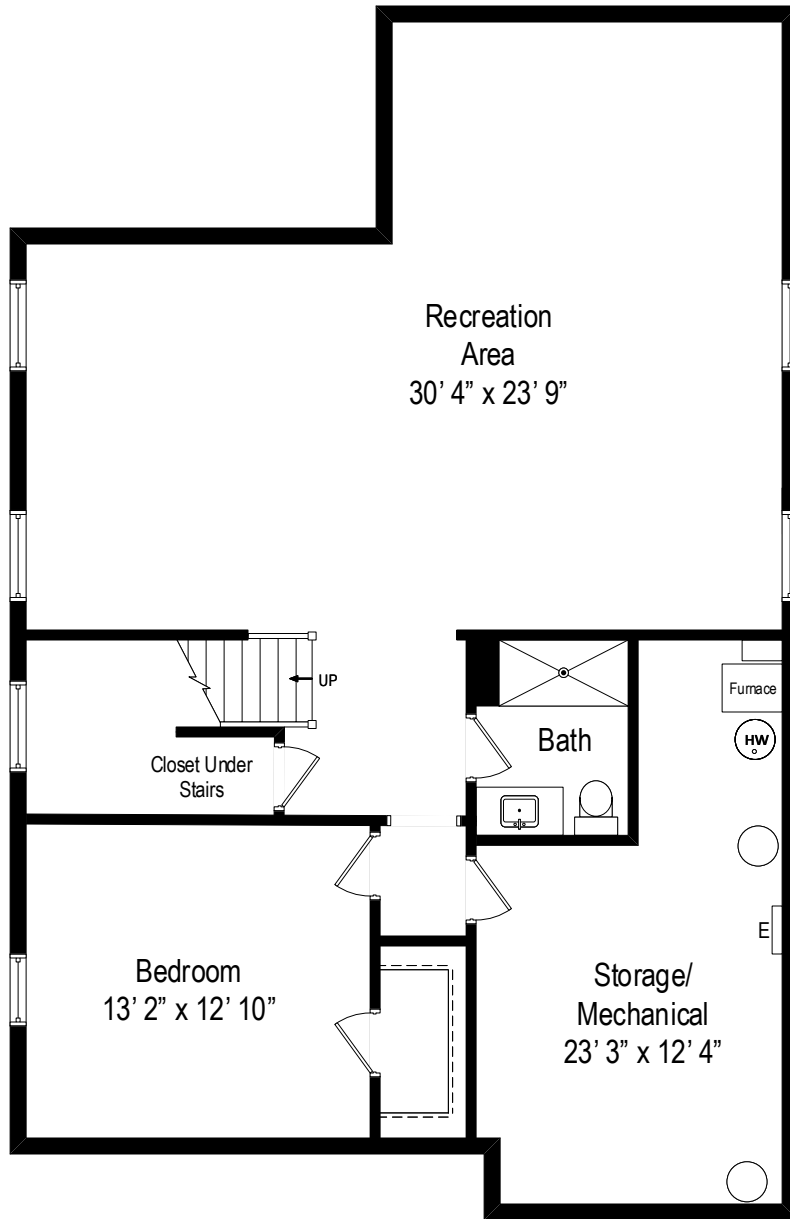

1006 Florence Avenue - Evanston, IL 60202

First Level

All dimensions are approximate. This plan is for marketing purposes only.

1006 Florence Avenue - Evanston, IL 60202

Second Level

All dimensions are approximate. This plan is for marketing purposes only.

1006 Florence Avenue - Evanston, IL 60202

Lower Level

All dimensions are approximate. This plan is for marketing purposes only.