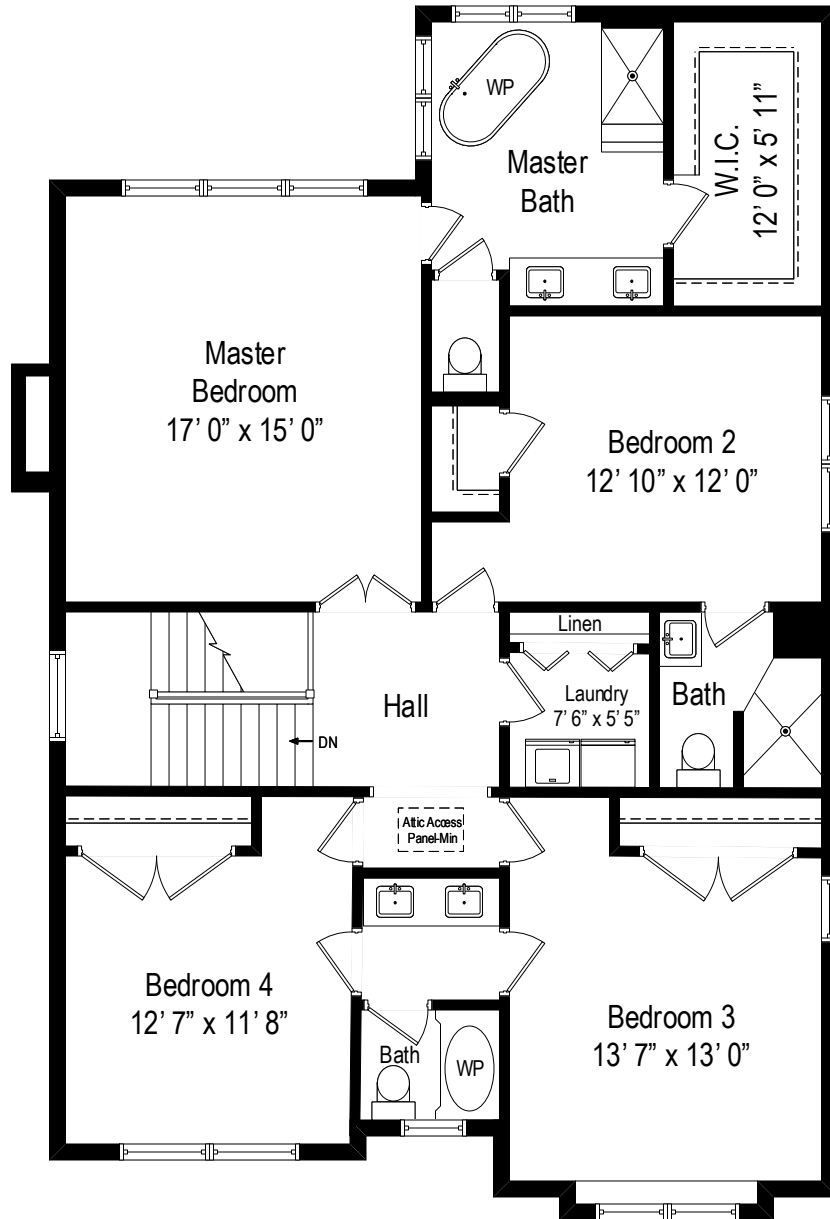

1006 Florence Avenue - Evanston, IL 60202

First Level

All dimensions are approximate. This plan is for marketing purposes only.

1006 Florence Avenue - Evanston, IL 60202

Second Level

All dimensions are approximate. This plan is for marketing purposes only.

1006 Florence Avenue - Evanston, IL 60202

Lower Level

All dimensions are approximate. This plan is for marketing purposes only.