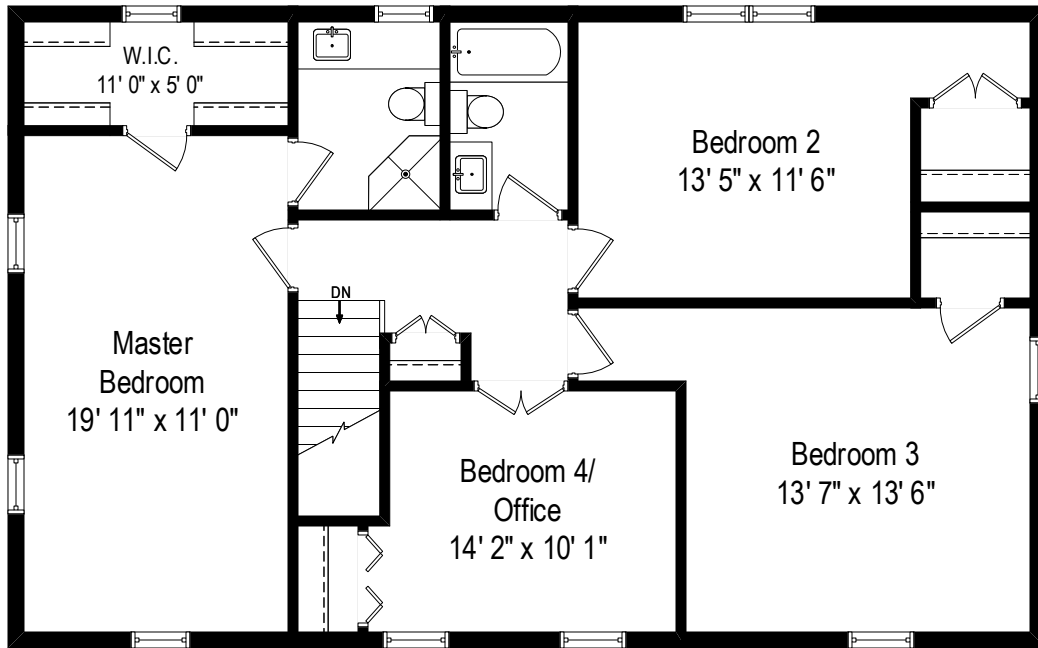

715 Smoke Tree Road - Deerfield, IL 60015

First Level

All dimensions are approximate. This plan is for marketing purposes only.

715 Smoke Tree Road - Deerfield, IL 60015

Second Level

All dimensions are approximate. This plan is for marketing purposes only.

Crawl Space

715 Smoke Tree Road - Deerfield, IL 60015

Lower Level

All dimensions are approximate. This plan is for marketing purposes only.