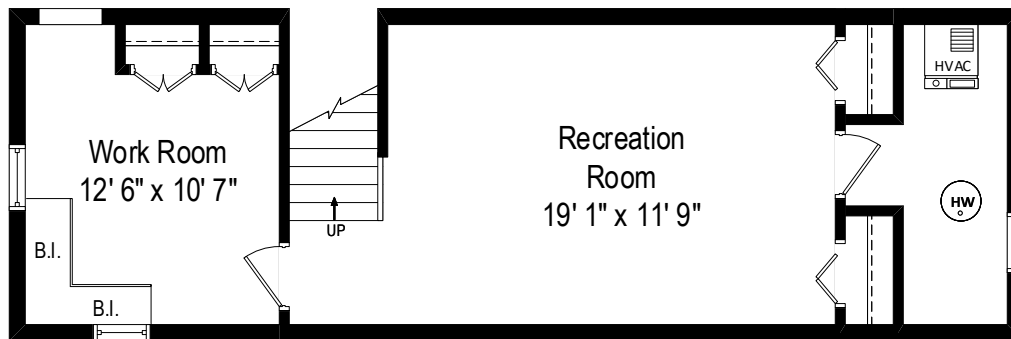

715 Smoke Tree Road - Deerfield, IL 60015

First Level

All dimensions are approximate. This plan is for marketing purposes only.

715 Smoke Tree Road - Deerfield, IL 60015

Second Level

All dimensions are approximate. This plan is for marketing purposes only.

Crawl Space

715 Smoke Tree Road - Deerfield, IL 60015

Lower Level

All dimensions are approximate. This plan is for marketing purposes only.