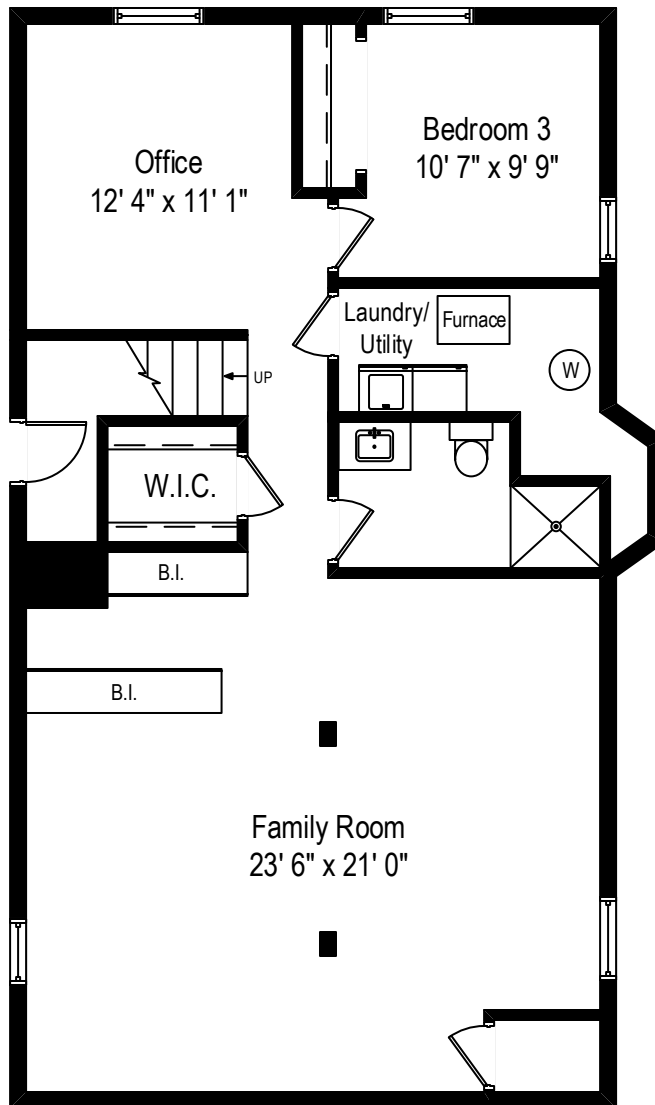

1615 N. Oak Park Avenue – Chicago, IL 60707

First Level

All dimensions are approximate. This plan is for marketing purposes only.

1615 N. Oak Park Avenue – Chicago, IL 60707

Lower Level