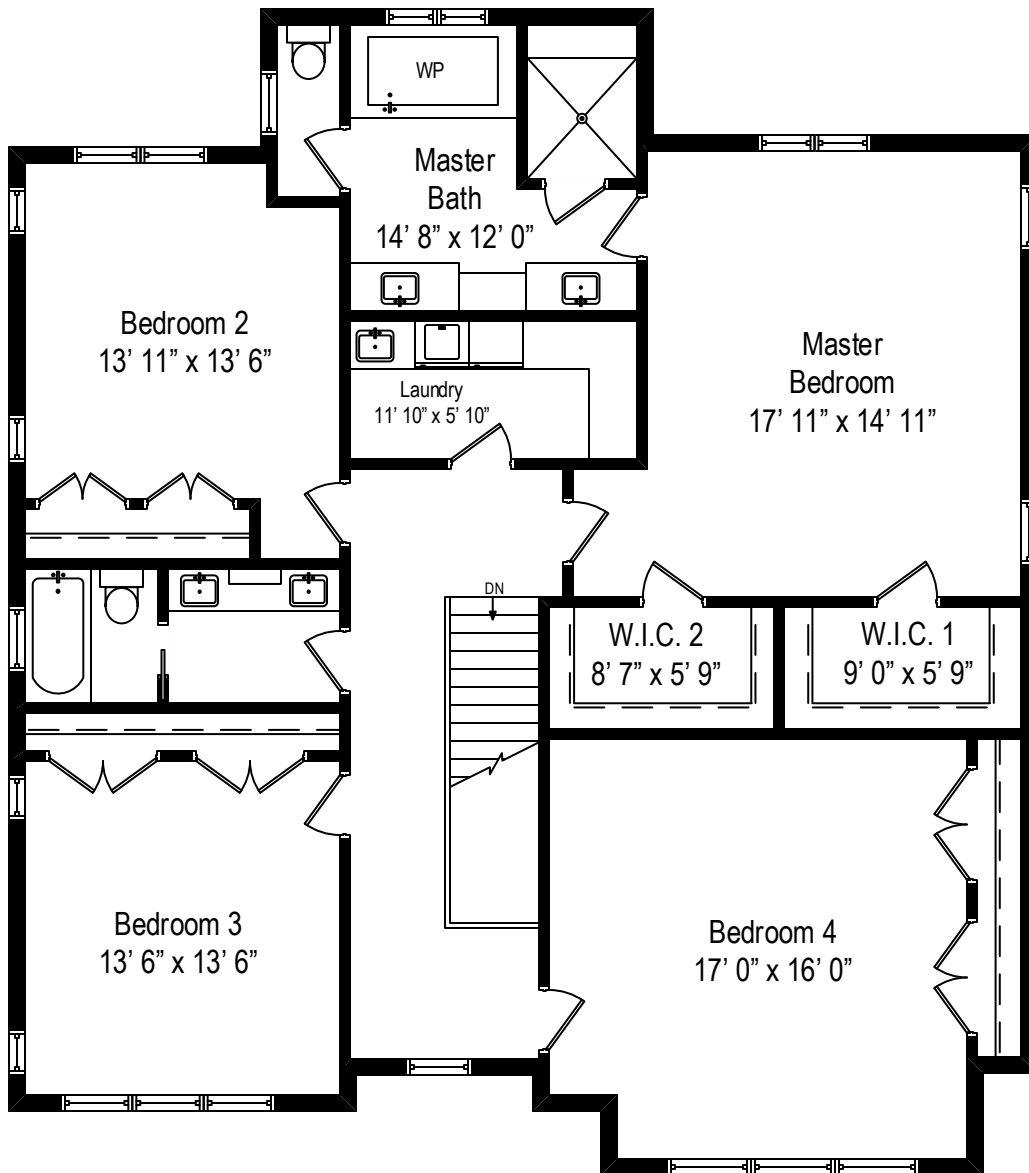

706 Justina – Hinsdale, IL 60521

First Level

706 Justina – Hinsdale, IL 60521

Second Level

All dimensions are approximate. This plan is for marketing purposes only.

706 Justina – Hinsdale, IL 60521

Lower Level