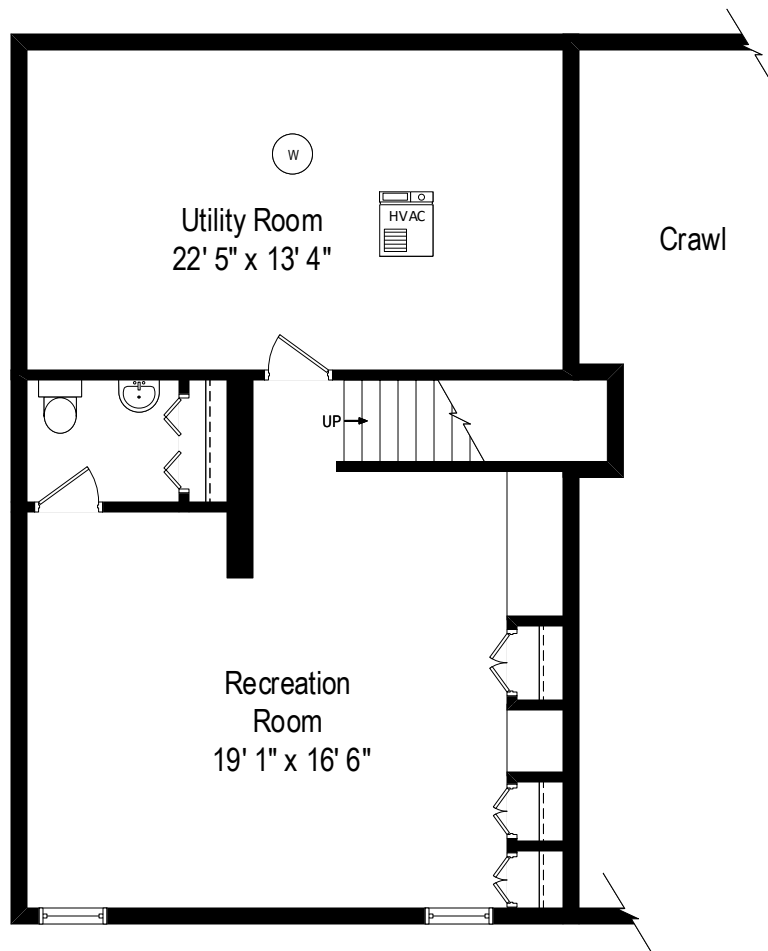

4316 Woodland Avenue - Western Springs, IL 60558

First Level

All dimensions are approximate. This plan is for marketing purposes only.

4316 Woodland Avenue - Western Springs, IL 60558

Second Level

All dimensions are approximate. This plan is for marketing purposes only.