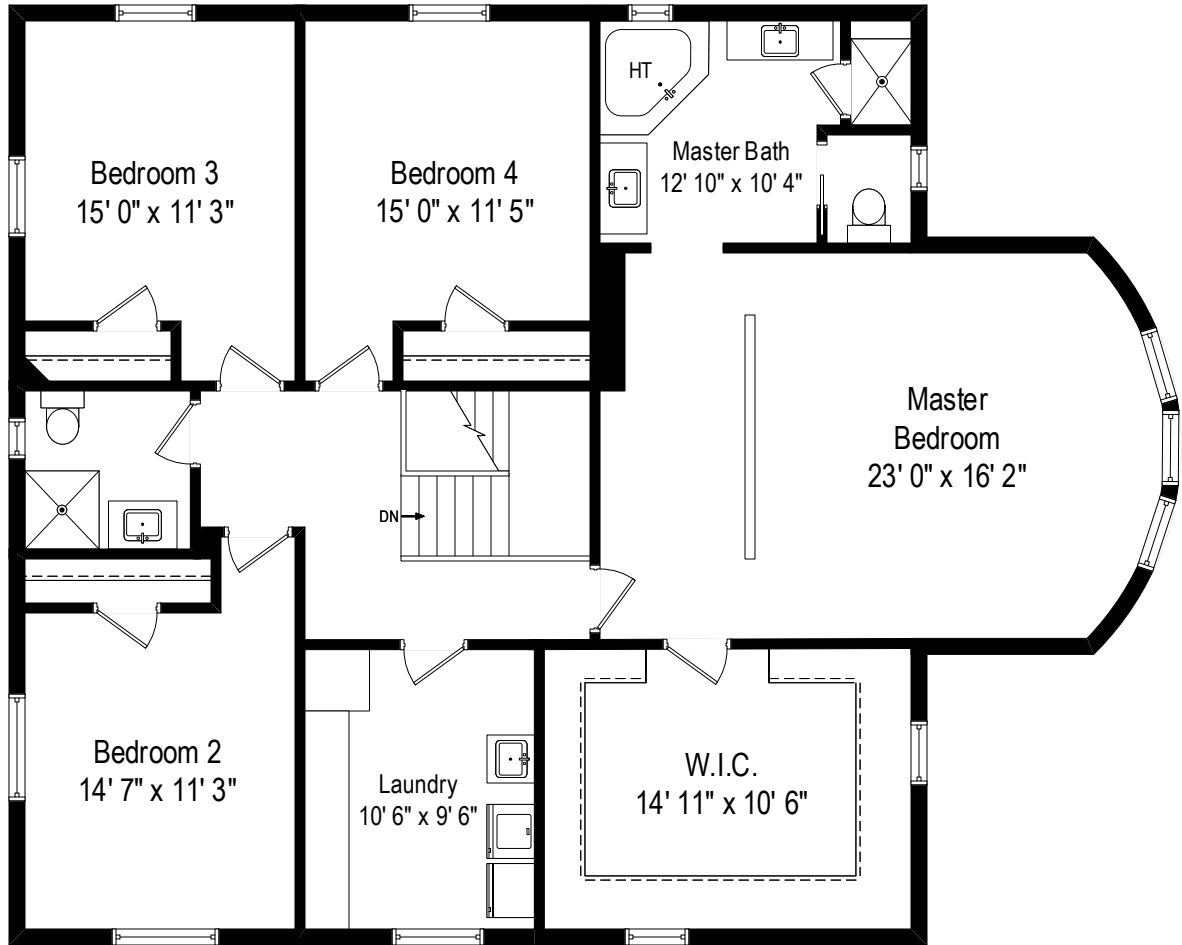

4316 Woodland Avenue - Western Springs, IL 60558

First Level

All dimensions are approximate. This plan is for marketing purposes only.

4316 Woodland Avenue - Western Springs, IL 60558

Second Level

All dimensions are approximate. This plan is for marketing purposes only.

4316 Woodland Avenue - Western Springs, IL 60558

Lower Level

All dimensions are approximate. This plan is for marketing purposes only.