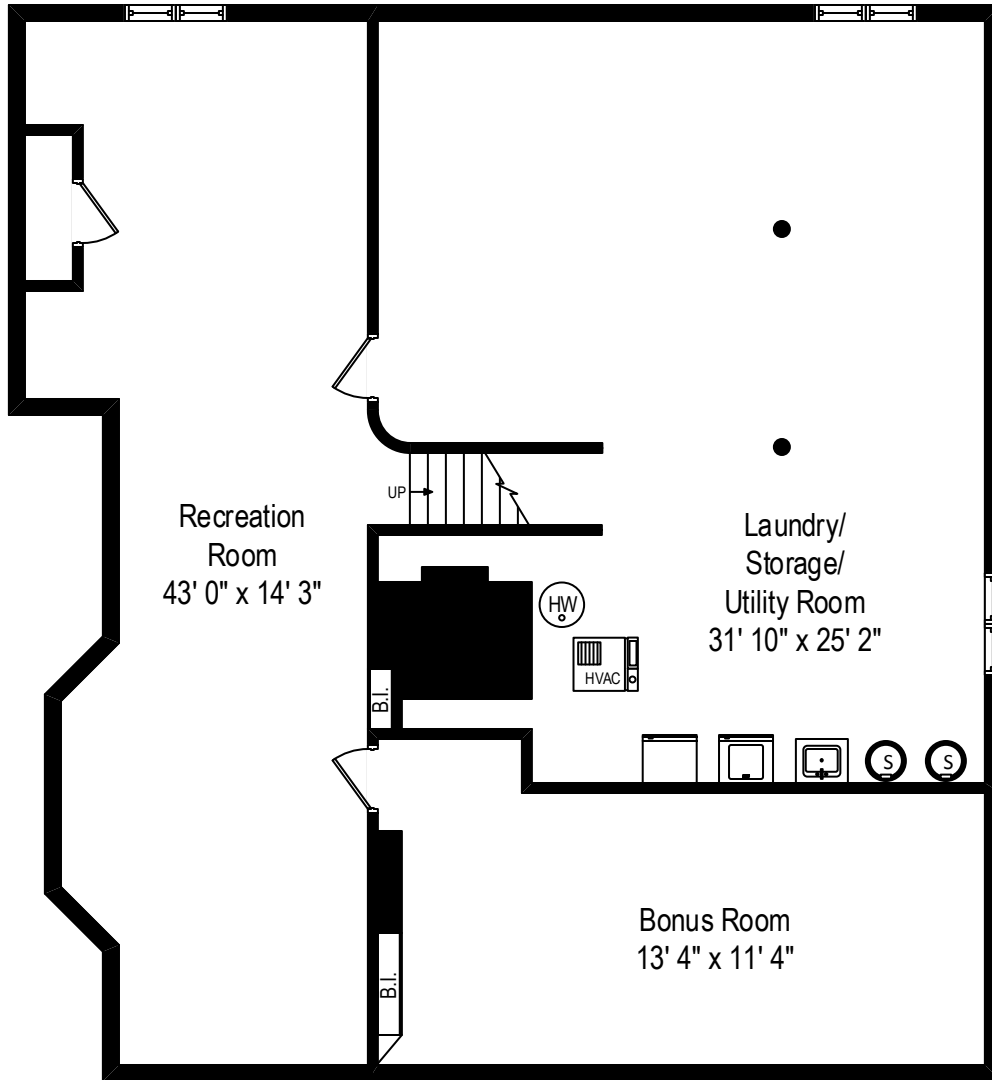

285 Meadowbrook Drive – Northfield, IL 60093

First Level

All dimensions are approximate. This plan is for marketing purposes only.

285 Meadowbrook Drive – Northfield, IL 60093

Lower Level