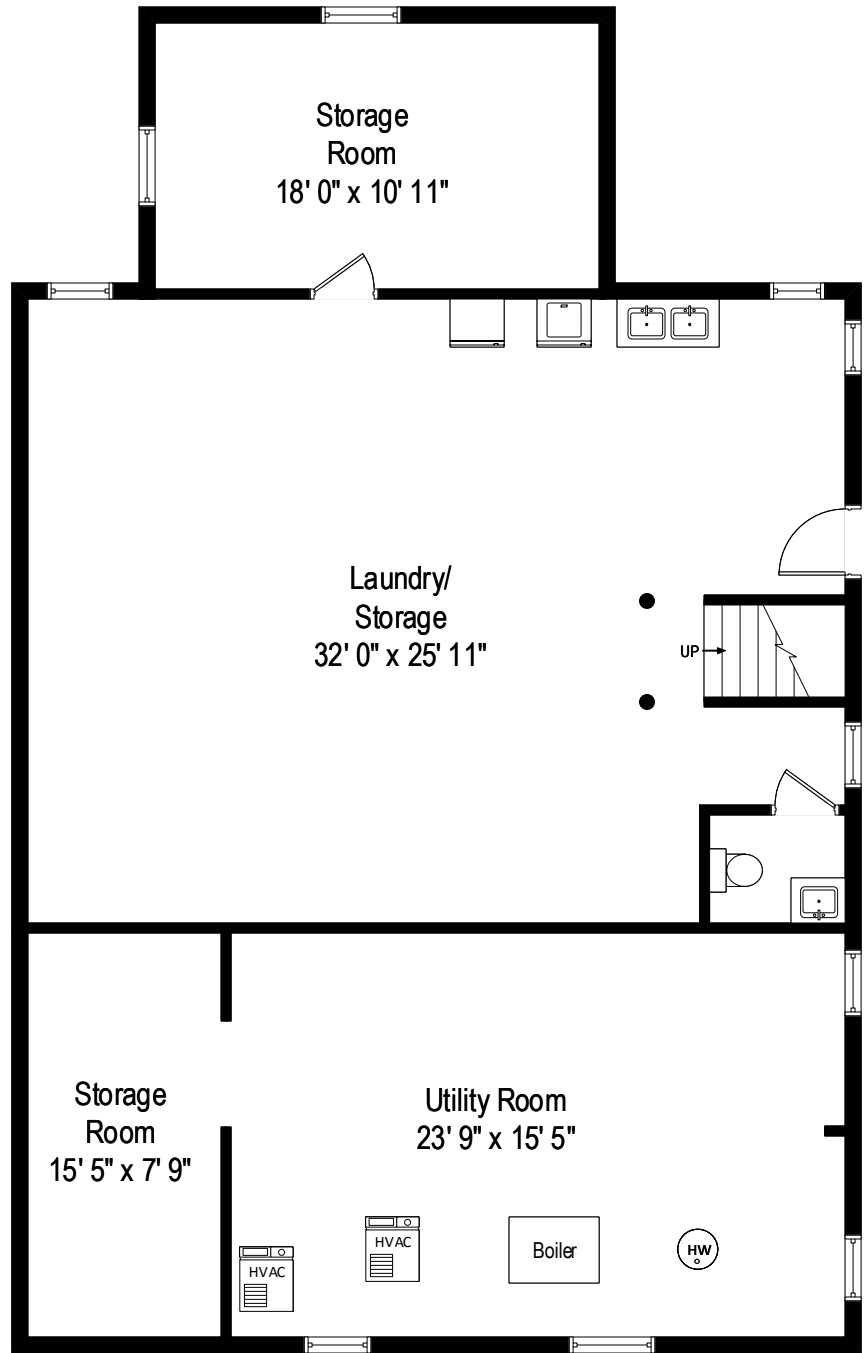

1015 Chestnut – Wilmette, IL 60091

First Level

1015 Chestnut – Wilmette, IL 60091

Second Level

1015 Chestnut – Wilmette, IL 60091

Third Level

1015 Chestnut – Wilmette, IL 60091
 Lower Level

All dimensions are approximate. This plan is for marketing purposes only.