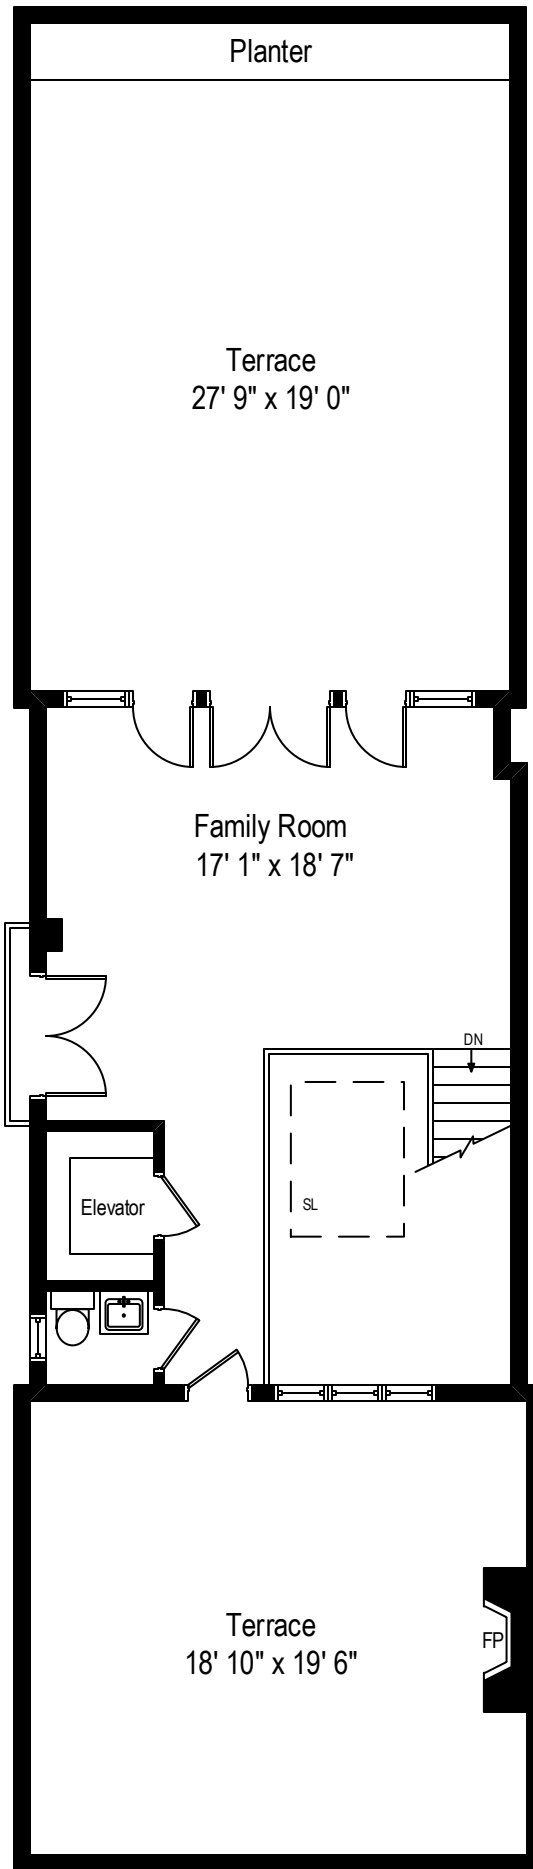

1906 N. Burling Street – Chicago, IL 60614

Ground Level

1906 N. Burling Street – Chicago, IL 60614

First Level

1906 N. Burling Street – Chicago, IL 60614

Second Level

1906 N. Burling Street – Chicago, IL 60614

Third Level

1906 N. Burling Street – Chicago, IL 60614  
 Fourth/ Roof Level

1906 N. Burling Street – Chicago, IL 60614

Lower Level

All dimensions are approximate. This plan is for marketing purposes only.