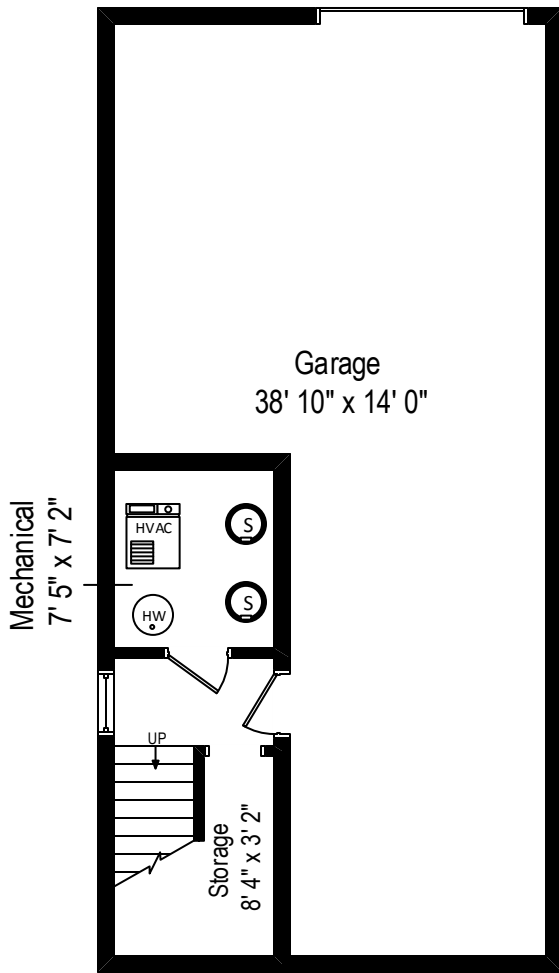

1708 N. Sedgwick - Chicago, IL 60614

First Level(Coach House)

All dimensions are approximate. This plan is for marketing purposes only.

1708 N. Sedgwick - Chicago, IL 60614

Second Level(Coach House)

All dimensions are approximate. This plan is for marketing purposes only.

1708 N. Sedgwick - Chicago, IL 60614

Third Level(Coach House)

1708 N. Sedgwick - Chicago, IL 60614
 Garden Level(Coach House)