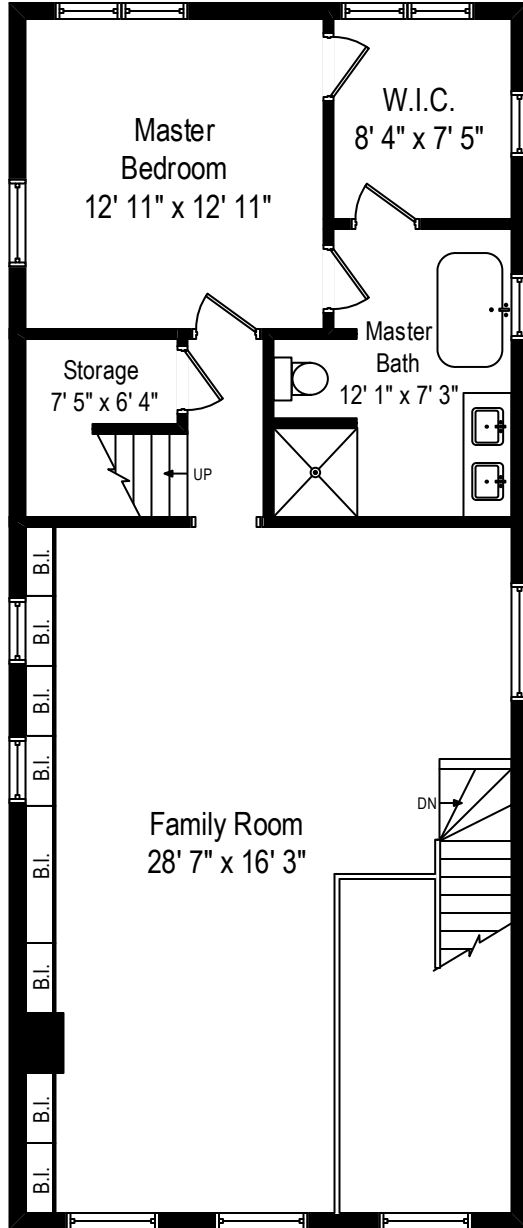

1708 N. Sedgwick - Chicago, IL 60614

First Level

1708 N. Sedgwick - Chicago, IL 60614

Second Level

1708 N. Sedgwick - Chicago, IL 60614

Third Level

1708 N. Sedgwick - Chicago, IL 60614

Lower Level

1708 N. Sedgwick - Chicago, IL 60614

First Level(Coach House)

All dimensions are approximate. This plan is for marketing purposes only.

1708 N. Sedgwick - Chicago, IL 60614

Second Level(Coach House)

All dimensions are approximate. This plan is for marketing purposes only.