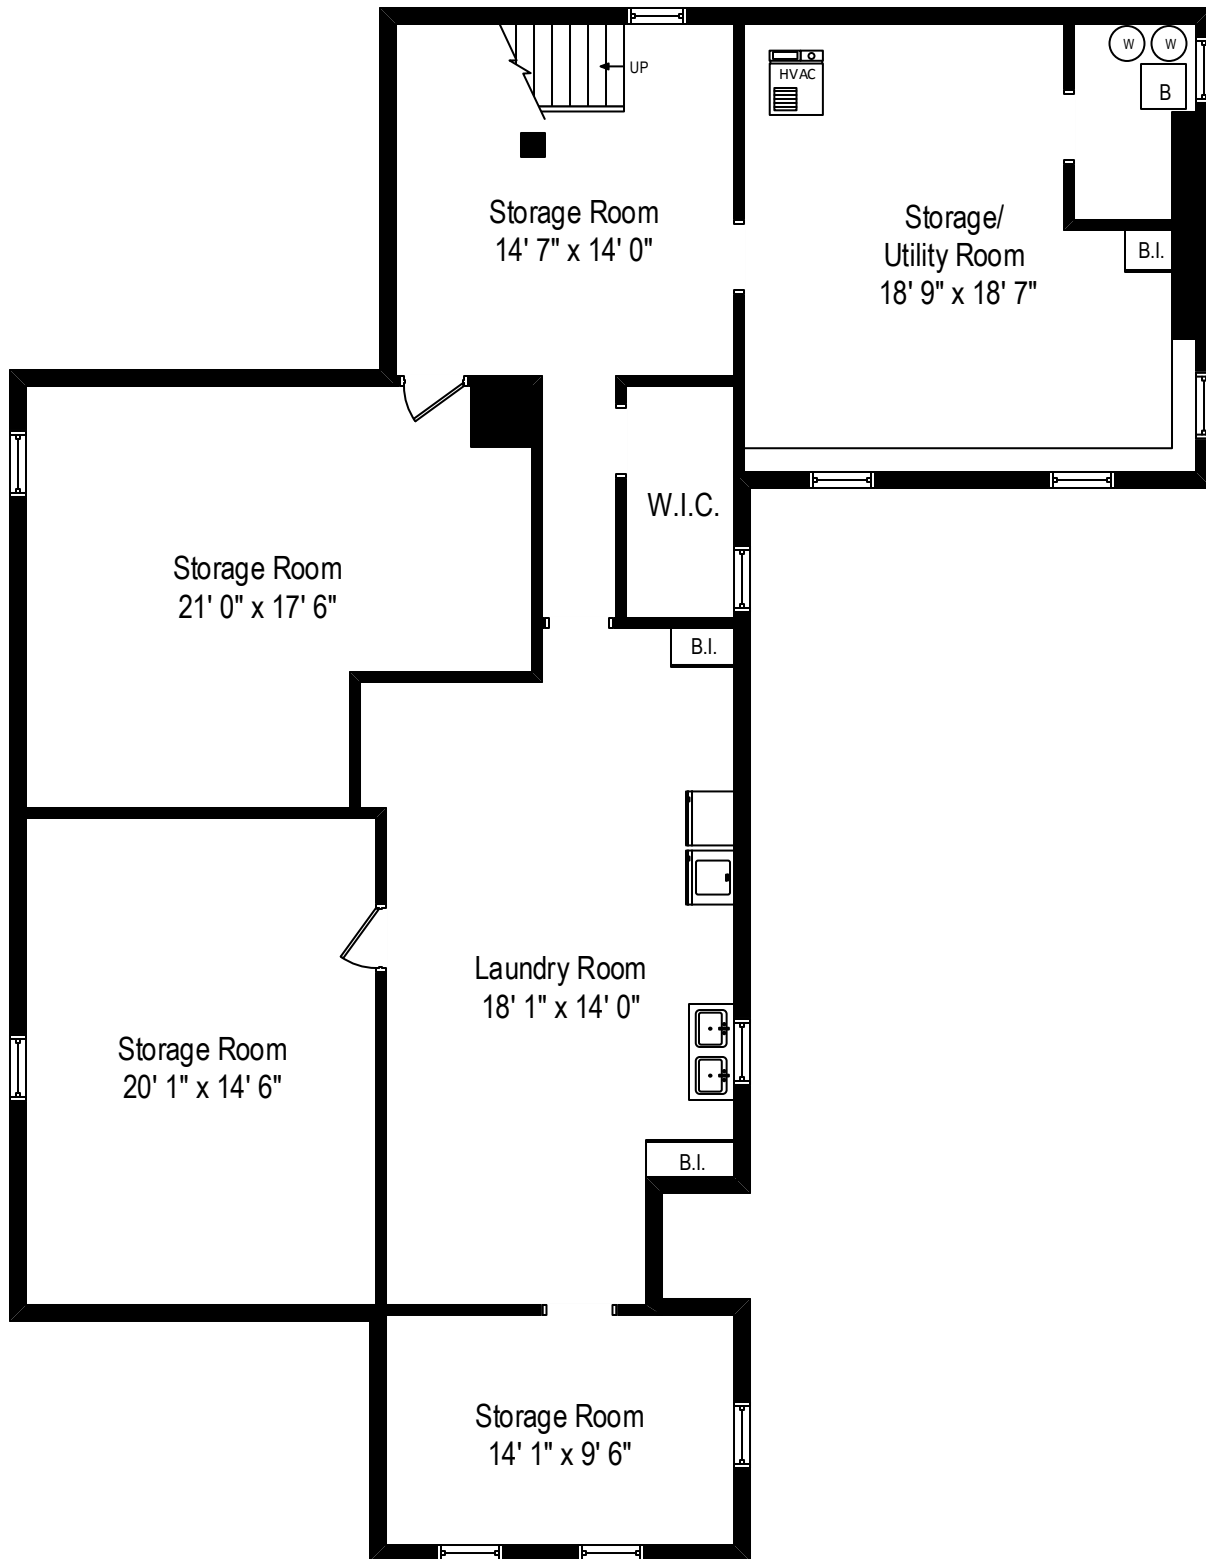

235 Warwick – Kenilworth, IL 60043

First Level

235 Warwick – Kenilworth, IL 60043

Second Level

235 Warwick – Kenilworth, IL 60043

Third Level

All dimensions are approximate. This plan is for marketing purposes only.

235 Warwick – Kenilworth, IL 60043

Lower Level

235 Warwick – Kenilworth, IL 60043

Coach House/ First Level

235 Warwick – Kenilworth, IL 60043

Coach House/ Second Level

All dimensions are approximate. This plan is for marketing purposes only.