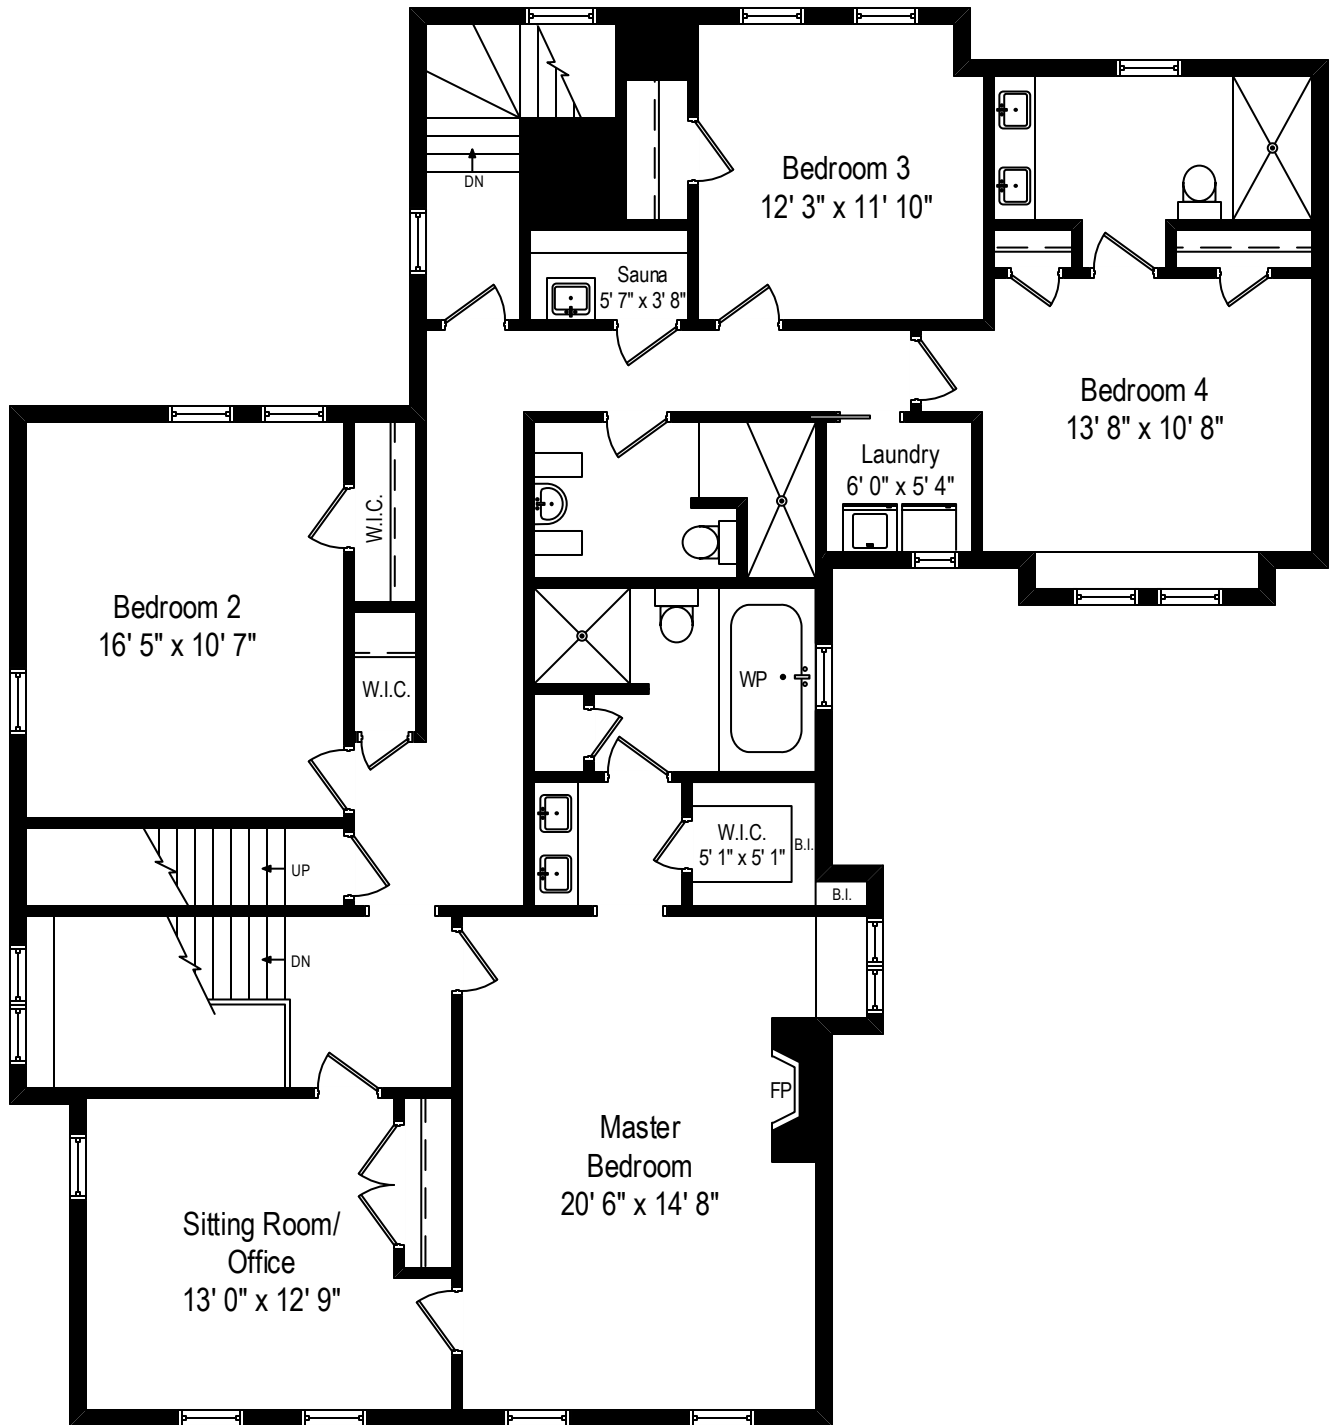

235 Warwick – Kenilworth, IL 60043

First Level

235 Warwick – Kenilworth, IL 60043

Second Level

235 Warwick – Kenilworth, IL 60043

Third Level

All dimensions are approximate. This plan is for marketing purposes only.

235 Warwick – Kenilworth, IL 60043

Lower Level

235 Warwick – Kenilworth, IL 60043

Coach House/ First Level

235 Warwick – Kenilworth, IL 60043

Coach House/ Second Level

All dimensions are approximate. This plan is for marketing purposes only.