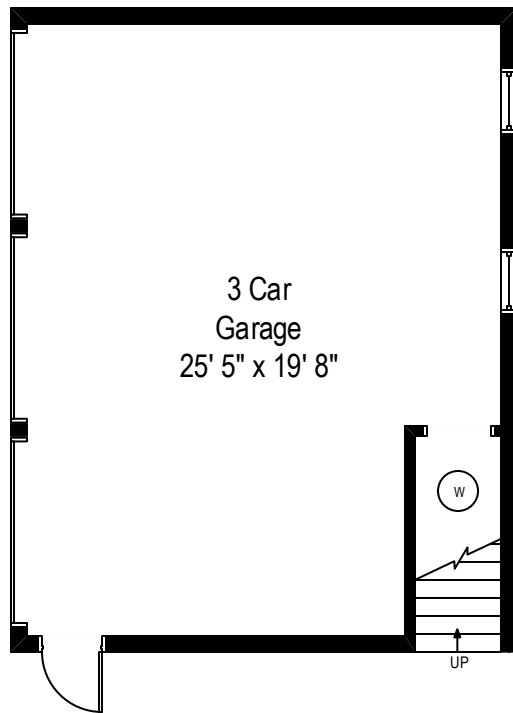

235 Warwick – Kenilworth, IL 60043

First Level

235 Warwick – Kenilworth, IL 60043

Second Level

235 Warwick – Kenilworth, IL 60043

Third Level

All dimensions are approximate. This plan is for marketing purposes only.

235 Warwick – Kenilworth, IL 60043

Lower Level

235 Warwick – Kenilworth, IL 60043

Coach House/ First Level

235 Warwick – Kenilworth, IL 60043

Coach House/ Second Level

All dimensions are approximate. This plan is for marketing purposes only.